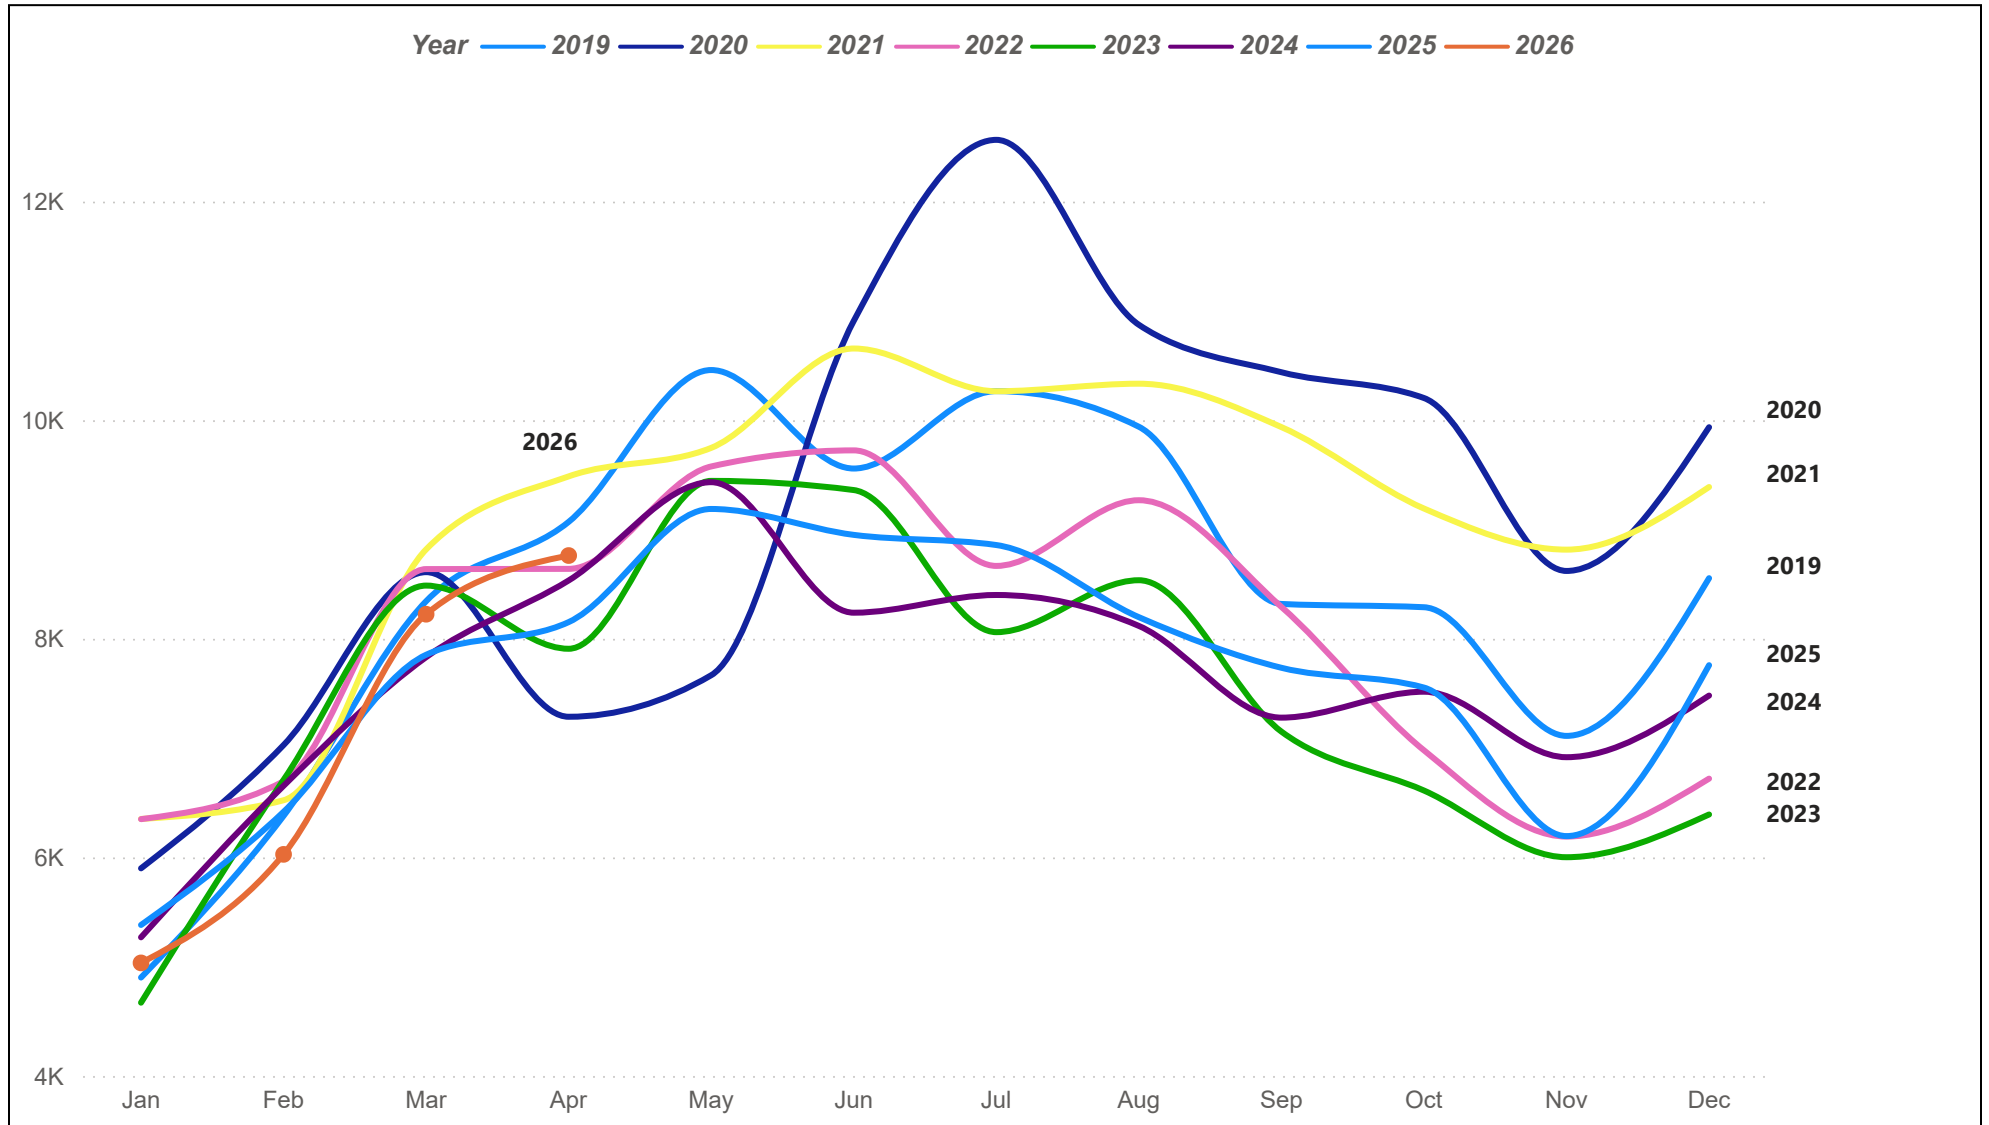

DFW MSA Residential Sales

The DFW MSA (Metropolitan Statistical Area) consists of Collin, Dallas, Denton, Ellis, Hunt, Kaufman, Rockwall, Hood, Johnson, Parker, Somervell, Tarrant, and Wise counties.

DFW MSA Average Sales Price

The DFW MSA (Metropolitan Statistical Area) consists of Collin, Dallas, Denton, Ellis, Hunt, Kaufman, Rockwall, Hood, Johnson, Parker, Somervell, Tarrant, and Wise counties.

DFW MSA Median Sales Price

The DFW MSA (Metropolitan Statistical Area) consists of Collin, Dallas, Denton, Ellis, Hunt, Kaufman, Rockwall, Hood, Johnson, Parker, Somervell, Tarrant, and Wise counties.

DFW MSA Residential Sales Volume

The DFW MSA (Metropolitan Statistical Area) consists of Collin, Dallas, Denton, Ellis, Hunt, Kaufman, Rockwall, Hood, Johnson, Parker, Somervell, Tarrant, and Wise counties.

DFW MSA Months of Inventory

The DFW MSA (Metropolitan Statistical Area) consists of Collin, Dallas, Denton, Ellis, Hunt, Kaufman, Rockwall, Hood, Johnson, Parker, Somervell, Tarrant, and Wise counties.