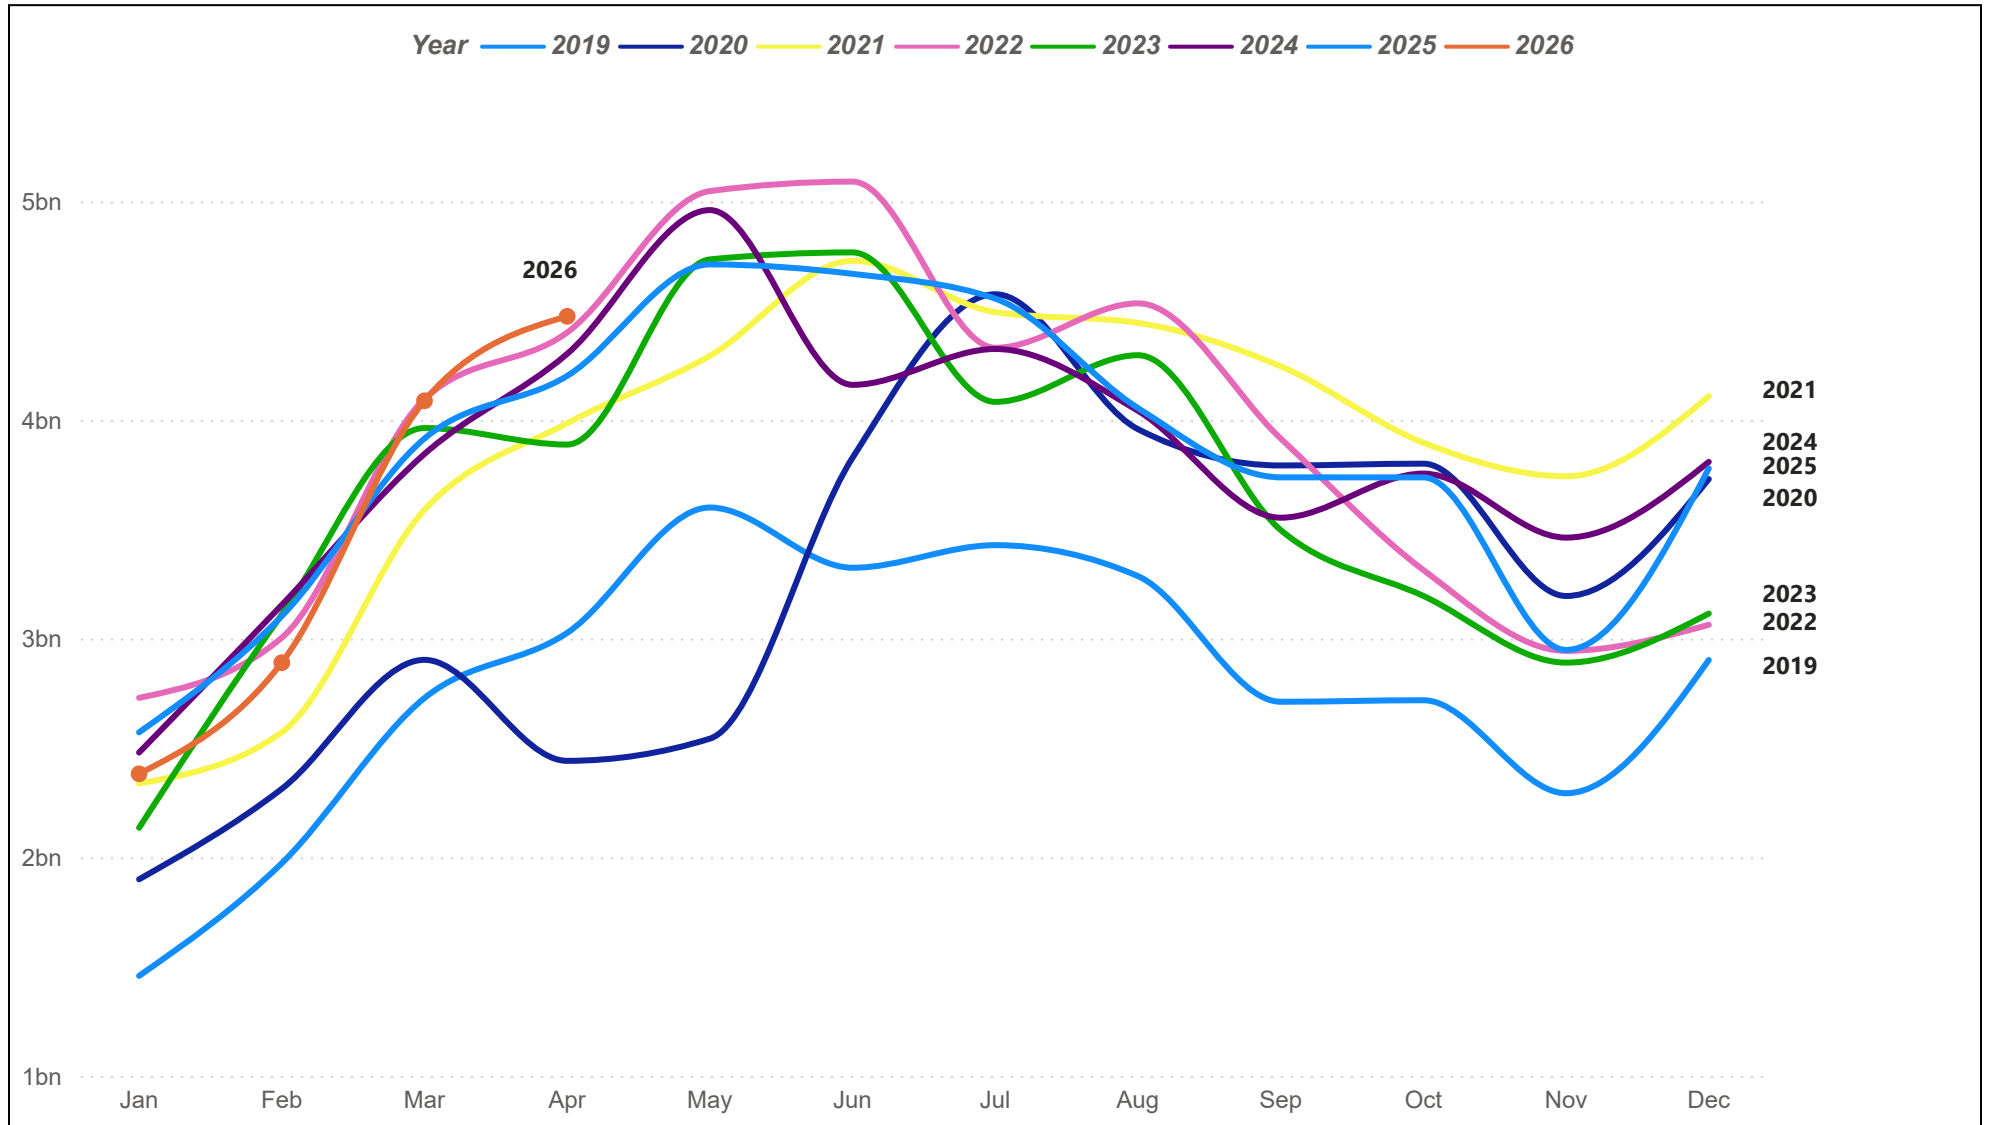

DFW MSA Residential Sales

The DFW MSA (Metropolitan Statistical Area) consists of Collin, Dallas, Denton, Ellis, Hunt, Kaufman, Rockwall, Hood, Johnson, Parker, Somervell, Tarrant, and Wise counties.

DFW MSA Average Sales Price

The DFW MSA (Metropolitan Statistical Area) consists of Collin, Dallas, Denton, Ellis, Hunt, Kaufman, Rockwall, Hood, Johnson, Parker, Somervell, Tarrant, and Wise counties.

DFW MSA Median Sales Price

The DFW MSA (Metropolitan Statistical Area) consists of Collin, Dallas, Denton, Ellis, Hunt, Kaufman, Rockwall, Hood, Johnson, Parker, Somervell, Tarrant, and Wise counties.

DFW MSA Residential Sales Volume

The DFW MSA (Metropolitan Statistical Area) consists of Collin, Dallas, Denton, Ellis, Hunt, Kaufman, Rockwall, Hood, Johnson, Parker, Somervell, Tarrant, and Wise counties.

DFW MSA Months of Inventory

The DFW MSA (Metropolitan Statistical Area) consists of Collin, Dallas, Denton, Ellis, Hunt, Kaufman, Rockwall, Hood, Johnson, Parker, Somervell, Tarrant, and Wise counties.