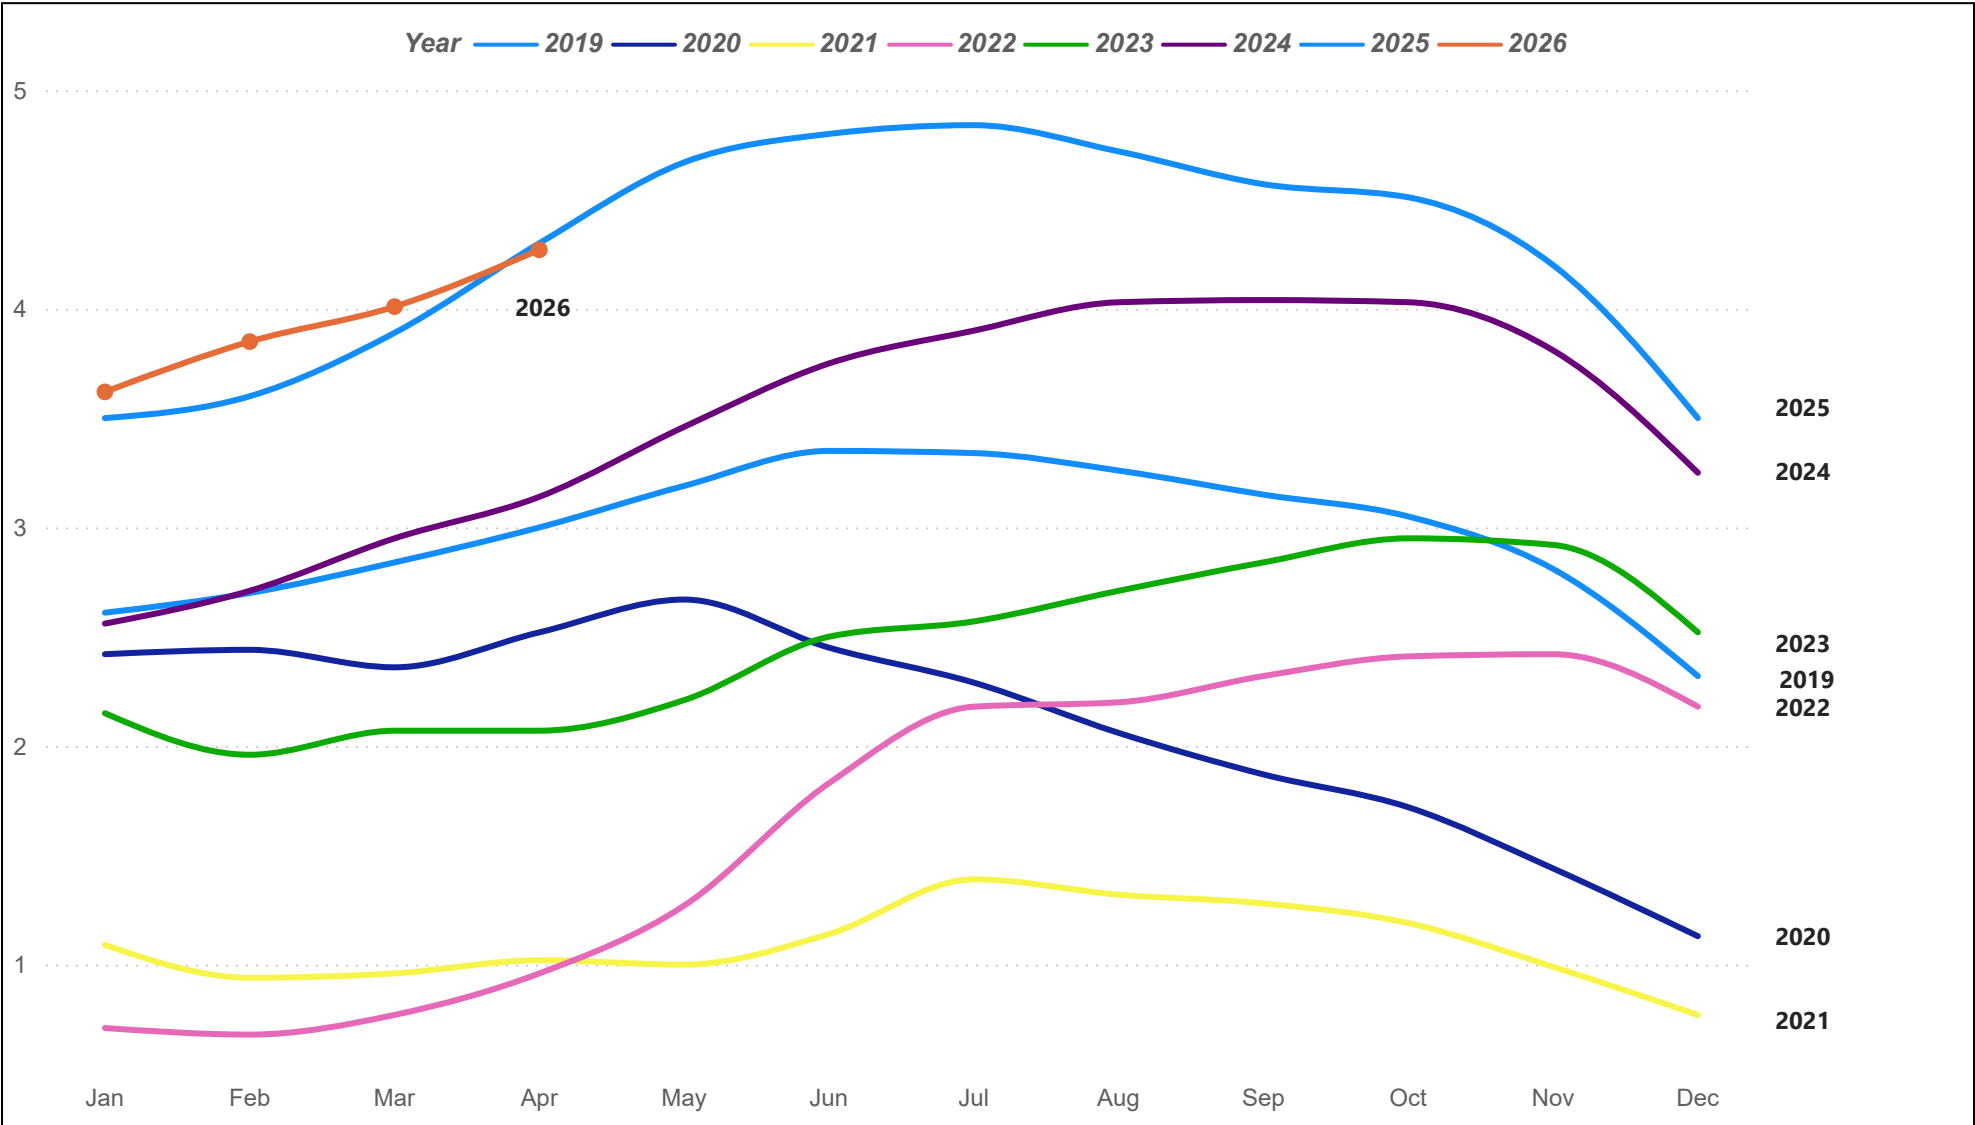

DFW MSA Months of Inventory

The DFW MSA (Metropolitan Statistical Area) consists of Collin, Dallas, Denton, Ellis, Hunt, Kaufman, Rockwall, Hood, Johnson, Parker, Somervell, Tarrant, and Wise counties.