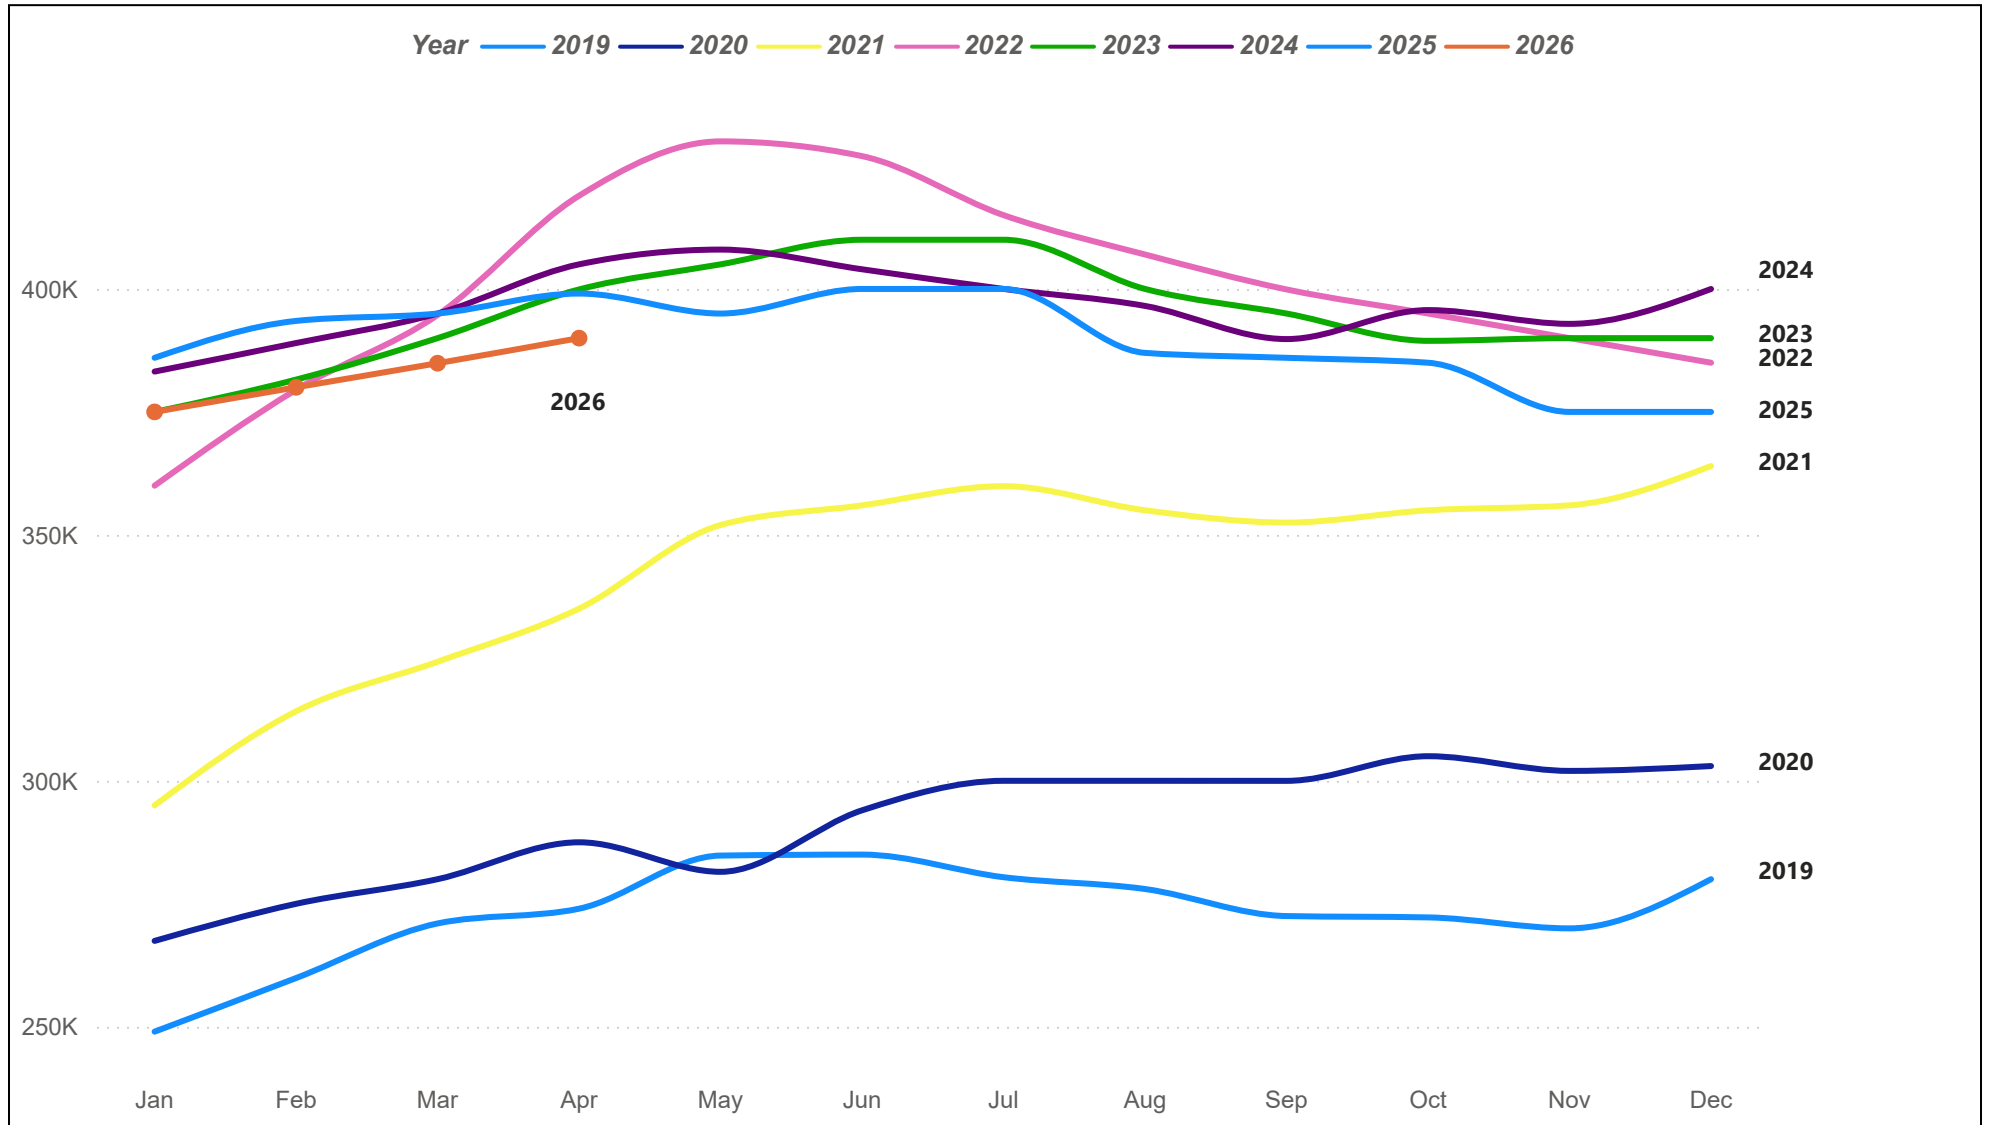

DFW MSA Residential Sales

The DFW MSA (Metropolitan Statistical Area) consists of Collin, Dallas, Denton, Ellis, Hunt, Kaufman, Rockwall, Hood, Johnson, Parker, Somervell, Tarrant, and Wise counties.

DFW MSA Average Sales Price

The DFW MSA (Metropolitan Statistical Area) consists of Collin, Dallas, Denton, Ellis, Hunt, Kaufman, Rockwall, Hood, Johnson, Parker, Somervell, Tarrant, and Wise counties.

DFW MSA Median Sales Price

The DFW MSA (Metropolitan Statistical Area) consists of Collin, Dallas, Denton, Ellis, Hunt, Kaufman, Rockwall, Hood, Johnson, Parker, Somervell, Tarrant, and Wise counties.

DFW MSA Residential Sales Volume

The DFW MSA (Metropolitan Statistical Area) consists of Collin, Dallas, Denton, Ellis, Hunt, Kaufman, Rockwall, Hood, Johnson, Parker, Somervell, Tarrant, and Wise counties.

DFW MSA Months of Inventory

The DFW MSA (Metropolitan Statistical Area) consists of Collin, Dallas, Denton, Ellis, Hunt, Kaufman, Rockwall, Hood, Johnson, Parker, Somervell, Tarrant, and Wise counties.