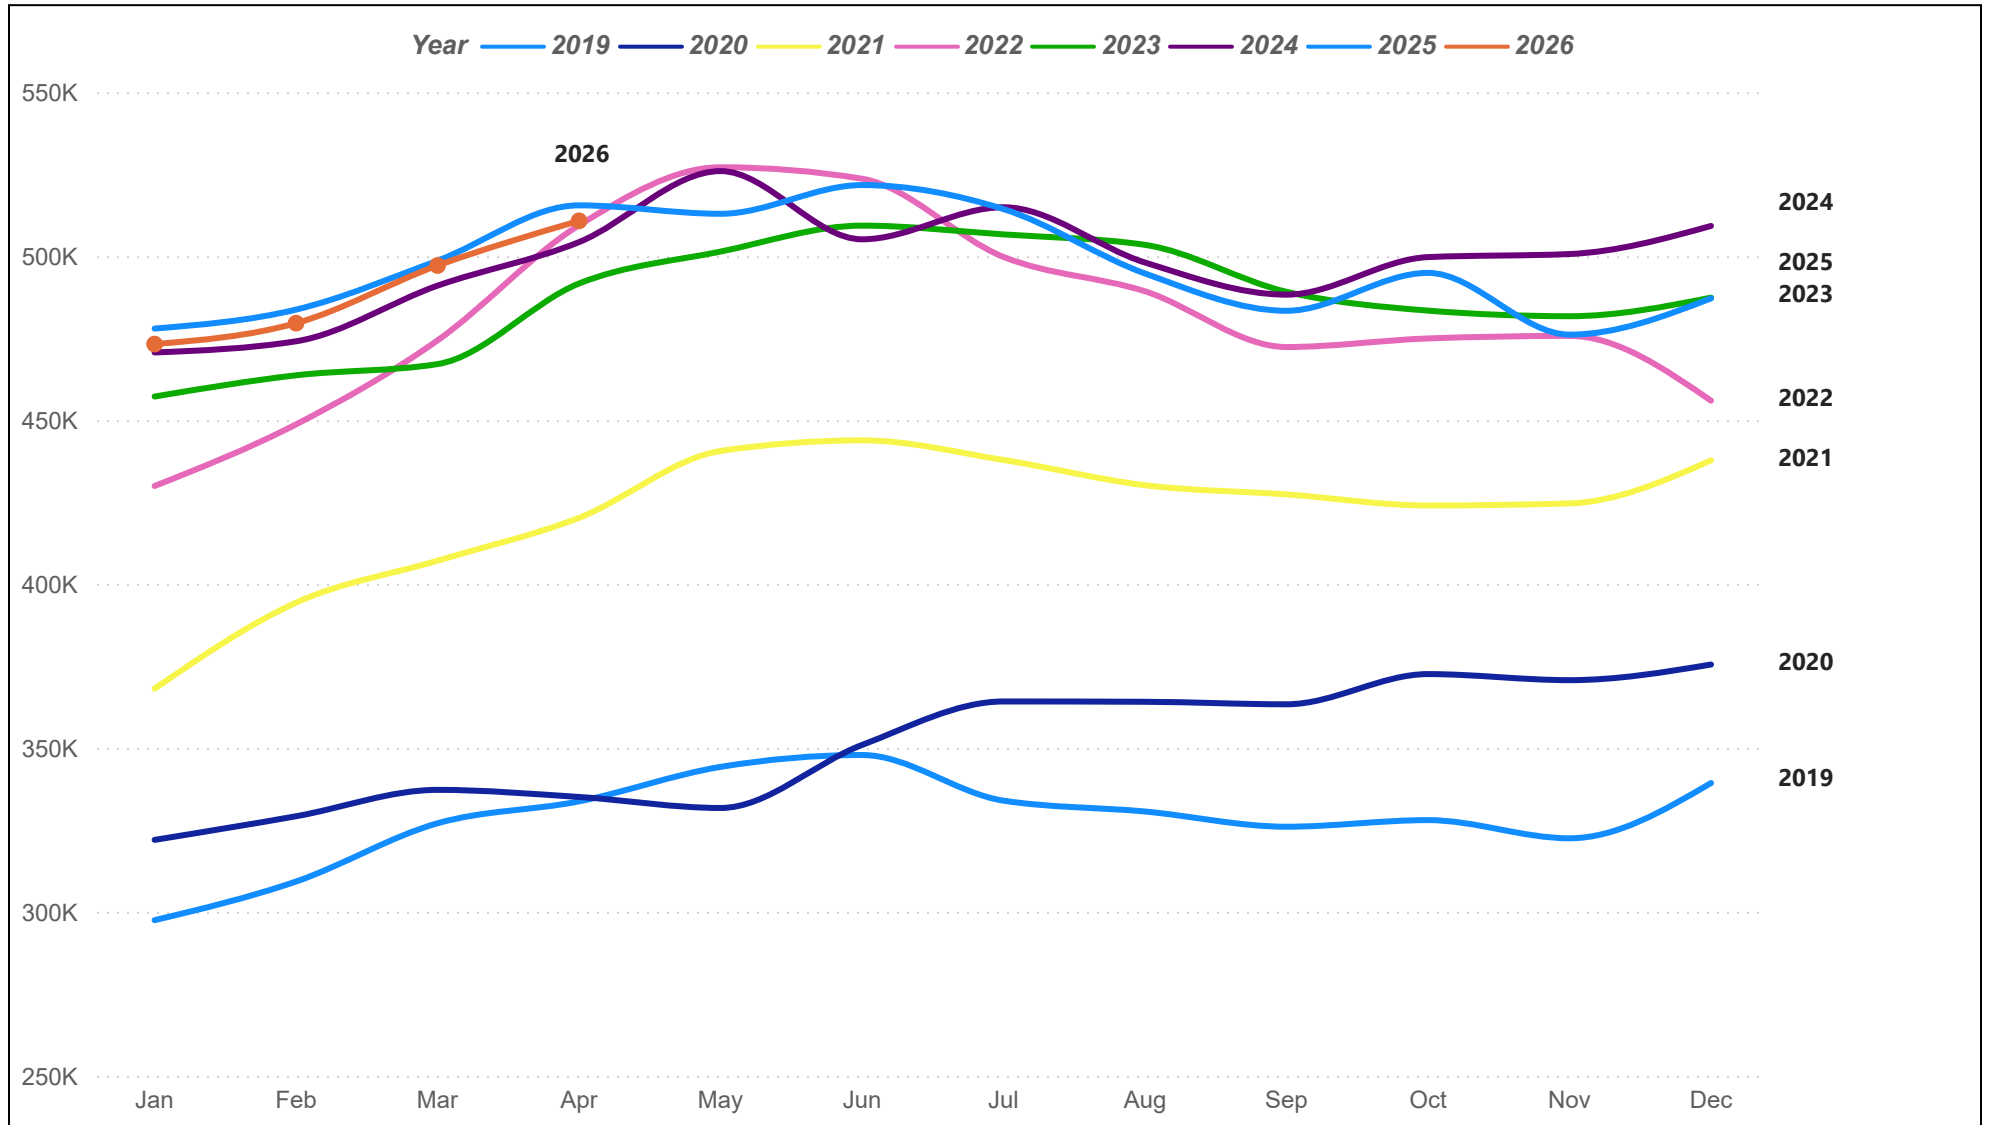

DFW MSA Residential Sales

The DFW MSA (Metropolitan Statistical Area) consists of Collin, Dallas, Denton, Ellis, Hunt, Kaufman, Rockwall, Hood, Johnson, Parker, Somervell, Tarrant, and Wise counties.

DFW MSA Average Sales Price

The DFW MSA (Metropolitan Statistical Area) consists of Collin, Dallas, Denton, Ellis, Hunt, Kaufman, Rockwall, Hood, Johnson, Parker, Somervell, Tarrant, and Wise counties.

DFW MSA Median Sales Price

The DFW MSA (Metropolitan Statistical Area) consists of Collin, Dallas, Denton, Ellis, Hunt, Kaufman, Rockwall, Hood, Johnson, Parker, Somervell, Tarrant, and Wise counties.

DFW MSA Residential Sales Volume

The DFW MSA (Metropolitan Statistical Area) consists of Collin, Dallas, Denton, Ellis, Hunt, Kaufman, Rockwall, Hood, Johnson, Parker, Somervell, Tarrant, and Wise counties.

DFW MSA Months of Inventory

The DFW MSA (Metropolitan Statistical Area) consists of Collin, Dallas, Denton, Ellis, Hunt, Kaufman, Rockwall, Hood, Johnson, Parker, Somervell, Tarrant, and Wise counties.