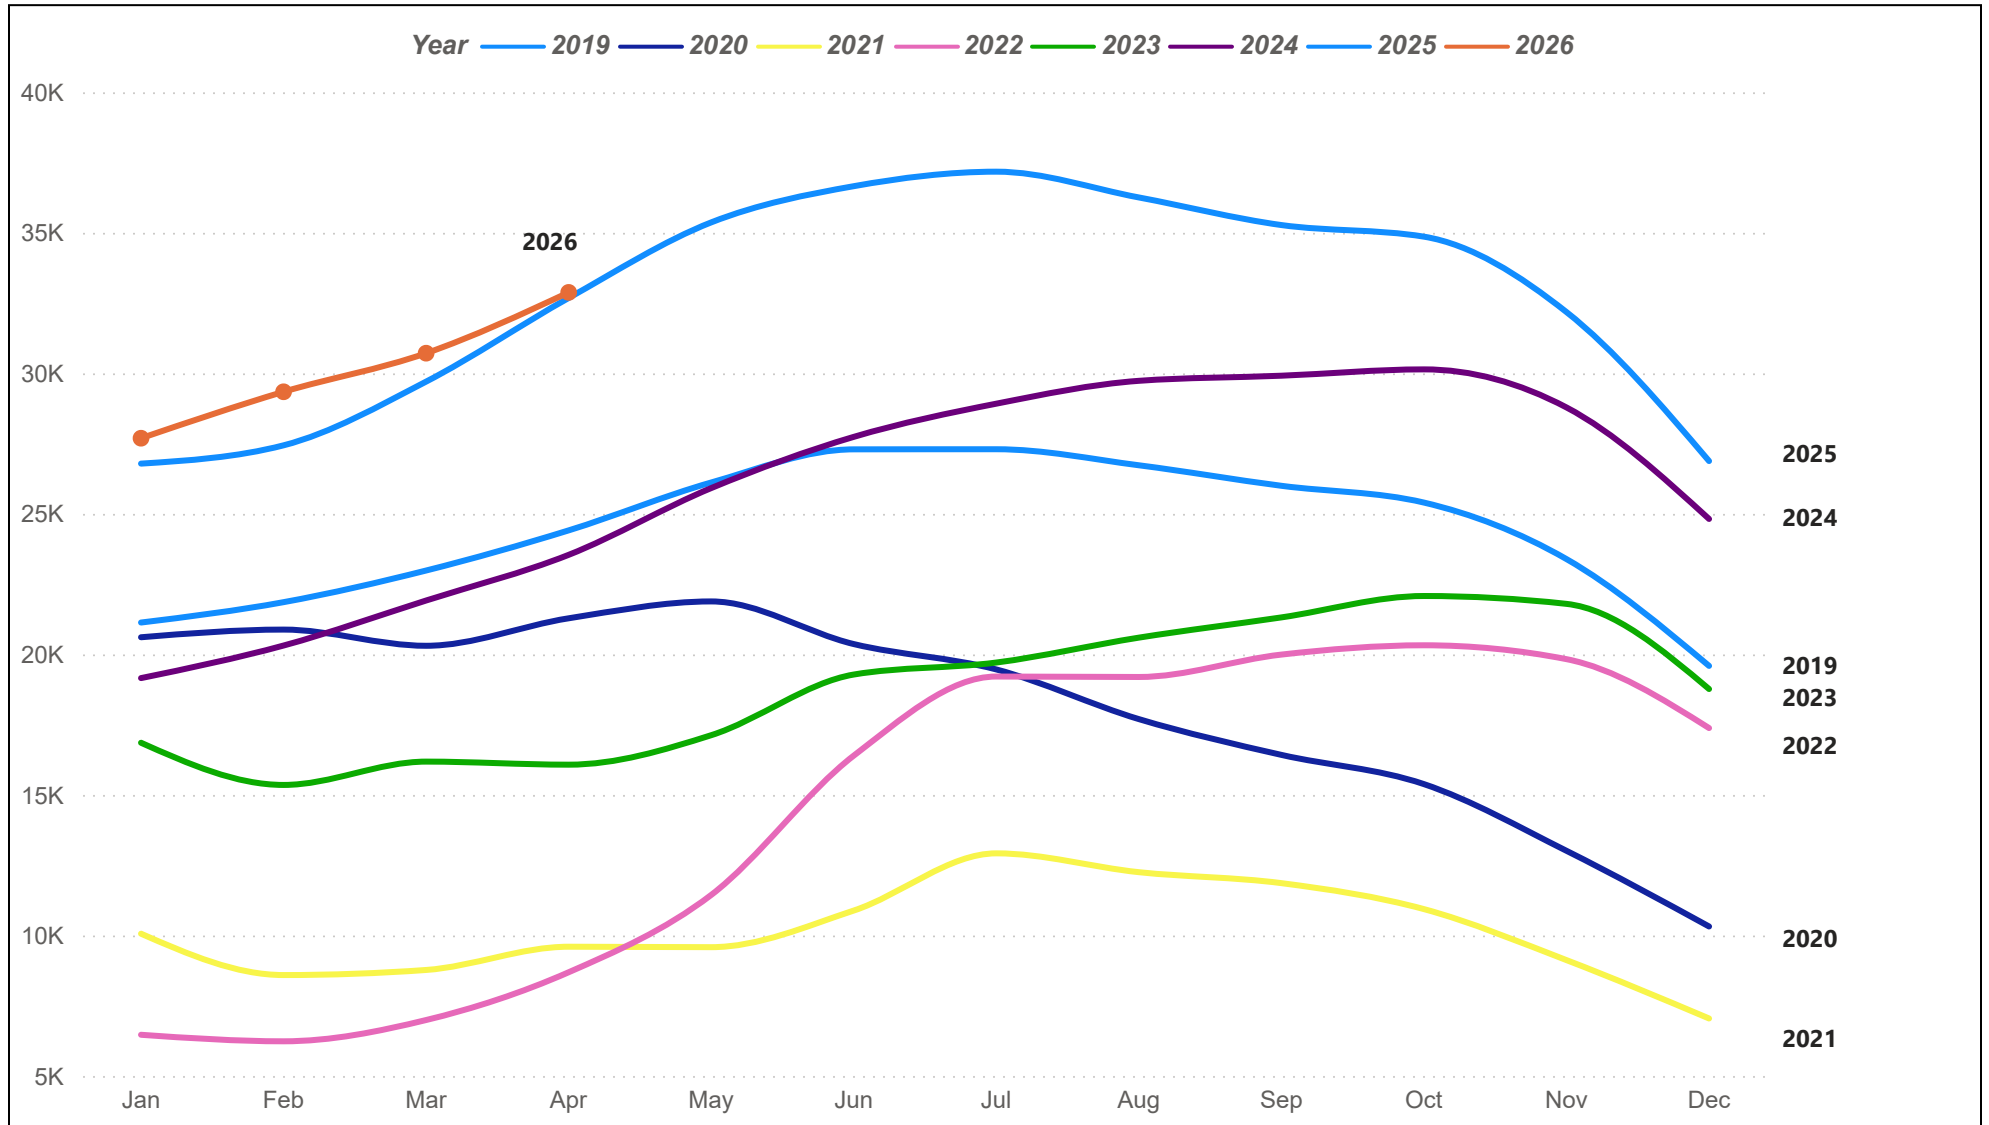

DFW MSA Active Listings

The DFW MSA (Metropolitan Statistical Area) consists of Collin, Dallas, Denton, Ellis, Hunt, Kaufman, Rockwall, Hood, Johnson, Parker, Somervell, Tarrant, and Wise counties.