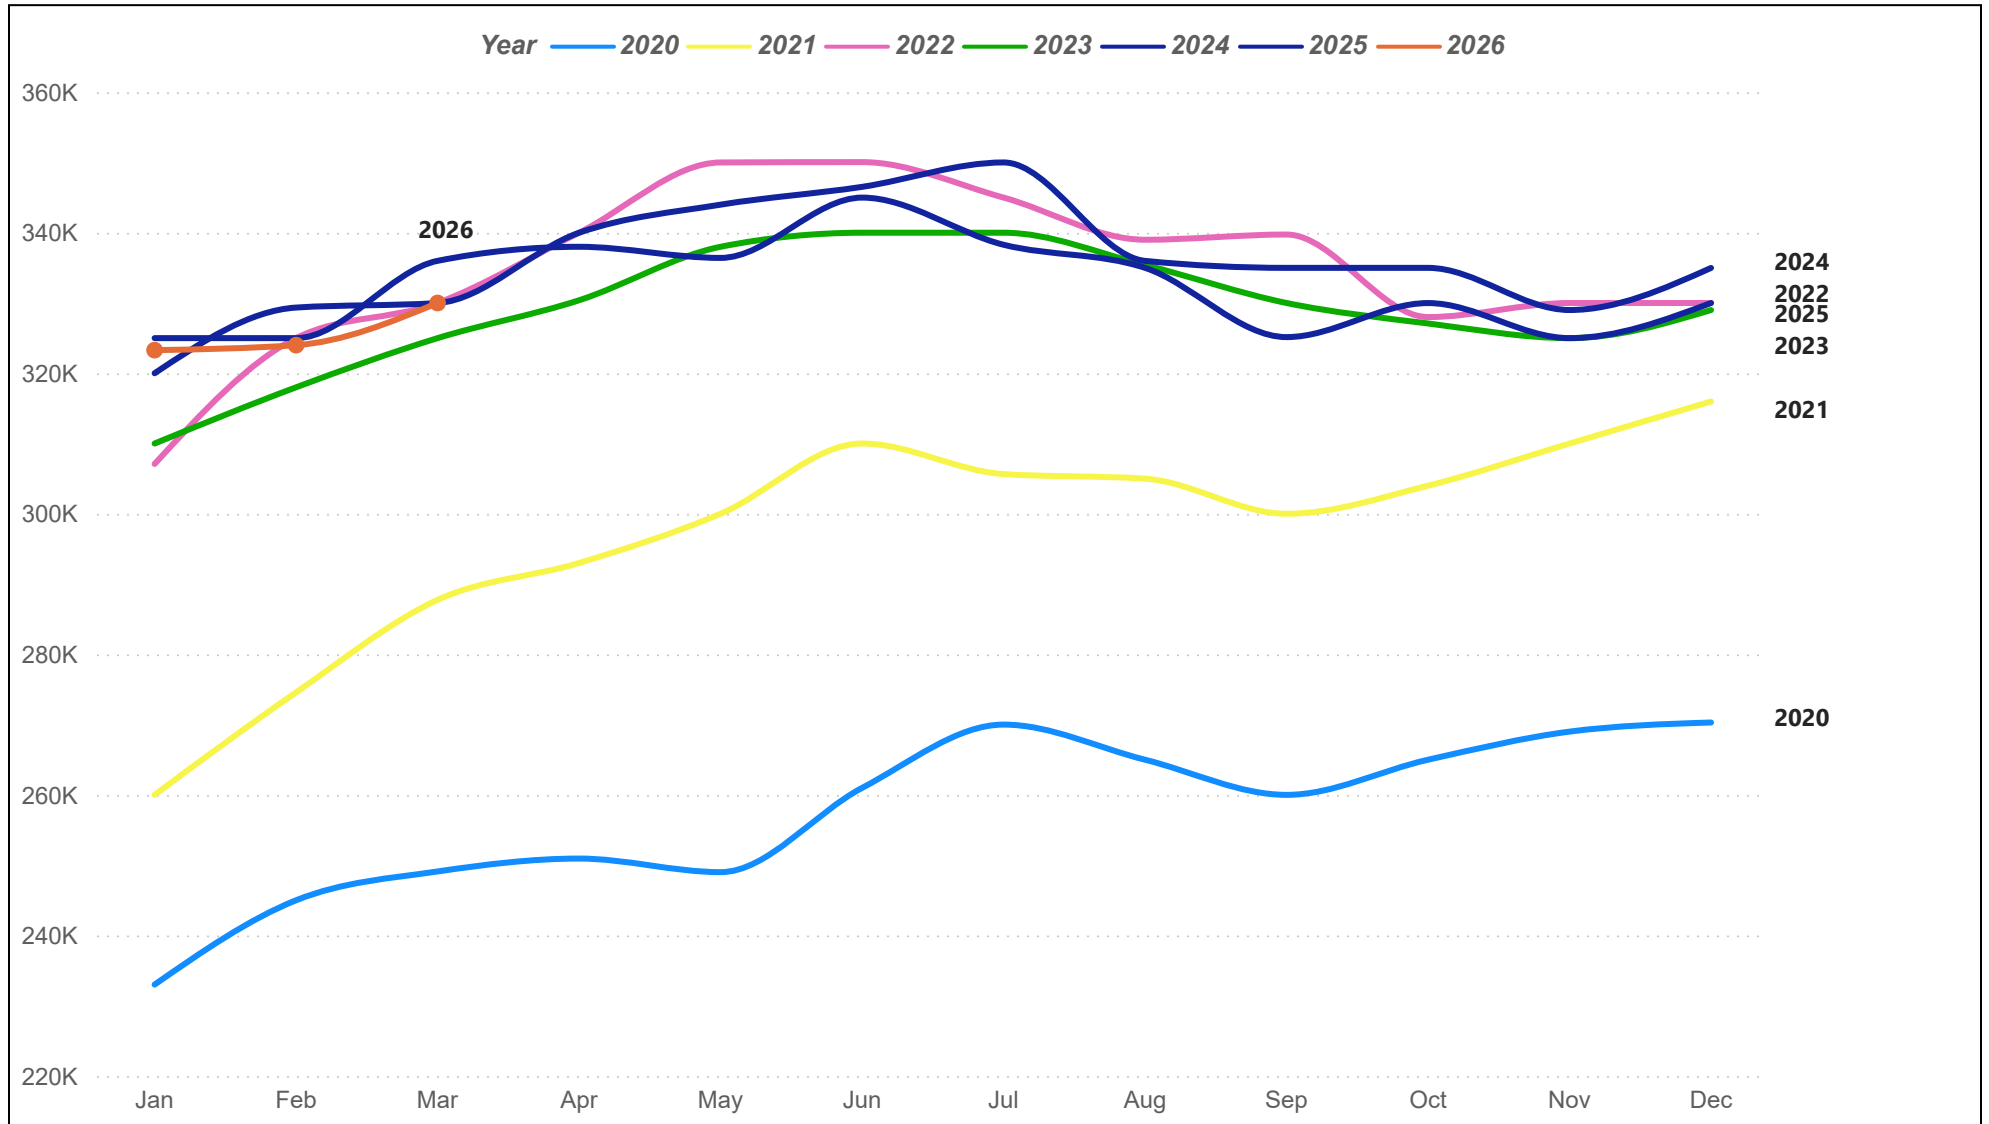

# Houston MSA Residential Sales

The Houston MSA (Metropolitan Statistical Area) consists of Austin, Brazoria, Chambers, Fort Bend, Galveston, Harris, Montgomery, and Waller counties.

# Houston MSA Average Sales Price

The Houston MSA (Metropolitan Statistical Area) consists of Austin, Brazoria, Chambers, Fort Bend, Galveston, Harris, Montgomery, and Waller counties.

# Houston MSA Median Sales Price

The Houston MSA (Metropolitan Statistical Area) consists of Austin, Brazoria, Chambers, Fort Bend, Galveston, Harris, Montgomery, and Waller counties.