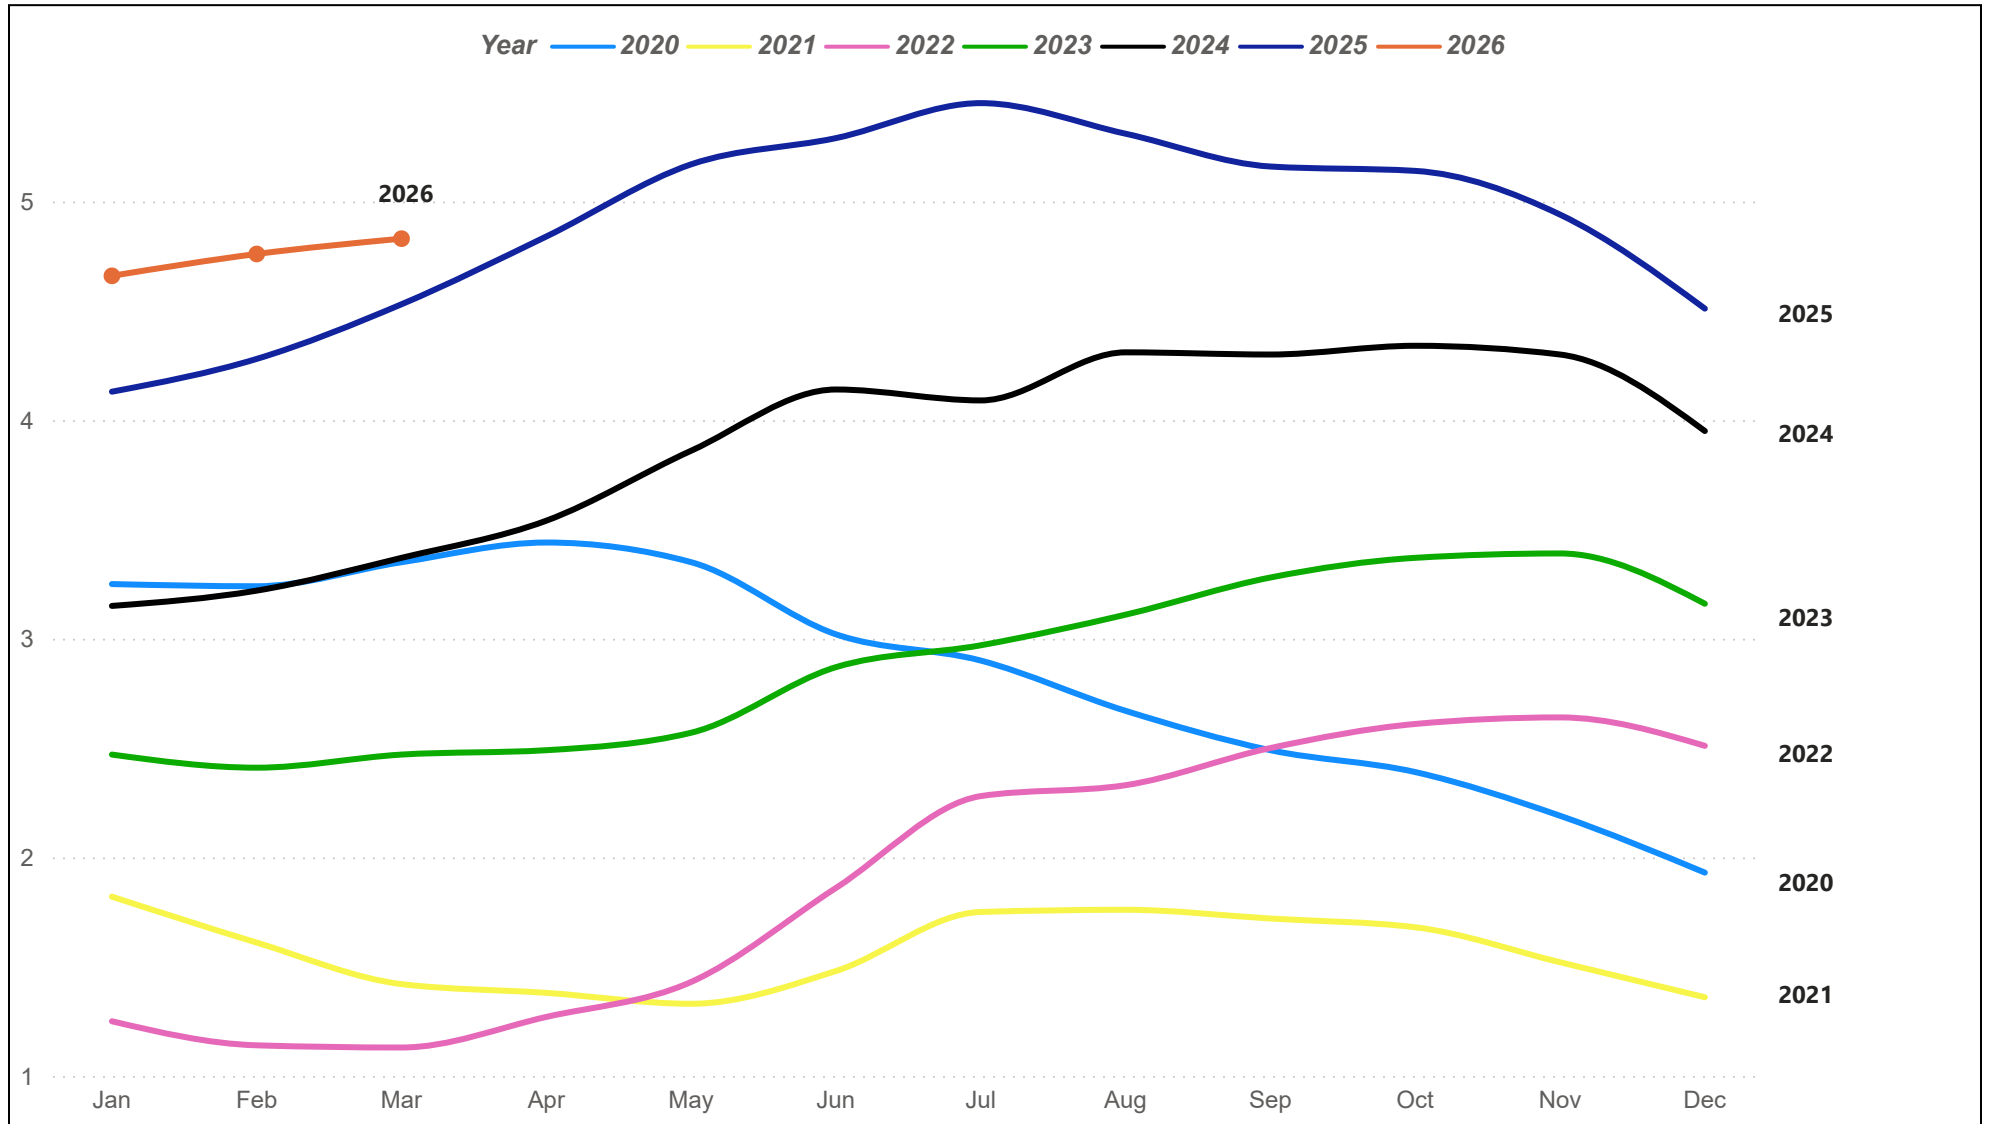

Houston MSA Months of Inventory

The Houston MSA (Metropolitan Statistical Area) consists of Austin, Brazoria, Chambers, Fort Bend, Galveston, Harris, Montgomery, and Waller counties.