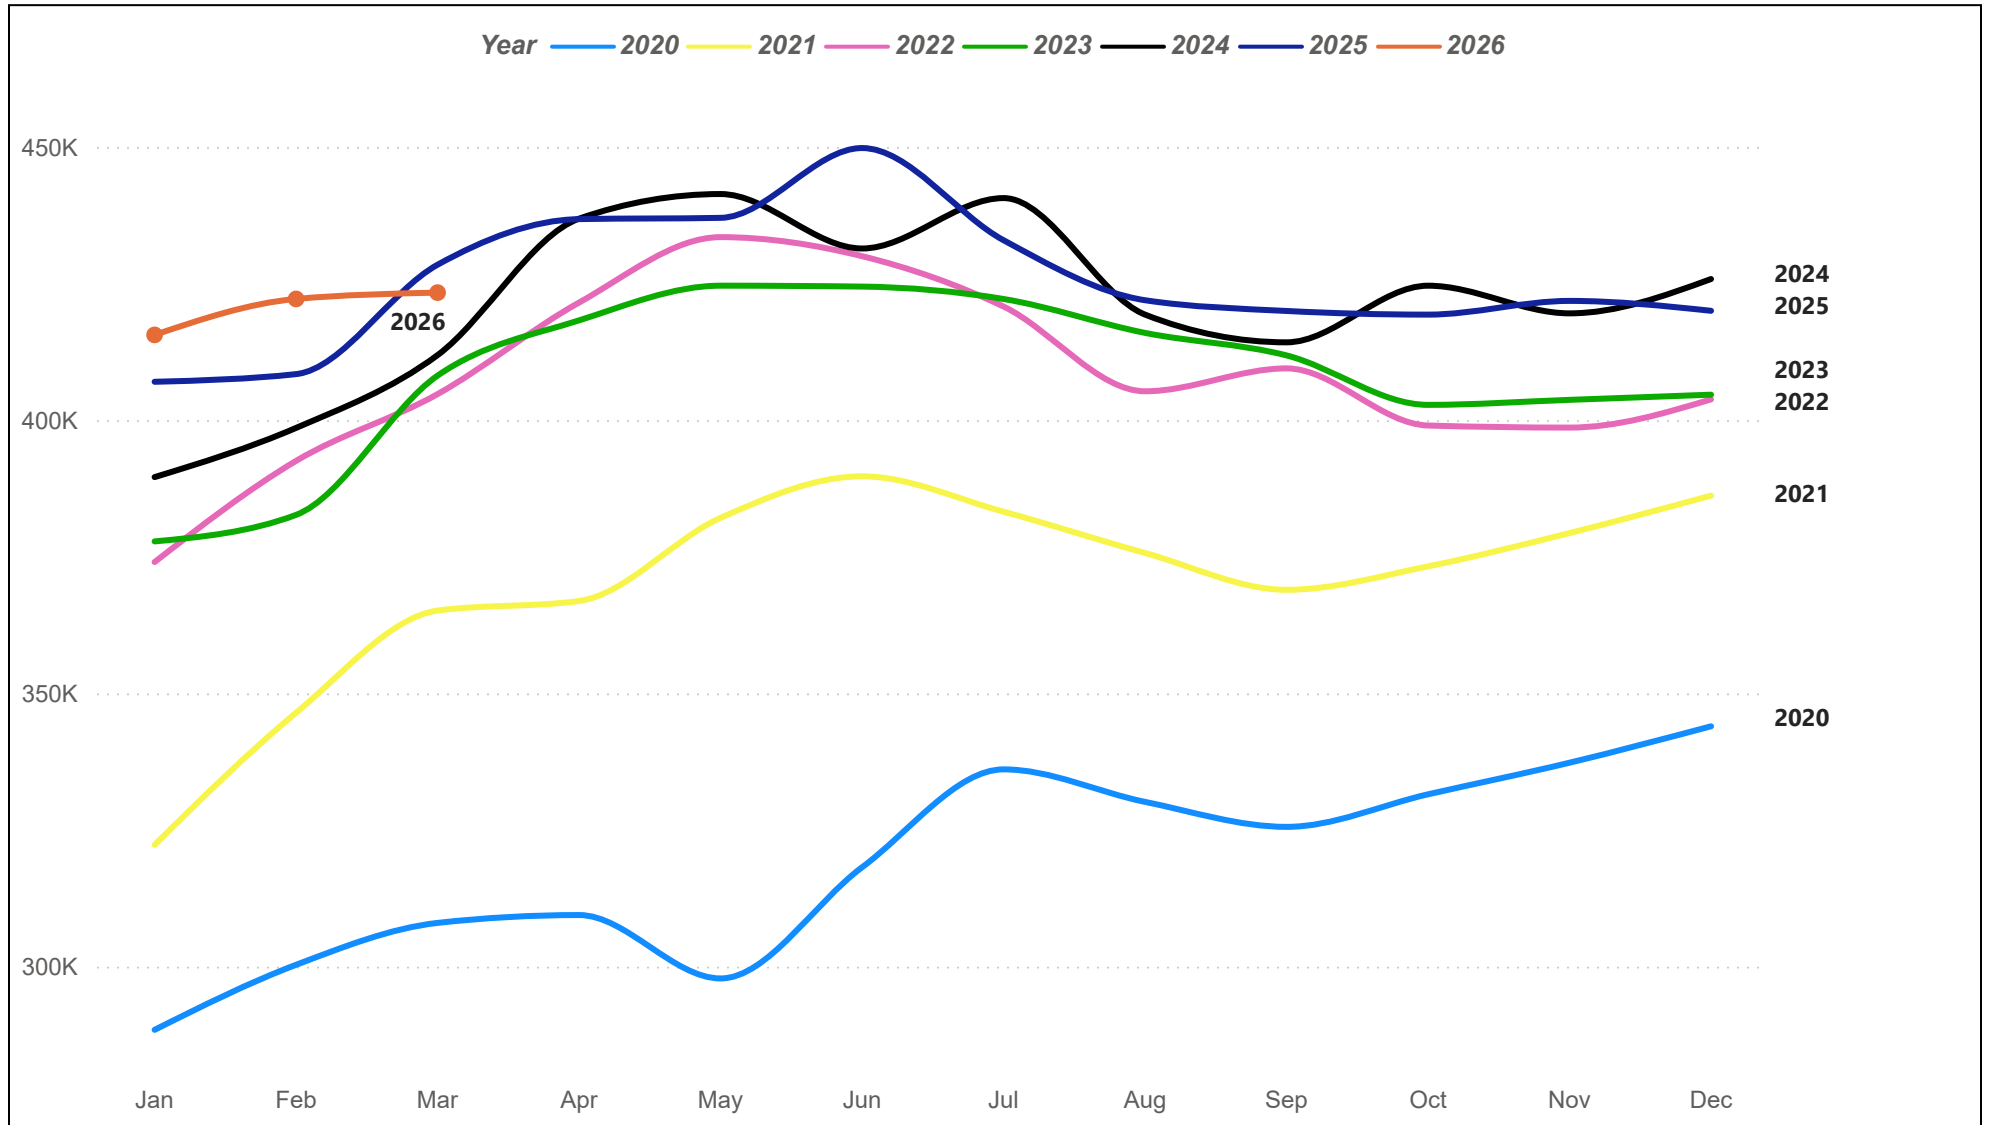

# Houston MSA Residential Sales

The Houston MSA (Metropolitan Statistical Area) consists of Austin, Brazoria, Chambers, Fort Bend, Galveston, Harris, Montgomery, and Waller counties.

# Houston MSA Average Sales Price

The Houston MSA (Metropolitan Statistical Area) consists of Austin, Brazoria, Chambers, Fort Bend, Galveston, Harris, Montgomery, and Waller counties.

# Houston MSA Median Sales Price

The Houston MSA (Metropolitan Statistical Area) consists of Austin, Brazoria, Chambers, Fort Bend, Galveston, Harris, Montgomery, and Waller counties.