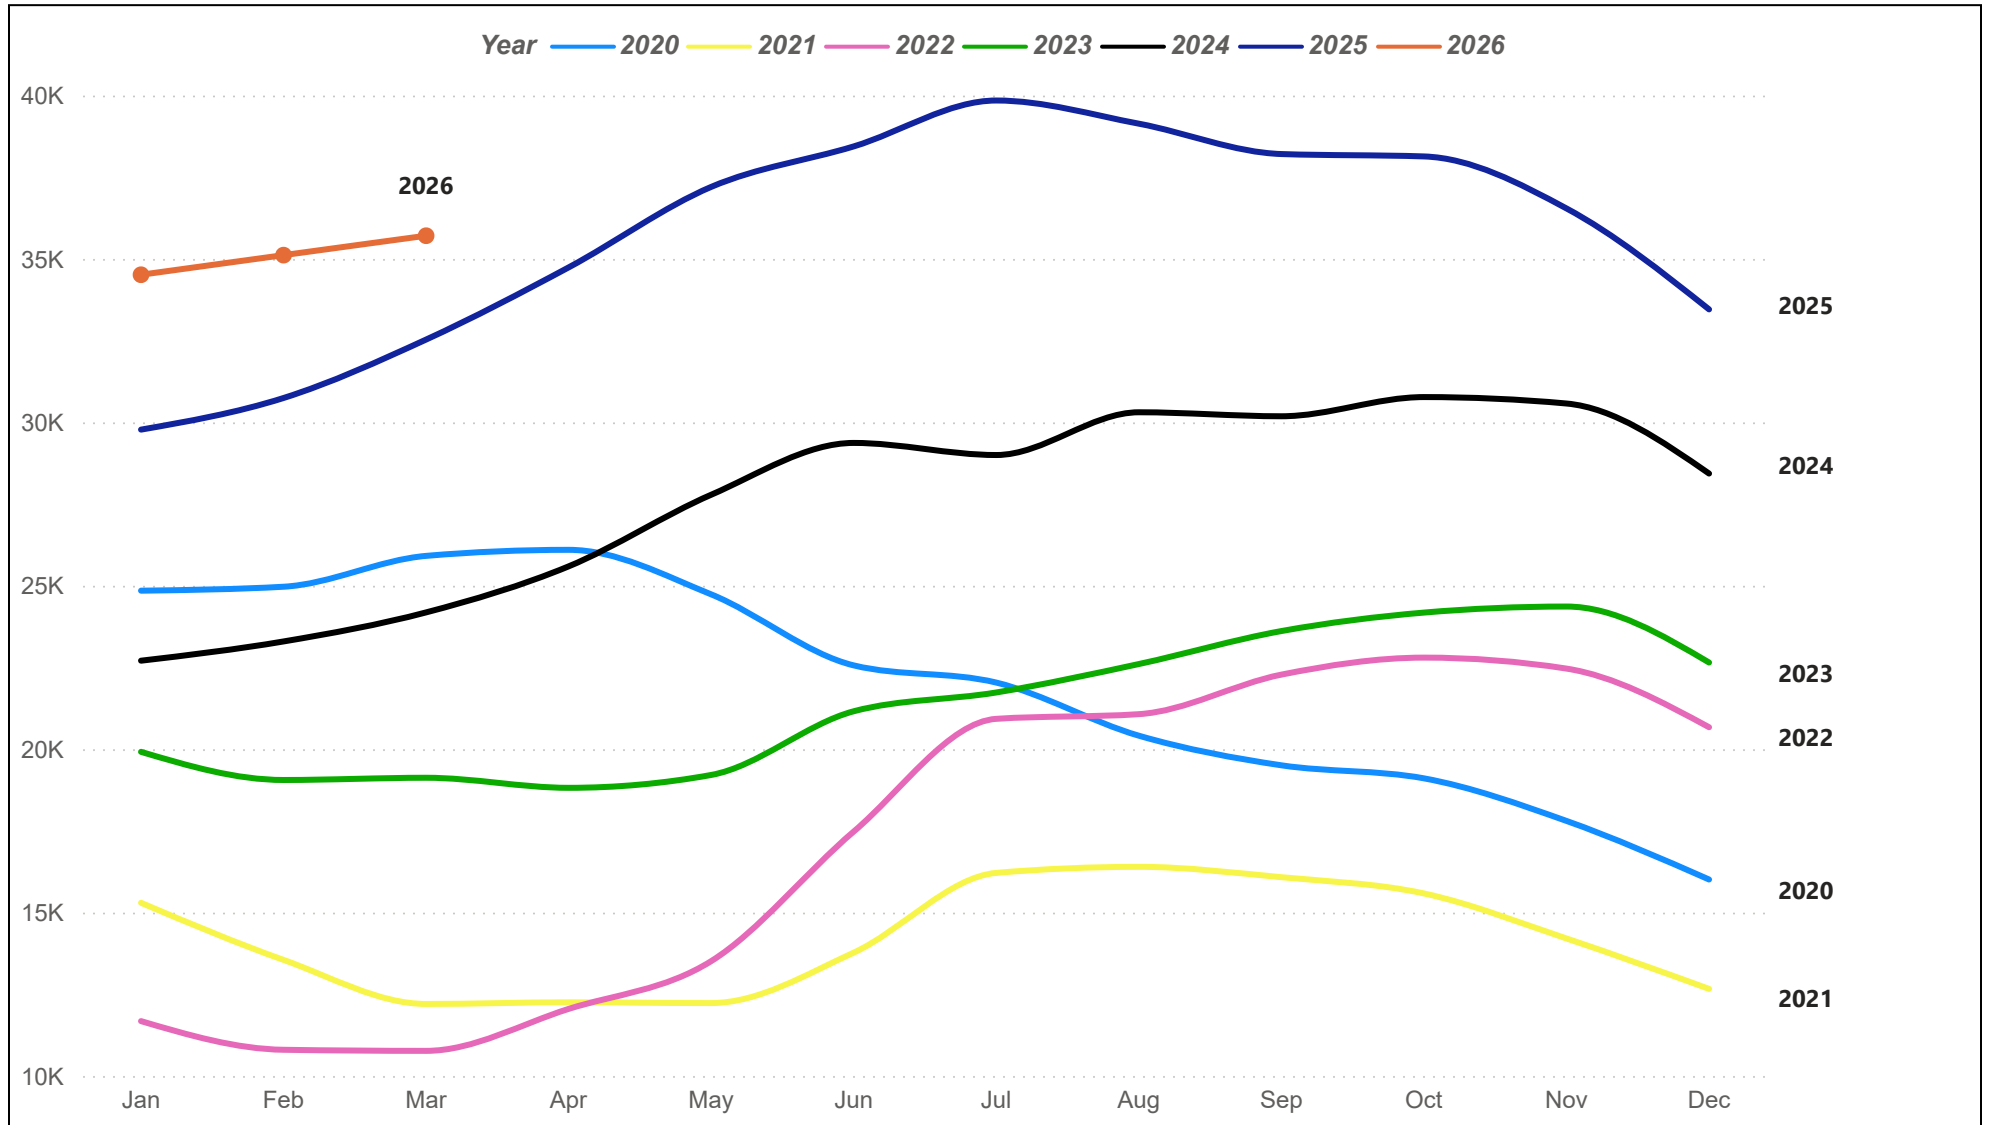

Houston MSA Active Listings

The Houston MSA (Metropolitan Statistical Area) consists of Austin, Brazoria, Chambers, Fort Bend, Galveston, Harris, Montgomery, and Waller counties.