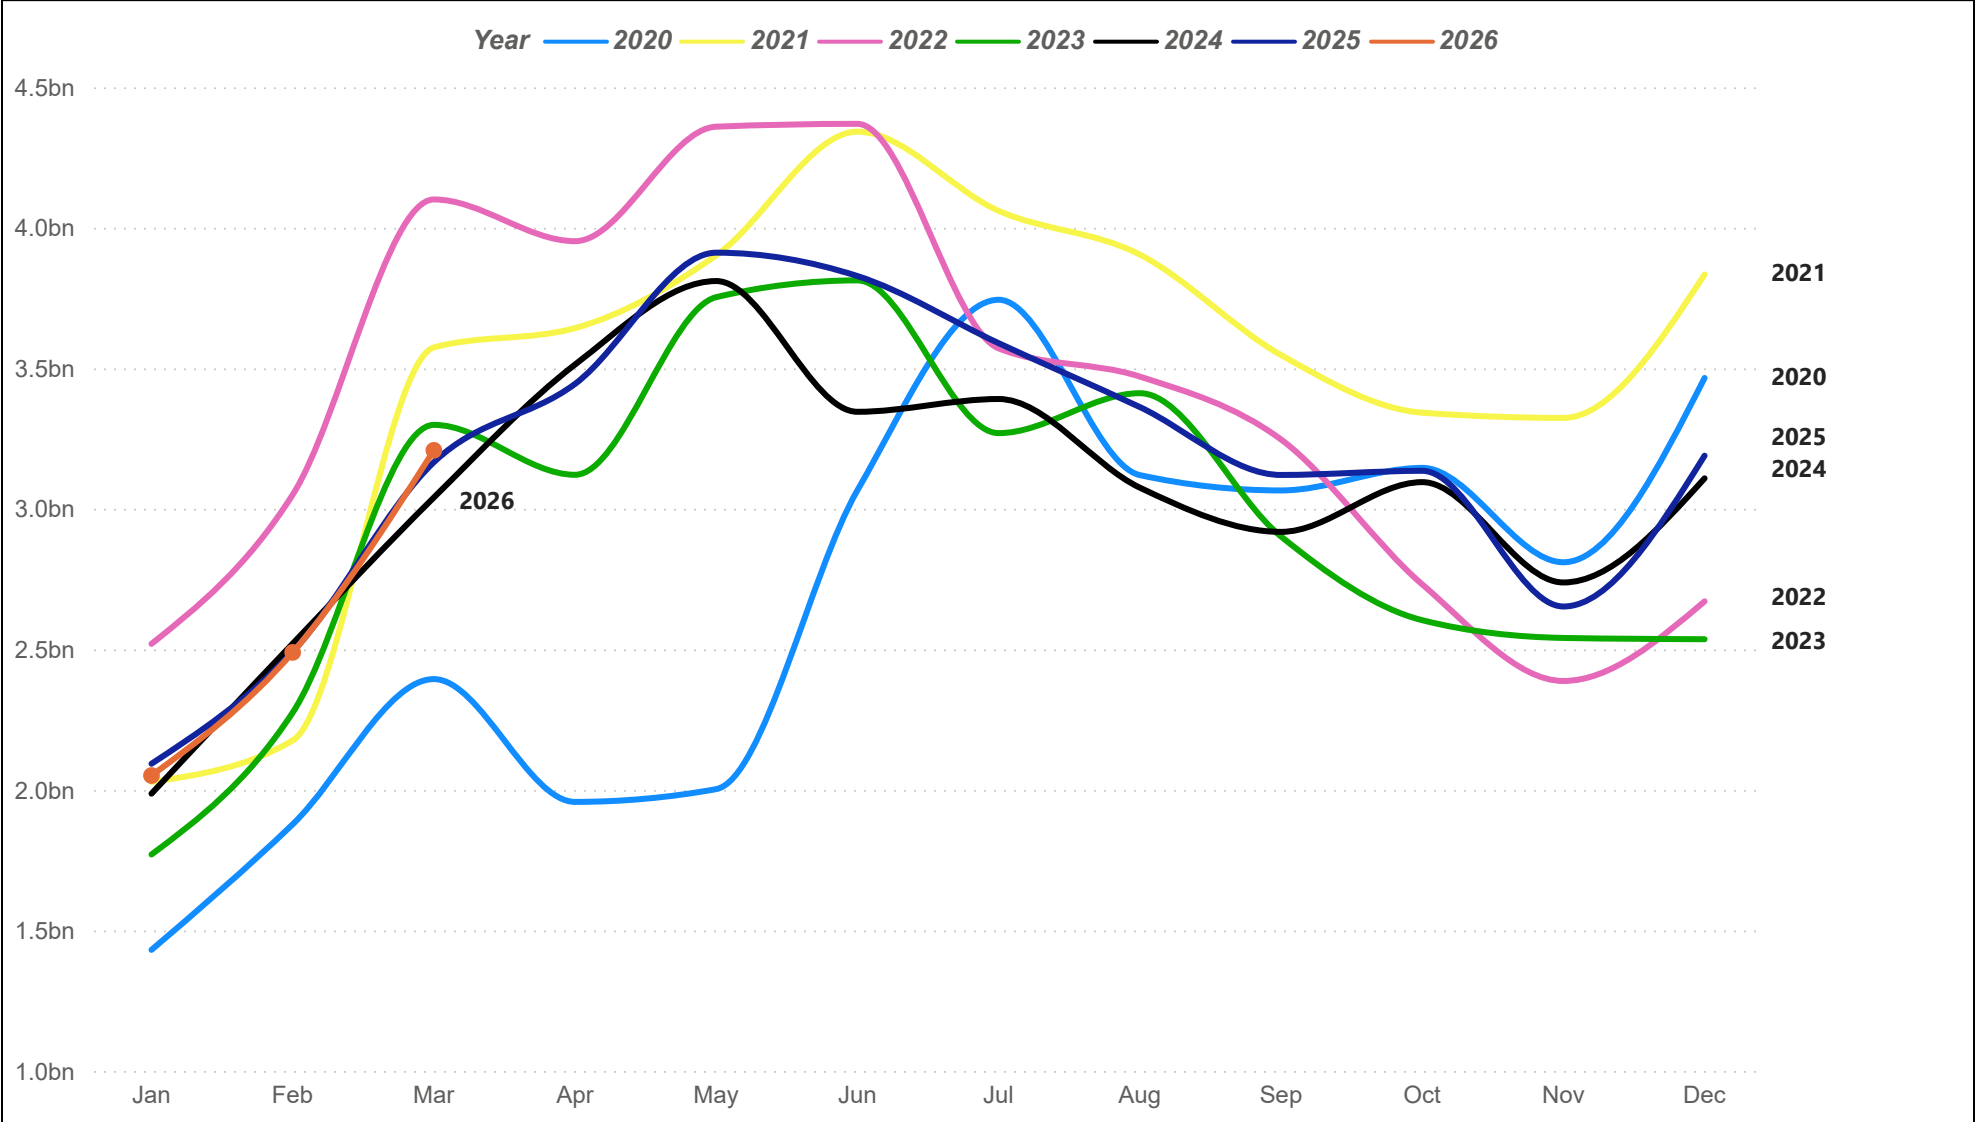

Houston MSA Residential Sales Volume

The Houston MSA (Metropolitan Statistical Area) consists of Austin, Brazoria, Chambers, Fort Bend, Galveston, Harris, Montgomery, and Waller counties.