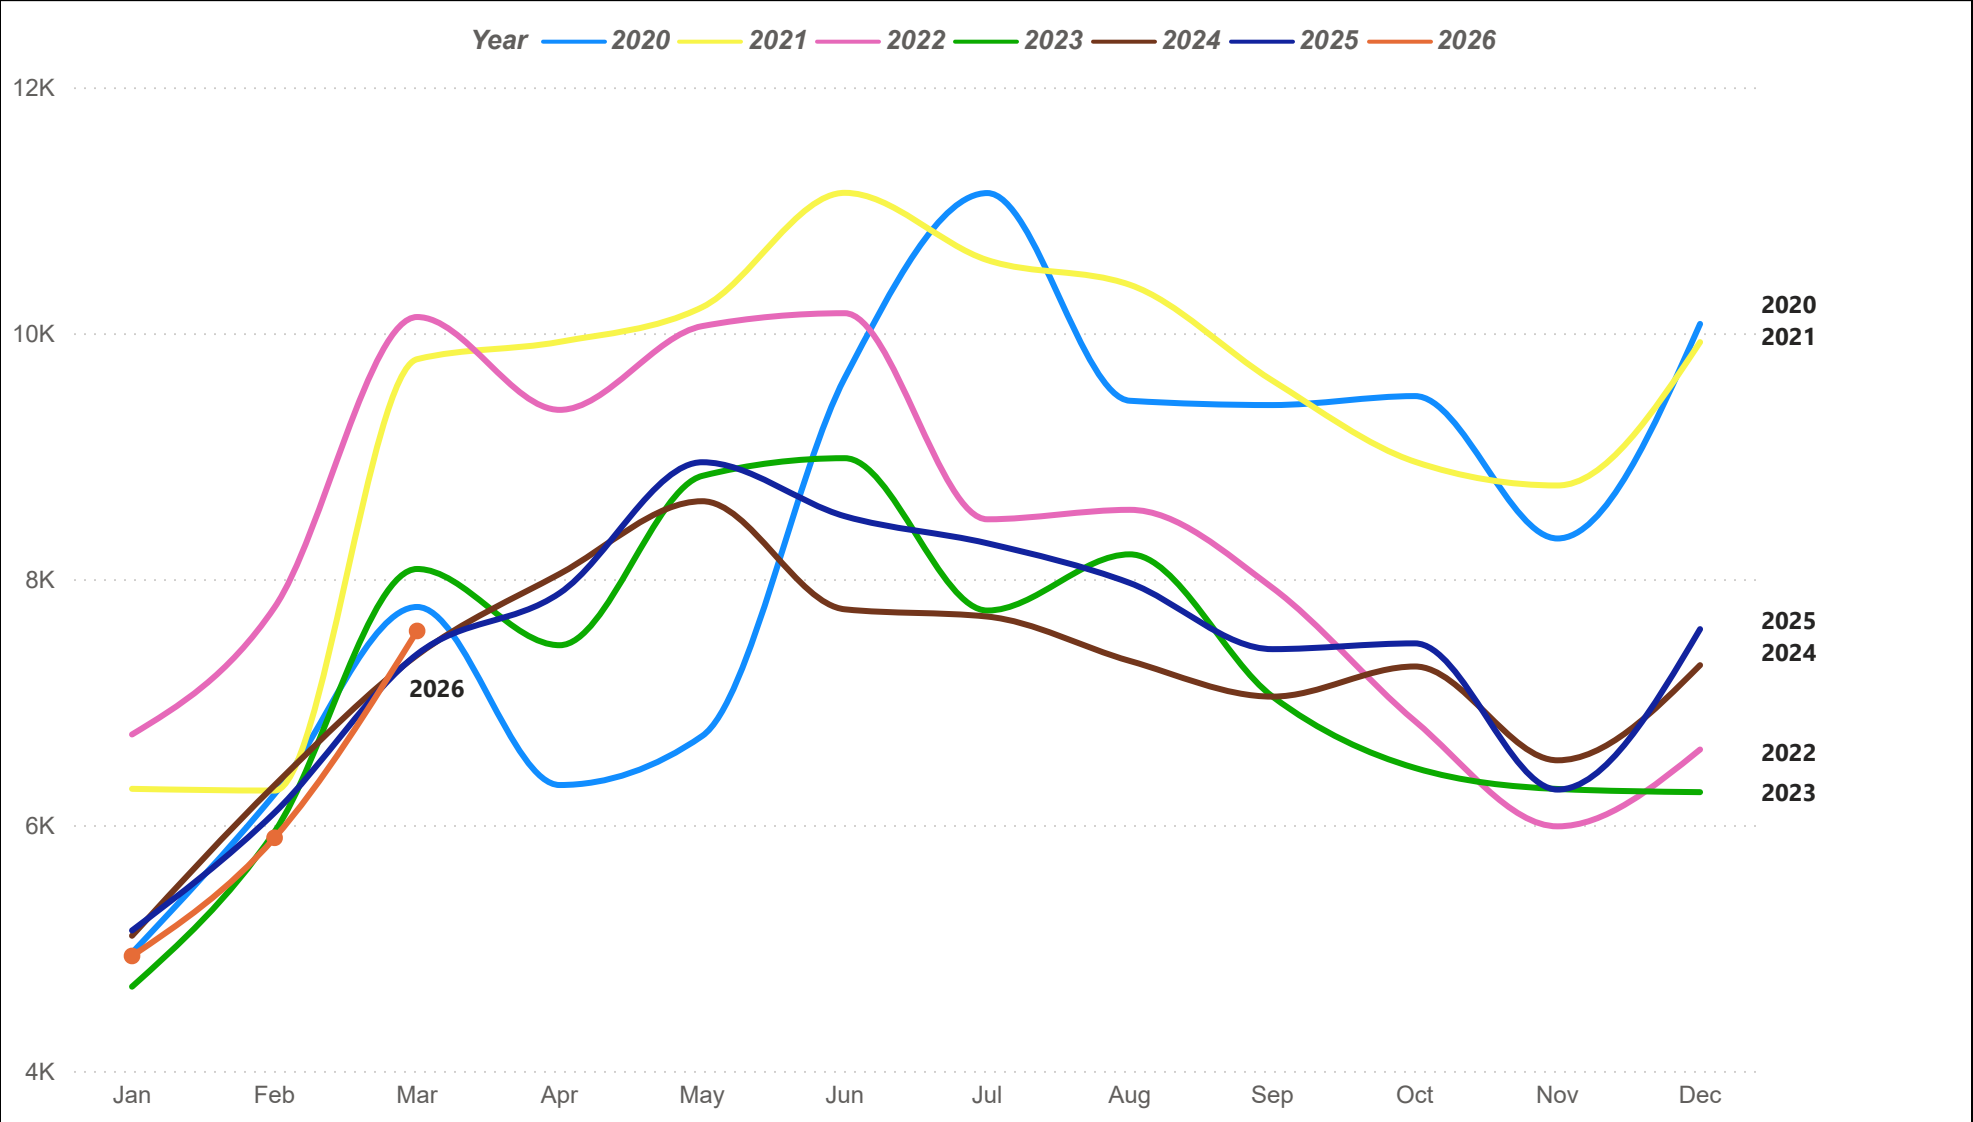

# Houston MSA Residential Sales

The Houston MSA (Metropolitan Statistical Area) consists of Austin, Brazoria, Chambers, Fort Bend, Galveston, Harris, Montgomery, and Waller counties.

# Houston MSA Average Sales Price

The Houston MSA (Metropolitan Statistical Area) consists of Austin, Brazoria, Chambers, Fort Bend, Galveston, Harris, Montgomery, and Waller counties.

# Houston MSA Median Sales Price

The Houston MSA (Metropolitan Statistical Area) consists of Austin, Brazoria, Chambers, Fort Bend, Galveston, Harris, Montgomery, and Waller counties.