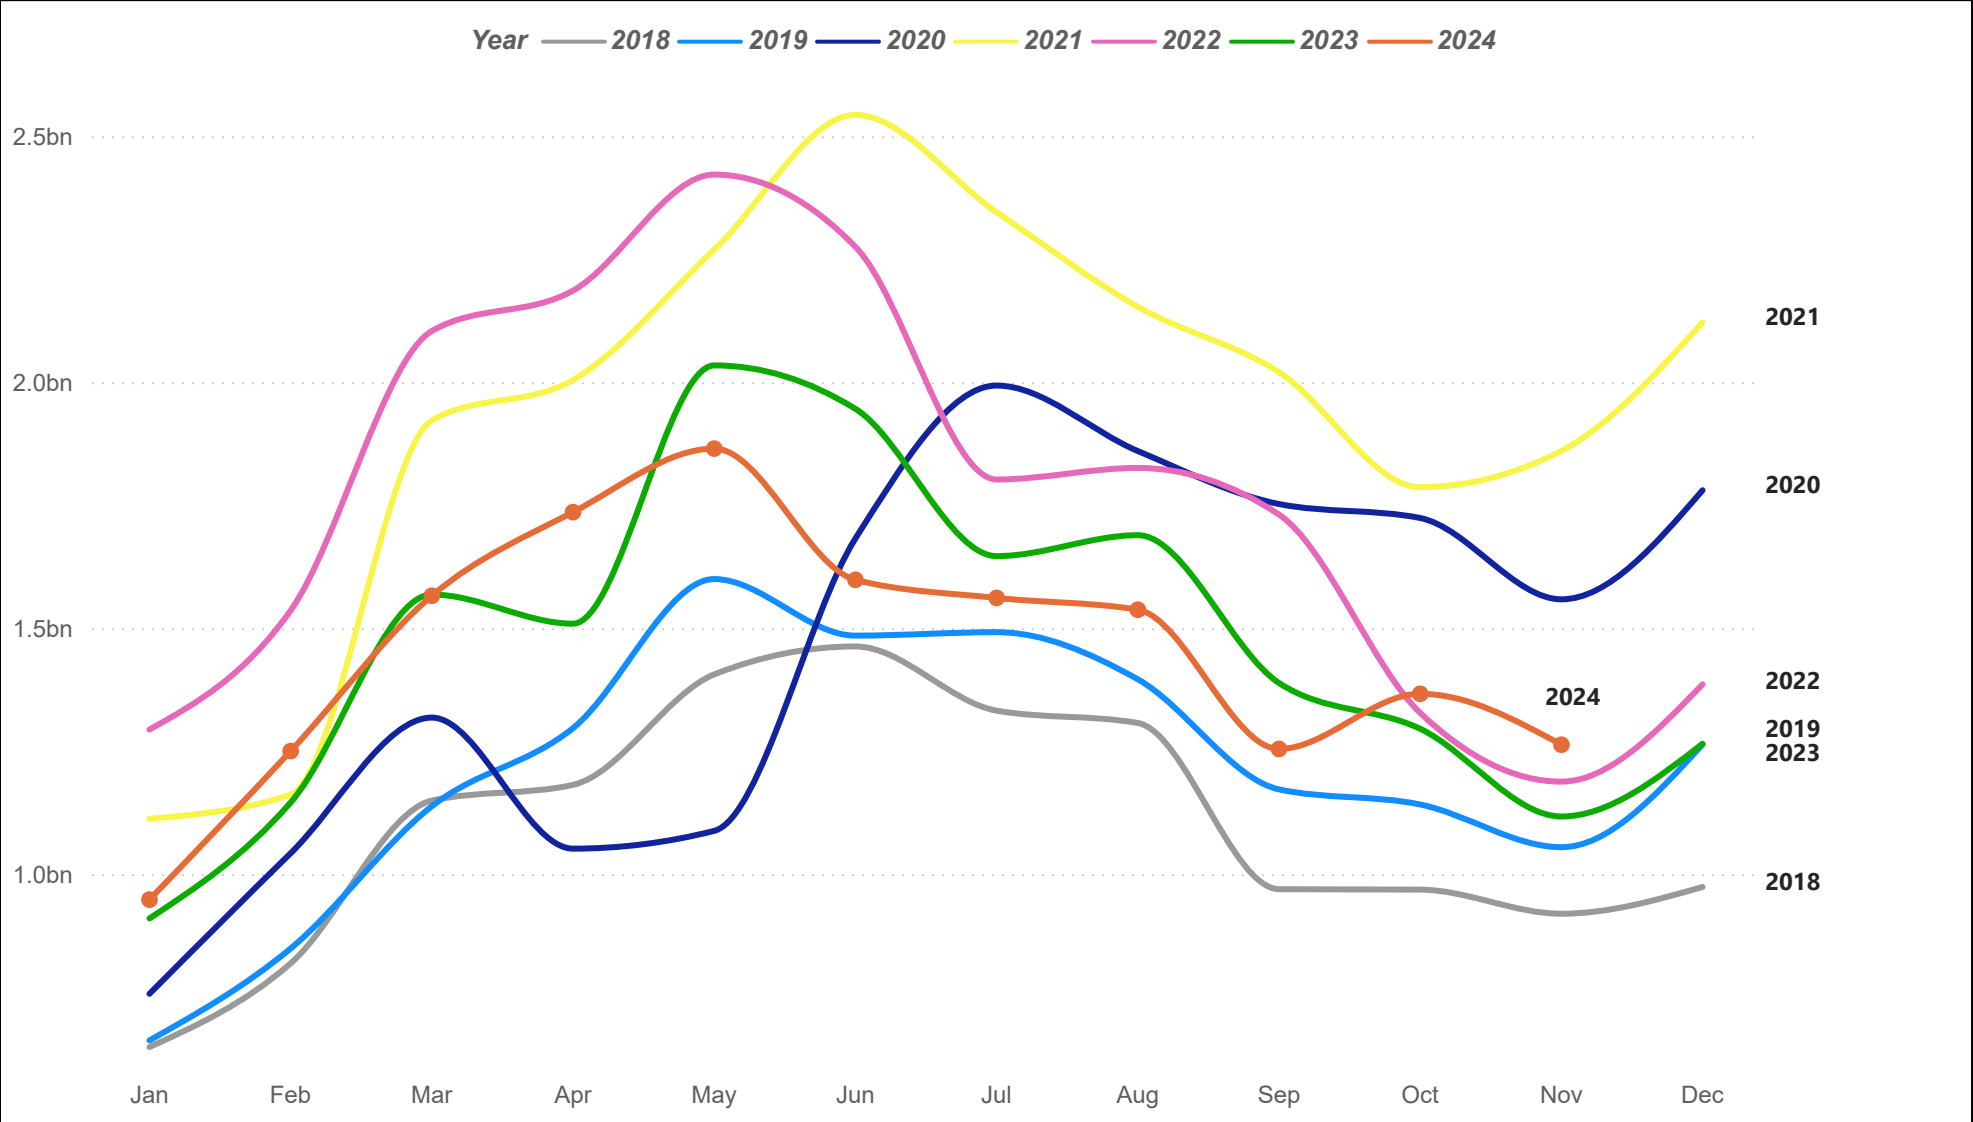

Austin MSA Residential Sales

The Austin MSA (Metropolitan Statistical Area) consists of Bastrop, Caldwell, Hays, Travis, and Williamson counties.

Austin MSA Average Sales Price

The Austin MSA (Metropolitan Statistical Area) consists of Bastrop, Caldwell, Hays, Travis, and Williamson counties.

Austin MSA Median Sales Price

The Austin MSA (Metropolitan Statistical Area) consists of Bastrop, Caldwell, Hays, Travis, and Williamson counties.

Austin MSA Residential Sales Volume

The Austin MSA (Metropolitan Statistical Area) consists of Bastrop, Caldwell, Hays, Travis, and Williamson counties.

Austin MSA Months of Inventory

The Austin MSA (Metropolitan Statistical Area) consists of Bastrop, Caldwell, Hays, Travis, and Williamson counties.