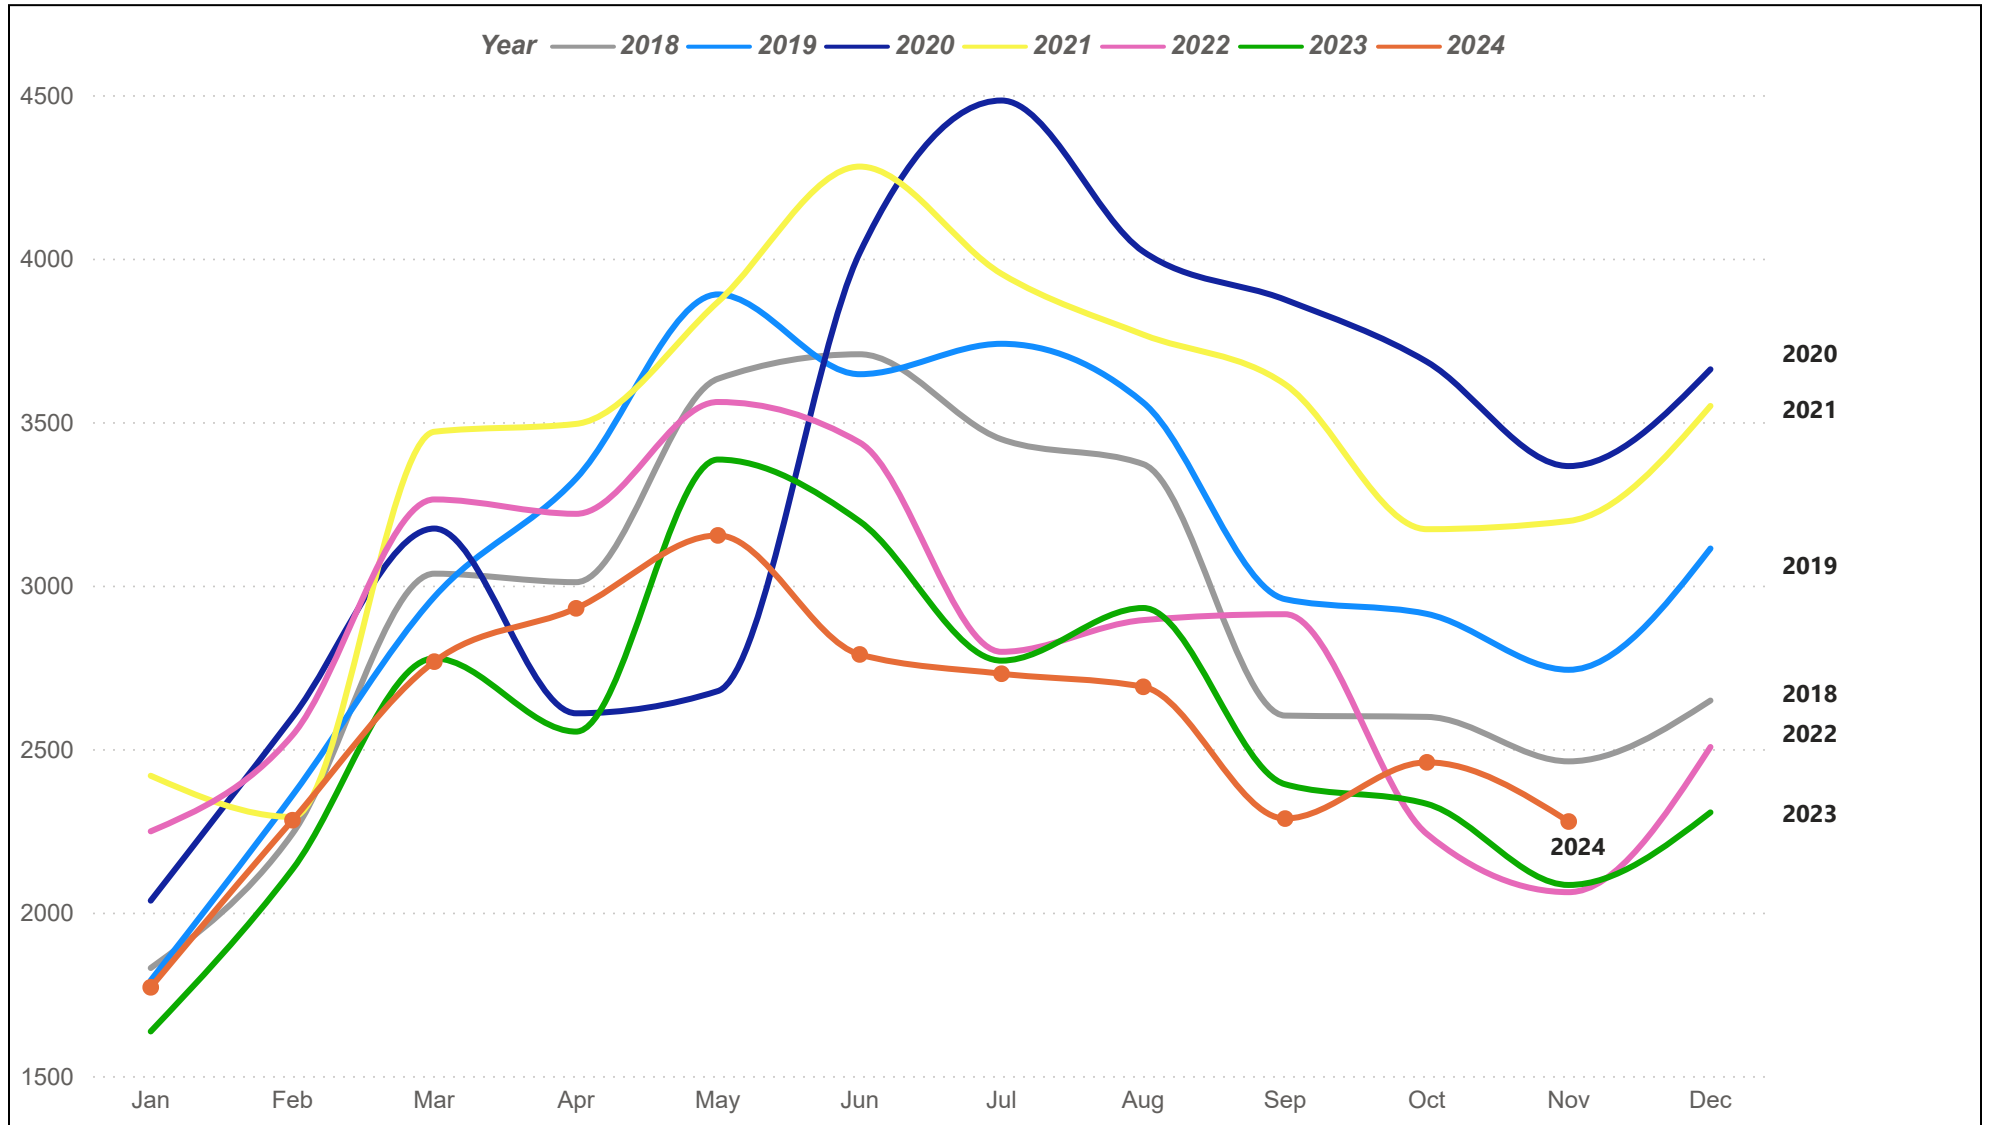

Austin MSA Residential Sales

The Austin MSA (Metropolitan Statistical Area) consists of Bastrop, Caldwell, Hays, Travis, and Williamson counties.

Austin MSA Average Sales Price

The Austin MSA (Metropolitan Statistical Area) consists of Bastrop, Caldwell, Hays, Travis, and Williamson counties.

Austin MSA Median Sales Price

The Austin MSA (Metropolitan Statistical Area) consists of Bastrop, Caldwell, Hays, Travis, and Williamson counties.

Austin MSA Residential Sales Volume

The Austin MSA (Metropolitan Statistical Area) consists of Bastrop, Caldwell, Hays, Travis, and Williamson counties.

Austin MSA Months of Inventory

The Austin MSA (Metropolitan Statistical Area) consists of Bastrop, Caldwell, Hays, Travis, and Williamson counties.