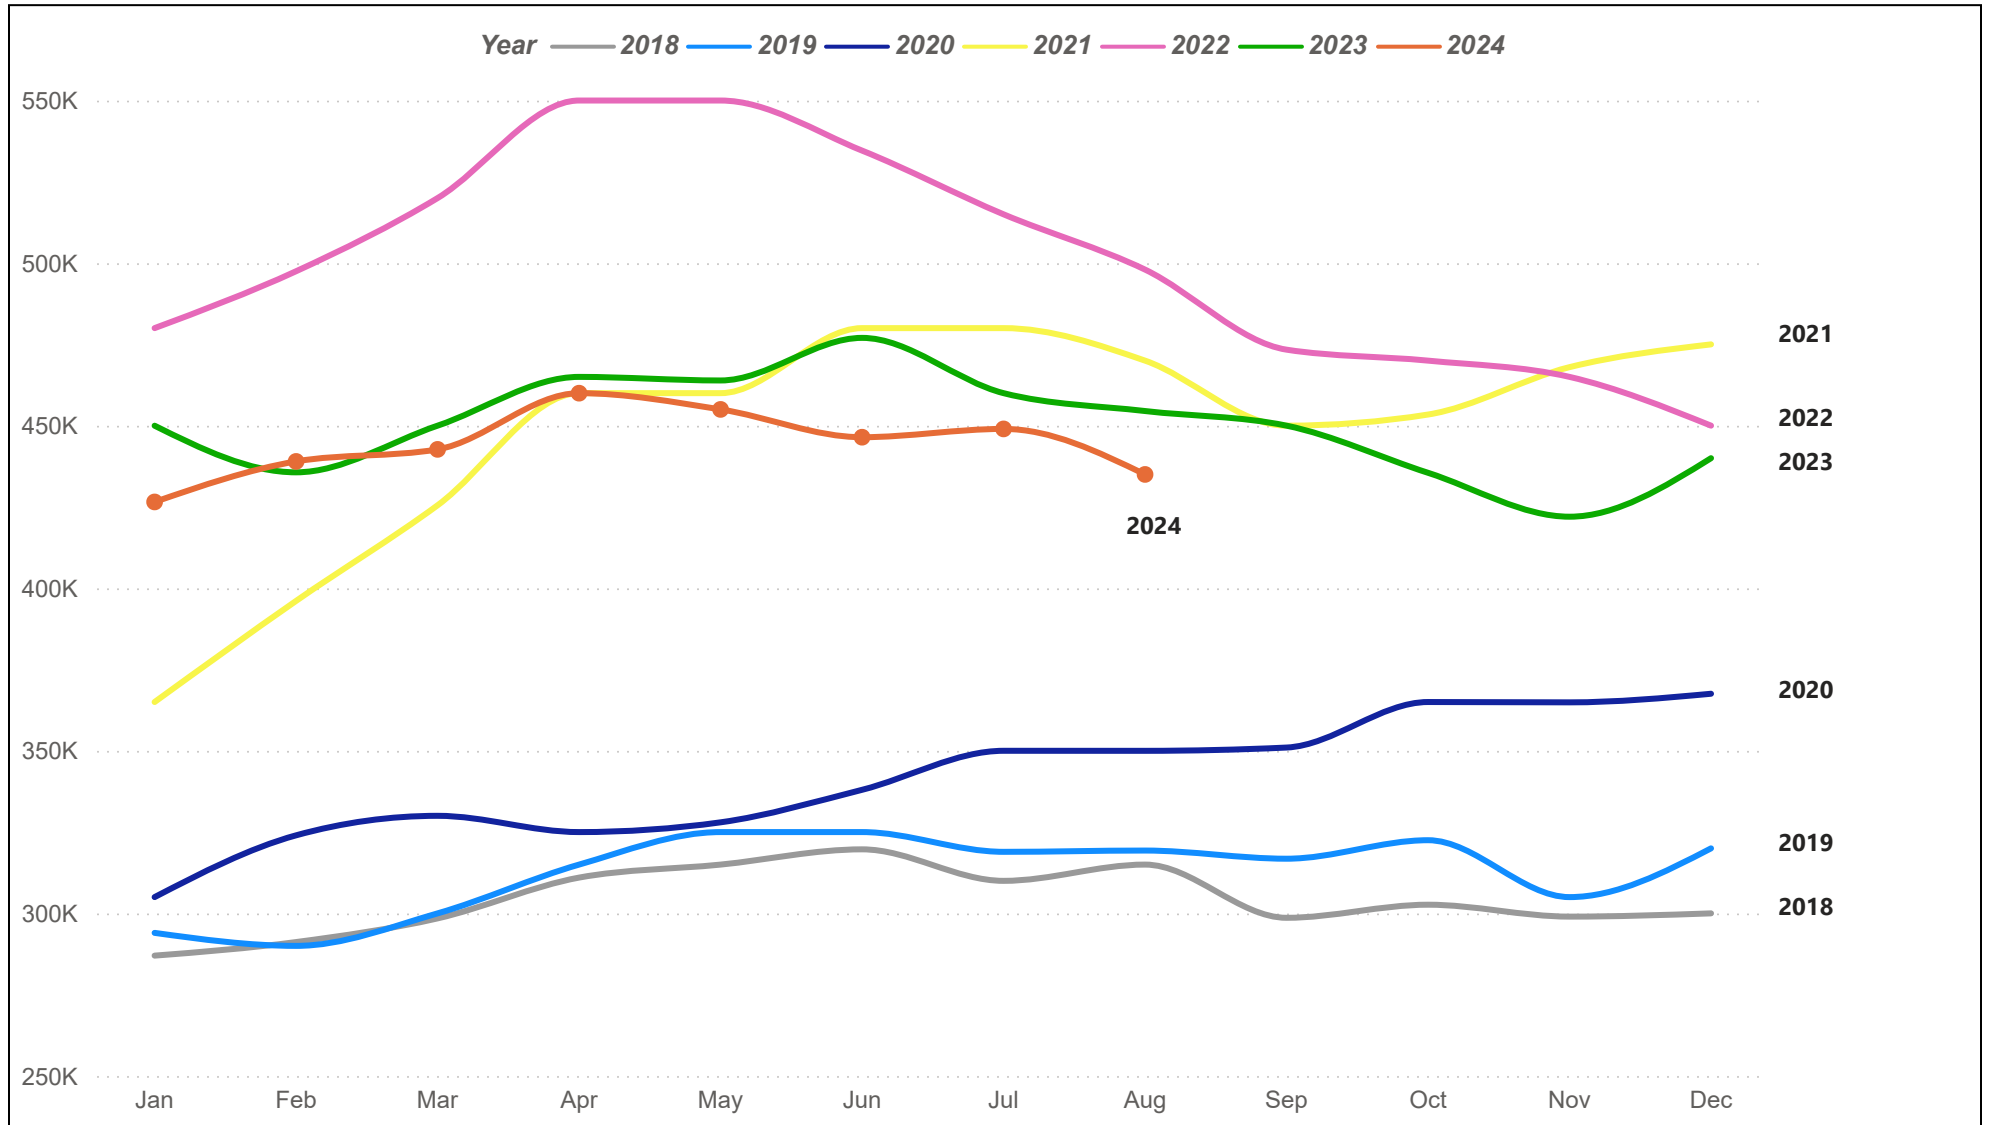

Austin MSA Residential Sales

The Austin MSA (Metropolitan Statistical Area) consists of Bastrop, Caldwell, Hays, Travis, and Williamson counties.

Austin MSA Average Sales Price

The Austin MSA (Metropolitan Statistical Area) consists of Bastrop, Caldwell, Hays, Travis, and Williamson counties.

Austin MSA Median Sales Price

The Austin MSA (Metropolitan Statistical Area) consists of Bastrop, Caldwell, Hays, Travis, and Williamson counties.

Austin MSA Residential Sales Volume

The Austin MSA (Metropolitan Statistical Area) consists of Bastrop, Caldwell, Hays, Travis, and Williamson counties.

Austin MSA Months of Inventory

The Austin MSA (Metropolitan Statistical Area) consists of Bastrop, Caldwell, Hays, Travis, and Williamson counties.