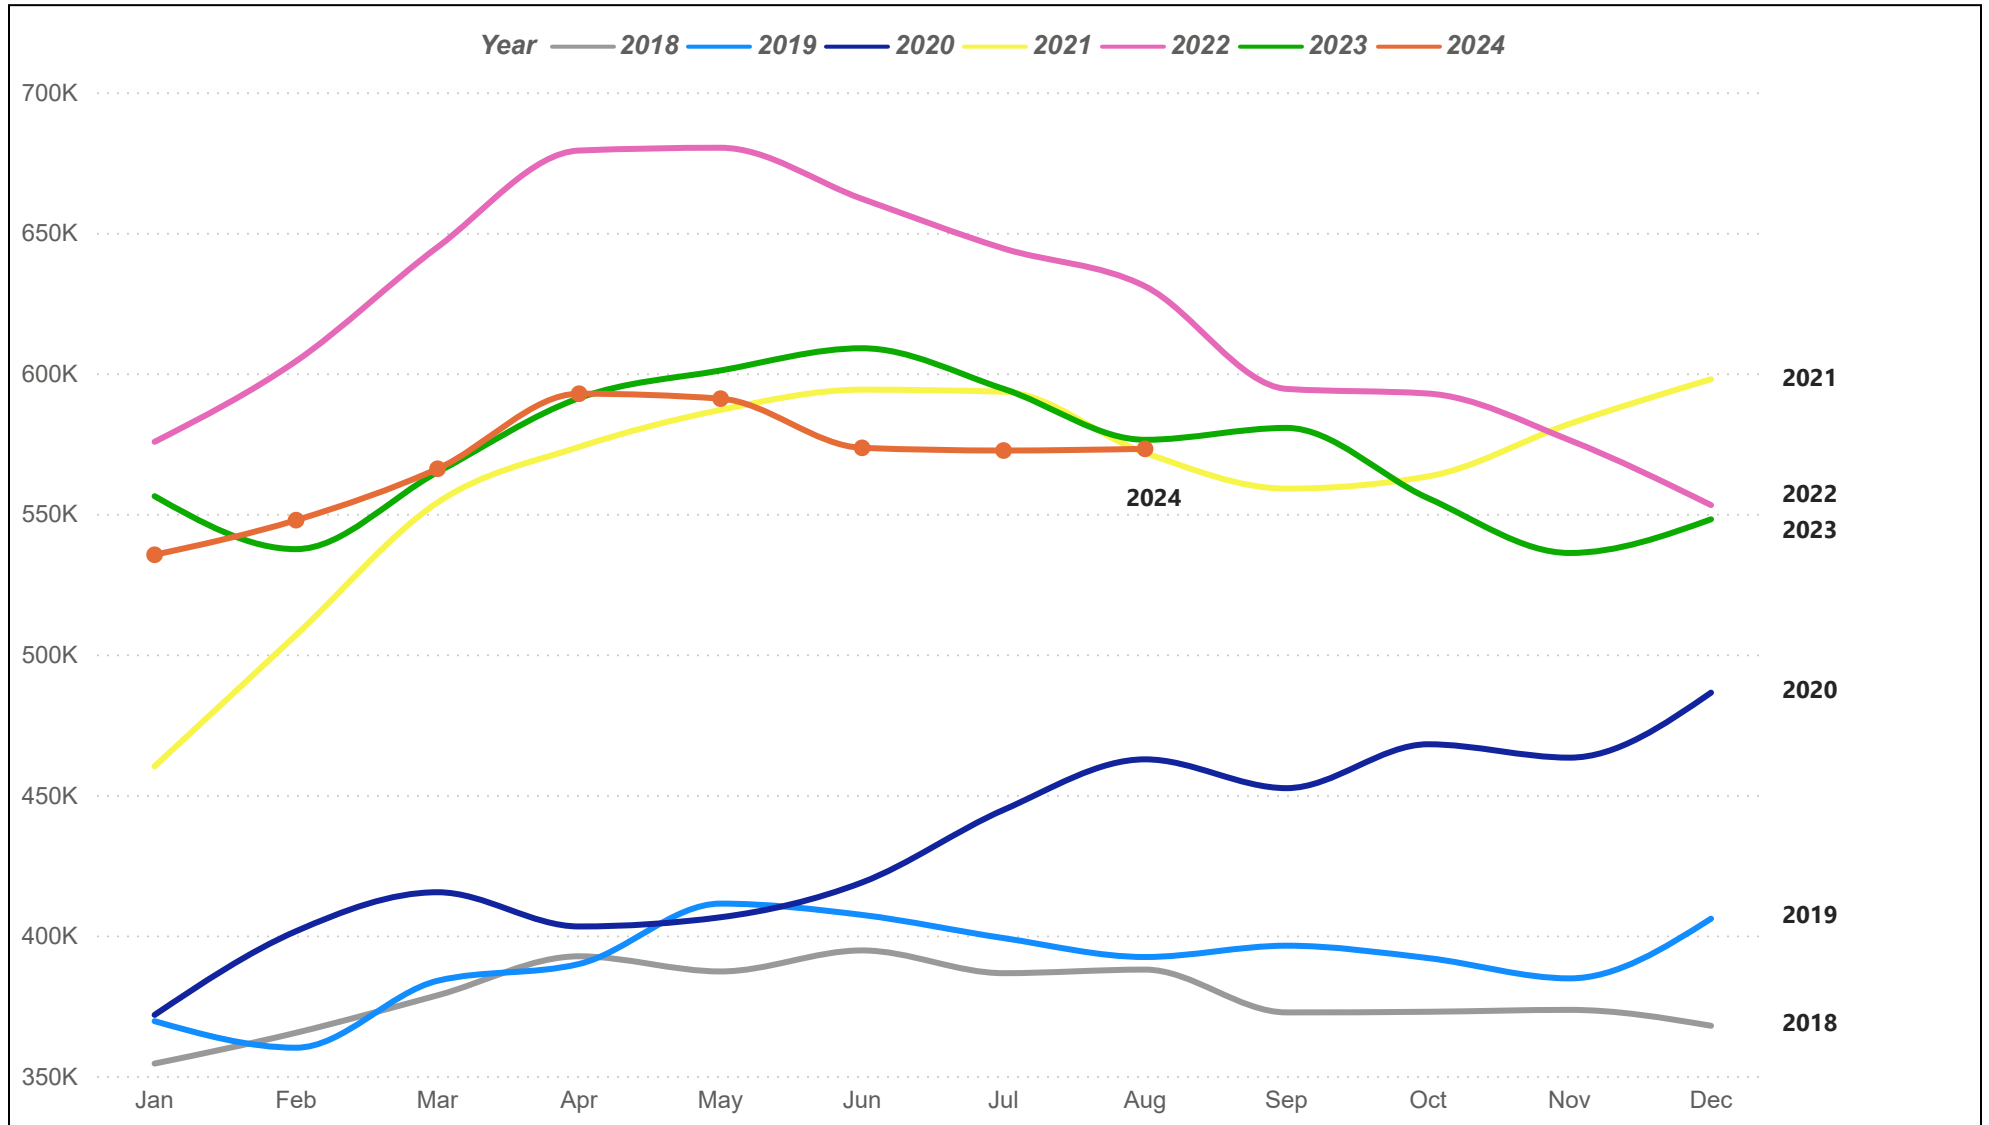

Austin MSA Residential Sales

The Austin MSA (Metropolitan Statistical Area) consists of Bastrop, Caldwell, Hays, Travis, and Williamson counties.

Austin MSA Average Sales Price

The Austin MSA (Metropolitan Statistical Area) consists of Bastrop, Caldwell, Hays, Travis, and Williamson counties.

Austin MSA Median Sales Price

The Austin MSA (Metropolitan Statistical Area) consists of Bastrop, Caldwell, Hays, Travis, and Williamson counties.

Austin MSA Residential Sales Volume

The Austin MSA (Metropolitan Statistical Area) consists of Bastrop, Caldwell, Hays, Travis, and Williamson counties.

Austin MSA Months of Inventory

The Austin MSA (Metropolitan Statistical Area) consists of Bastrop, Caldwell, Hays, Travis, and Williamson counties.