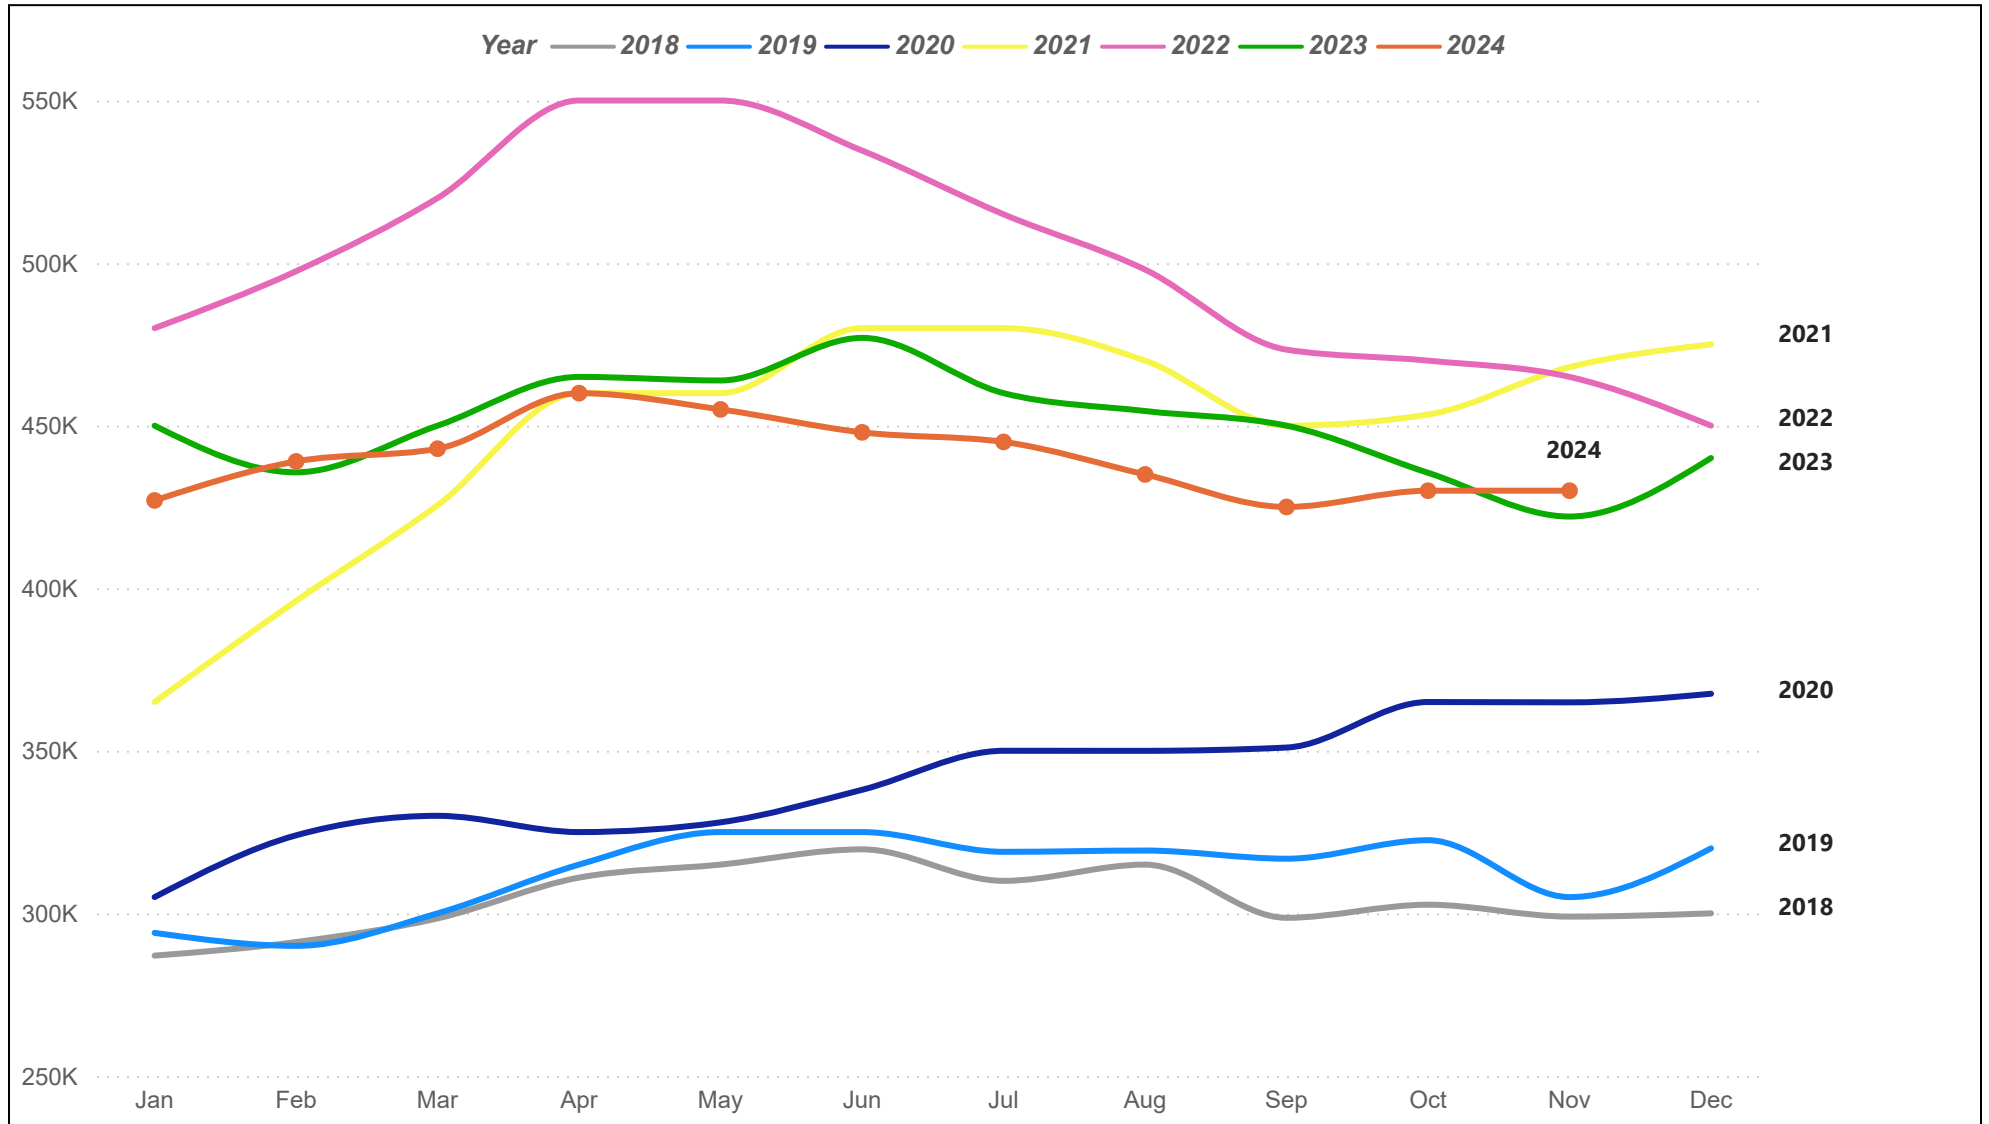

Austin MSA Residential Sales

The Austin MSA (Metropolitan Statistical Area) consists of Bastrop, Caldwell, Hays, Travis, and Williamson counties.

Austin MSA Average Sales Price

The Austin MSA (Metropolitan Statistical Area) consists of Bastrop, Caldwell, Hays, Travis, and Williamson counties.

Austin MSA Median Sales Price

The Austin MSA (Metropolitan Statistical Area) consists of Bastrop, Caldwell, Hays, Travis, and Williamson counties.

Austin MSA Residential Sales Volume

The Austin MSA (Metropolitan Statistical Area) consists of Bastrop, Caldwell, Hays, Travis, and Williamson counties.

Austin MSA Months of Inventory

The Austin MSA (Metropolitan Statistical Area) consists of Bastrop, Caldwell, Hays, Travis, and Williamson counties.