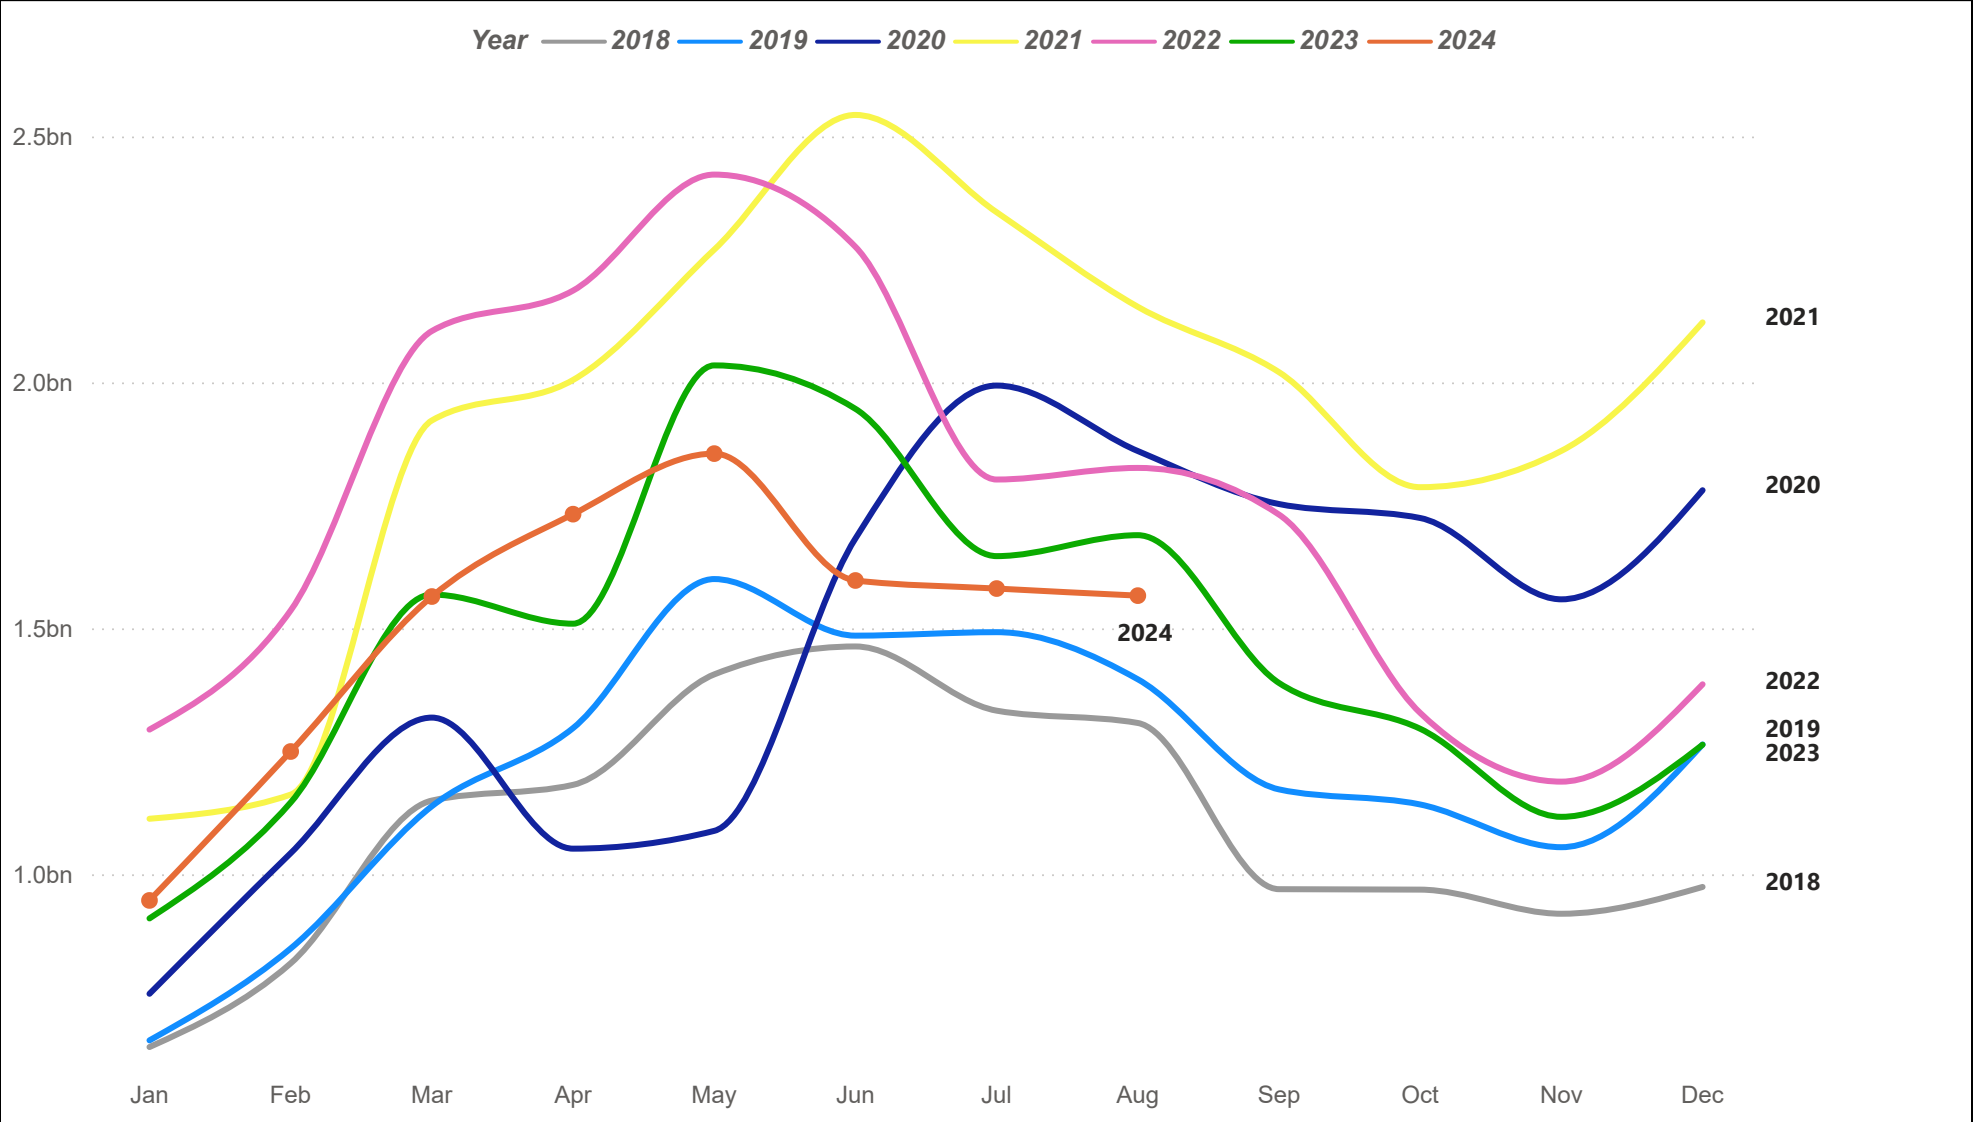

Austin MSA Residential Sales

The Austin MSA (Metropolitan Statistical Area) consists of Bastrop, Caldwell, Hays, Travis, and Williamson counties.

Austin MSA Average Sales Price

The Austin MSA (Metropolitan Statistical Area) consists of Bastrop, Caldwell, Hays, Travis, and Williamson counties.

Austin MSA Median Sales Price

The Austin MSA (Metropolitan Statistical Area) consists of Bastrop, Caldwell, Hays, Travis, and Williamson counties.

Austin MSA Residential Sales Volume

The Austin MSA (Metropolitan Statistical Area) consists of Bastrop, Caldwell, Hays, Travis, and Williamson counties.

Austin MSA Months of Inventory

The Austin MSA (Metropolitan Statistical Area) consists of Bastrop, Caldwell, Hays, Travis, and Williamson counties.