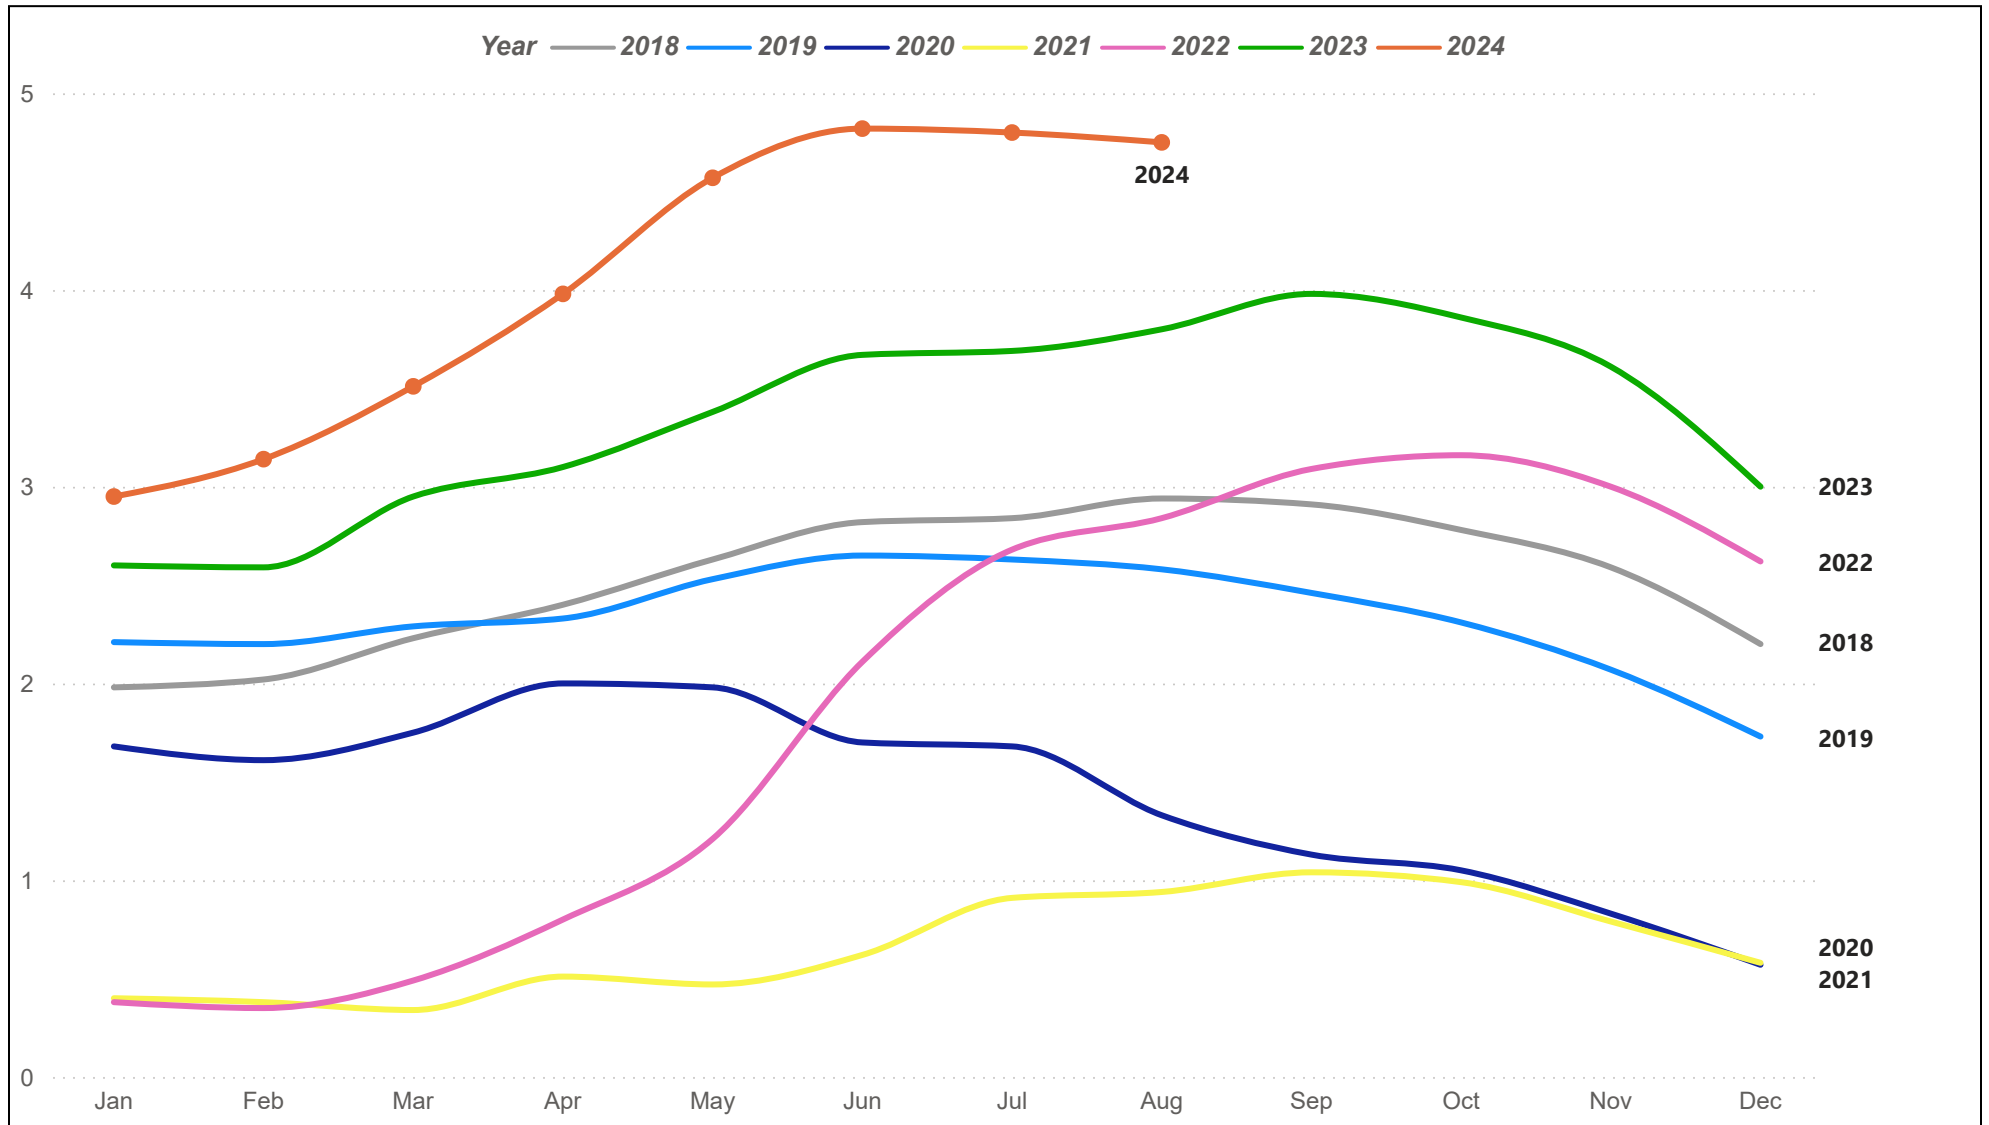

Austin MSA Residential Sales

The Austin MSA (Metropolitan Statistical Area) consists of Bastrop, Caldwell, Hays, Travis, and Williamson counties.

Austin MSA Average Sales Price

The Austin MSA (Metropolitan Statistical Area) consists of Bastrop, Caldwell, Hays, Travis, and Williamson counties.

Austin MSA Median Sales Price

The Austin MSA (Metropolitan Statistical Area) consists of Bastrop, Caldwell, Hays, Travis, and Williamson counties.

Austin MSA Residential Sales Volume

The Austin MSA (Metropolitan Statistical Area) consists of Bastrop, Caldwell, Hays, Travis, and Williamson counties.

Austin MSA Months of Inventory

The Austin MSA (Metropolitan Statistical Area) consists of Bastrop, Caldwell, Hays, Travis, and Williamson counties.