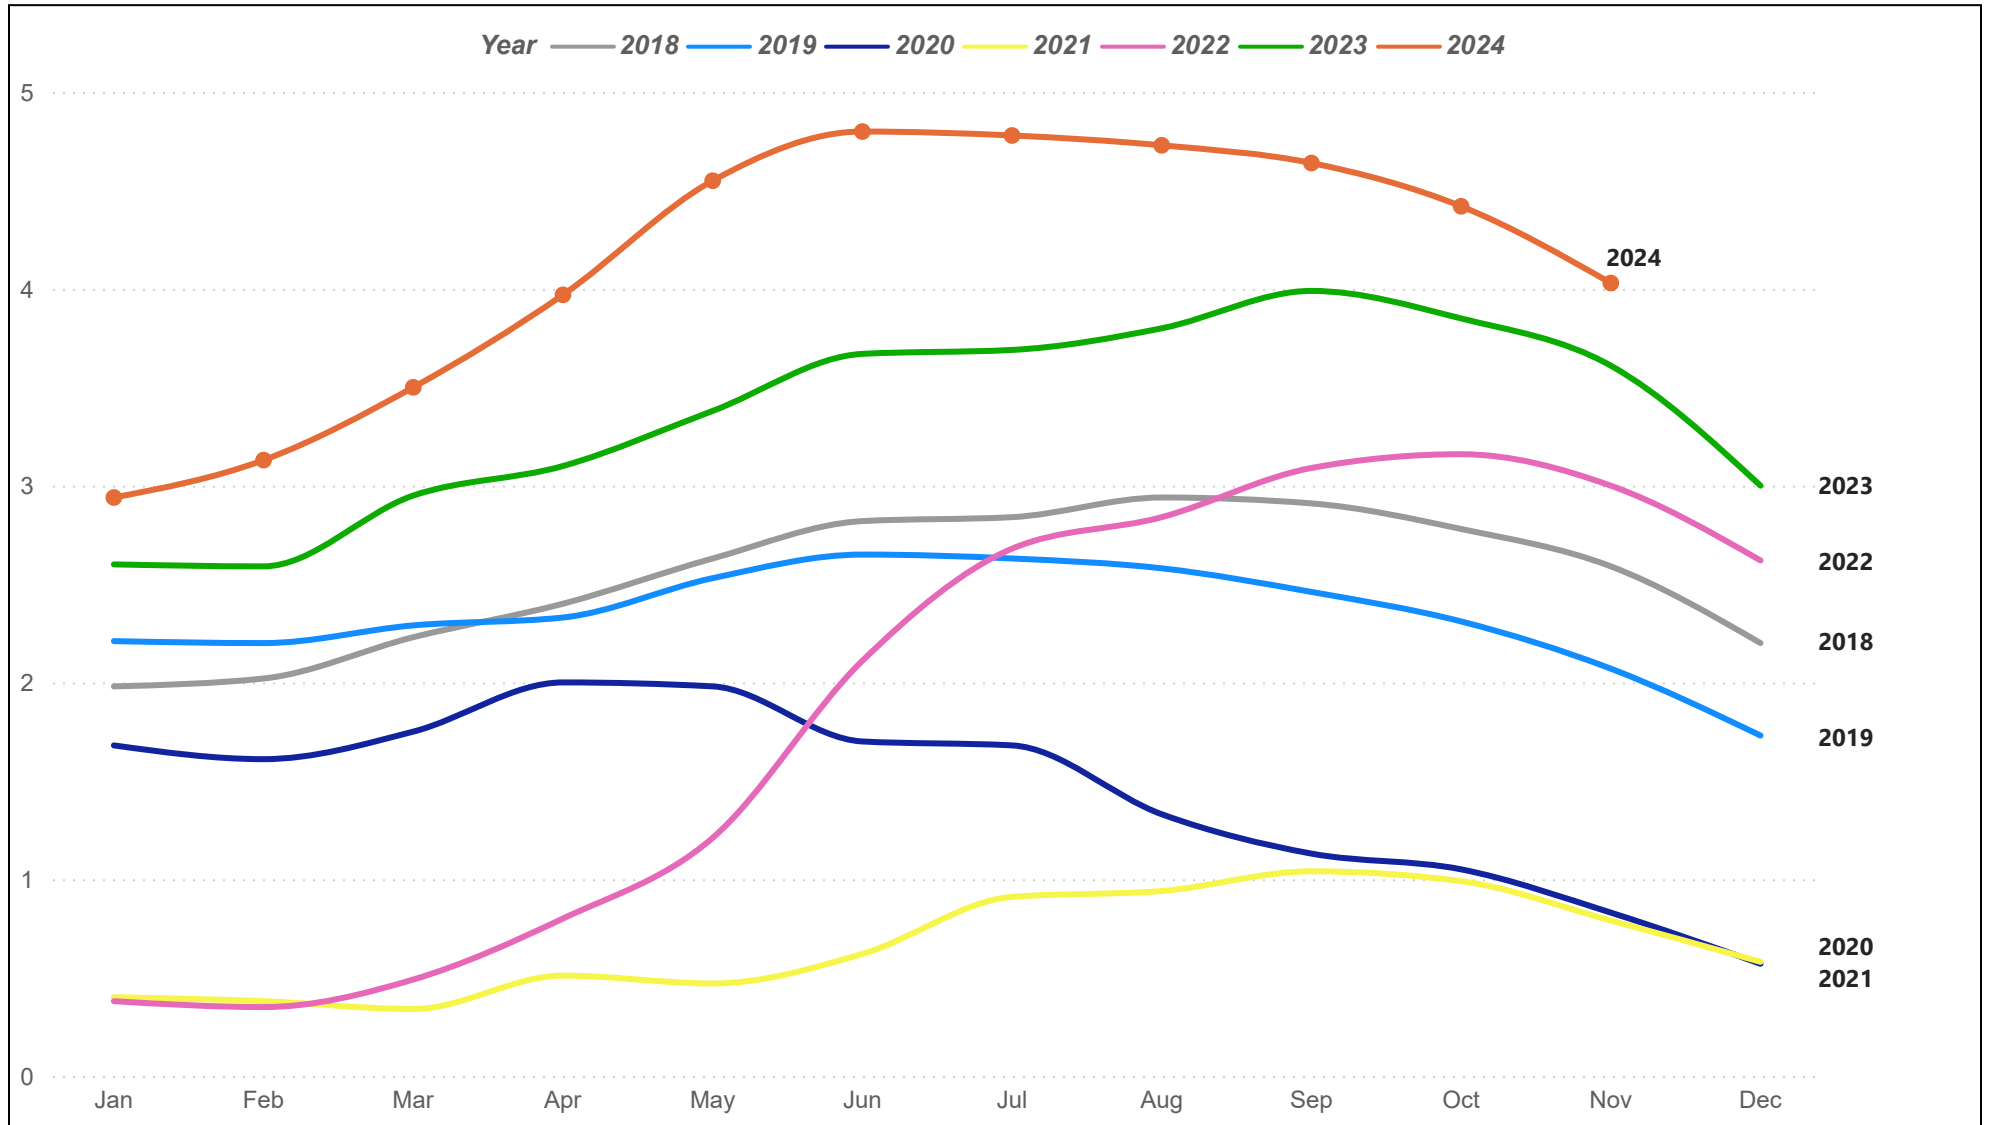

Austin MSA Residential Sales

The Austin MSA (Metropolitan Statistical Area) consists of Bastrop, Caldwell, Hays, Travis, and Williamson counties.

Austin MSA Average Sales Price

The Austin MSA (Metropolitan Statistical Area) consists of Bastrop, Caldwell, Hays, Travis, and Williamson counties.

Austin MSA Median Sales Price

The Austin MSA (Metropolitan Statistical Area) consists of Bastrop, Caldwell, Hays, Travis, and Williamson counties.

Austin MSA Residential Sales Volume

The Austin MSA (Metropolitan Statistical Area) consists of Bastrop, Caldwell, Hays, Travis, and Williamson counties.

Austin MSA Months of Inventory

The Austin MSA (Metropolitan Statistical Area) consists of Bastrop, Caldwell, Hays, Travis, and Williamson counties.