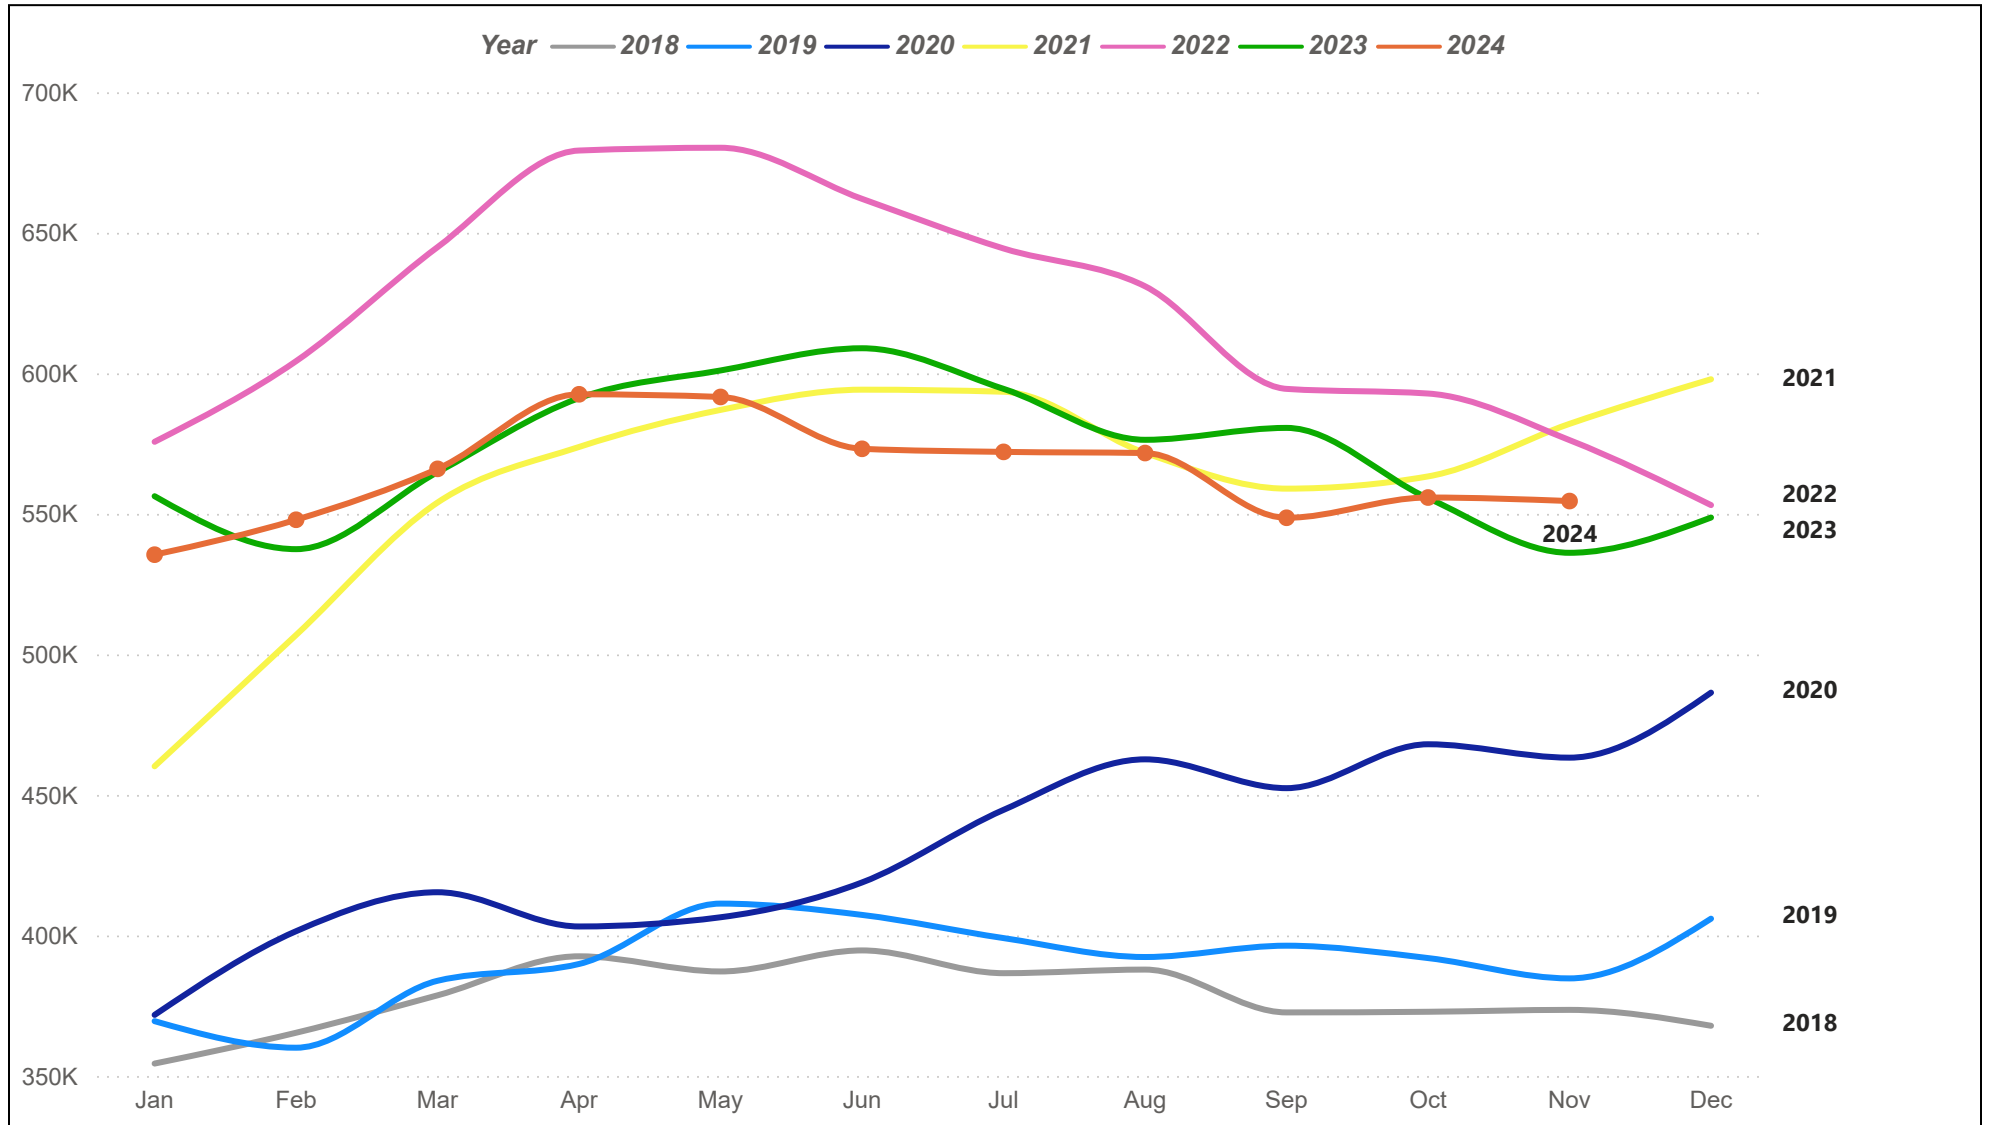

Austin MSA Residential Sales

The Austin MSA (Metropolitan Statistical Area) consists of Bastrop, Caldwell, Hays, Travis, and Williamson counties.

Austin MSA Average Sales Price

The Austin MSA (Metropolitan Statistical Area) consists of Bastrop, Caldwell, Hays, Travis, and Williamson counties.

Austin MSA Median Sales Price

The Austin MSA (Metropolitan Statistical Area) consists of Bastrop, Caldwell, Hays, Travis, and Williamson counties.

Austin MSA Residential Sales Volume

The Austin MSA (Metropolitan Statistical Area) consists of Bastrop, Caldwell, Hays, Travis, and Williamson counties.

Austin MSA Months of Inventory

The Austin MSA (Metropolitan Statistical Area) consists of Bastrop, Caldwell, Hays, Travis, and Williamson counties.