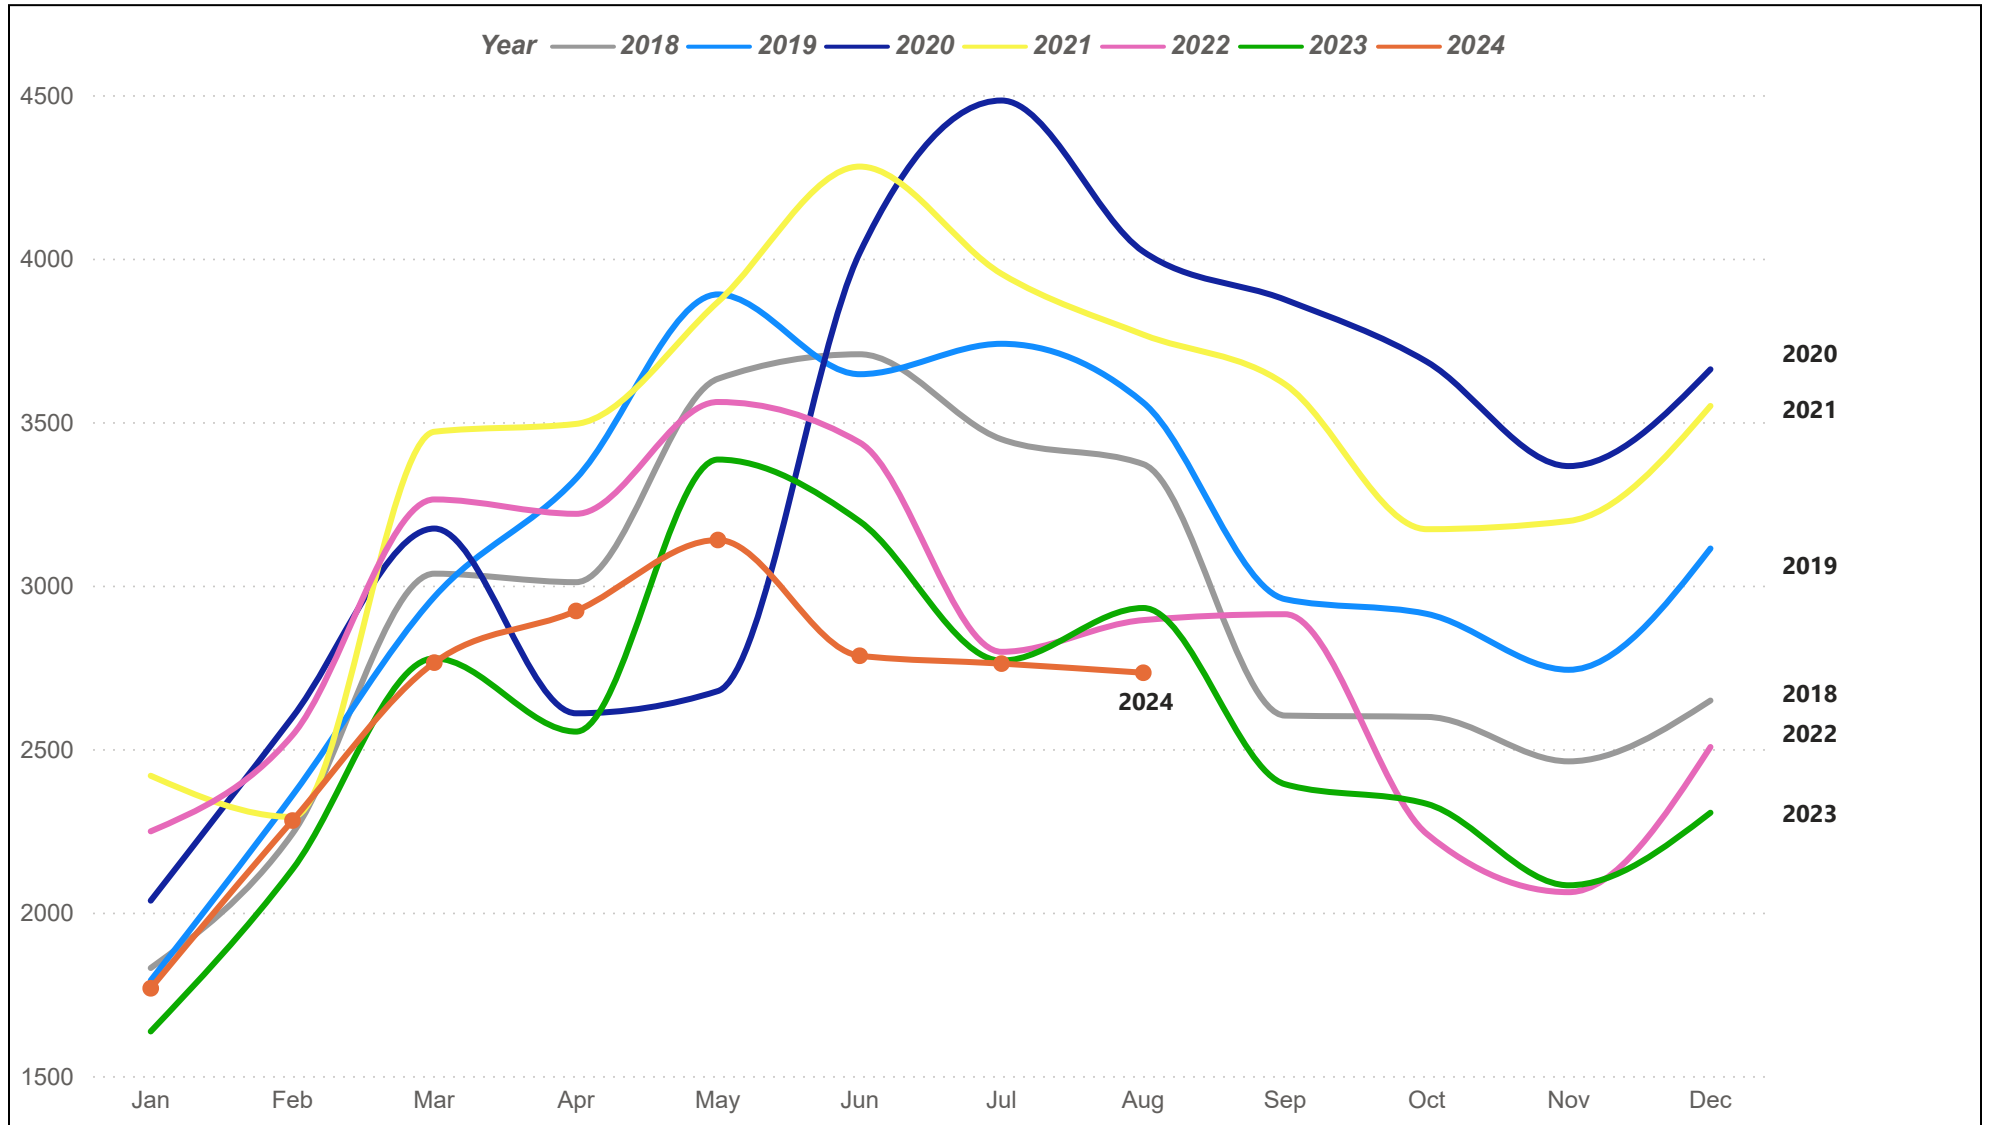

Austin MSA Residential Sales

The Austin MSA (Metropolitan Statistical Area) consists of Bastrop, Caldwell, Hays, Travis, and Williamson counties.

Austin MSA Average Sales Price

The Austin MSA (Metropolitan Statistical Area) consists of Bastrop, Caldwell, Hays, Travis, and Williamson counties.

Austin MSA Median Sales Price

The Austin MSA (Metropolitan Statistical Area) consists of Bastrop, Caldwell, Hays, Travis, and Williamson counties.

Austin MSA Residential Sales Volume

The Austin MSA (Metropolitan Statistical Area) consists of Bastrop, Caldwell, Hays, Travis, and Williamson counties.

Austin MSA Months of Inventory

The Austin MSA (Metropolitan Statistical Area) consists of Bastrop, Caldwell, Hays, Travis, and Williamson counties.