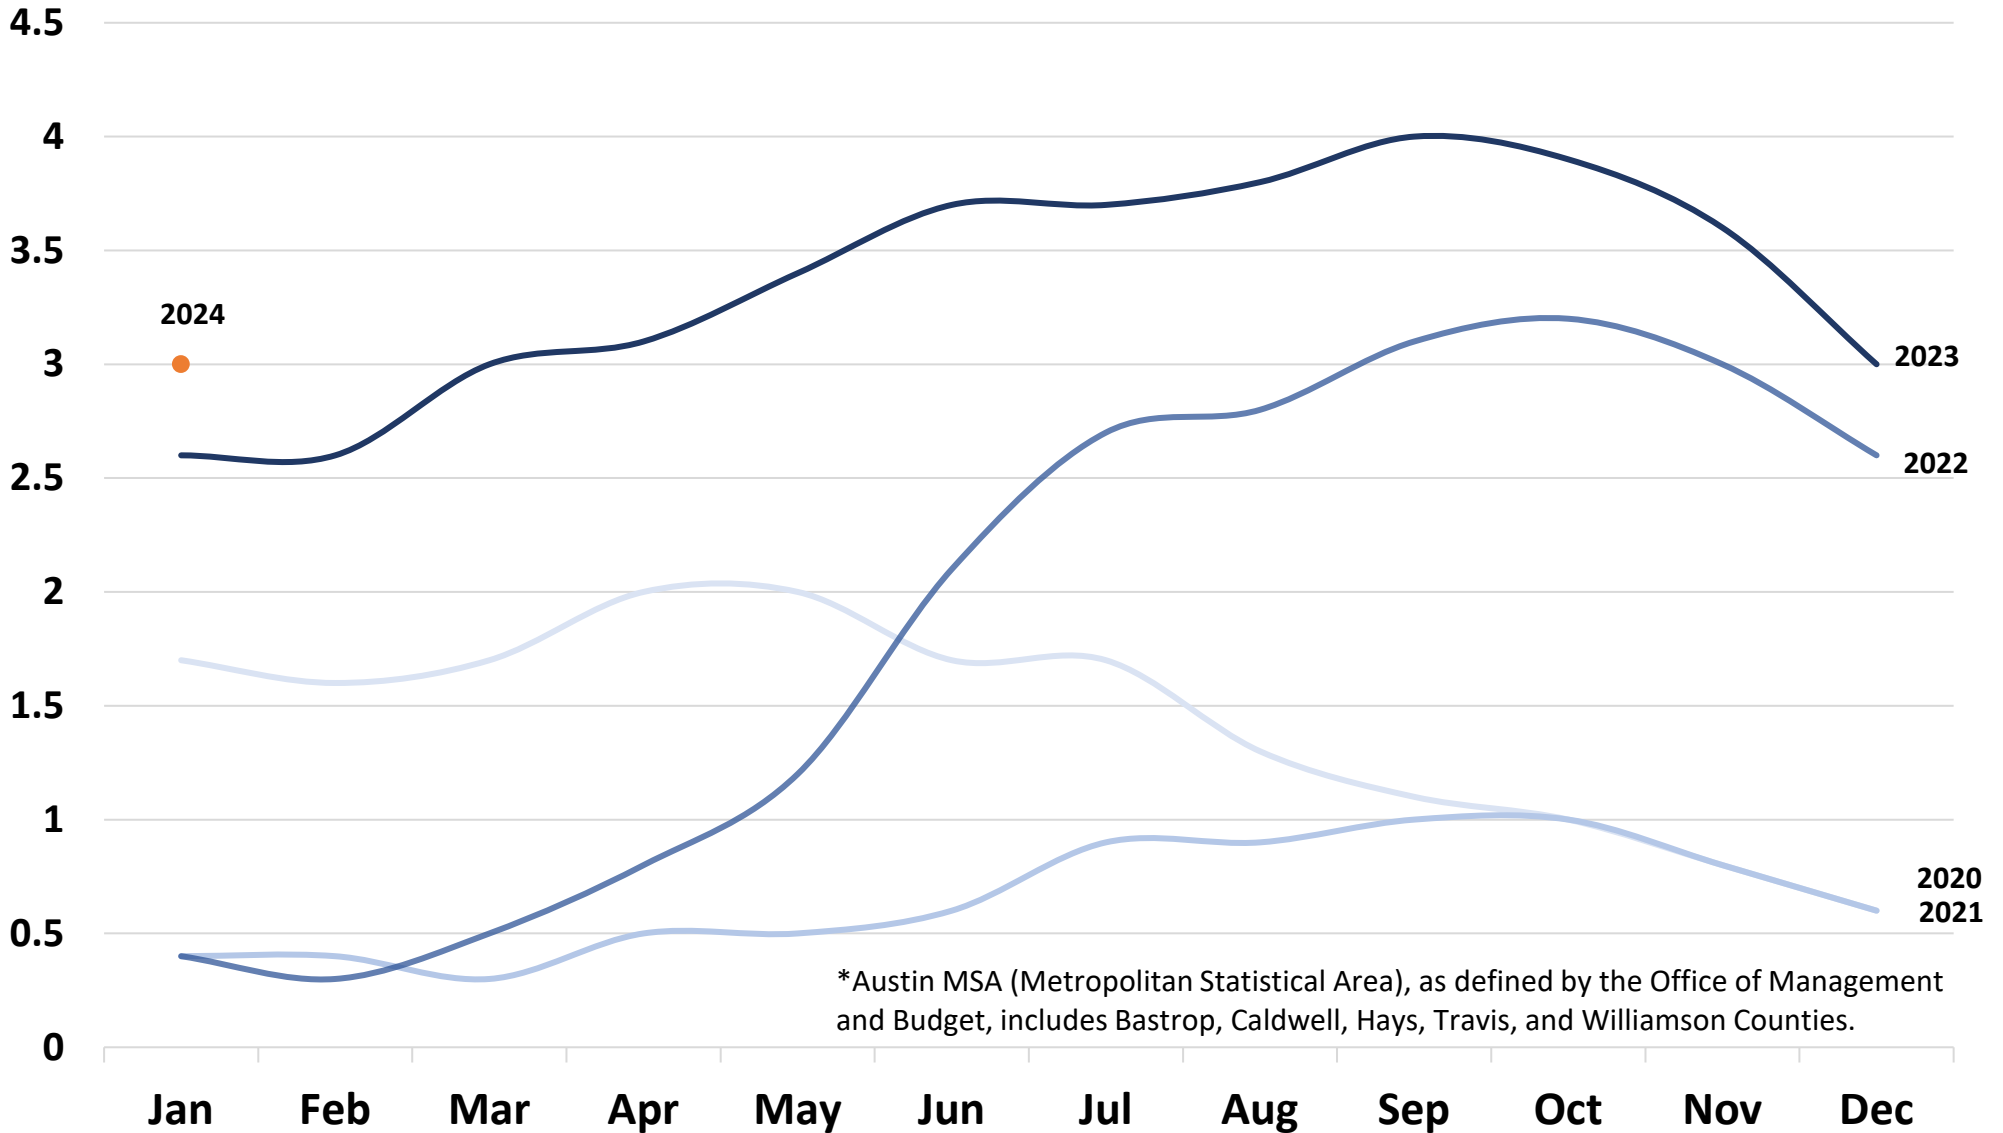

Austin MSA Median Sales Price - 2020-2024

— 2020 — 2021 — 2022 — 2023 — 2024

*Austin MSA (Metropolitan Statistical Area), as defined by the Office of Management and Budget, includes Bastrop, Caldwell, Hays, Travis, and Williamson Counties.

Austin MSA Residential Sales Volume - 2020-2024

— 2020 — 2021 — 2022 — 2023 — 2024

*Austin MSA (Metropolitan Statistical Area), as defined by the Office of Management and Budget, includes Bastrop, Caldwell, Hays, Travis, and Williamson Counties.

Austin MSA Months of Inventory - 2020-2024

— 2020 — 2021 — 2022 — 2023 — 2024

*Austin MSA (Metropolitan Statistical Area), as defined by the Office of Management and Budget, includes Bastrop, Caldwell, Hays, Travis, and Williamson Counties.