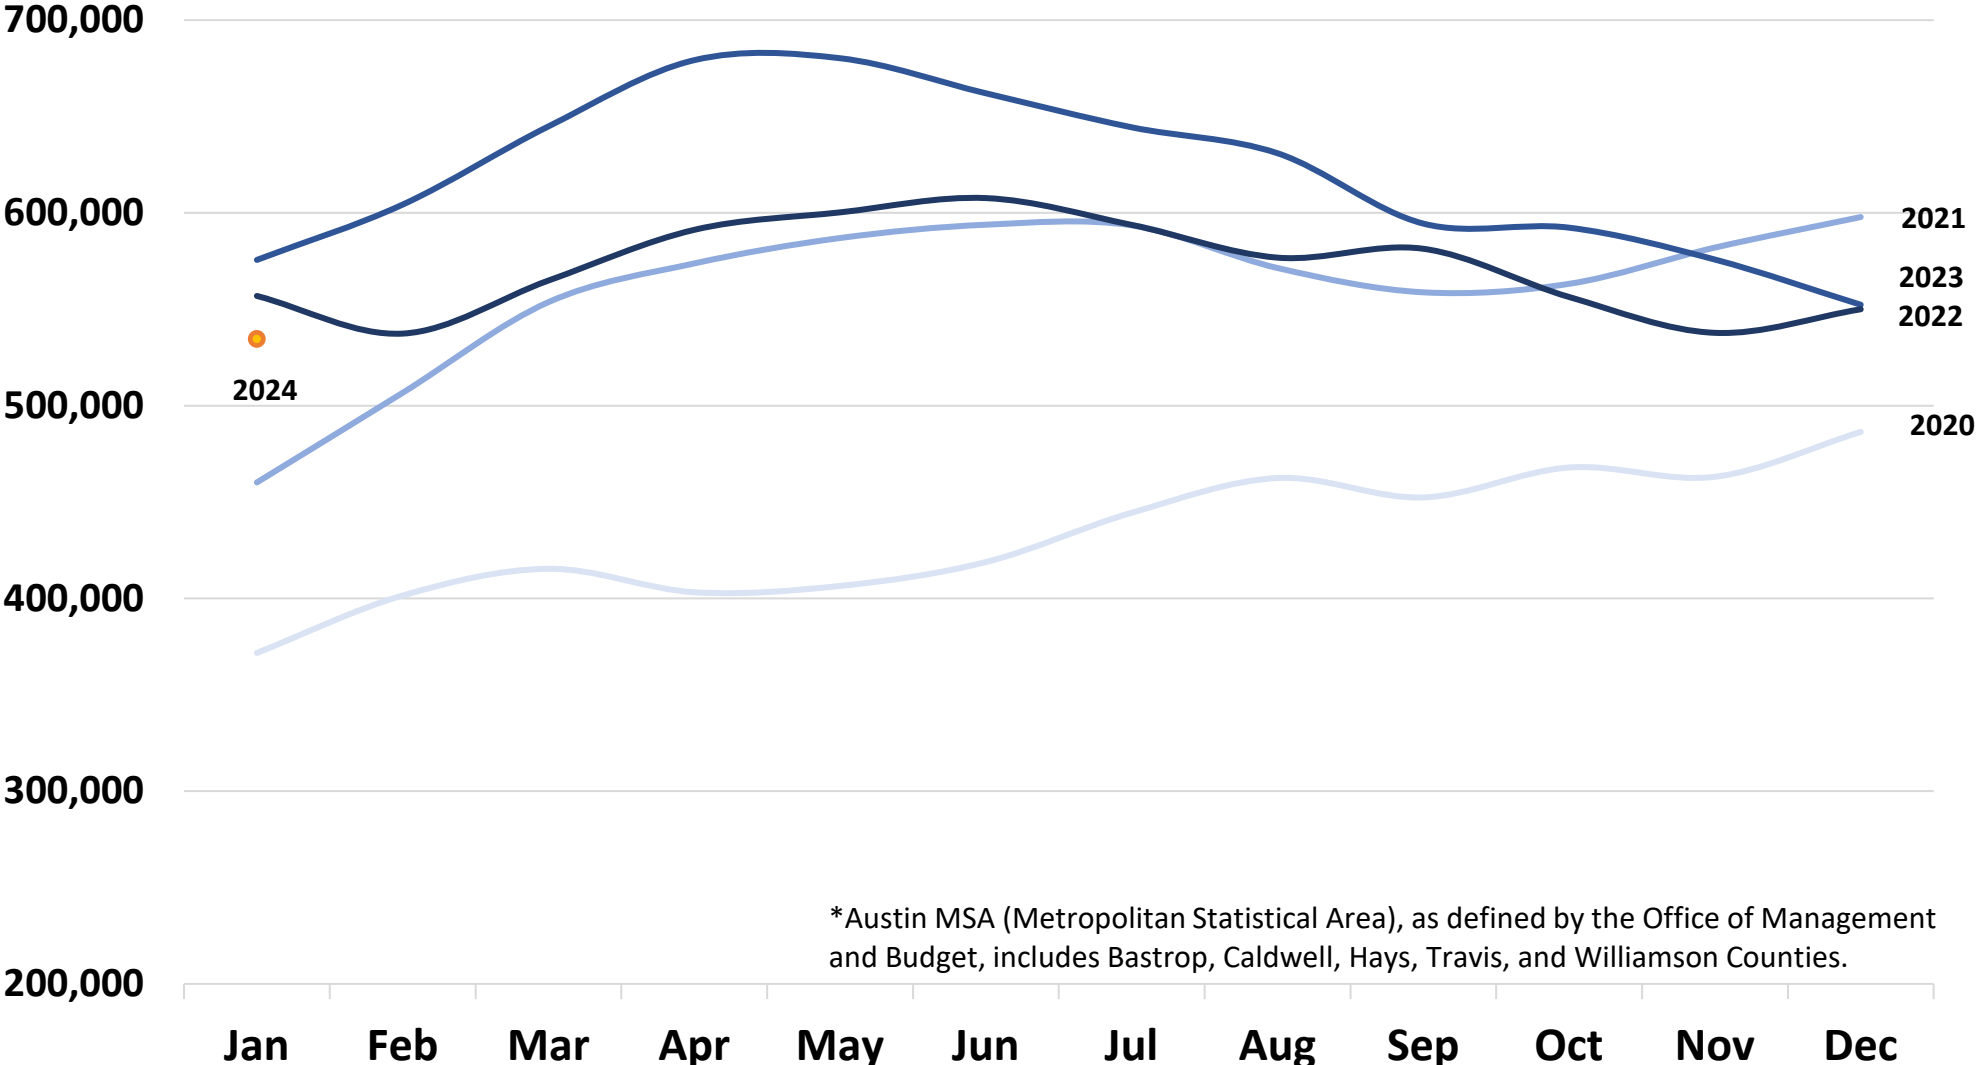

Austin MSA Residential Sales - 2020-2024

— 2020 — 2021 — 2022 — 2023 — 2024

*Austin MSA (Metropolitan Statistical Area), as defined by the Office of Management and Budget, includes Bastrop, Caldwell, Hays, Travis, and Williamson Counties.

Austin MSA Average Sales Price - 2020-2024

— 2020 — 2021 — 2022 — 2023 — 2024

*Austin MSA (Metropolitan Statistical Area), as defined by the Office of Management and Budget, includes Bastrop, Caldwell, Hays, Travis, and Williamson Counties.

Austin MSA Median Sales Price - 2020-2024

— 2020 — 2021 — 2022 — 2023 — 2024

*Austin MSA (Metropolitan Statistical Area), as defined by the Office of Management and Budget, includes Bastrop, Caldwell, Hays, Travis, and Williamson Counties.

Austin MSA Residential Sales Volume - 2020-2024

— 2020 — 2021 — 2022 — 2023 — 2024

*Austin MSA (Metropolitan Statistical Area), as defined by the Office of Management and Budget, includes Bastrop, Caldwell, Hays, Travis, and Williamson Counties.