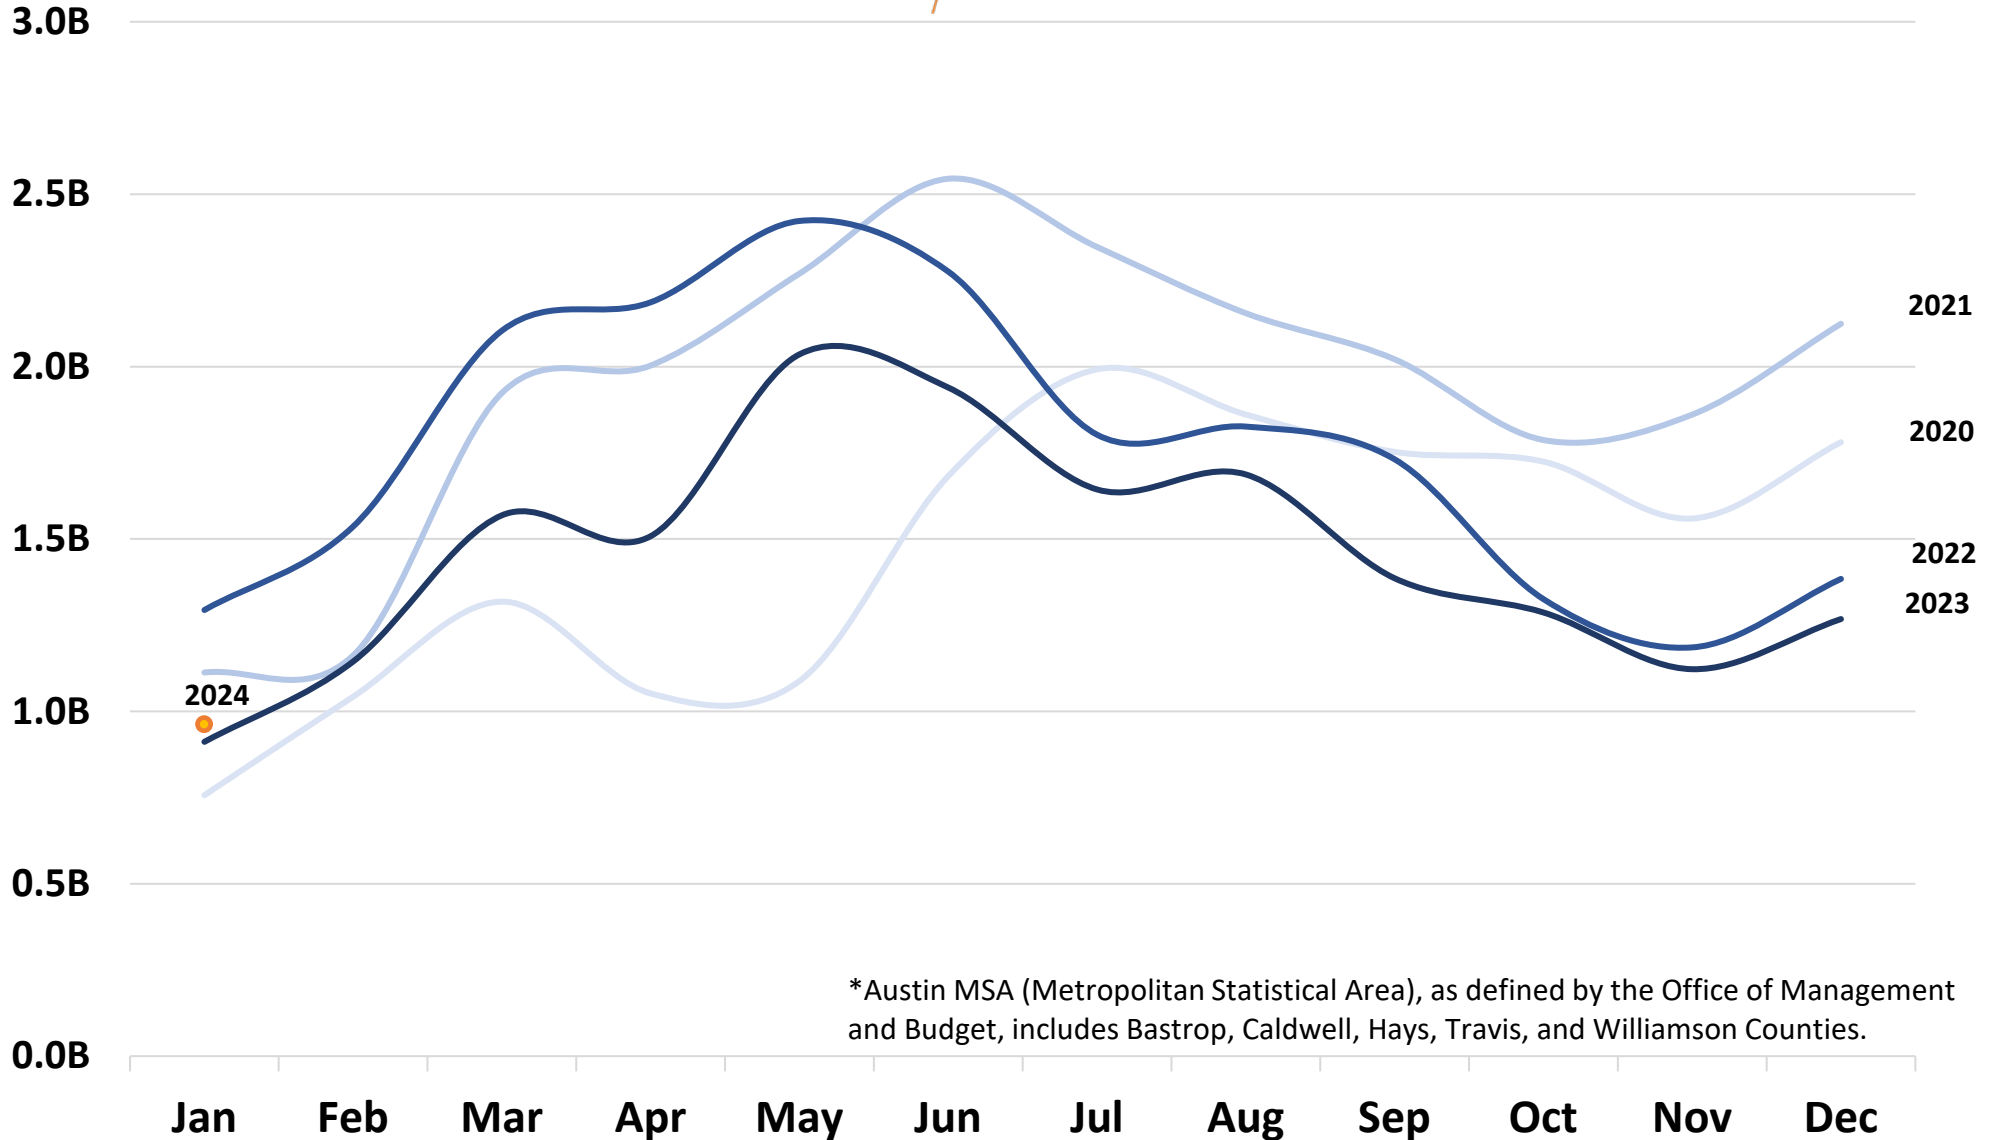

Austin MSA Average Sales Price - 2020-2024

— 2020 — 2021 — 2022 — 2023 — 2024

*Austin MSA (Metropolitan Statistical Area), as defined by the Office of Management and Budget, includes Bastrop, Caldwell, Hays, Travis, and Williamson Counties.

Austin MSA Median Sales Price - 2020-2024

— 2020 — 2021 — 2022 — 2023 — 2024

*Austin MSA (Metropolitan Statistical Area), as defined by the Office of Management and Budget, includes Bastrop, Caldwell, Hays, Travis, and Williamson Counties.

Austin MSA Residential Sales Volume - 2020-2024

— 2020 — 2021 — 2022 — 2023 — 2024

*Austin MSA (Metropolitan Statistical Area), as defined by the Office of Management and Budget, includes Bastrop, Caldwell, Hays, Travis, and Williamson Counties.

Austin MSA Months of Inventory - 2020-2024

— 2020 — 2021 — 2022 — 2023 — 2024

*Austin MSA (Metropolitan Statistical Area), as defined by the Office of Management and Budget, includes Bastrop, Caldwell, Hays, Travis, and Williamson Counties.