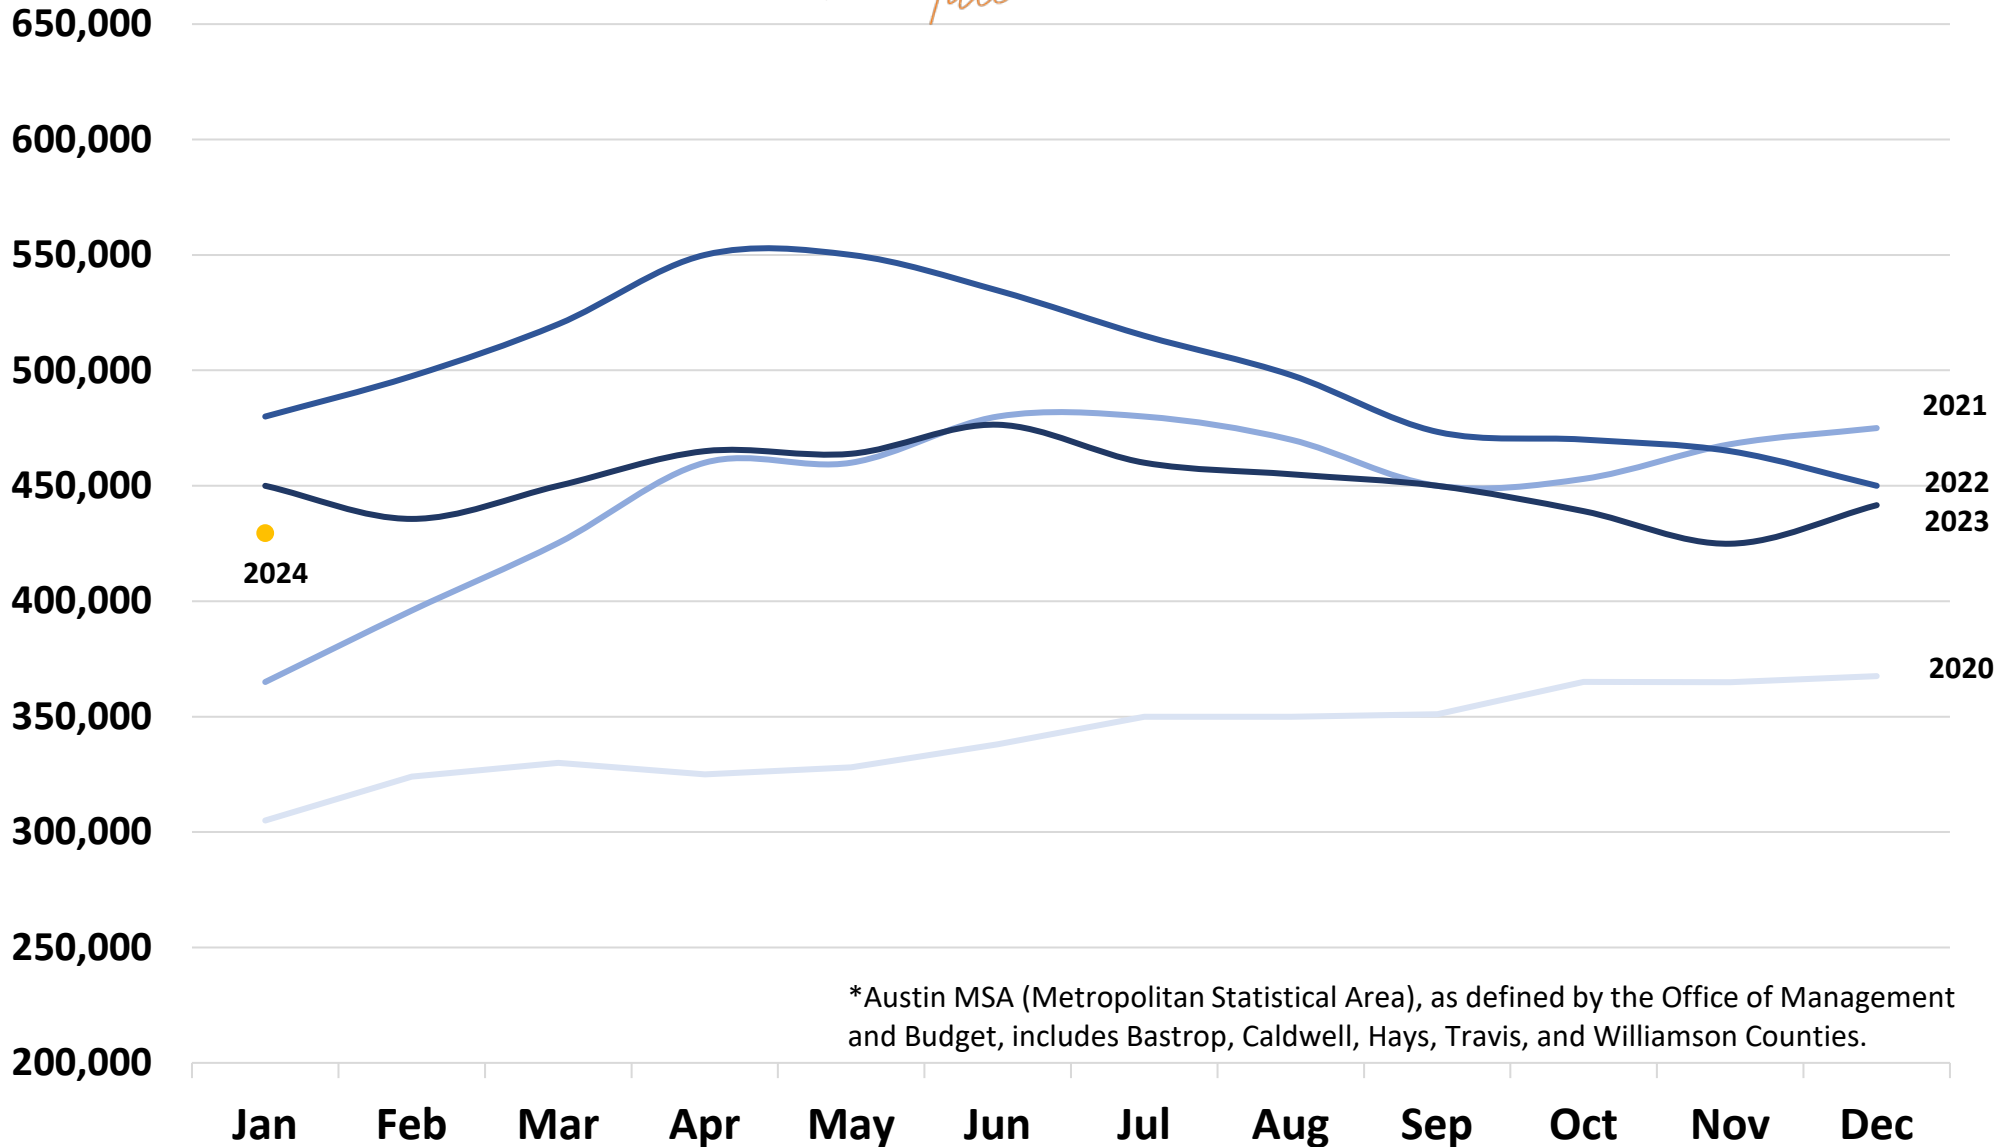

Austin MSA Residential Sales - 2020-2024

— 2020 — 2021 — 2022 — 2023 — 2024

*Austin MSA (Metropolitan Statistical Area), as defined by the Office of Management and Budget, includes Bastrop, Caldwell, Hays, Travis, and Williamson Counties.

Austin MSA Average Sales Price - 2020-2024

— 2020 — 2021 — 2022 — 2023 — 2024

*Austin MSA (Metropolitan Statistical Area), as defined by the Office of Management and Budget, includes Bastrop, Caldwell, Hays, Travis, and Williamson Counties.

Austin MSA Median Sales Price - 2020-2024

— 2020 — 2021 — 2022 — 2023 — 2024

*Austin MSA (Metropolitan Statistical Area), as defined by the Office of Management and Budget, includes Bastrop, Caldwell, Hays, Travis, and Williamson Counties.

Austin MSA Residential Sales Volume - 2020-2024

— 2020 — 2021 — 2022 — 2023 — 2024

*Austin MSA (Metropolitan Statistical Area), as defined by the Office of Management and Budget, includes Bastrop, Caldwell, Hays, Travis, and Williamson Counties.