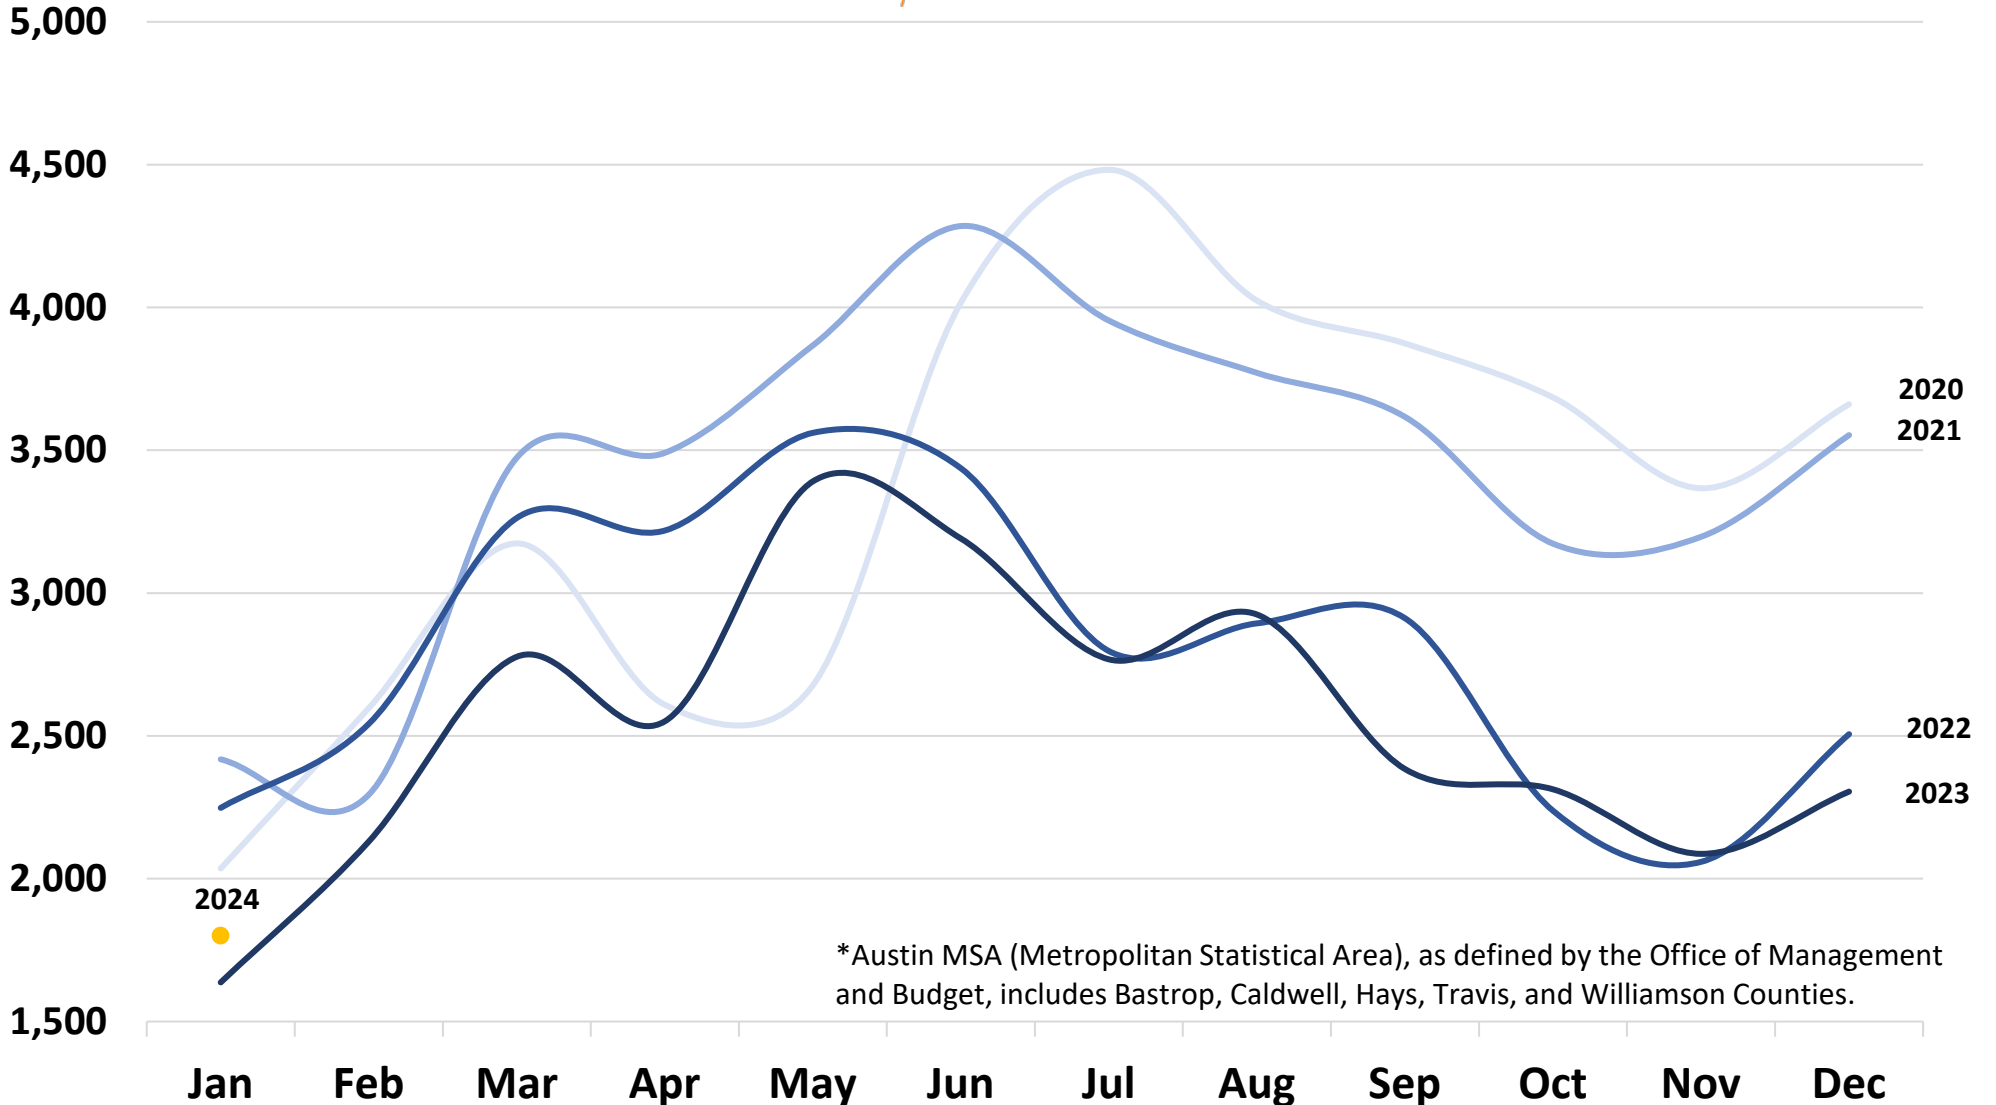

Austin MSA Residential Sales - 2020-2024

— 2020 — 2021 — 2022 — 2023 — 2024

*Austin MSA (Metropolitan Statistical Area), as defined by the Office of Management and Budget, includes Bastrop, Caldwell, Hays, Travis, and Williamson Counties.

Austin MSA Average Sales Price - 2020-2024

— 2020 — 2021 — 2022 — 2023 — 2024

*Austin MSA (Metropolitan Statistical Area), as defined by the Office of Management and Budget, includes Bastrop, Caldwell, Hays, Travis, and Williamson Counties.

Austin MSA Median Sales Price - 2020-2024

— 2020 — 2021 — 2022 — 2023 — 2024

*Austin MSA (Metropolitan Statistical Area), as defined by the Office of Management and Budget, includes Bastrop, Caldwell, Hays, Travis, and Williamson Counties.

Austin MSA Months of Inventory - 2020-2024

— 2020 — 2021 — 2022 — 2023 — 2024

*Austin MSA (Metropolitan Statistical Area), as defined by the Office of Management and Budget, includes Bastrop, Caldwell, Hays, Travis, and Williamson Counties.