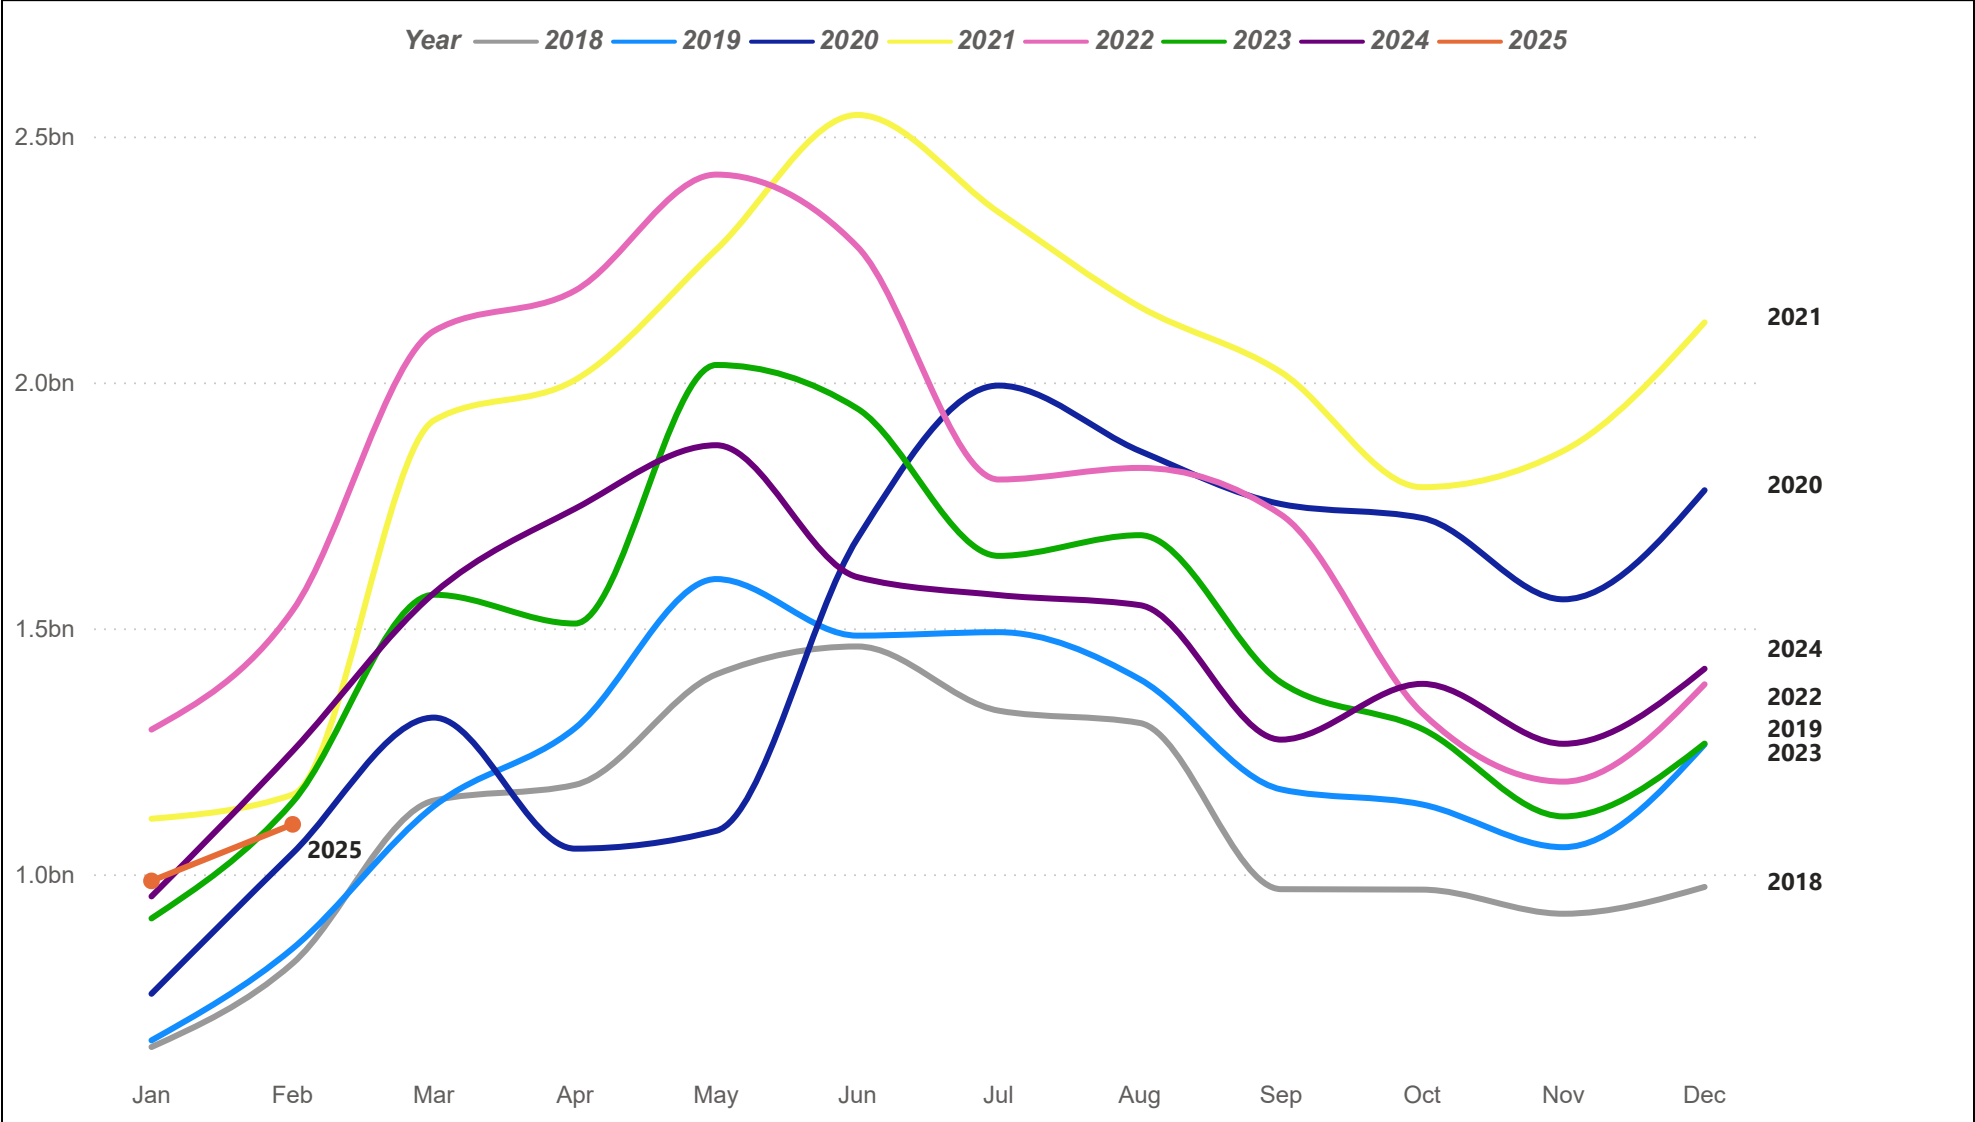

# Austin MSA Residential Sales

The Austin MSA (Metropolitan Statistical Area) consists of Bastrop, Caldwell, Hays, Travis, and Williamson counties.

# Austin MSA Average Sales Price

The Austin MSA (Metropolitan Statistical Area) consists of Bastrop, Caldwell, Hays, Travis, and Williamson counties.

# Austin MSA Median Sales Price

The Austin MSA (Metropolitan Statistical Area) consists of Bastrop, Caldwell, Hays, Travis, and Williamson counties.

# Austin MSA Residential Sales Volume

The Austin MSA (Metropolitan Statistical Area) consists of Bastrop, Caldwell, Hays, Travis, and Williamson counties.