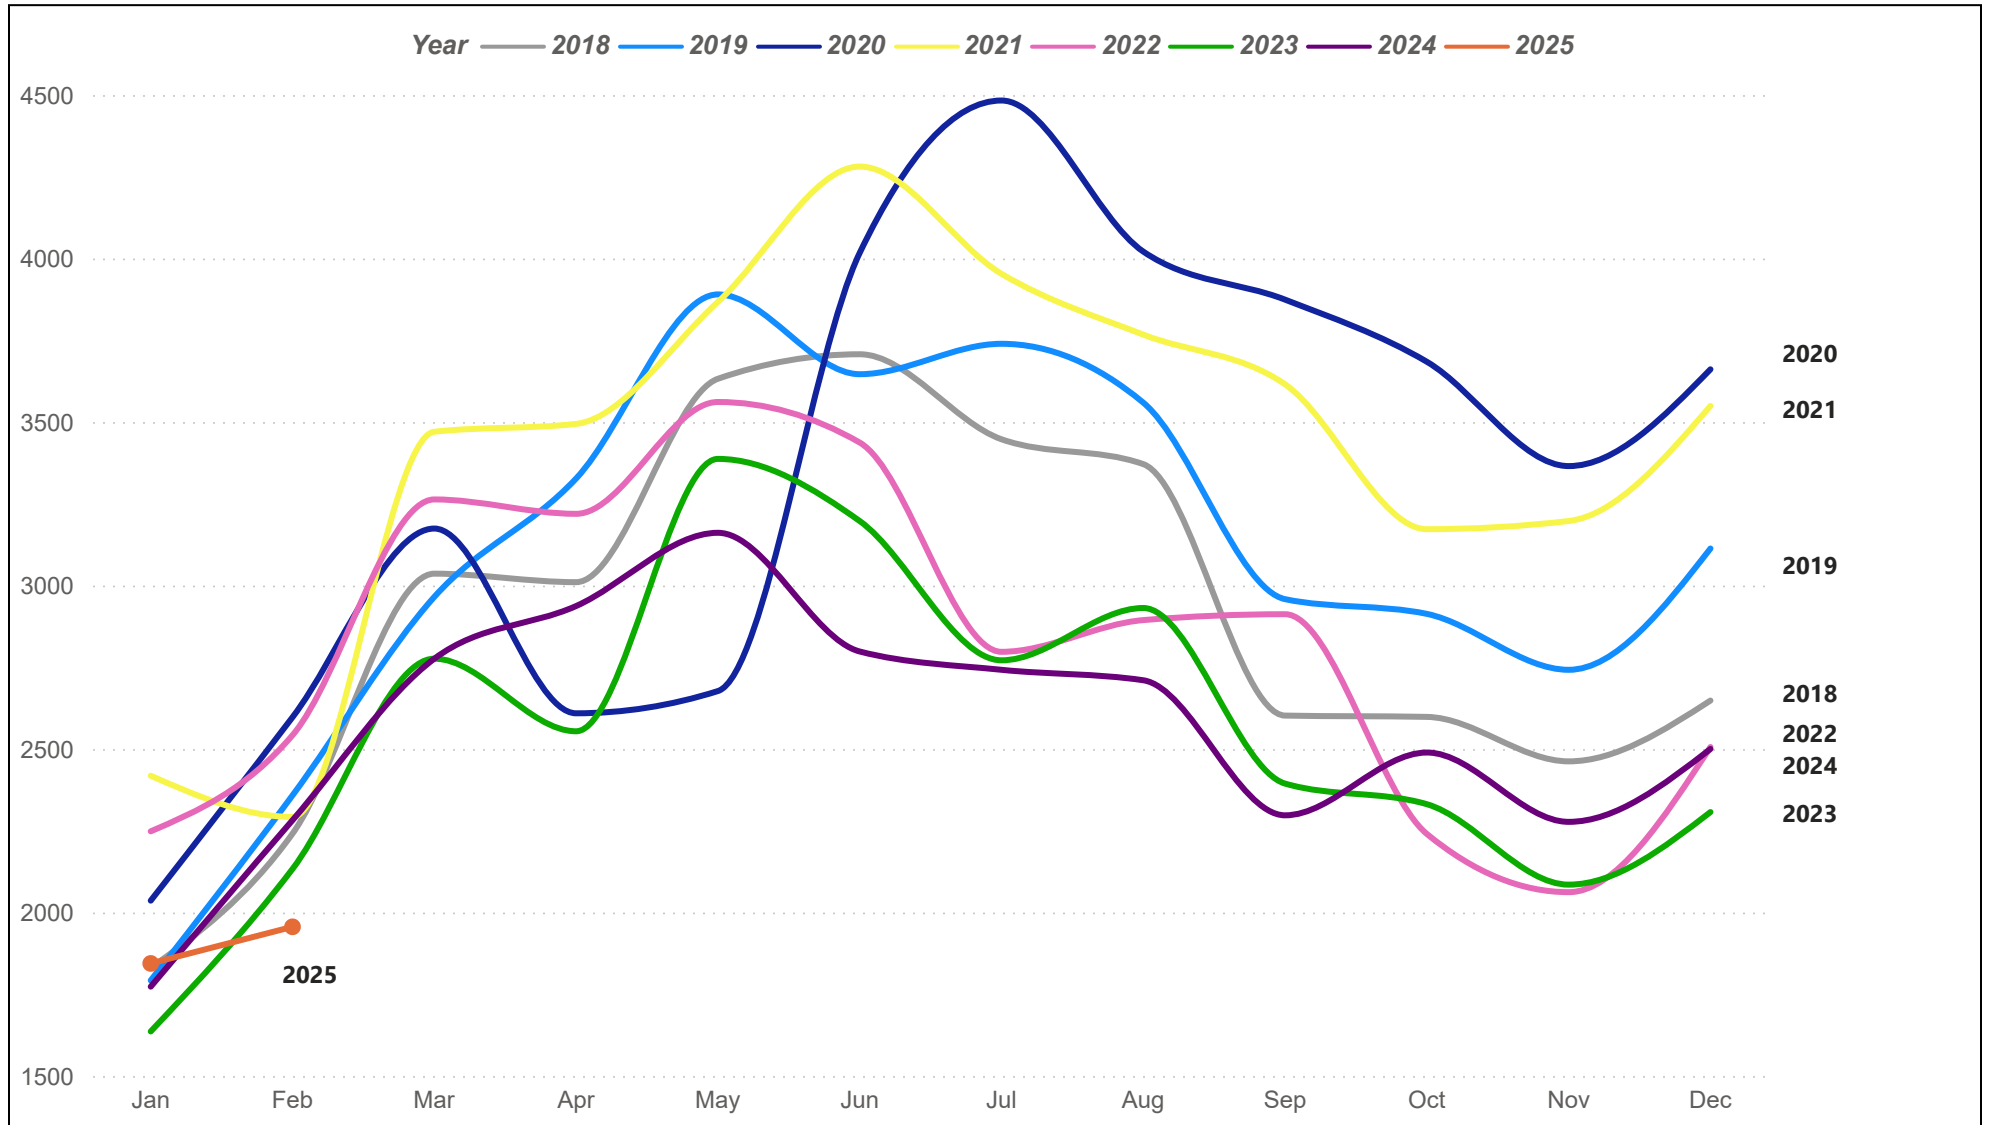

# Austin MSA Residential Sales

The Austin MSA (Metropolitan Statistical Area) consists of Bastrop, Caldwell, Hays, Travis, and Williamson counties.

# Austin MSA Average Sales Price

The Austin MSA (Metropolitan Statistical Area) consists of Bastrop, Caldwell, Hays, Travis, and Williamson counties.

# Austin MSA Median Sales Price

The Austin MSA (Metropolitan Statistical Area) consists of Bastrop, Caldwell, Hays, Travis, and Williamson counties.

# Austin MSA Residential Sales Volume

The Austin MSA (Metropolitan Statistical Area) consists of Bastrop, Caldwell, Hays, Travis, and Williamson counties.