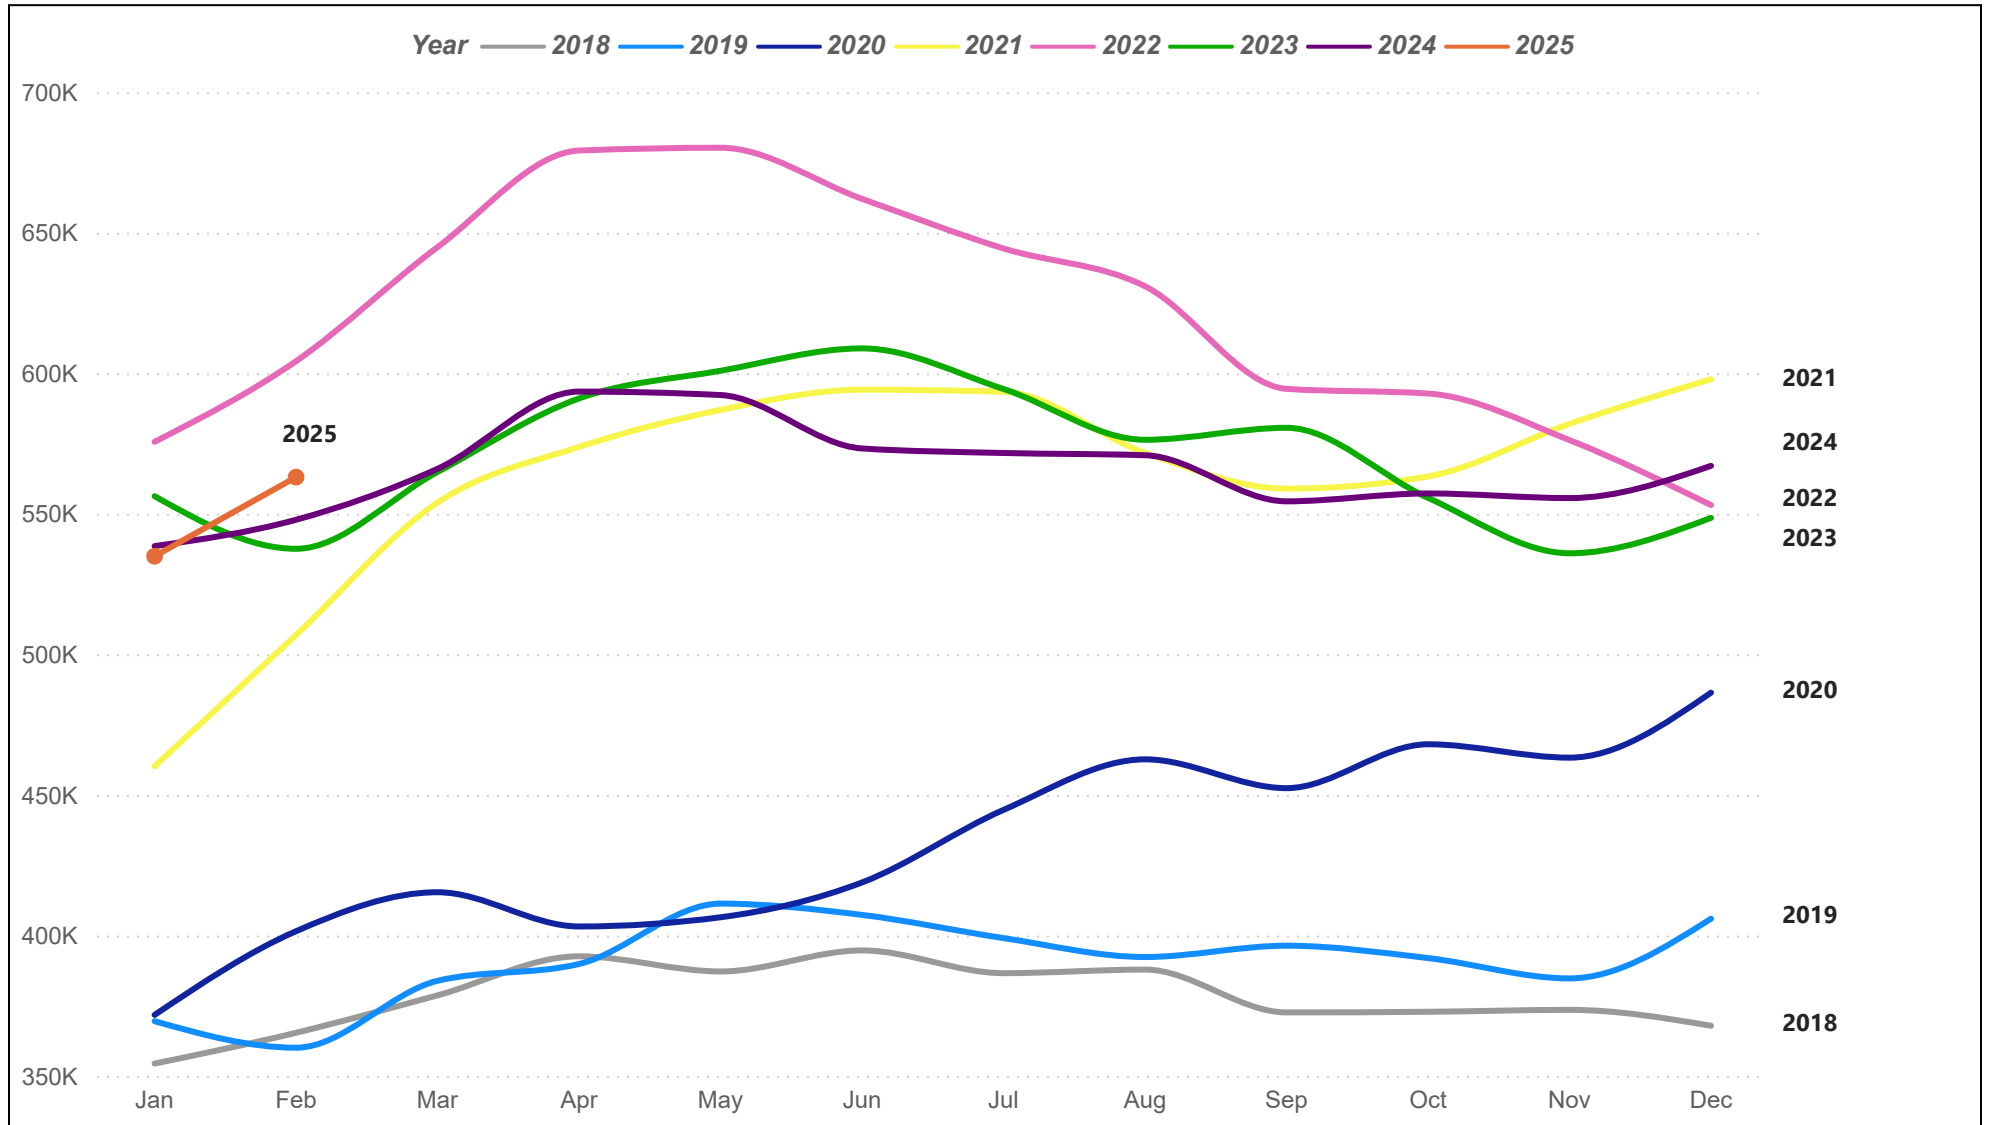

# Austin MSA Residential Sales

The Austin MSA (Metropolitan Statistical Area) consists of Bastrop, Caldwell, Hays, Travis, and Williamson counties.

# Austin MSA Average Sales Price

The Austin MSA (Metropolitan Statistical Area) consists of Bastrop, Caldwell, Hays, Travis, and Williamson counties.

# Austin MSA Median Sales Price

The Austin MSA (Metropolitan Statistical Area) consists of Bastrop, Caldwell, Hays, Travis, and Williamson counties.