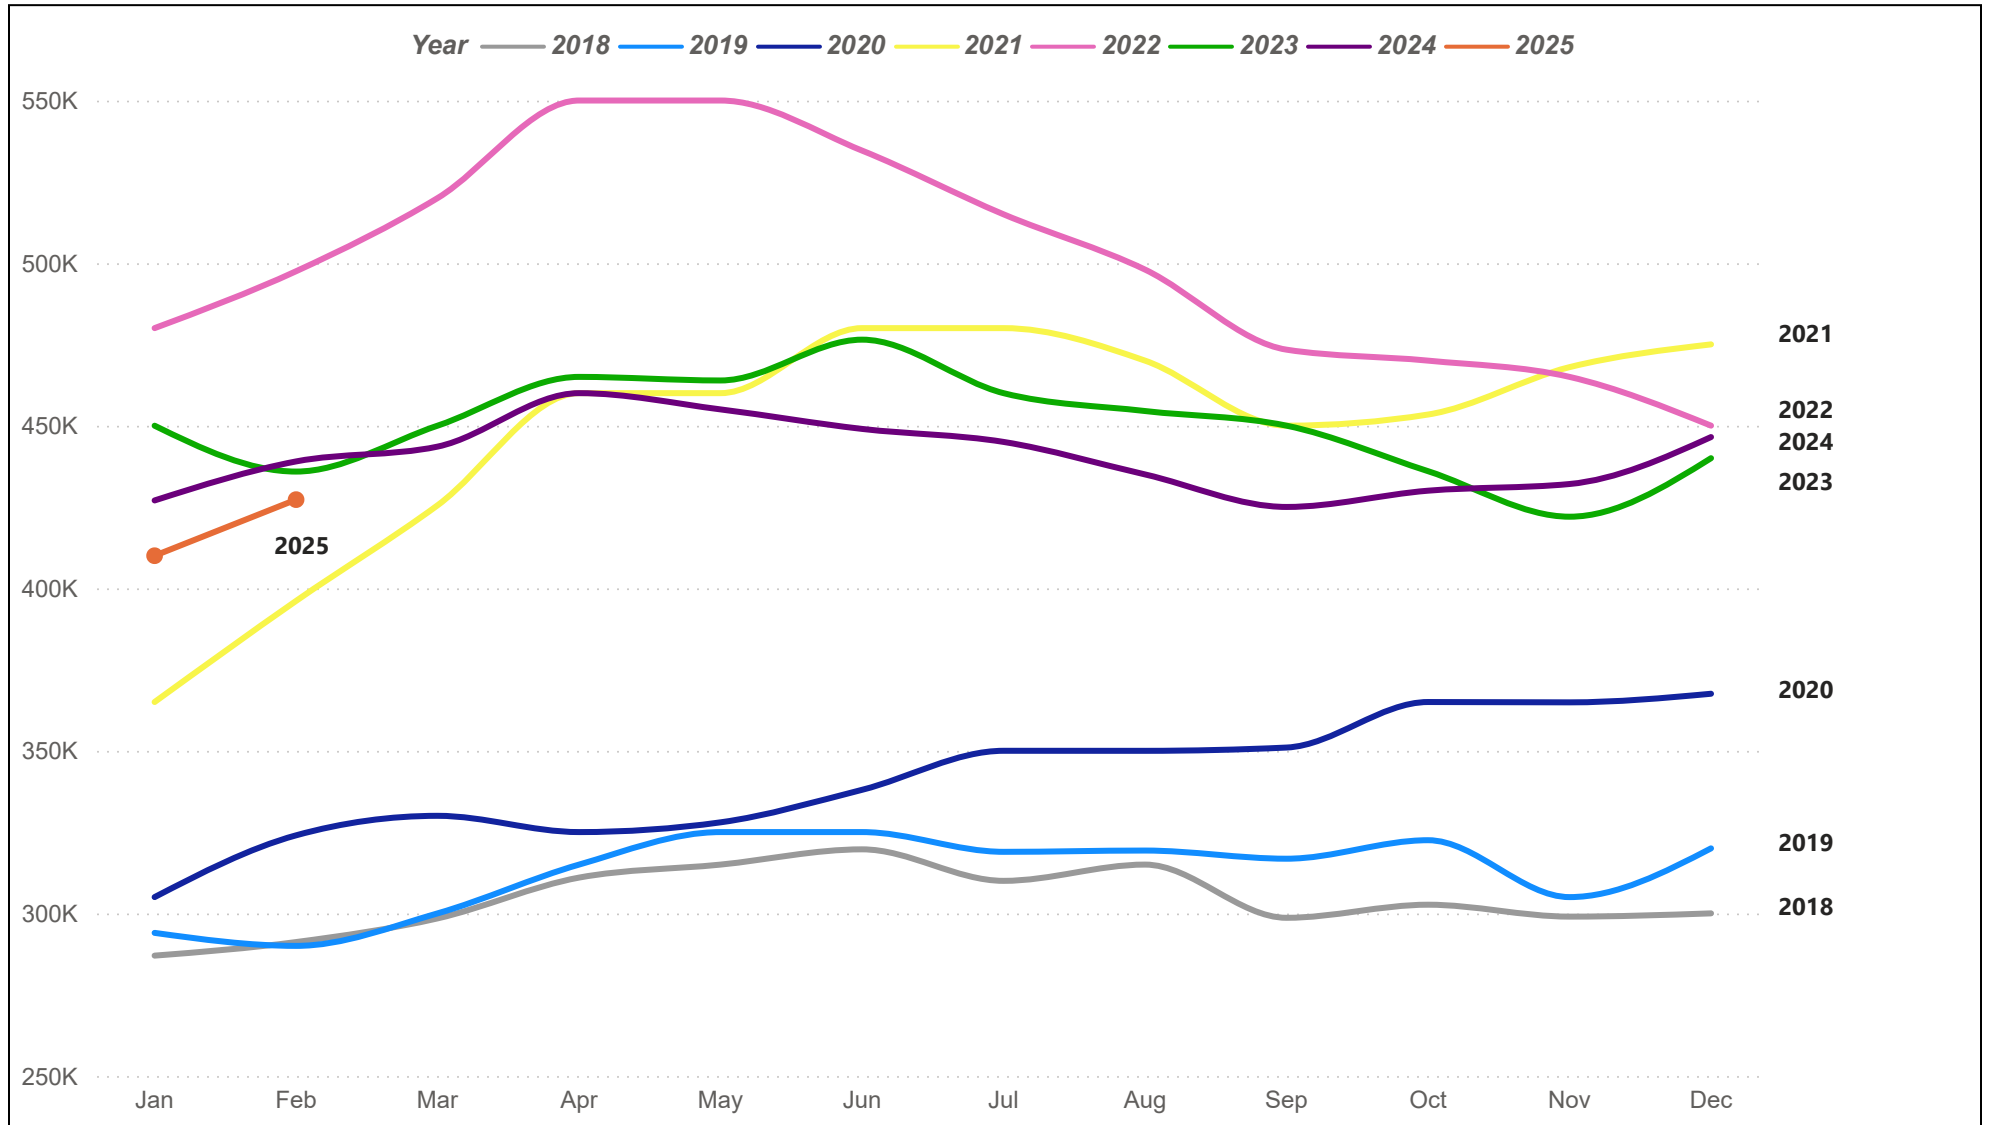

# Austin MSA Residential Sales

The Austin MSA (Metropolitan Statistical Area) consists of Bastrop, Caldwell, Hays, Travis, and Williamson counties.

# Austin MSA Average Sales Price

The Austin MSA (Metropolitan Statistical Area) consists of Bastrop, Caldwell, Hays, Travis, and Williamson counties.

# Austin MSA Median Sales Price

The Austin MSA (Metropolitan Statistical Area) consists of Bastrop, Caldwell, Hays, Travis, and Williamson counties.

# Austin MSA Residential Sales Volume

The Austin MSA (Metropolitan Statistical Area) consists of Bastrop, Caldwell, Hays, Travis, and Williamson counties.