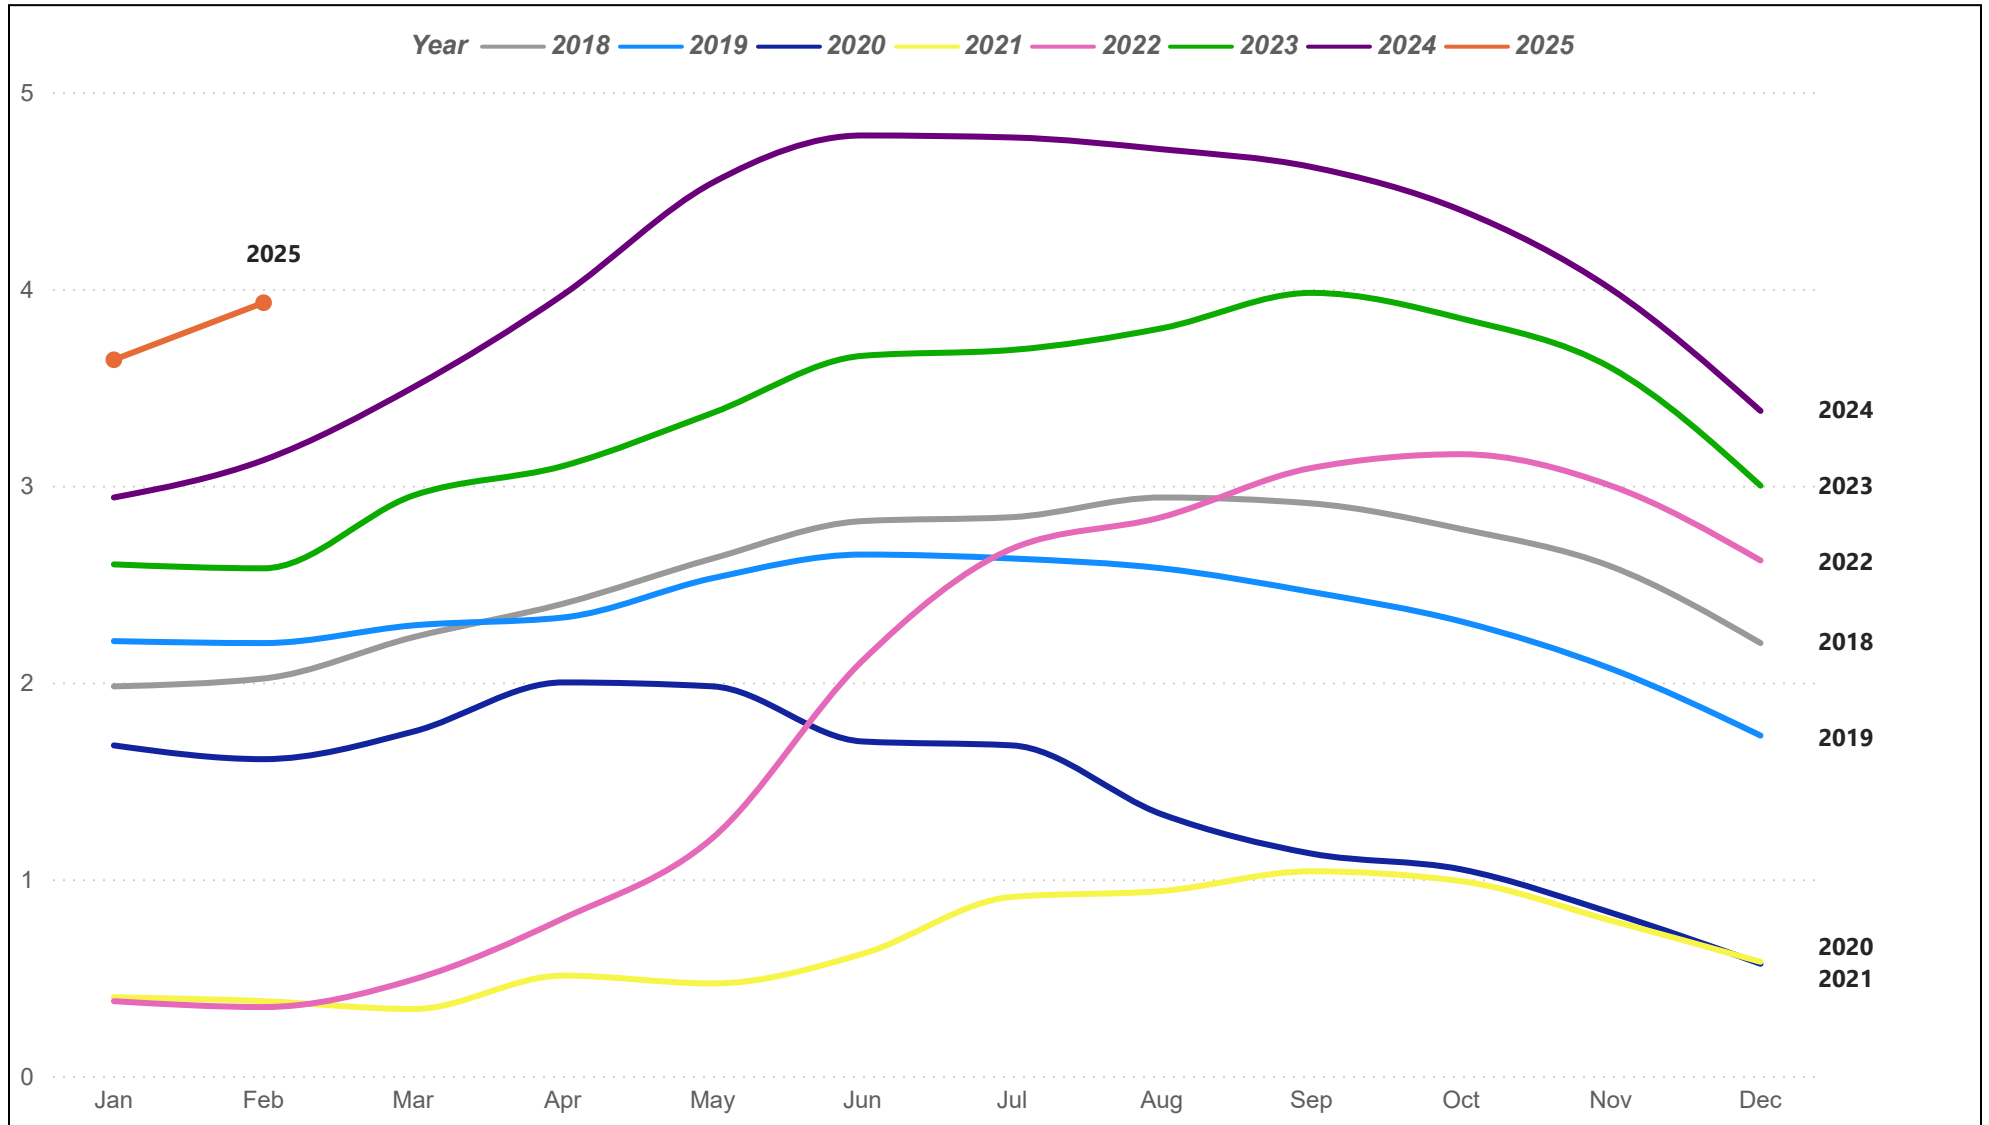

Austin MSA Months of Inventory

The Austin MSA (Metropolitan Statistical Area) consists of Bastrop, Caldwell, Hays, Travis, and Williamson counties.