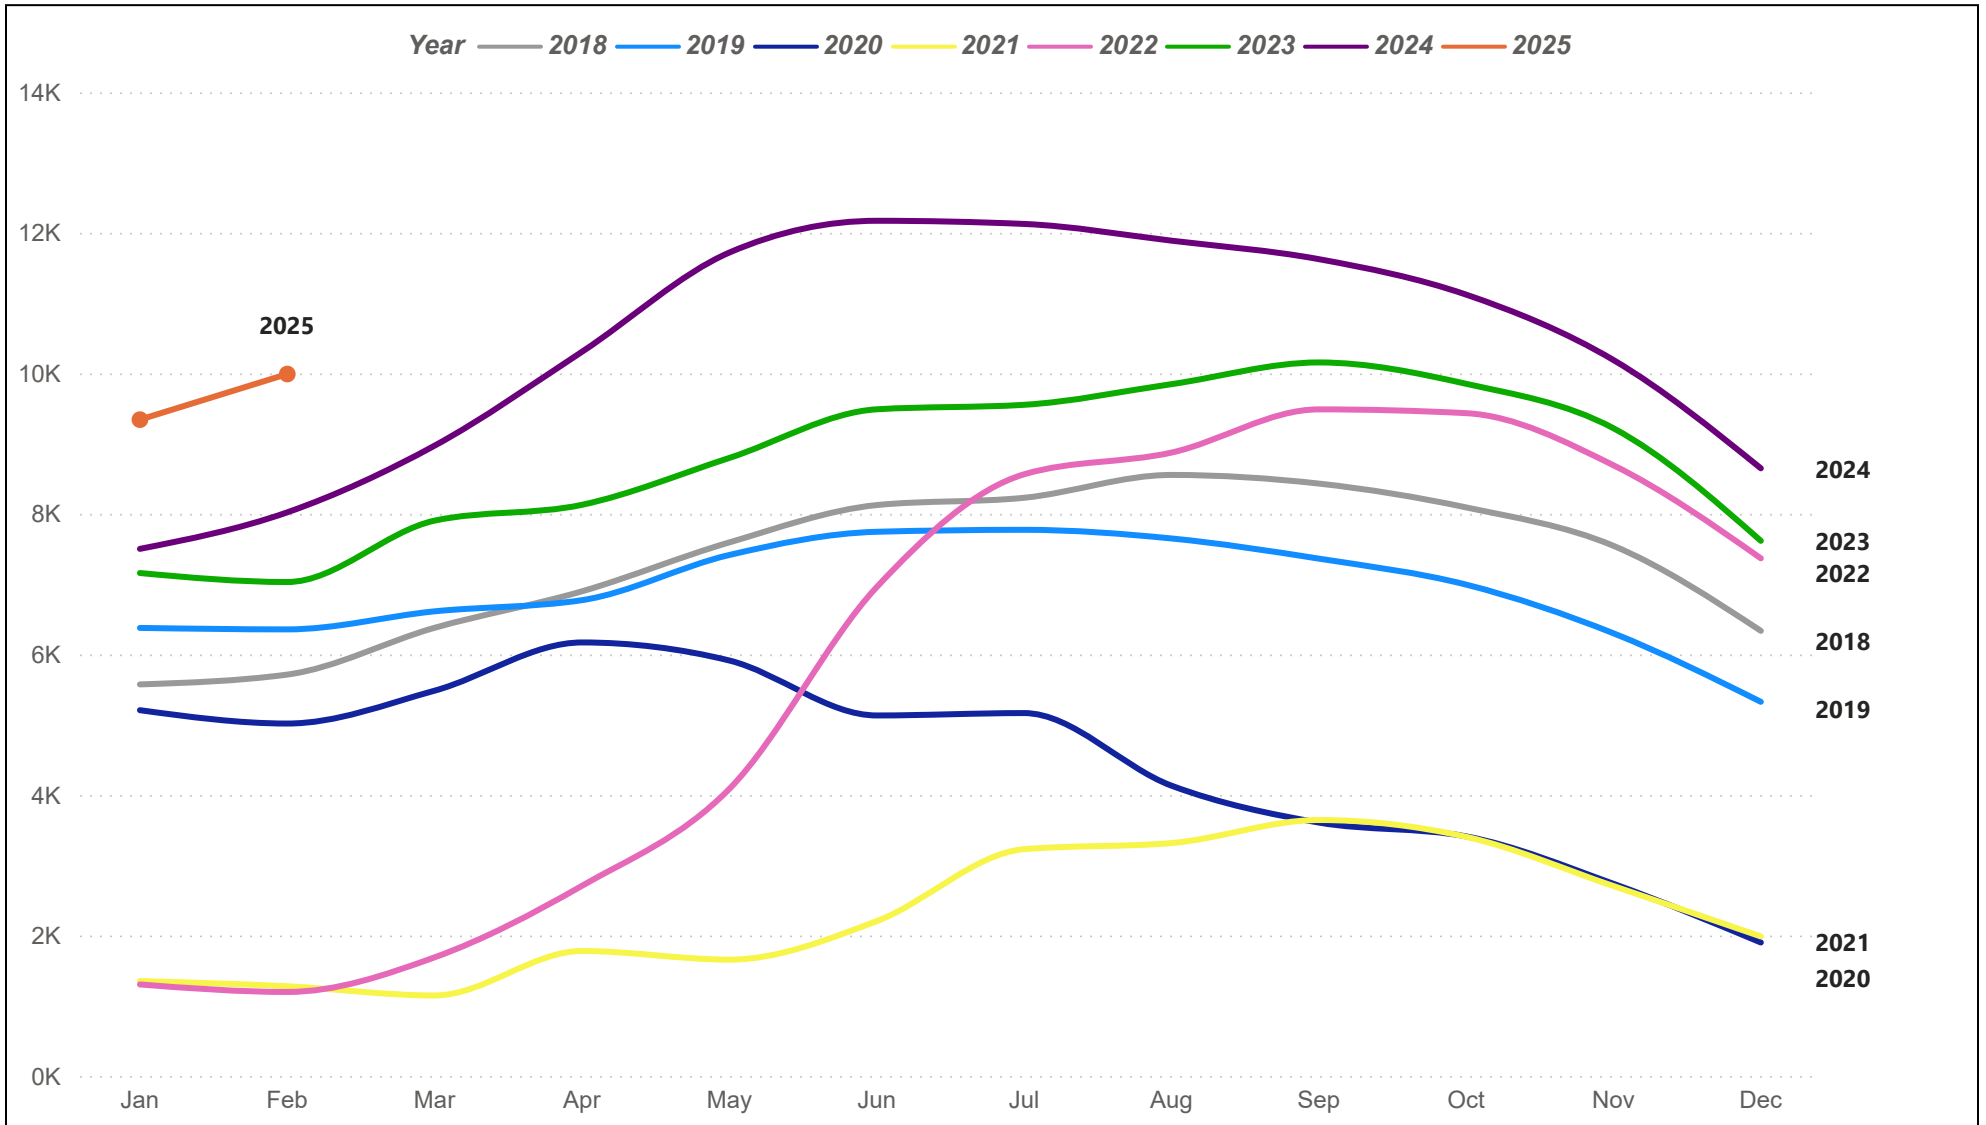

Austin MSA Active Listings

The Austin MSA (Metropolitan Statistical Area) consists of Bastrop, Caldwell, Hays, Travis, and Williamson counties.