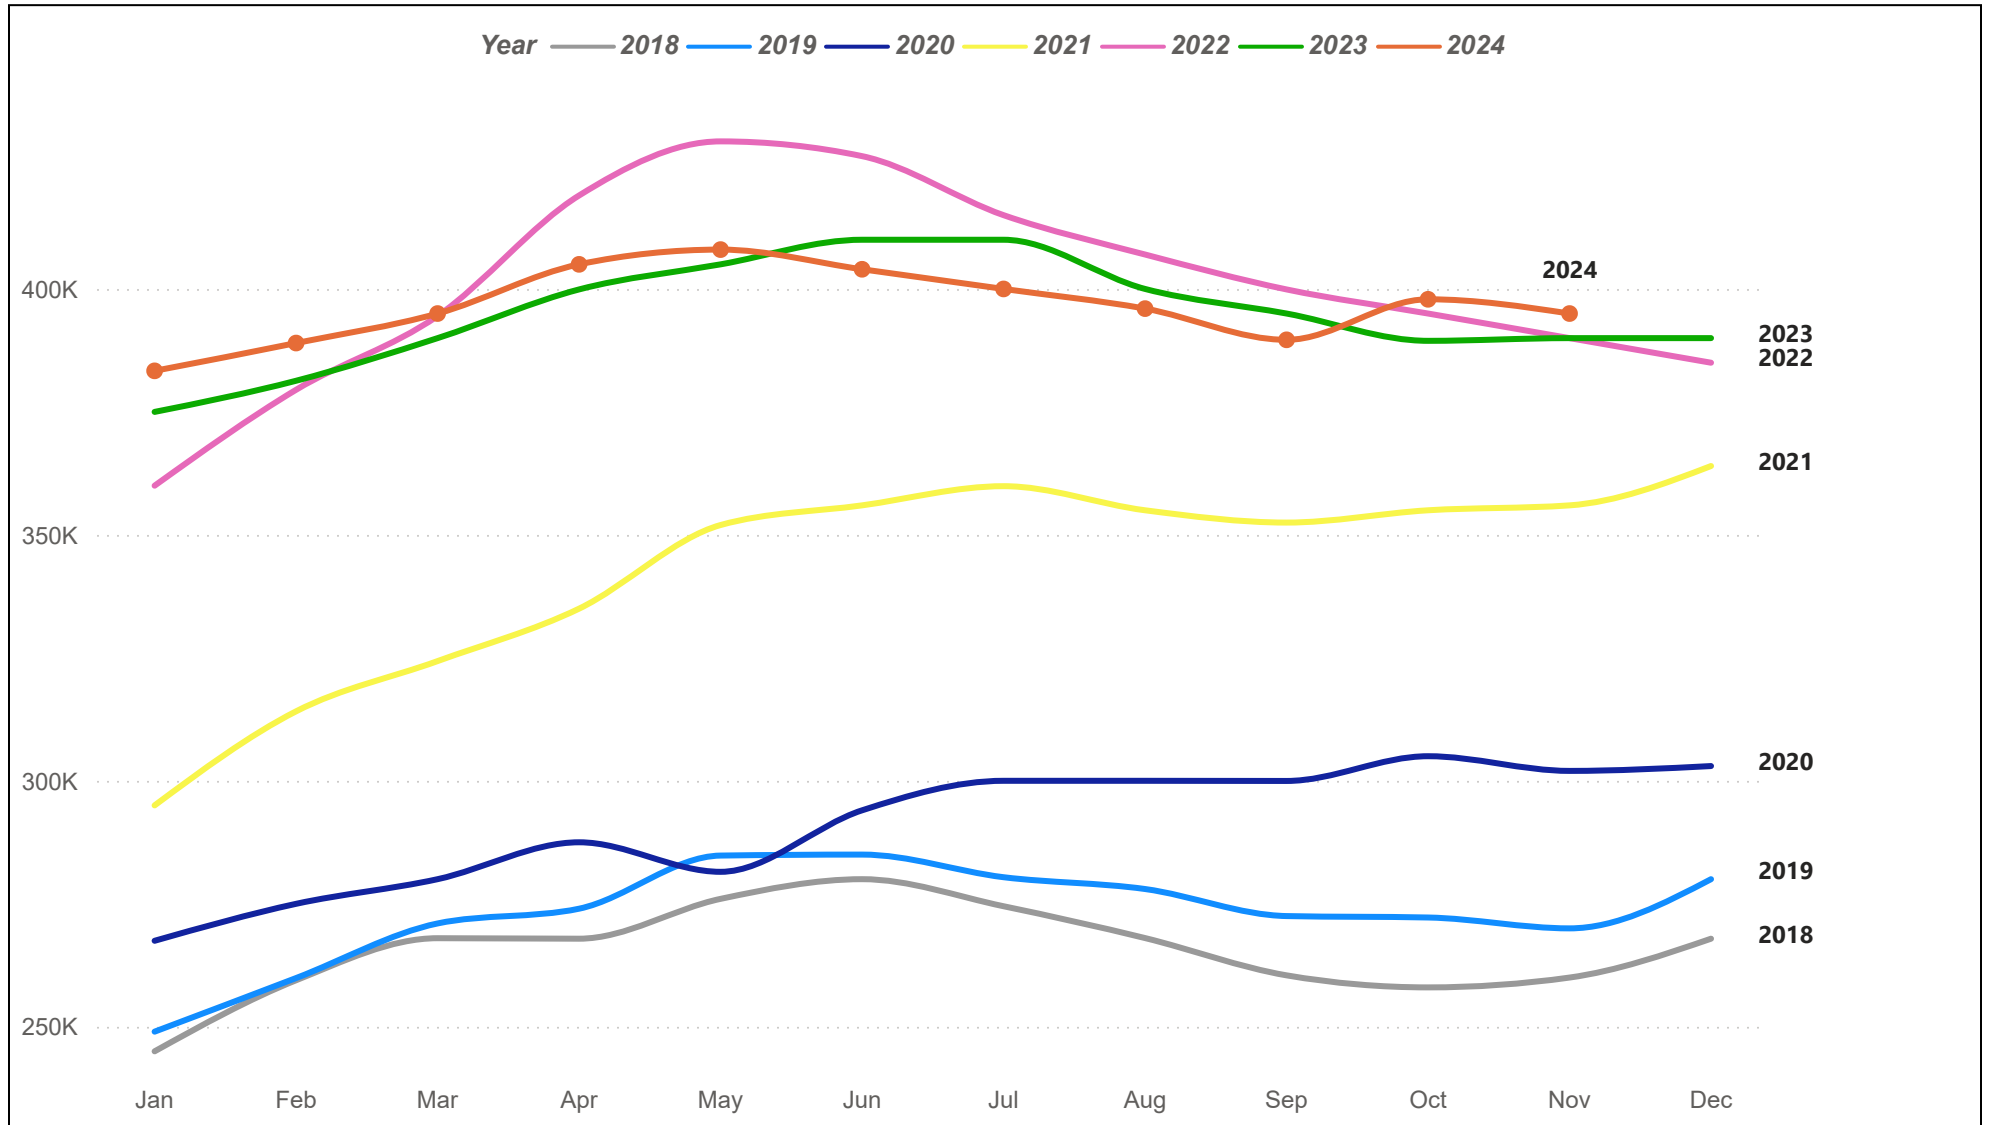

DFW MSA Residential Sales

The DFW MSA (Metropolitan Statistical Area) consists of Collin, Dallas, Denton, Ellis, Hunt, Kaufman, Rockwall, Hood, Johnson, Parker, Somervell, Tarrant, and Wise counties.

DFW MSA Average Sales Price

The DFW MSA (Metropolitan Statistical Area) consists of Collin, Dallas, Denton, Ellis, Hunt, Kaufman, Rockwall, Hood, Johnson, Parker, Somervell, Tarrant, and Wise counties.

DFW MSA Median Sales Price

The DFW MSA (Metropolitan Statistical Area) consists of Collin, Dallas, Denton, Ellis, Hunt, Kaufman, Rockwall, Hood, Johnson, Parker, Somervell, Tarrant, and Wise counties.

DFW MSA Residential Sales Volume

The DFW MSA (Metropolitan Statistical Area) consists of Collin, Dallas, Denton, Ellis, Hunt, Kaufman, Rockwall, Hood, Johnson, Parker, Somervell, Tarrant, and Wise counties.

DFW MSA Months of Inventory

The DFW MSA (Metropolitan Statistical Area) consists of Collin, Dallas, Denton, Ellis, Hunt, Kaufman, Rockwall, Hood, Johnson, Parker, Somervell, Tarrant, and Wise counties.