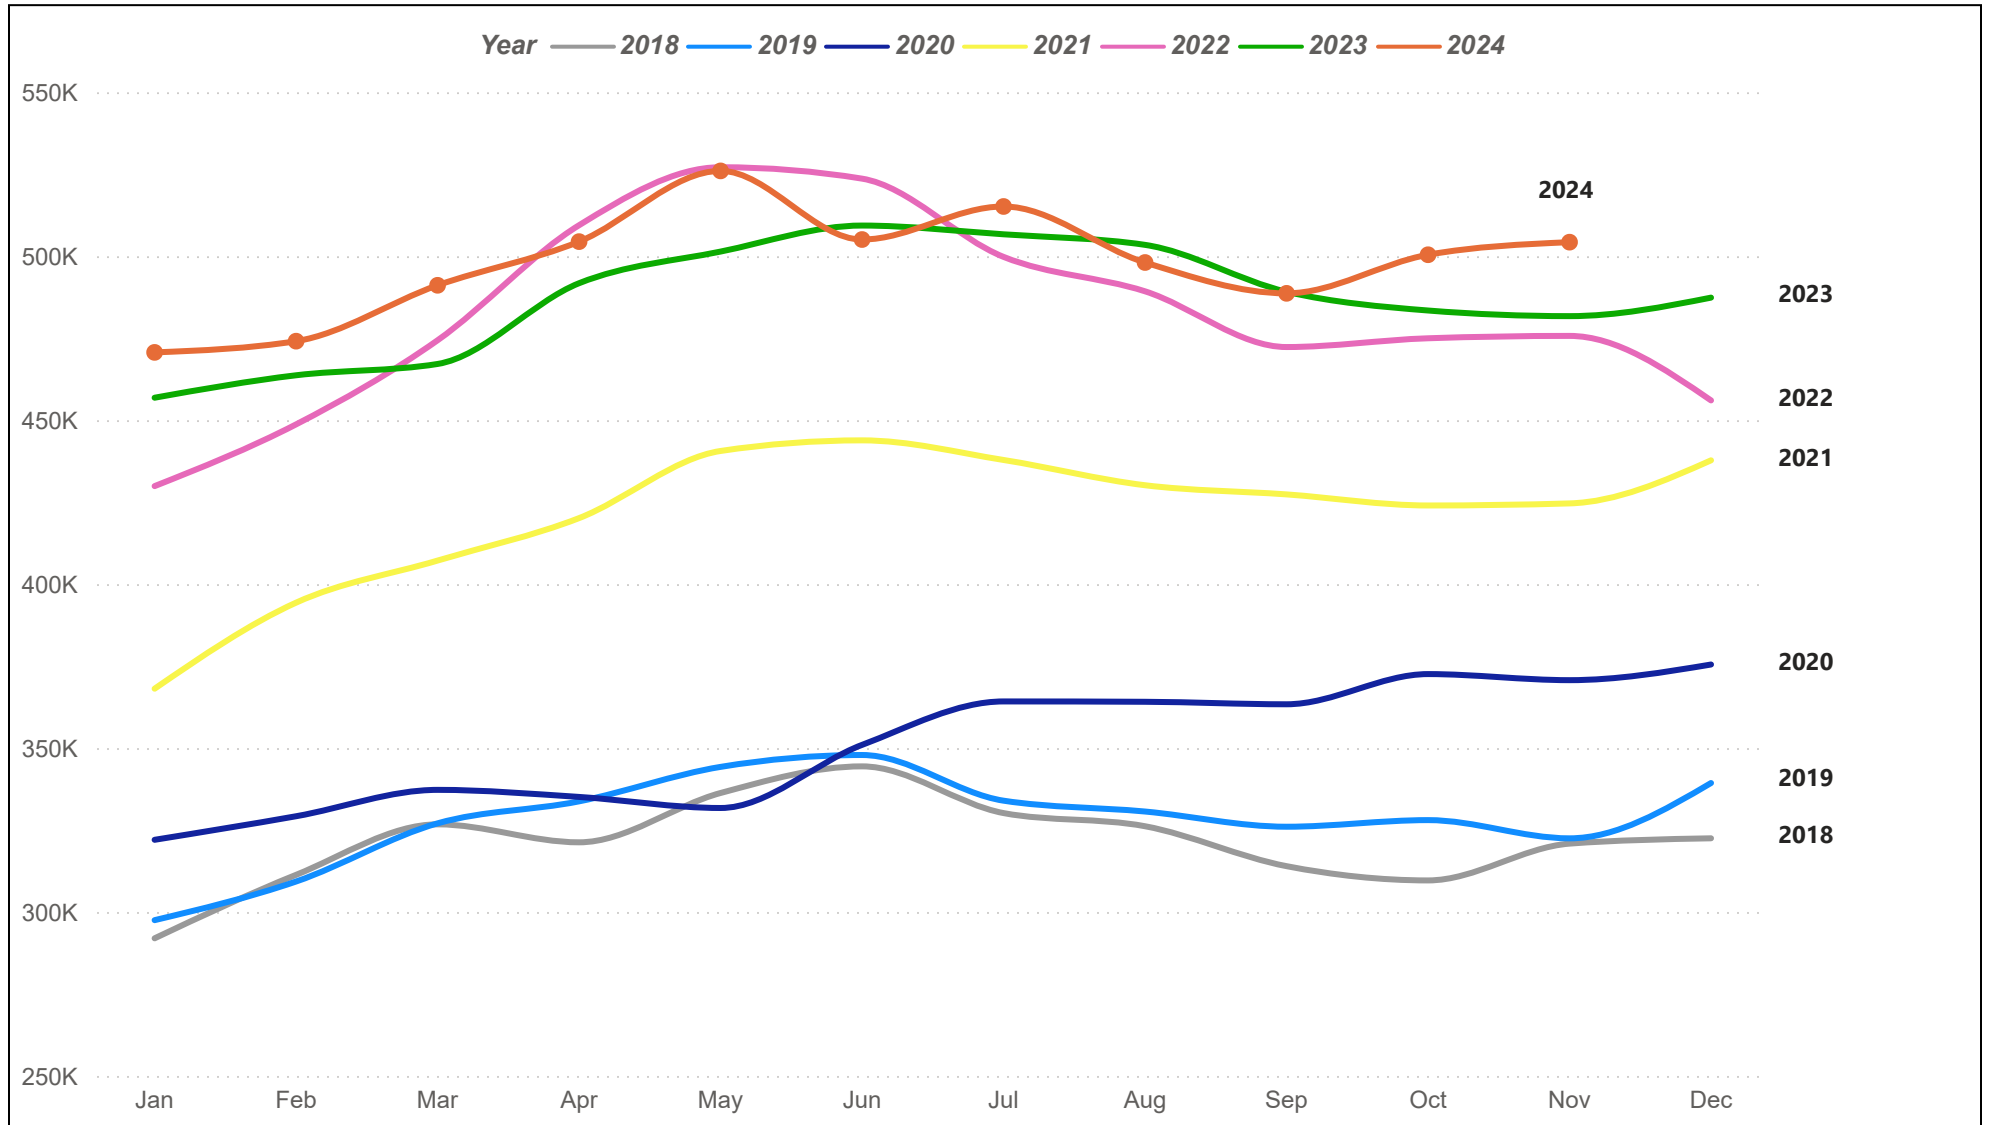

DFW MSA Residential Sales

The DFW MSA (Metropolitan Statistical Area) consists of Collin, Dallas, Denton, Ellis, Hunt, Kaufman, Rockwall, Hood, Johnson, Parker, Somervell, Tarrant, and Wise counties.

DFW MSA Average Sales Price

The DFW MSA (Metropolitan Statistical Area) consists of Collin, Dallas, Denton, Ellis, Hunt, Kaufman, Rockwall, Hood, Johnson, Parker, Somervell, Tarrant, and Wise counties.

DFW MSA Median Sales Price

The DFW MSA (Metropolitan Statistical Area) consists of Collin, Dallas, Denton, Ellis, Hunt, Kaufman, Rockwall, Hood, Johnson, Parker, Somervell, Tarrant, and Wise counties.

DFW MSA Residential Sales Volume

The DFW MSA (Metropolitan Statistical Area) consists of Collin, Dallas, Denton, Ellis, Hunt, Kaufman, Rockwall, Hood, Johnson, Parker, Somervell, Tarrant, and Wise counties.

DFW MSA Months of Inventory

The DFW MSA (Metropolitan Statistical Area) consists of Collin, Dallas, Denton, Ellis, Hunt, Kaufman, Rockwall, Hood, Johnson, Parker, Somervell, Tarrant, and Wise counties.