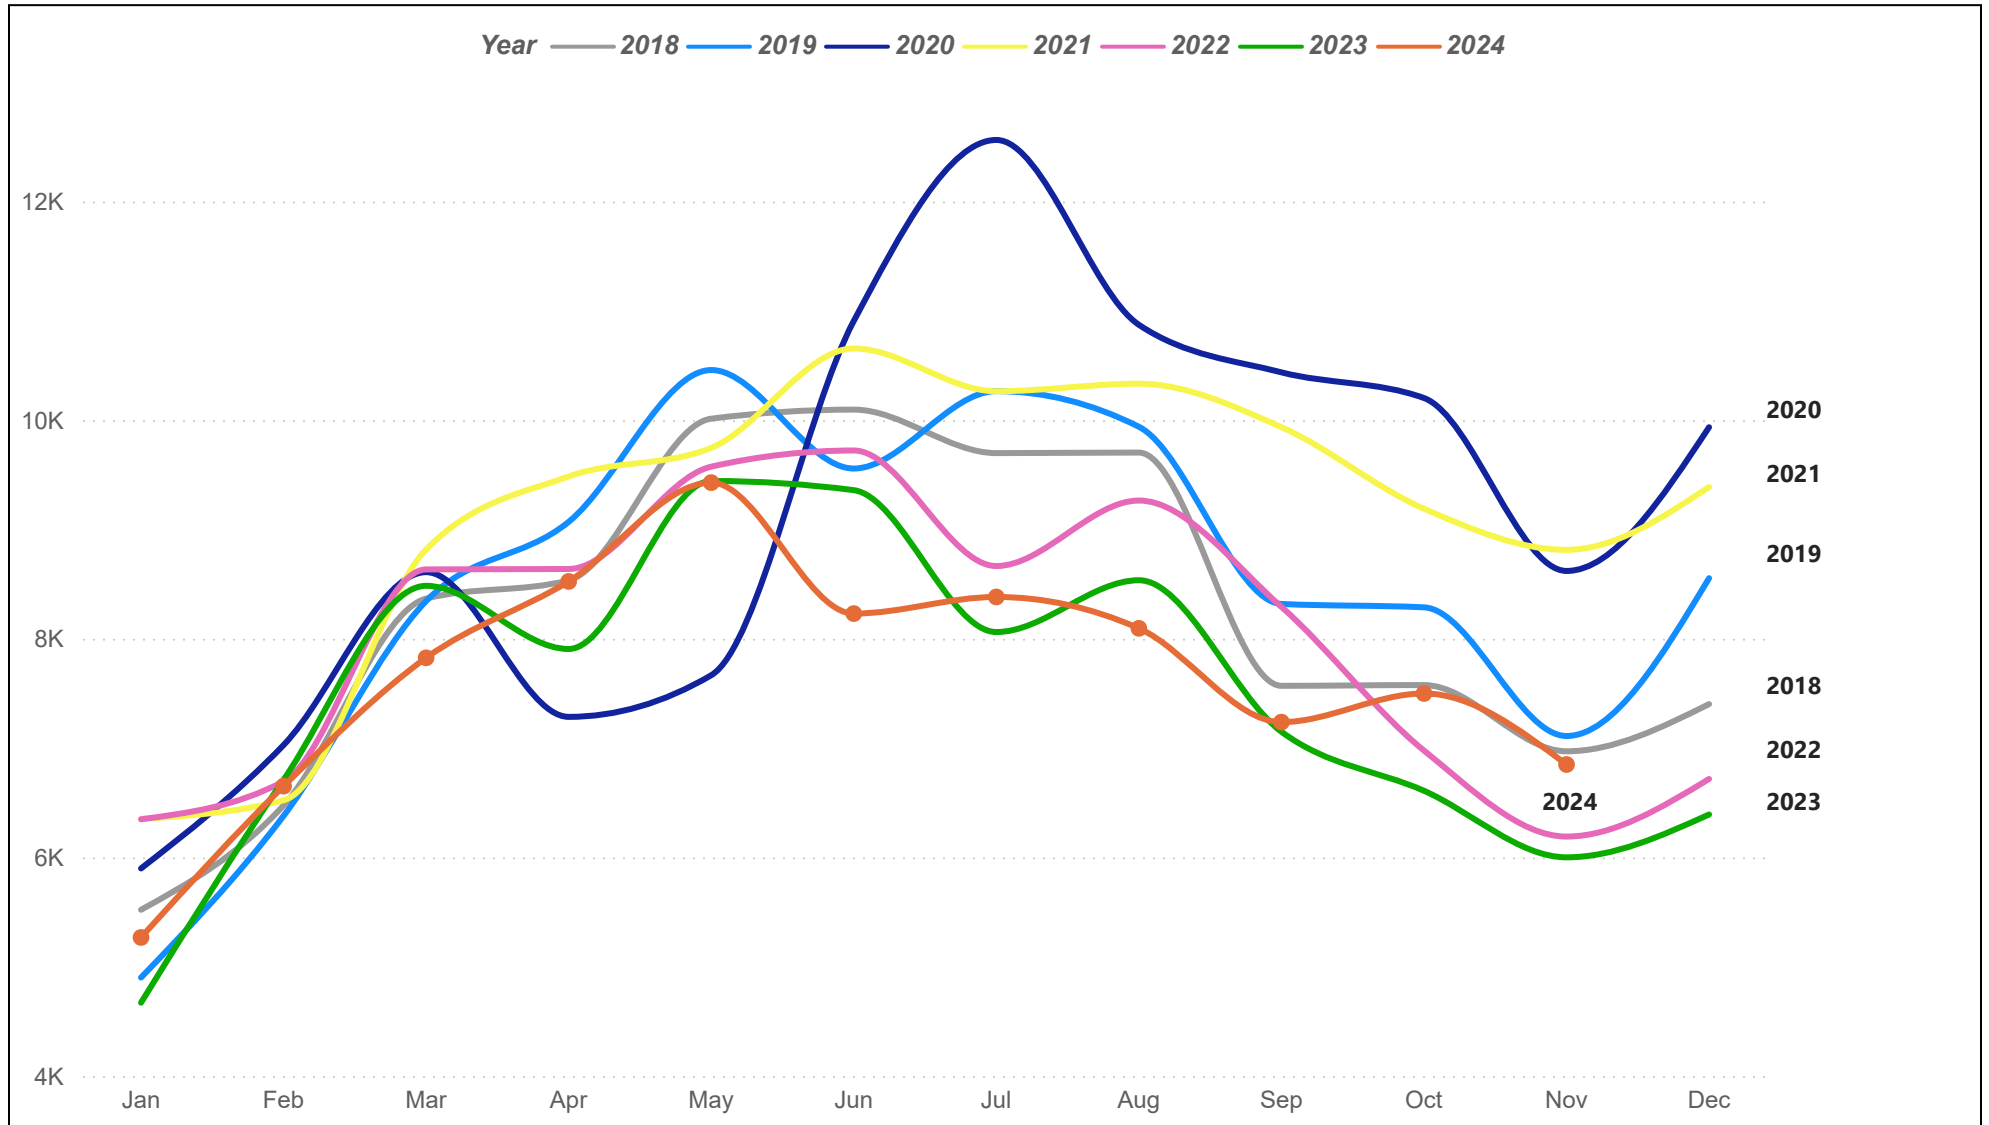

DFW MSA Residential Sales

The DFW MSA (Metropolitan Statistical Area) consists of Collin, Dallas, Denton, Ellis, Hunt, Kaufman, Rockwall, Hood, Johnson, Parker, Somervell, Tarrant, and Wise counties.

DFW MSA Average Sales Price

The DFW MSA (Metropolitan Statistical Area) consists of Collin, Dallas, Denton, Ellis, Hunt, Kaufman, Rockwall, Hood, Johnson, Parker, Somervell, Tarrant, and Wise counties.

DFW MSA Median Sales Price

The DFW MSA (Metropolitan Statistical Area) consists of Collin, Dallas, Denton, Ellis, Hunt, Kaufman, Rockwall, Hood, Johnson, Parker, Somervell, Tarrant, and Wise counties.

DFW MSA Residential Sales Volume

The DFW MSA (Metropolitan Statistical Area) consists of Collin, Dallas, Denton, Ellis, Hunt, Kaufman, Rockwall, Hood, Johnson, Parker, Somervell, Tarrant, and Wise counties.

DFW MSA Months of Inventory

The DFW MSA (Metropolitan Statistical Area) consists of Collin, Dallas, Denton, Ellis, Hunt, Kaufman, Rockwall, Hood, Johnson, Parker, Somervell, Tarrant, and Wise counties.