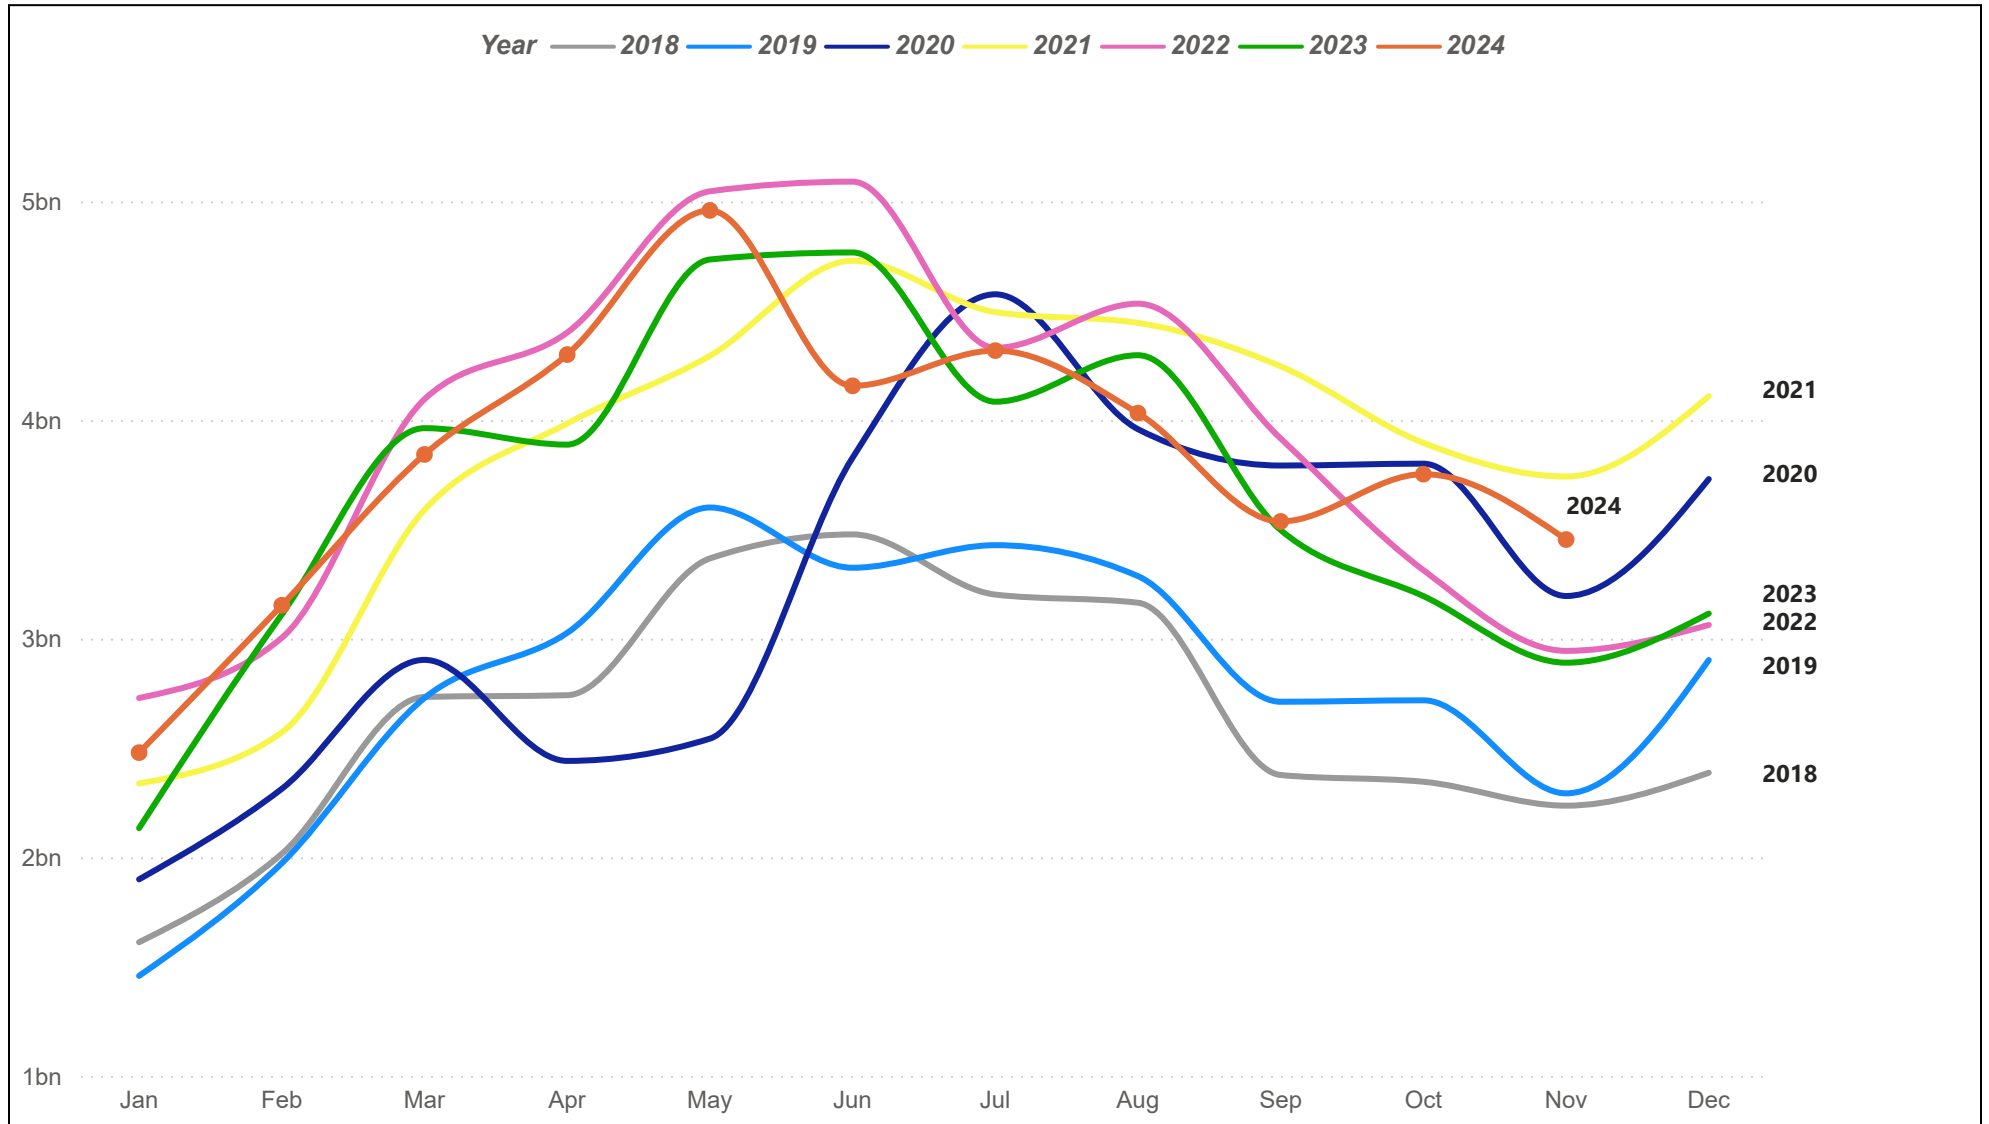

DFW MSA Residential Sales

The DFW MSA (Metropolitan Statistical Area) consists of Collin, Dallas, Denton, Ellis, Hunt, Kaufman, Rockwall, Hood, Johnson, Parker, Somervell, Tarrant, and Wise counties.

DFW MSA Average Sales Price

The DFW MSA (Metropolitan Statistical Area) consists of Collin, Dallas, Denton, Ellis, Hunt, Kaufman, Rockwall, Hood, Johnson, Parker, Somervell, Tarrant, and Wise counties.

DFW MSA Median Sales Price

The DFW MSA (Metropolitan Statistical Area) consists of Collin, Dallas, Denton, Ellis, Hunt, Kaufman, Rockwall, Hood, Johnson, Parker, Somervell, Tarrant, and Wise counties.

DFW MSA Residential Sales Volume

The DFW MSA (Metropolitan Statistical Area) consists of Collin, Dallas, Denton, Ellis, Hunt, Kaufman, Rockwall, Hood, Johnson, Parker, Somervell, Tarrant, and Wise counties.

DFW MSA Months of Inventory

The DFW MSA (Metropolitan Statistical Area) consists of Collin, Dallas, Denton, Ellis, Hunt, Kaufman, Rockwall, Hood, Johnson, Parker, Somervell, Tarrant, and Wise counties.