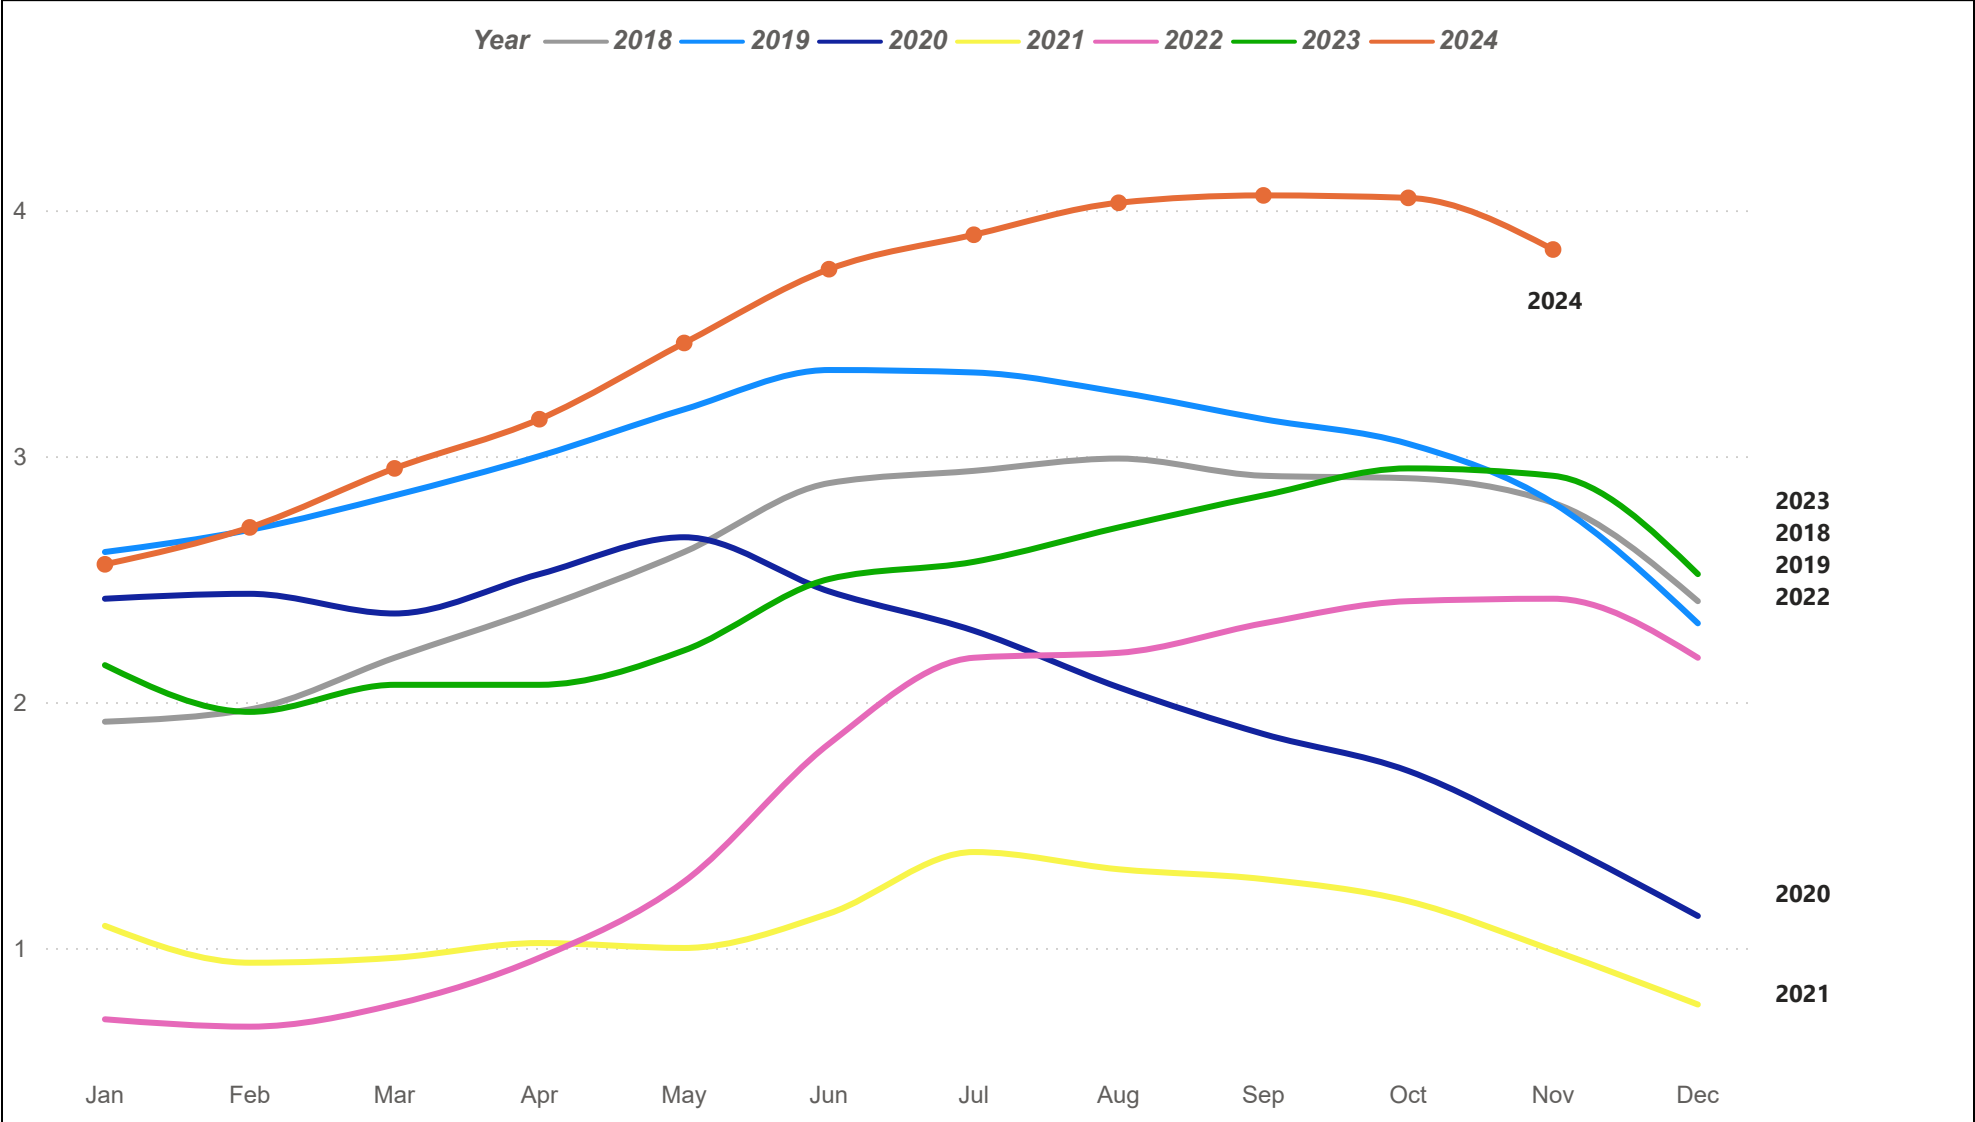

DFW MSA Months of Inventory

The DFW MSA (Metropolitan Statistical Area) consists of Collin, Dallas, Denton, Ellis, Hunt, Kaufman, Rockwall, Hood, Johnson, Parker, Somervell, Tarrant, and Wise counties.