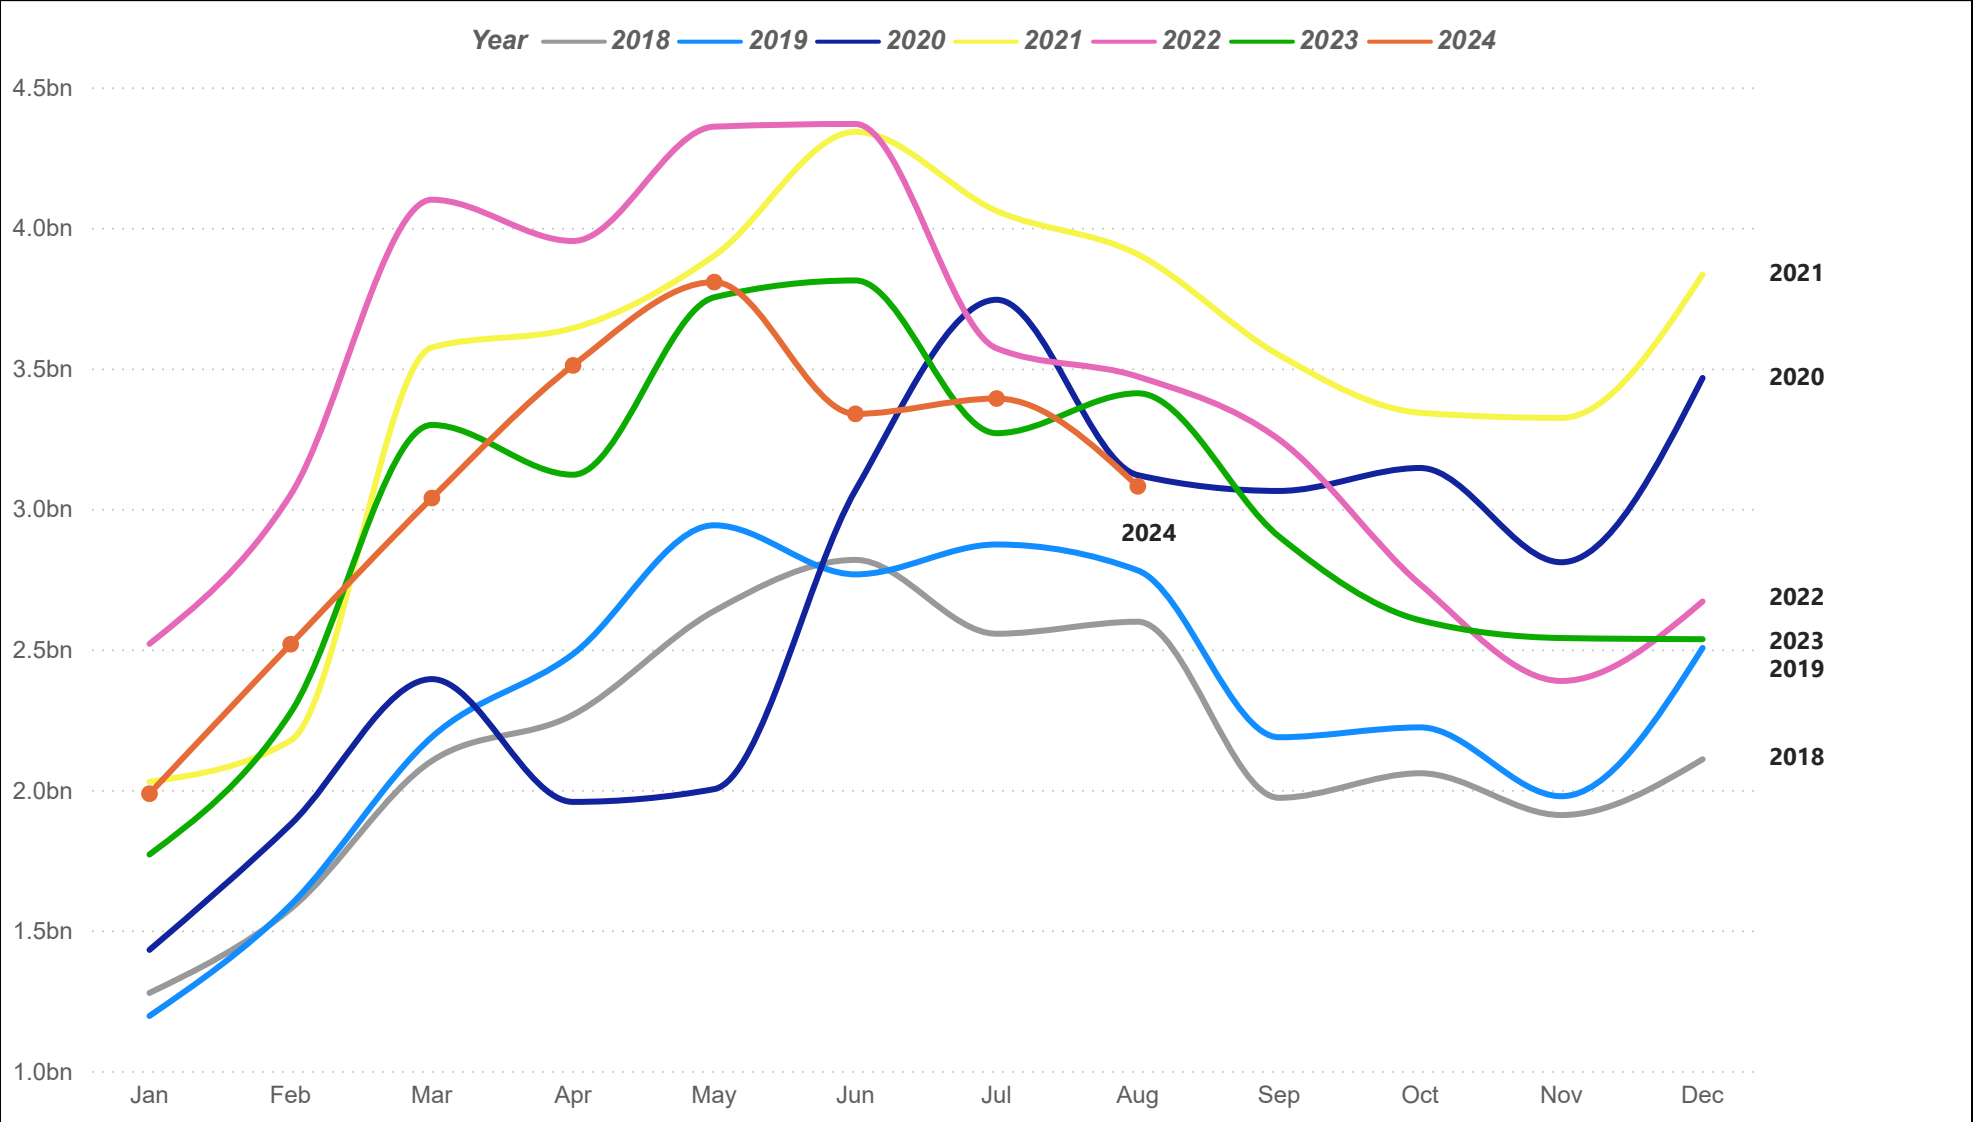

Houston MSA Residential Sales

The Houston MSA (Metropolitan Statistical Area) consists of Austin, Brazoria, Chambers, Fort Bend, Galveston, Harris, Montgomery, and Waller counties.

Houston MSA Average Sales Price

The Houston MSA (Metropolitan Statistical Area) consists of Austin, Brazoria, Chambers, Fort Bend, Galveston, Harris, Montgomery, and Waller counties.

Houston MSA Median Sales Price

The Houston MSA (Metropolitan Statistical Area) consists of Austin, Brazoria, Chambers, Fort Bend, Galveston, Harris, Montgomery, and Waller counties.

Houston MSA Residential Sales Volume

The Houston MSA (Metropolitan Statistical Area) consists of Austin, Brazoria, Chambers, Fort Bend, Galveston, Harris, Montgomery, and Waller counties.

Houston MSA Months of Inventory