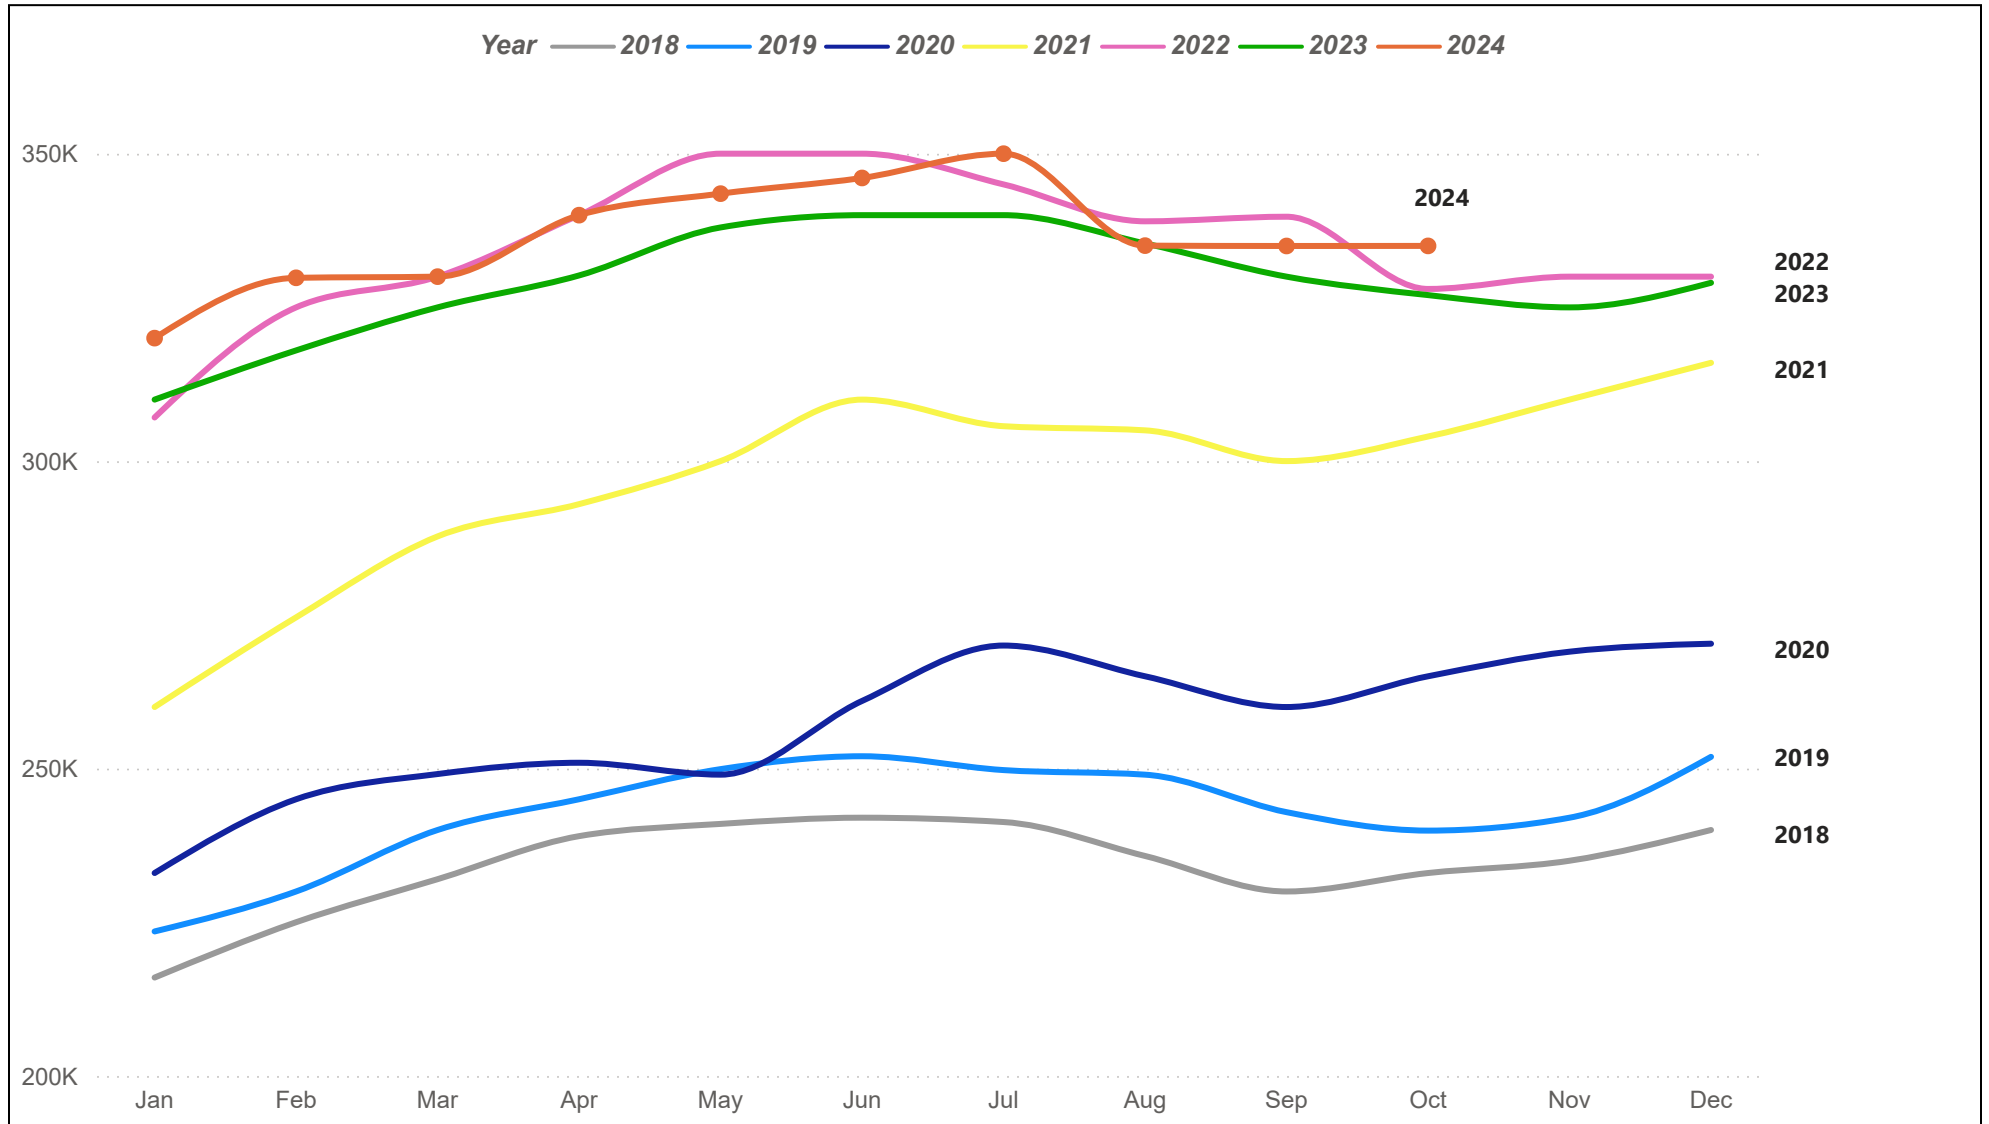

Houston MSA Residential Sales

The Houston MSA (Metropolitan Statistical Area) consists of Austin, Brazoria, Chambers, Fort Bend, Galveston, Harris, Montgomery, and Waller counties.

Houston MSA Average Sales Price

The Houston MSA (Metropolitan Statistical Area) consists of Austin, Brazoria, Chambers, Fort Bend, Galveston, Harris, Montgomery, and Waller counties.

Houston MSA Median Sales Price

The Houston MSA (Metropolitan Statistical Area) consists of Austin, Brazoria, Chambers, Fort Bend, Galveston, Harris, Montgomery, and Waller counties.

Houston MSA Residential Sales Volume

The Houston MSA (Metropolitan Statistical Area) consists of Austin, Brazoria, Chambers, Fort Bend, Galveston, Harris, Montgomery, and Waller counties.

Houston MSA Months of Inventory