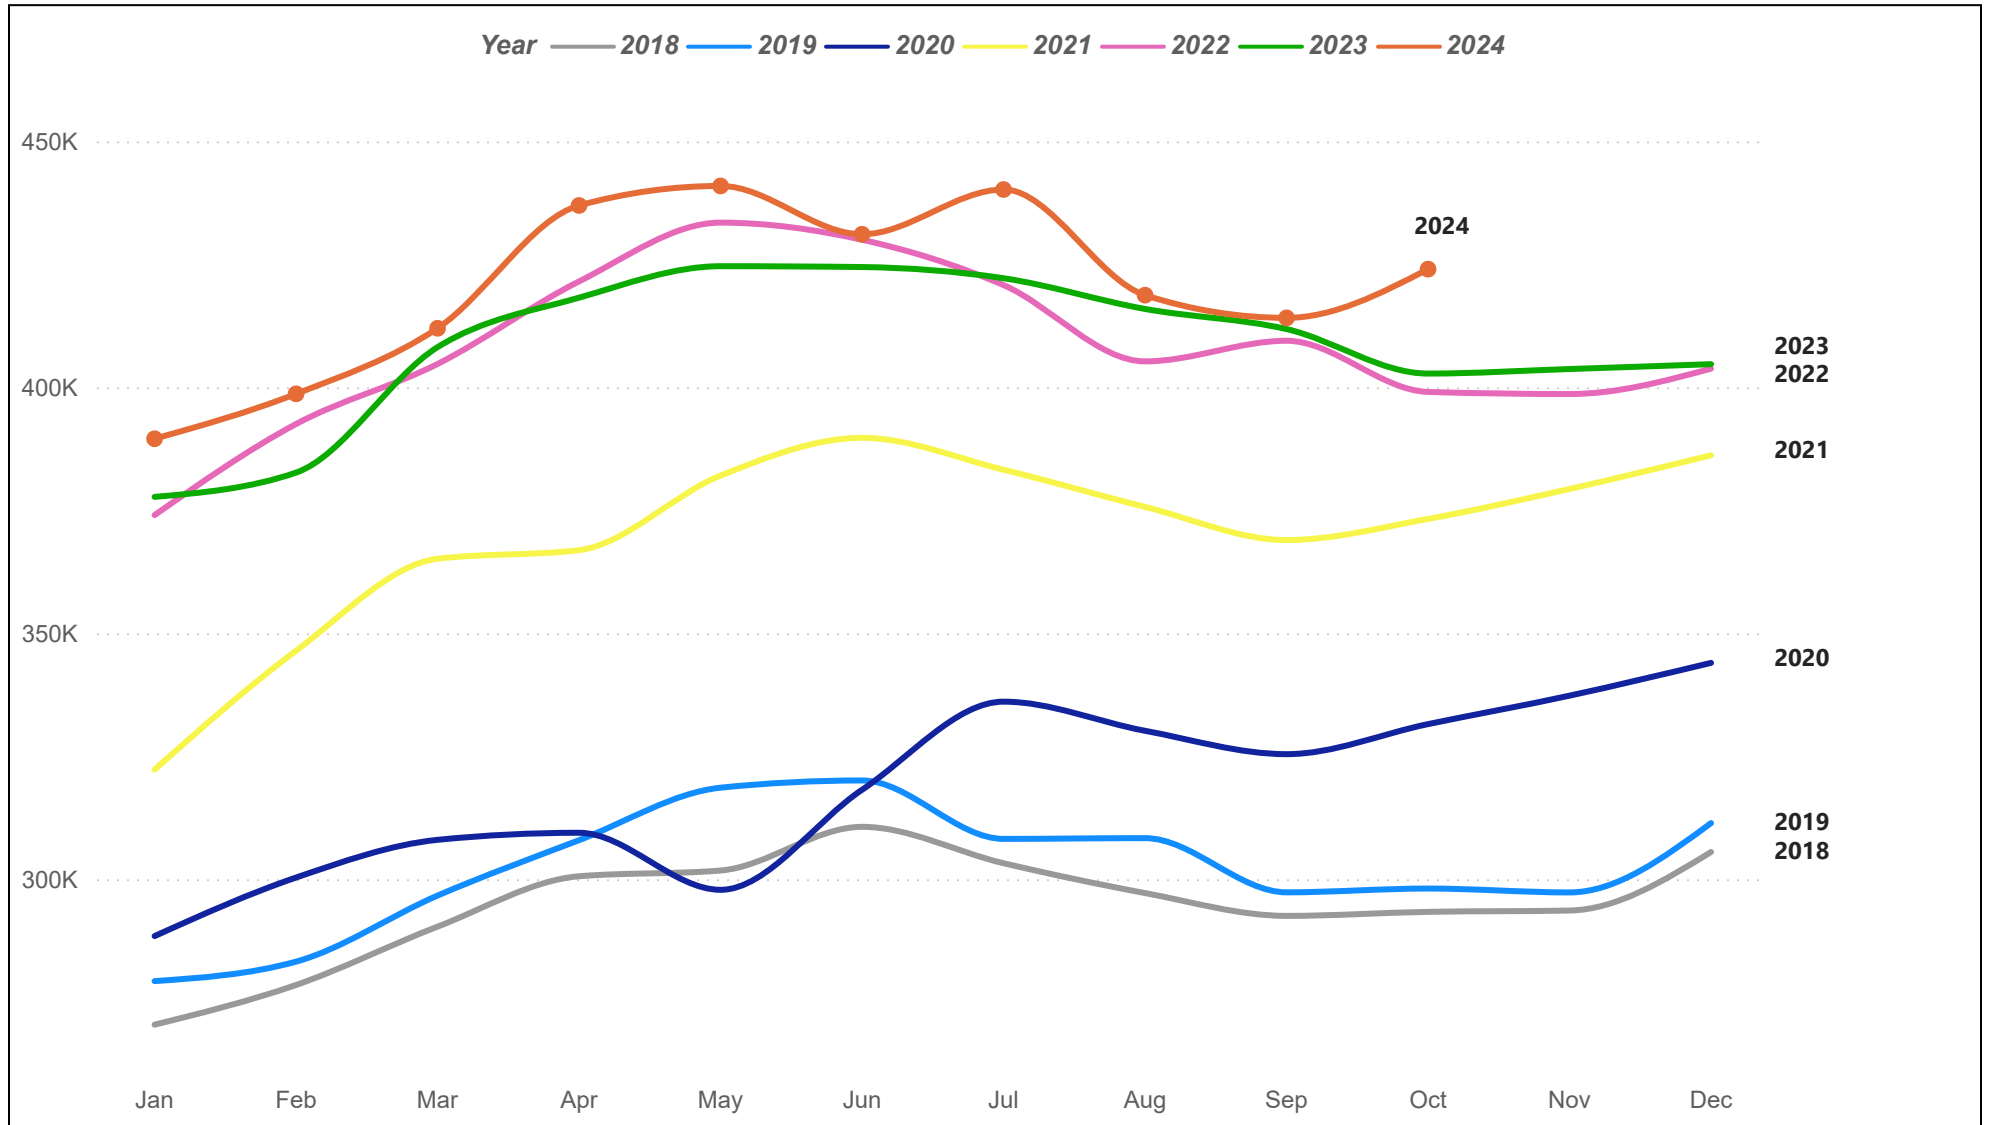

Houston MSA Residential Sales

The Houston MSA (Metropolitan Statistical Area) consists of Austin, Brazoria, Chambers, Fort Bend, Galveston, Harris, Montgomery, and Waller counties.

Houston MSA Average Sales Price

The Houston MSA (Metropolitan Statistical Area) consists of Austin, Brazoria, Chambers, Fort Bend, Galveston, Harris, Montgomery, and Waller counties.

Houston MSA Median Sales Price

The Houston MSA (Metropolitan Statistical Area) consists of Austin, Brazoria, Chambers, Fort Bend, Galveston, Harris, Montgomery, and Waller counties.

Houston MSA Residential Sales Volume

The Houston MSA (Metropolitan Statistical Area) consists of Austin, Brazoria, Chambers, Fort Bend, Galveston, Harris, Montgomery, and Waller counties.

Houston MSA Months of Inventory