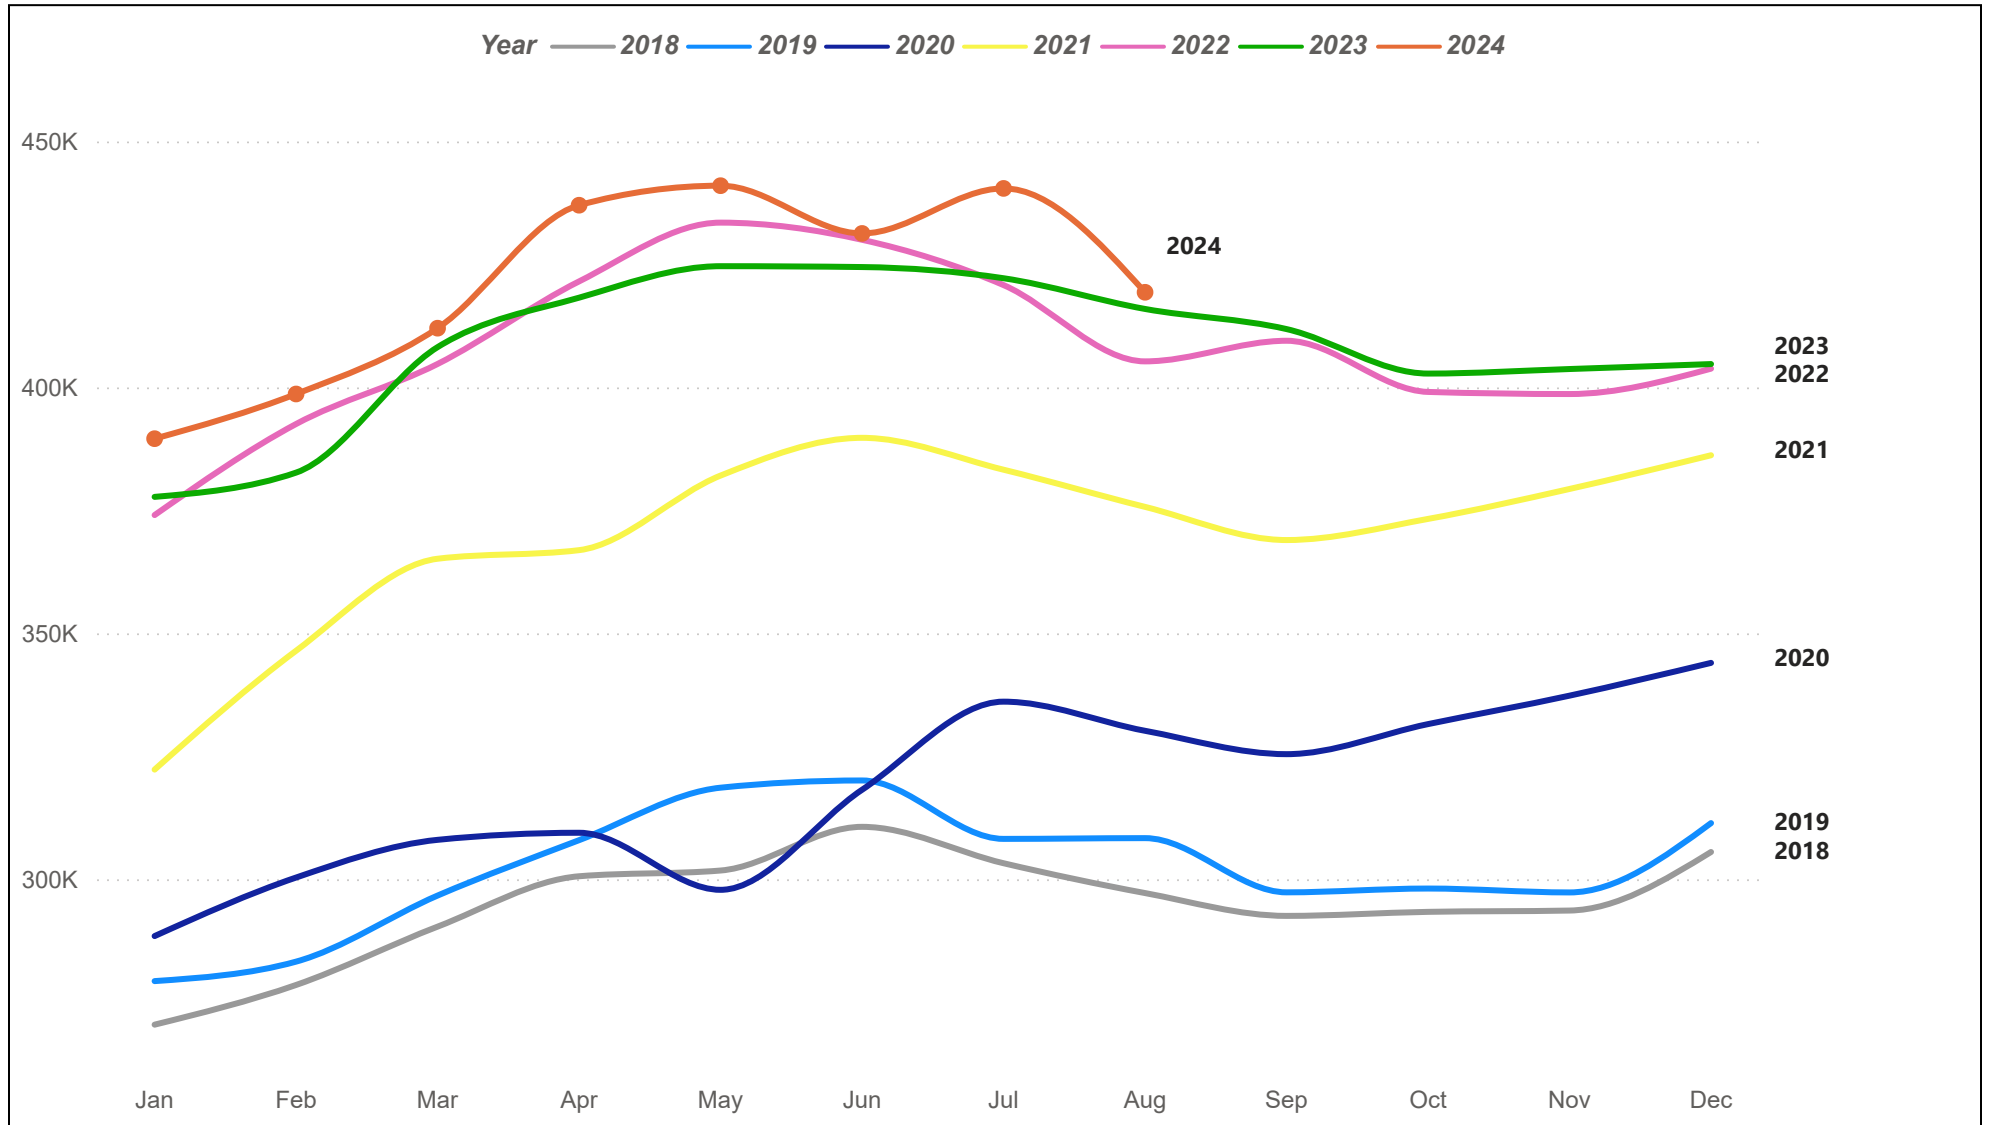

Houston MSA Residential Sales

The Houston MSA (Metropolitan Statistical Area) consists of Austin, Brazoria, Chambers, Fort Bend, Galveston, Harris, Montgomery, and Waller counties.

Houston MSA Average Sales Price

The Houston MSA (Metropolitan Statistical Area) consists of Austin, Brazoria, Chambers, Fort Bend, Galveston, Harris, Montgomery, and Waller counties.

Houston MSA Median Sales Price

The Houston MSA (Metropolitan Statistical Area) consists of Austin, Brazoria, Chambers, Fort Bend, Galveston, Harris, Montgomery, and Waller counties.

Houston MSA Residential Sales Volume

The Houston MSA (Metropolitan Statistical Area) consists of Austin, Brazoria, Chambers, Fort Bend, Galveston, Harris, Montgomery, and Waller counties.

Houston MSA Months of Inventory