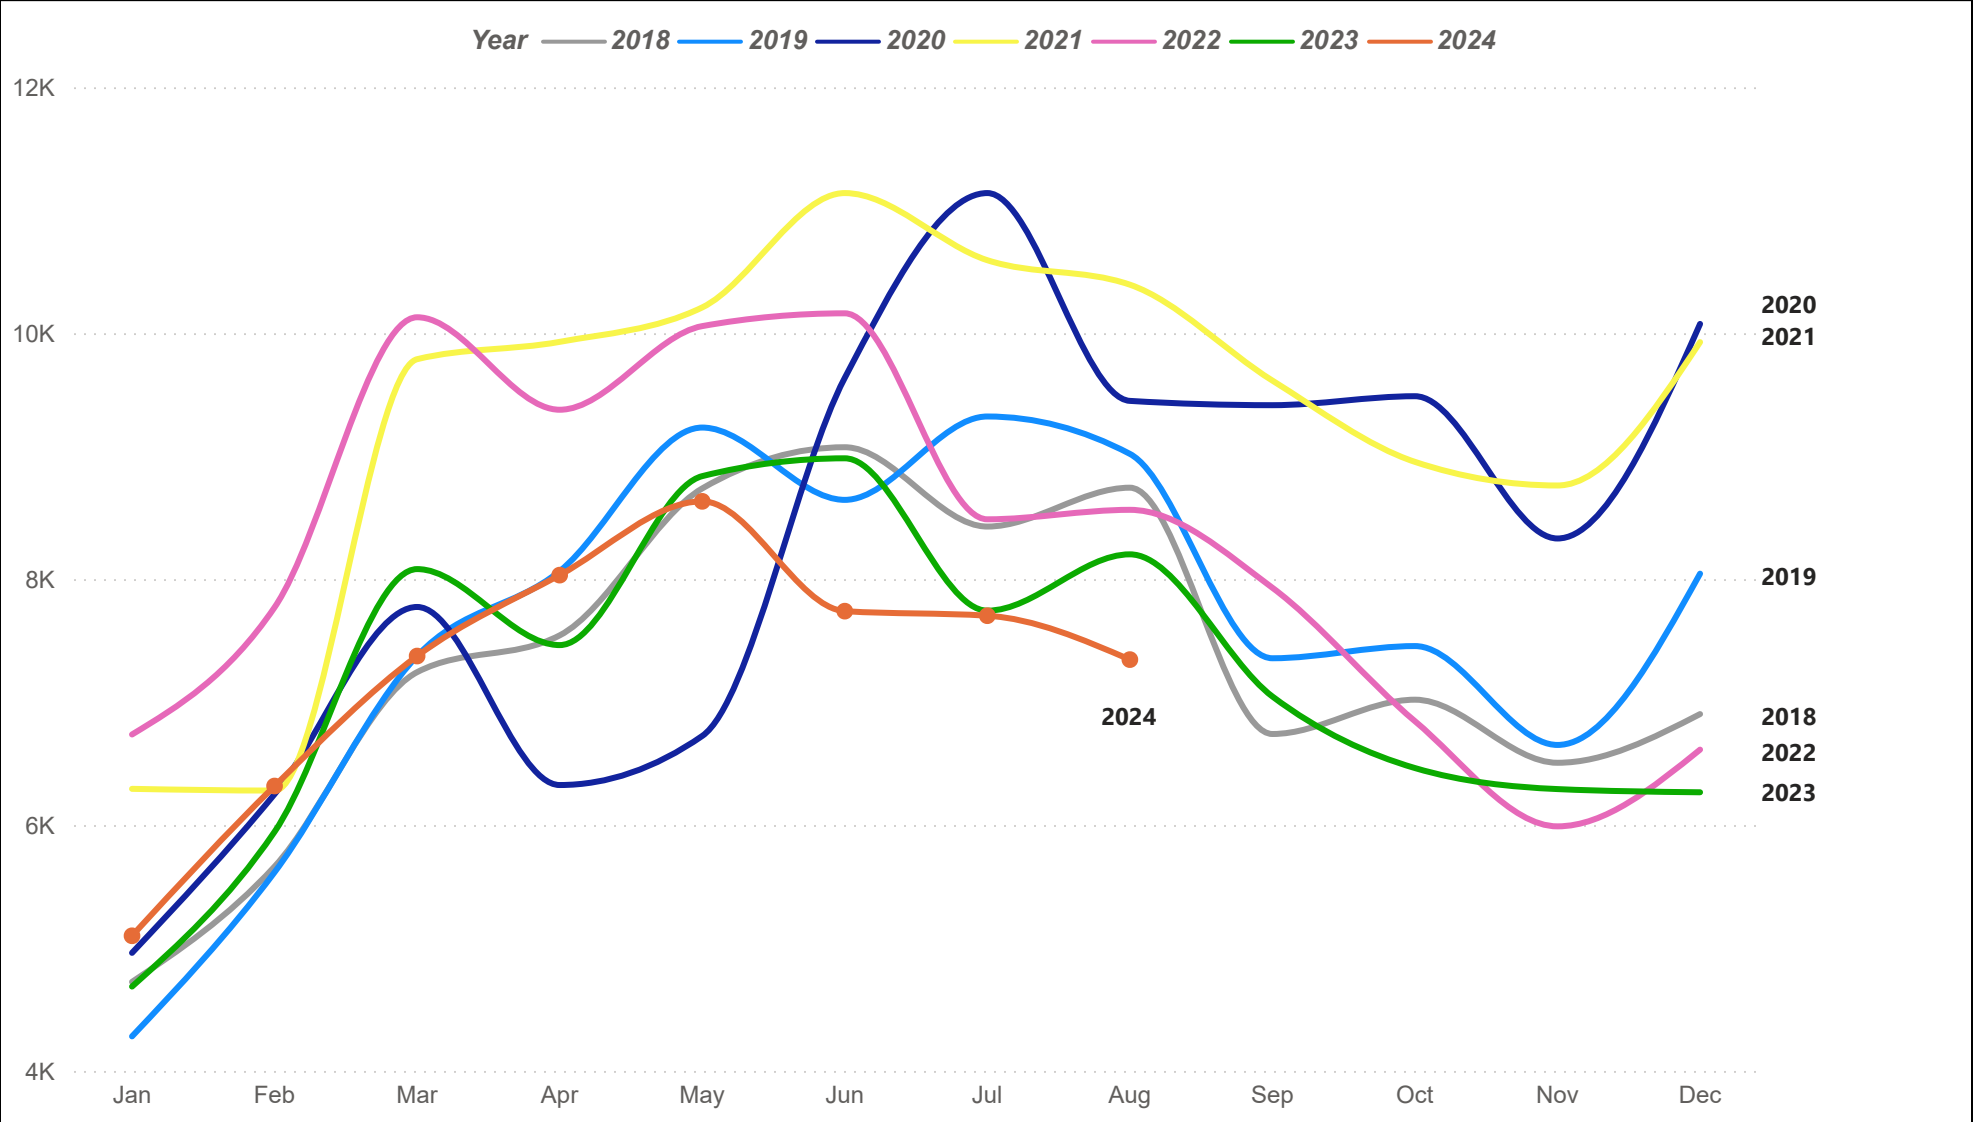

Houston MSA Residential Sales

The Houston MSA (Metropolitan Statistical Area) consists of Austin, Brazoria, Chambers, Fort Bend, Galveston, Harris, Montgomery, and Waller counties.

Houston MSA Average Sales Price

The Houston MSA (Metropolitan Statistical Area) consists of Austin, Brazoria, Chambers, Fort Bend, Galveston, Harris, Montgomery, and Waller counties.

Houston MSA Median Sales Price

The Houston MSA (Metropolitan Statistical Area) consists of Austin, Brazoria, Chambers, Fort Bend, Galveston, Harris, Montgomery, and Waller counties.

Houston MSA Residential Sales Volume

The Houston MSA (Metropolitan Statistical Area) consists of Austin, Brazoria, Chambers, Fort Bend, Galveston, Harris, Montgomery, and Waller counties.

Houston MSA Months of Inventory