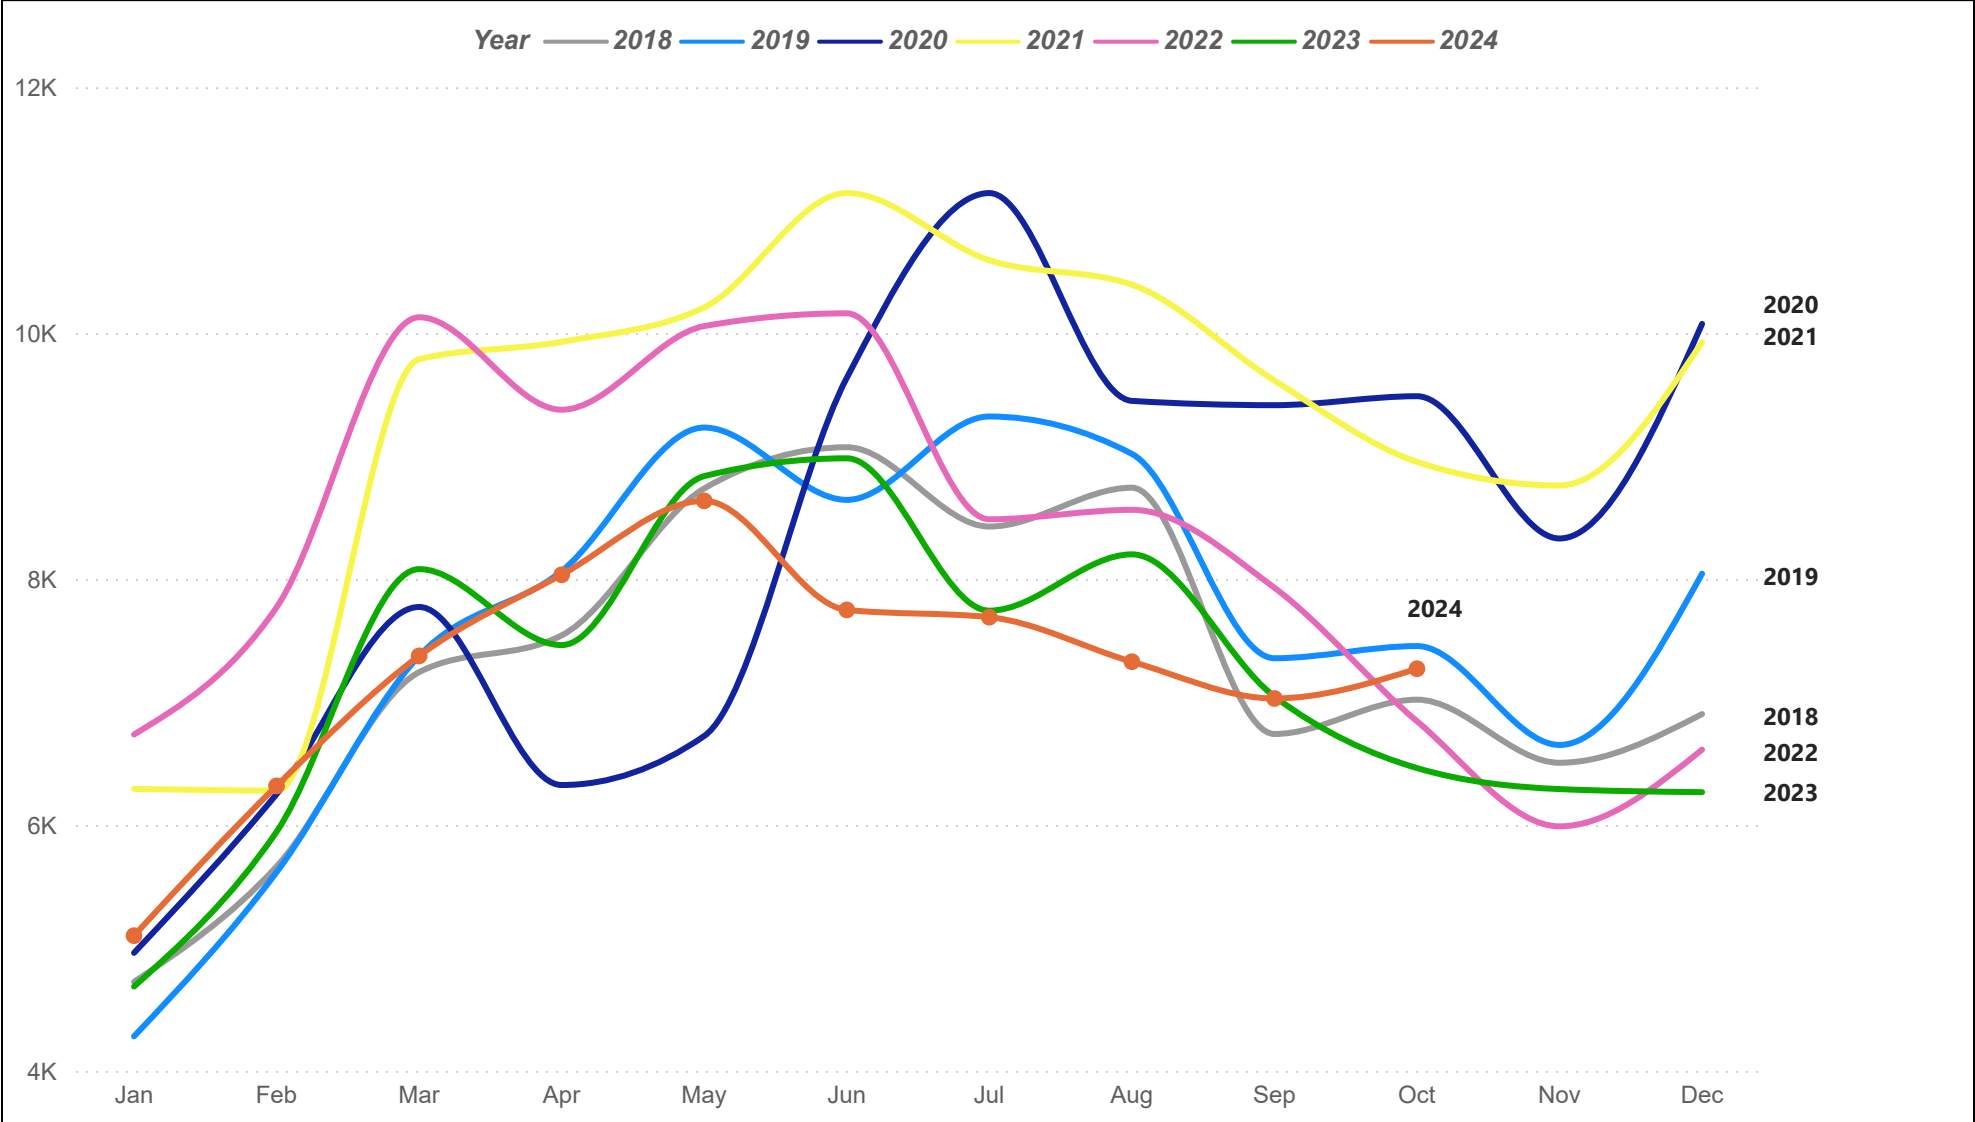

Houston MSA Residential Sales

The Houston MSA (Metropolitan Statistical Area) consists of Austin, Brazoria, Chambers, Fort Bend, Galveston, Harris, Montgomery, and Waller counties.

Houston MSA Average Sales Price

The Houston MSA (Metropolitan Statistical Area) consists of Austin, Brazoria, Chambers, Fort Bend, Galveston, Harris, Montgomery, and Waller counties.

Houston MSA Median Sales Price

The Houston MSA (Metropolitan Statistical Area) consists of Austin, Brazoria, Chambers, Fort Bend, Galveston, Harris, Montgomery, and Waller counties.

Houston MSA Residential Sales Volume

The Houston MSA (Metropolitan Statistical Area) consists of Austin, Brazoria, Chambers, Fort Bend, Galveston, Harris, Montgomery, and Waller counties.

Houston MSA Months of Inventory