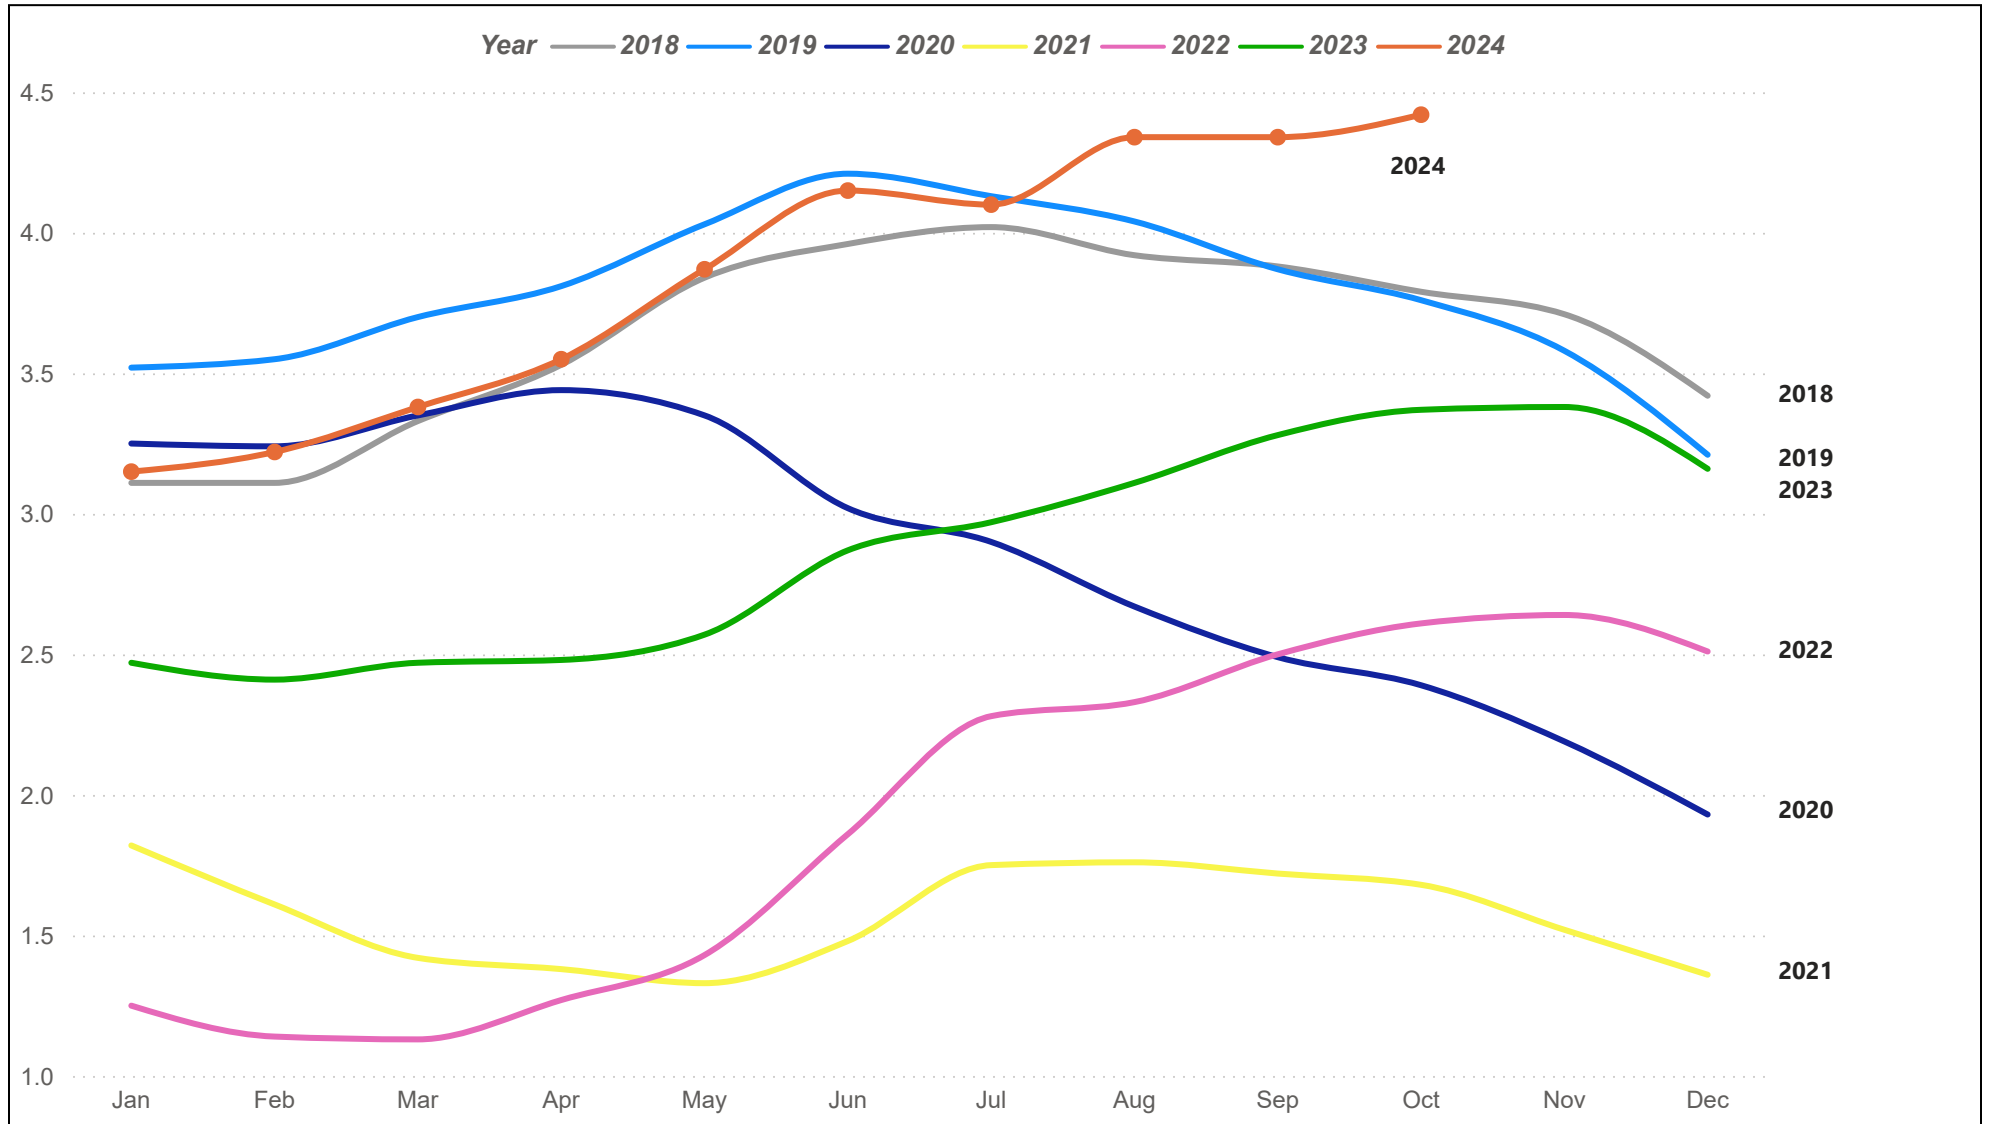

Houston MSA Residential Sales

The Houston MSA (Metropolitan Statistical Area) consists of Austin, Brazoria, Chambers, Fort Bend, Galveston, Harris, Montgomery, and Waller counties.

Houston MSA Average Sales Price

The Houston MSA (Metropolitan Statistical Area) consists of Austin, Brazoria, Chambers, Fort Bend, Galveston, Harris, Montgomery, and Waller counties.

Houston MSA Median Sales Price

The Houston MSA (Metropolitan Statistical Area) consists of Austin, Brazoria, Chambers, Fort Bend, Galveston, Harris, Montgomery, and Waller counties.

Houston MSA Residential Sales Volume

The Houston MSA (Metropolitan Statistical Area) consists of Austin, Brazoria, Chambers, Fort Bend, Galveston, Harris, Montgomery, and Waller counties.

Houston MSA Months of Inventory

The Houston MSA (Metropolitan Statistical Area) consists of Austin, Brazoria, Chambers, Fort Bend, Galveston, Harris, Montgomery, and Waller counties.