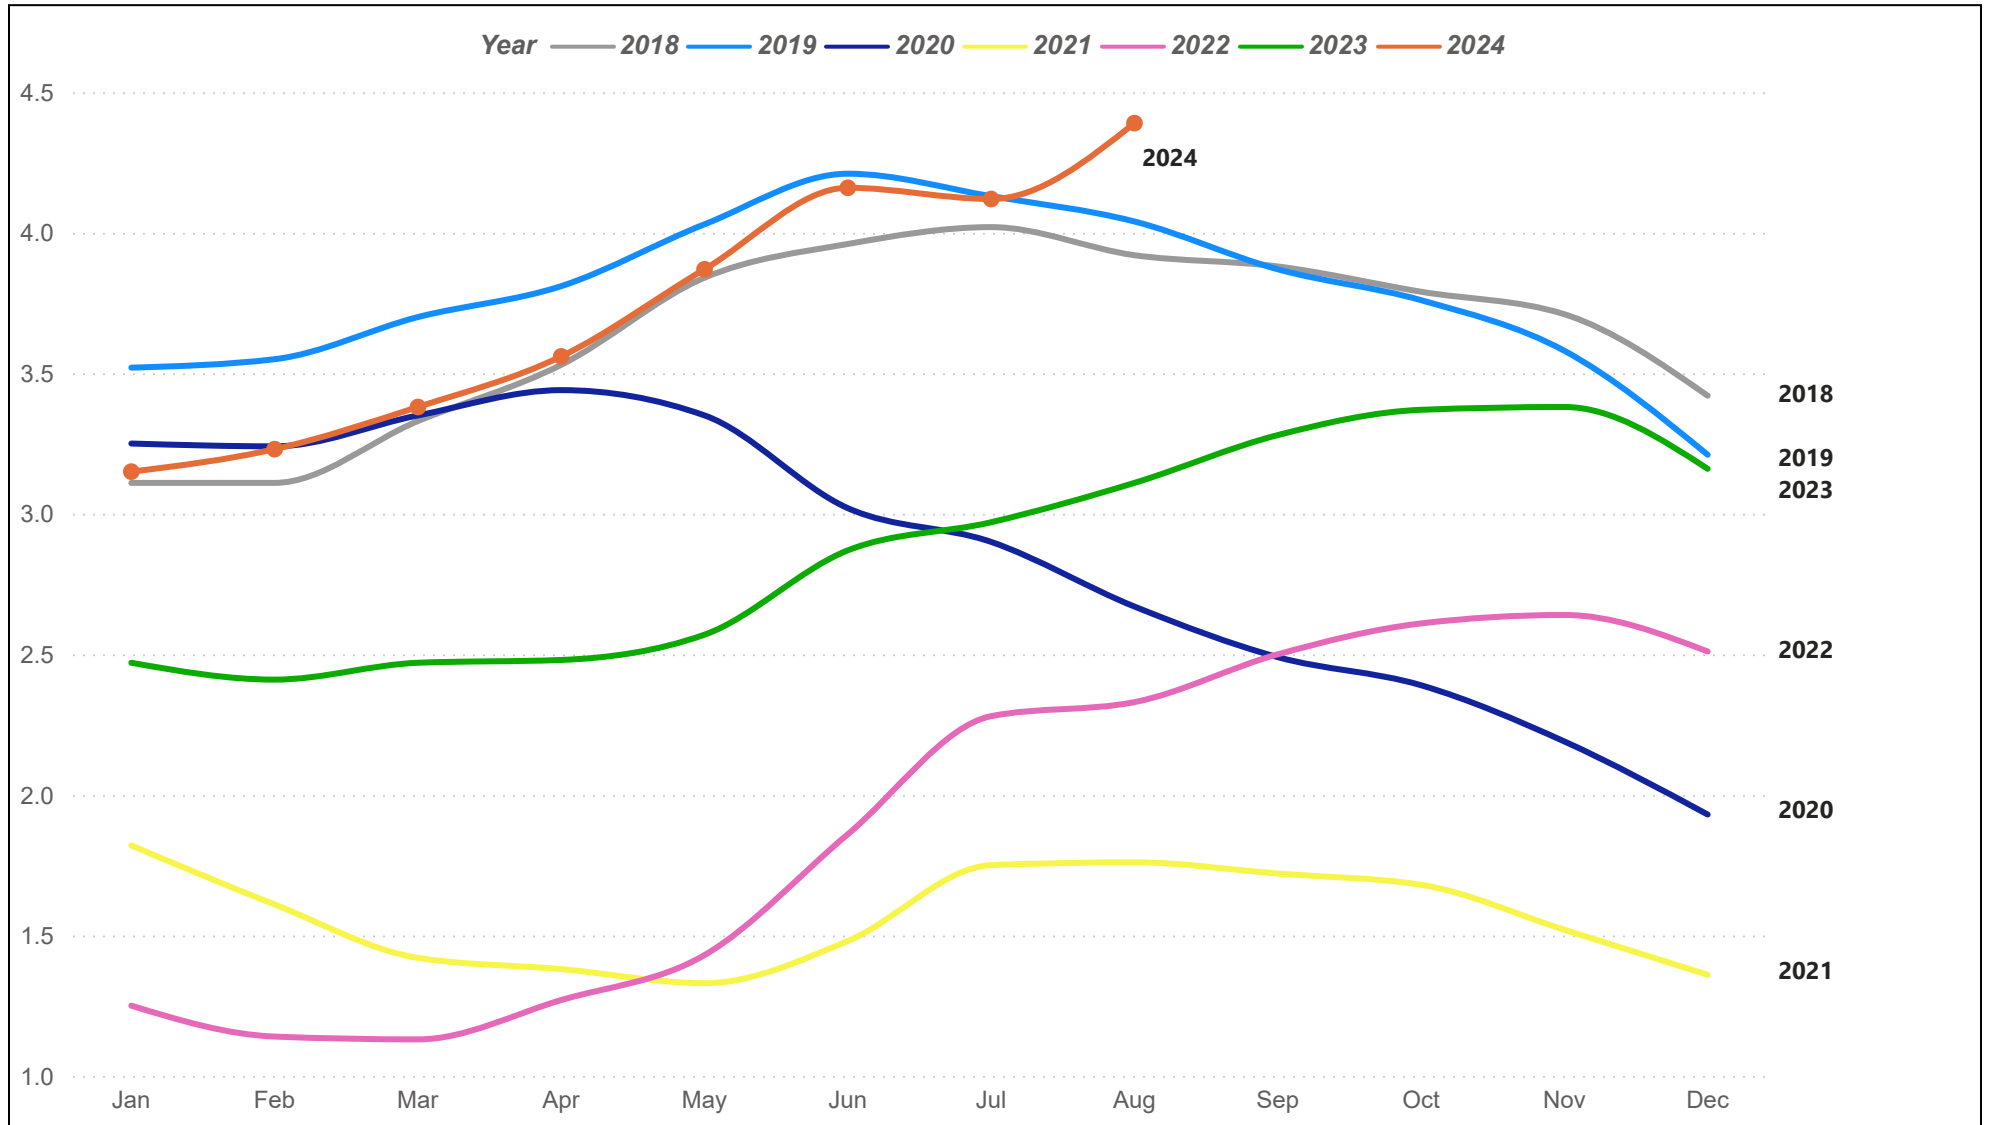

Houston MSA Residential Sales

The Houston MSA (Metropolitan Statistical Area) consists of Austin, Brazoria, Chambers, Fort Bend, Galveston, Harris, Montgomery, and Waller counties.

Houston MSA Average Sales Price

The Houston MSA (Metropolitan Statistical Area) consists of Austin, Brazoria, Chambers, Fort Bend, Galveston, Harris, Montgomery, and Waller counties.

Houston MSA Median Sales Price

The Houston MSA (Metropolitan Statistical Area) consists of Austin, Brazoria, Chambers, Fort Bend, Galveston, Harris, Montgomery, and Waller counties.

Houston MSA Residential Sales Volume

The Houston MSA (Metropolitan Statistical Area) consists of Austin, Brazoria, Chambers, Fort Bend, Galveston, Harris, Montgomery, and Waller counties.

Houston MSA Months of Inventory

The Houston MSA (Metropolitan Statistical Area) consists of Austin, Brazoria, Chambers, Fort Bend, Galveston, Harris, Montgomery, and Waller counties.