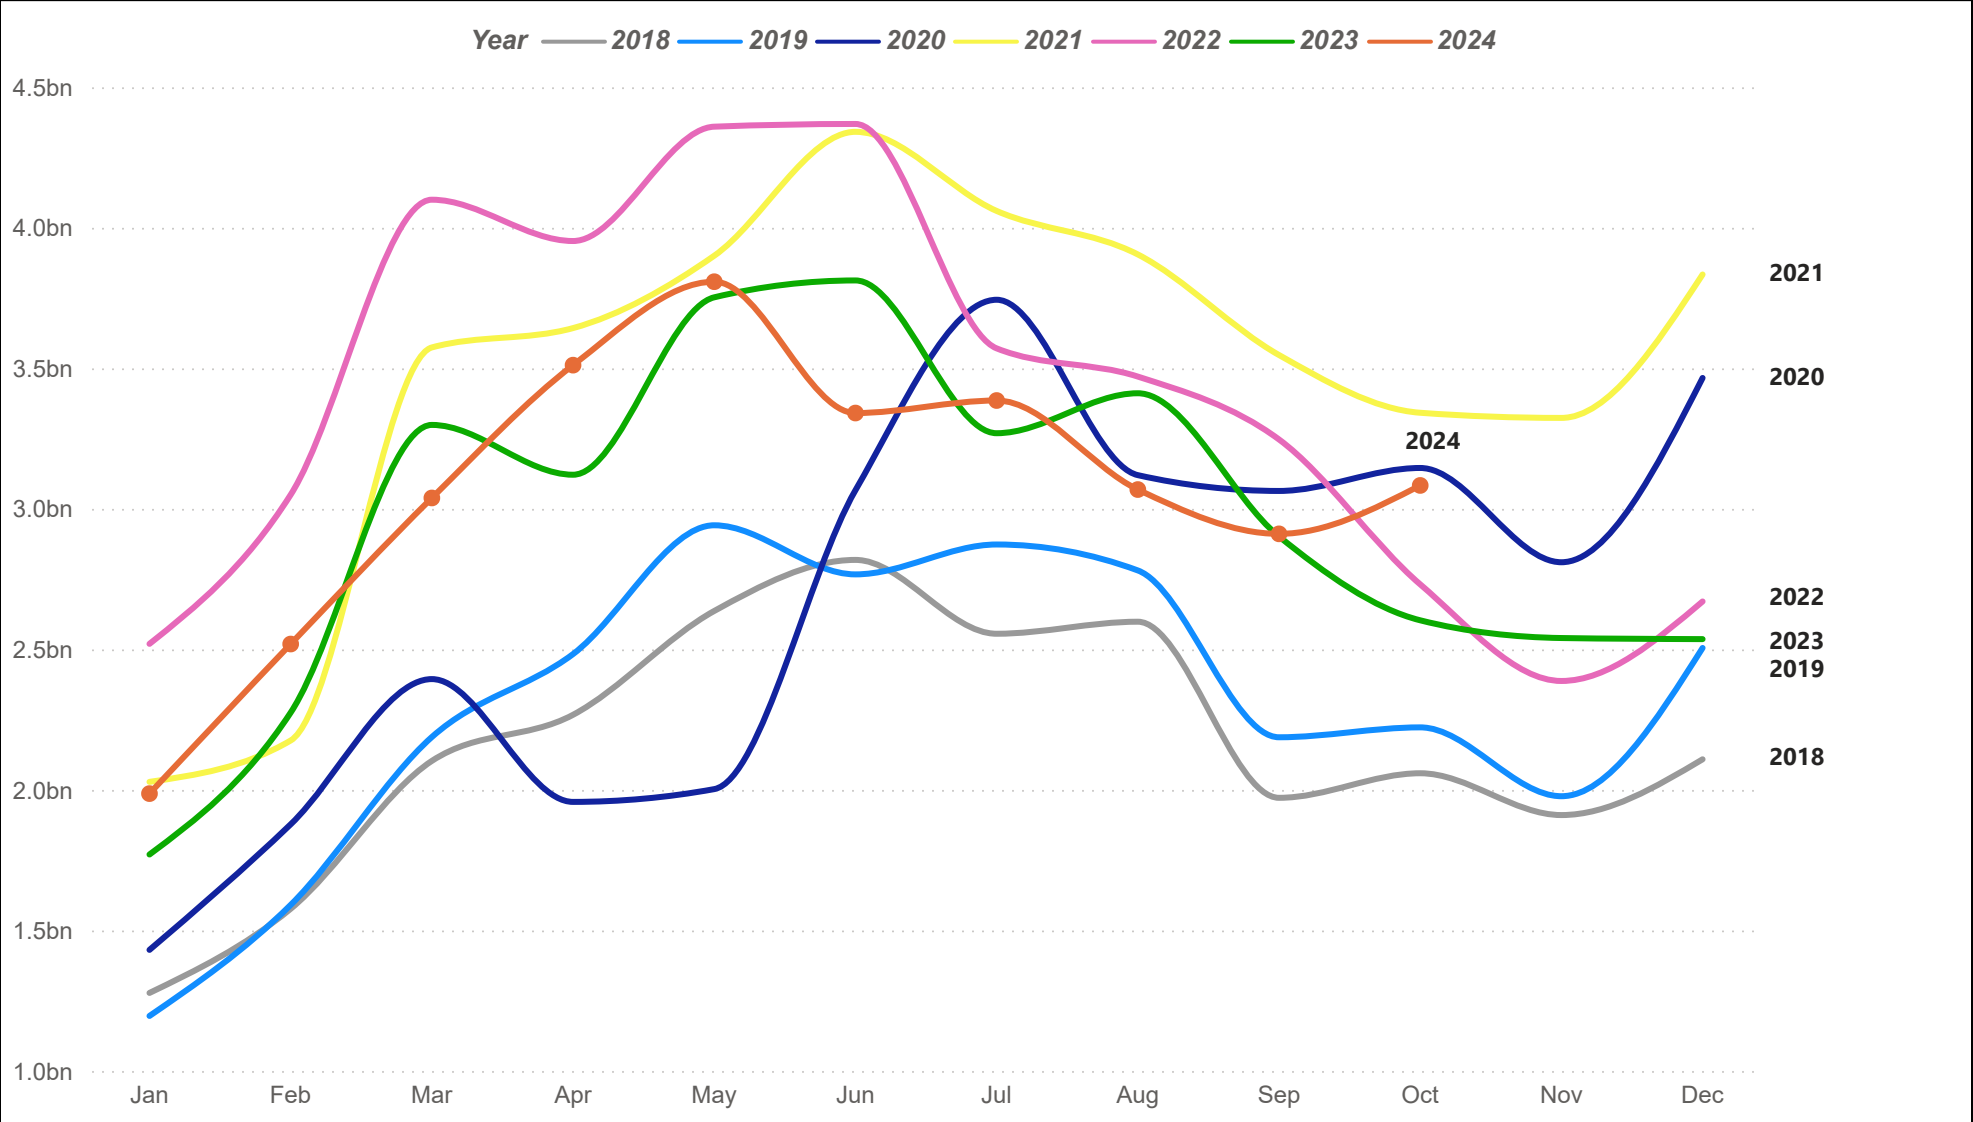

Houston MSA Residential Sales

The Houston MSA (Metropolitan Statistical Area) consists of Austin, Brazoria, Chambers, Fort Bend, Galveston, Harris, Montgomery, and Waller counties.

Houston MSA Average Sales Price

The Houston MSA (Metropolitan Statistical Area) consists of Austin, Brazoria, Chambers, Fort Bend, Galveston, Harris, Montgomery, and Waller counties.

Houston MSA Median Sales Price

The Houston MSA (Metropolitan Statistical Area) consists of Austin, Brazoria, Chambers, Fort Bend, Galveston, Harris, Montgomery, and Waller counties.

Houston MSA Residential Sales Volume

The Houston MSA (Metropolitan Statistical Area) consists of Austin, Brazoria, Chambers, Fort Bend, Galveston, Harris, Montgomery, and Waller counties.

Houston MSA Months of Inventory