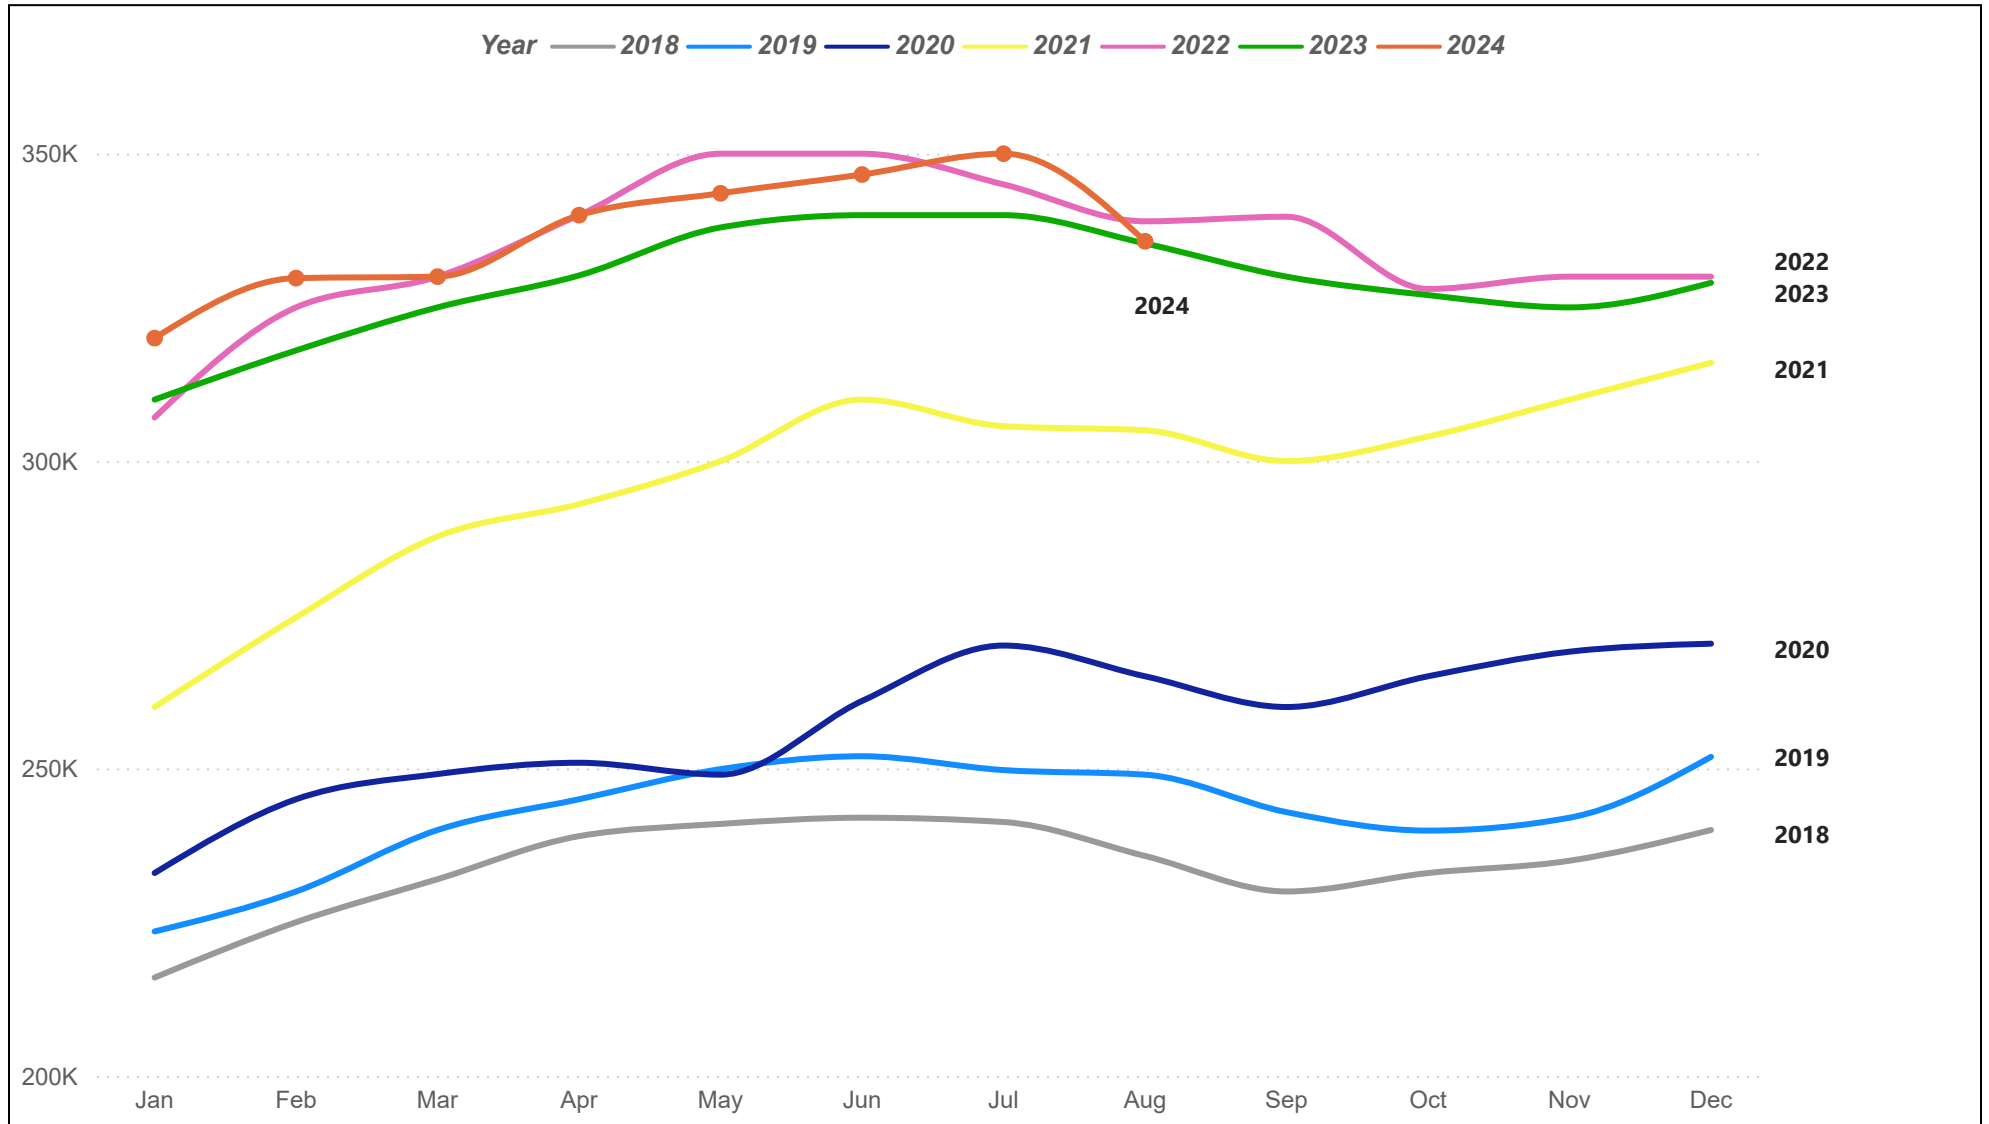

Houston MSA Residential Sales

The Houston MSA (Metropolitan Statistical Area) consists of Austin, Brazoria, Chambers, Fort Bend, Galveston, Harris, Montgomery, and Waller counties.

Houston MSA Average Sales Price

The Houston MSA (Metropolitan Statistical Area) consists of Austin, Brazoria, Chambers, Fort Bend, Galveston, Harris, Montgomery, and Waller counties.

Houston MSA Median Sales Price

The Houston MSA (Metropolitan Statistical Area) consists of Austin, Brazoria, Chambers, Fort Bend, Galveston, Harris, Montgomery, and Waller counties.

Houston MSA Residential Sales Volume

The Houston MSA (Metropolitan Statistical Area) consists of Austin, Brazoria, Chambers, Fort Bend, Galveston, Harris, Montgomery, and Waller counties.

Houston MSA Months of Inventory