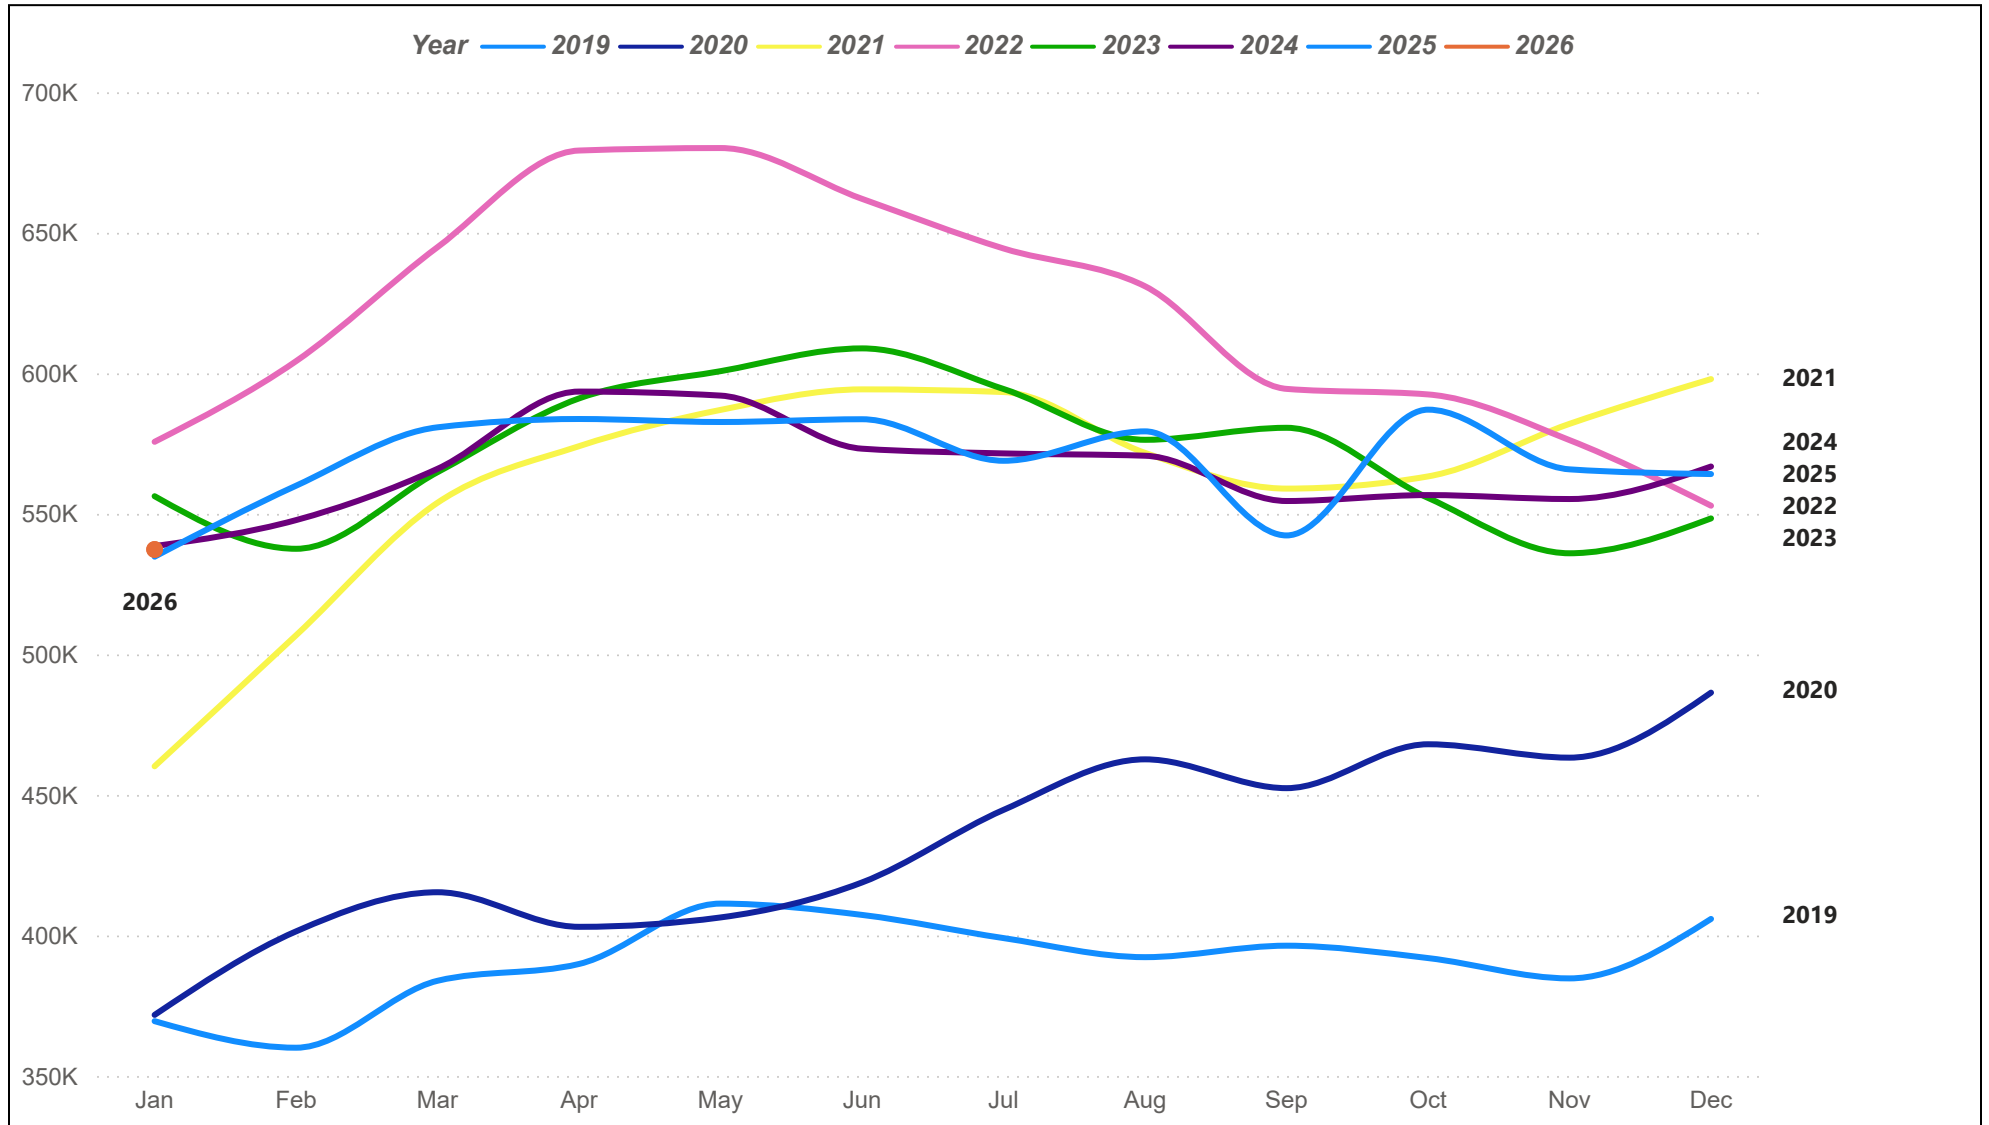

Austin MSA Residential Sales

The Austin MSA (Metropolitan Statistical Area) consists of Bastrop, Caldwell, Hays, Travis, and Williamson counties.

Austin MSA Average Sales Price

The Austin MSA (Metropolitan Statistical Area) consists of Bastrop, Caldwell, Hays, Travis, and Williamson counties.

Austin MSA Median Sales Price

The Austin MSA (Metropolitan Statistical Area) consists of Bastrop, Caldwell, Hays, Travis, and Williamson counties.

Austin MSA Residential Sales Volume

The Austin MSA (Metropolitan Statistical Area) consists of Bastrop, Caldwell, Hays, Travis, and Williamson counties.

Austin MSA Months of Inventory

The Austin MSA (Metropolitan Statistical Area) consists of Bastrop, Caldwell, Hays, Travis, and Williamson counties.

Austin MSA Active Listings

The Austin MSA (Metropolitan Statistical Area) consists of Bastrop, Caldwell, Hays, Travis, and Williamson counties.