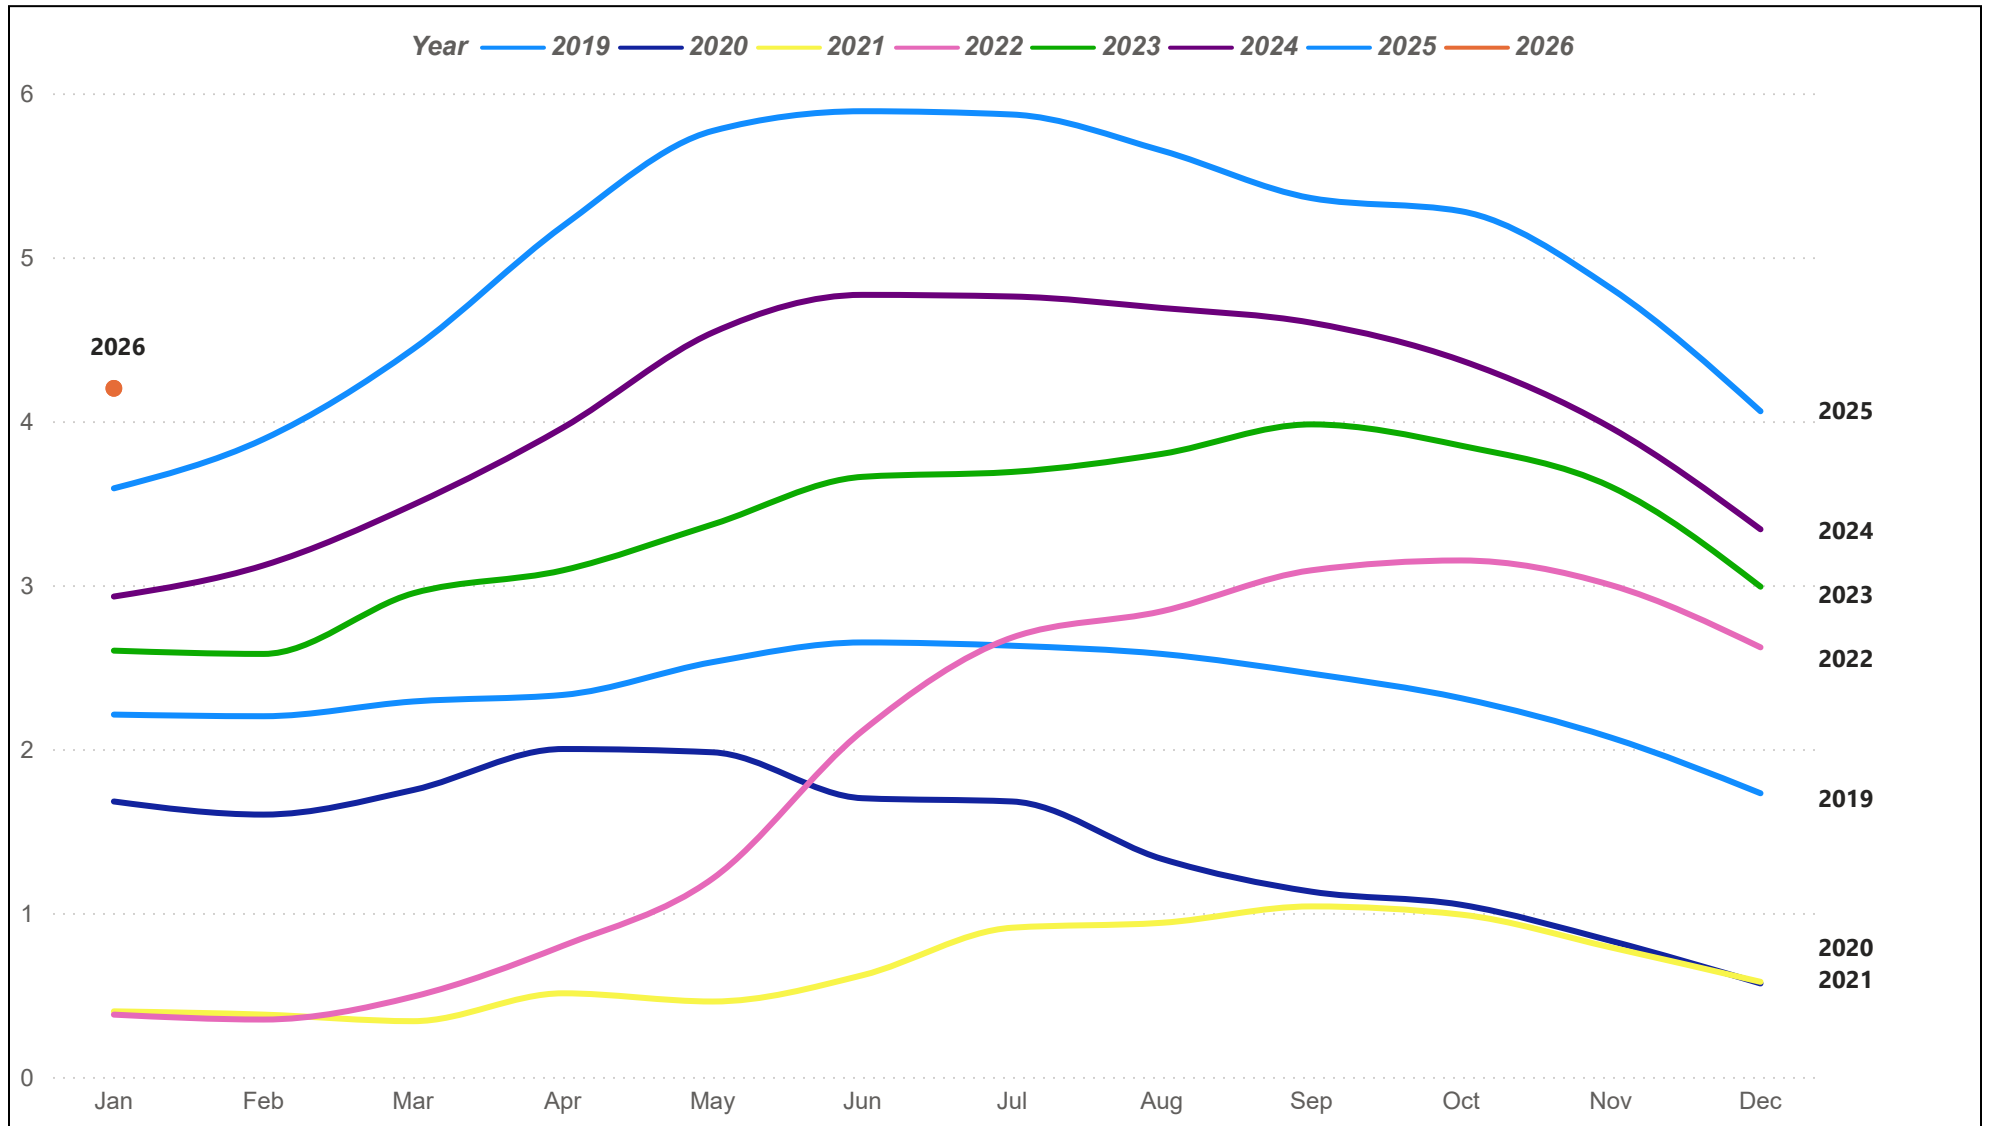

Austin MSA Residential Sales

The Austin MSA (Metropolitan Statistical Area) consists of Bastrop, Caldwell, Hays, Travis, and Williamson counties.

Austin MSA Average Sales Price

The Austin MSA (Metropolitan Statistical Area) consists of Bastrop, Caldwell, Hays, Travis, and Williamson counties.

Austin MSA Median Sales Price

The Austin MSA (Metropolitan Statistical Area) consists of Bastrop, Caldwell, Hays, Travis, and Williamson counties.

Austin MSA Residential Sales Volume

The Austin MSA (Metropolitan Statistical Area) consists of Bastrop, Caldwell, Hays, Travis, and Williamson counties.

Austin MSA Months of Inventory

The Austin MSA (Metropolitan Statistical Area) consists of Bastrop, Caldwell, Hays, Travis, and Williamson counties.

Austin MSA Active Listings

The Austin MSA (Metropolitan Statistical Area) consists of Bastrop, Caldwell, Hays, Travis, and Williamson counties.