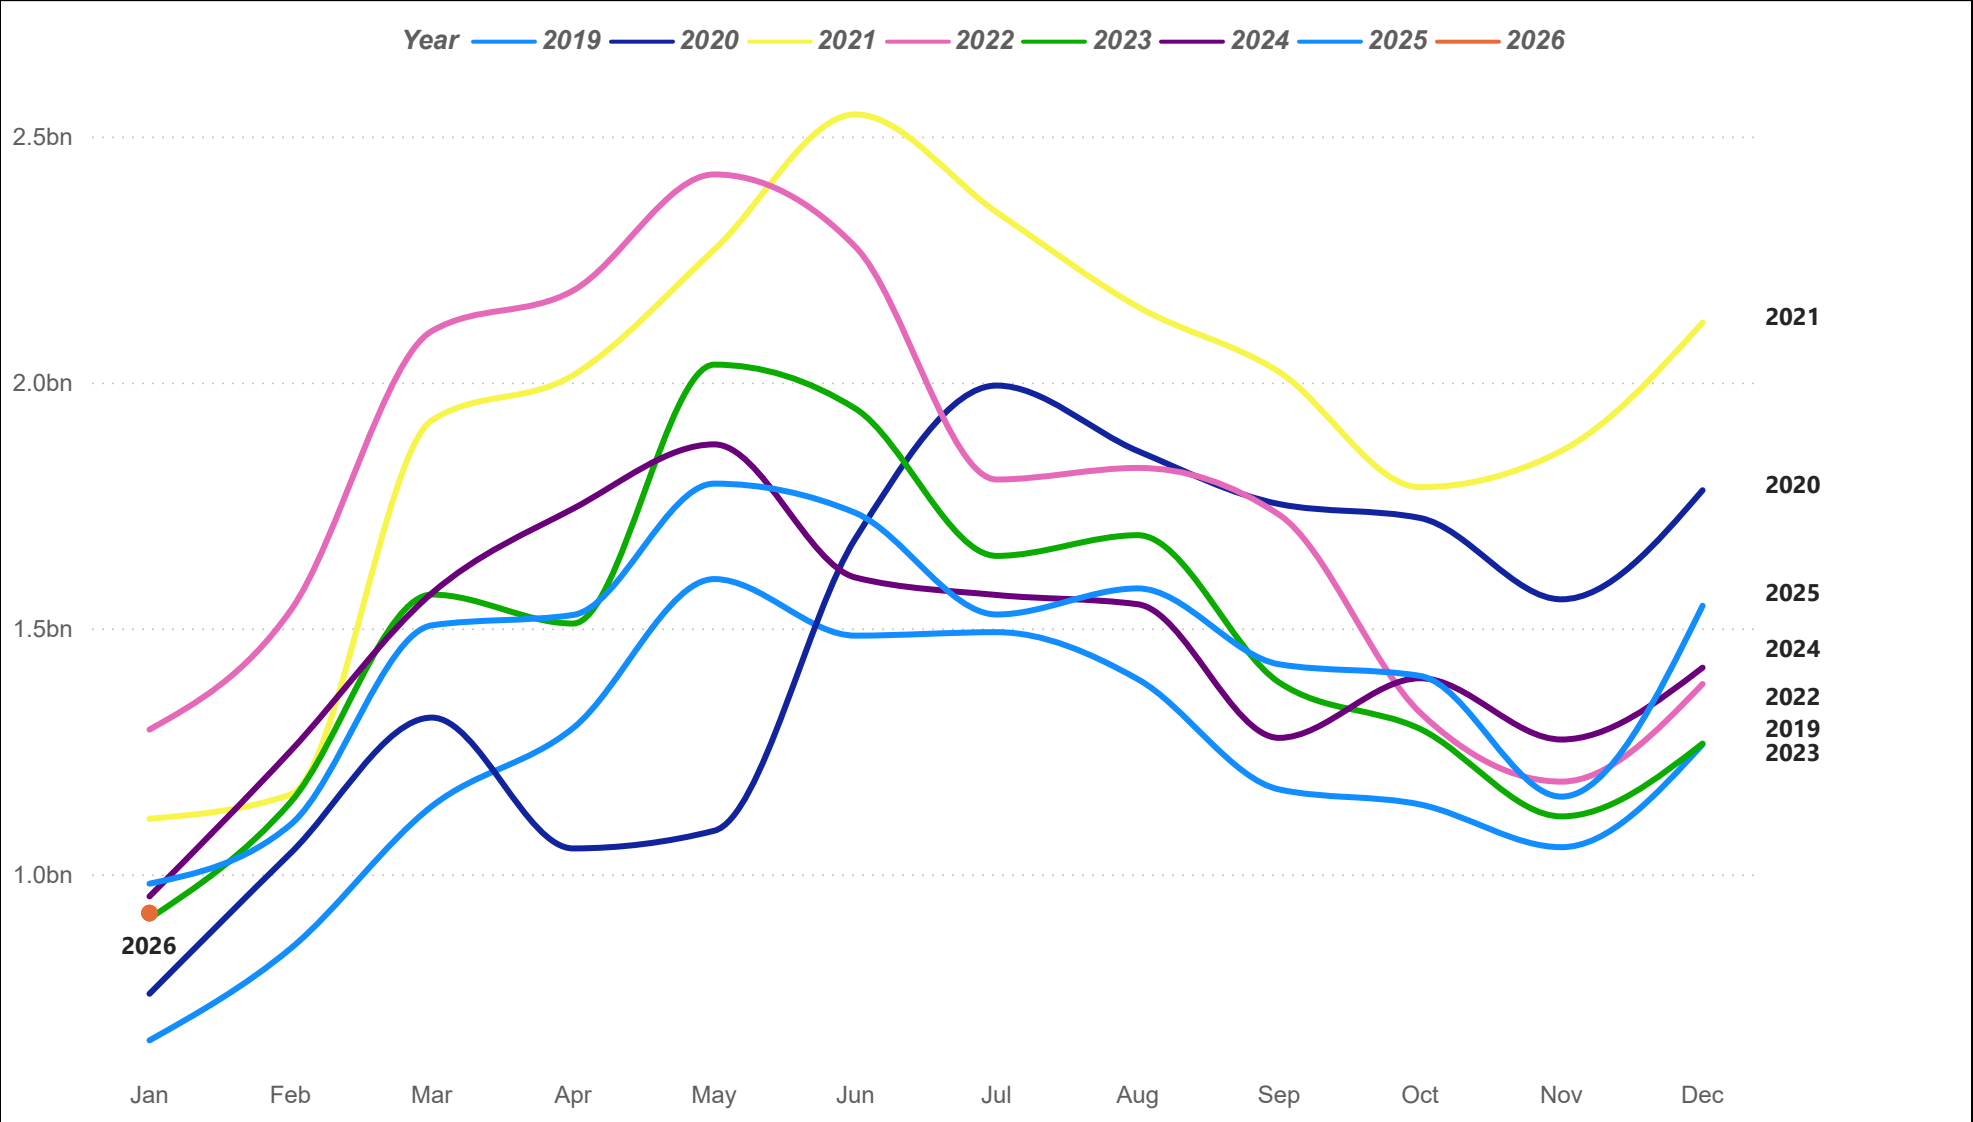

Austin MSA Residential Sales

The Austin MSA (Metropolitan Statistical Area) consists of Bastrop, Caldwell, Hays, Travis, and Williamson counties.

Austin MSA Average Sales Price

The Austin MSA (Metropolitan Statistical Area) consists of Bastrop, Caldwell, Hays, Travis, and Williamson counties.

Austin MSA Median Sales Price

The Austin MSA (Metropolitan Statistical Area) consists of Bastrop, Caldwell, Hays, Travis, and Williamson counties.

Austin MSA Residential Sales Volume

The Austin MSA (Metropolitan Statistical Area) consists of Bastrop, Caldwell, Hays, Travis, and Williamson counties.

Austin MSA Months of Inventory

The Austin MSA (Metropolitan Statistical Area) consists of Bastrop, Caldwell, Hays, Travis, and Williamson counties.

Austin MSA Active Listings

The Austin MSA (Metropolitan Statistical Area) consists of Bastrop, Caldwell, Hays, Travis, and Williamson counties.