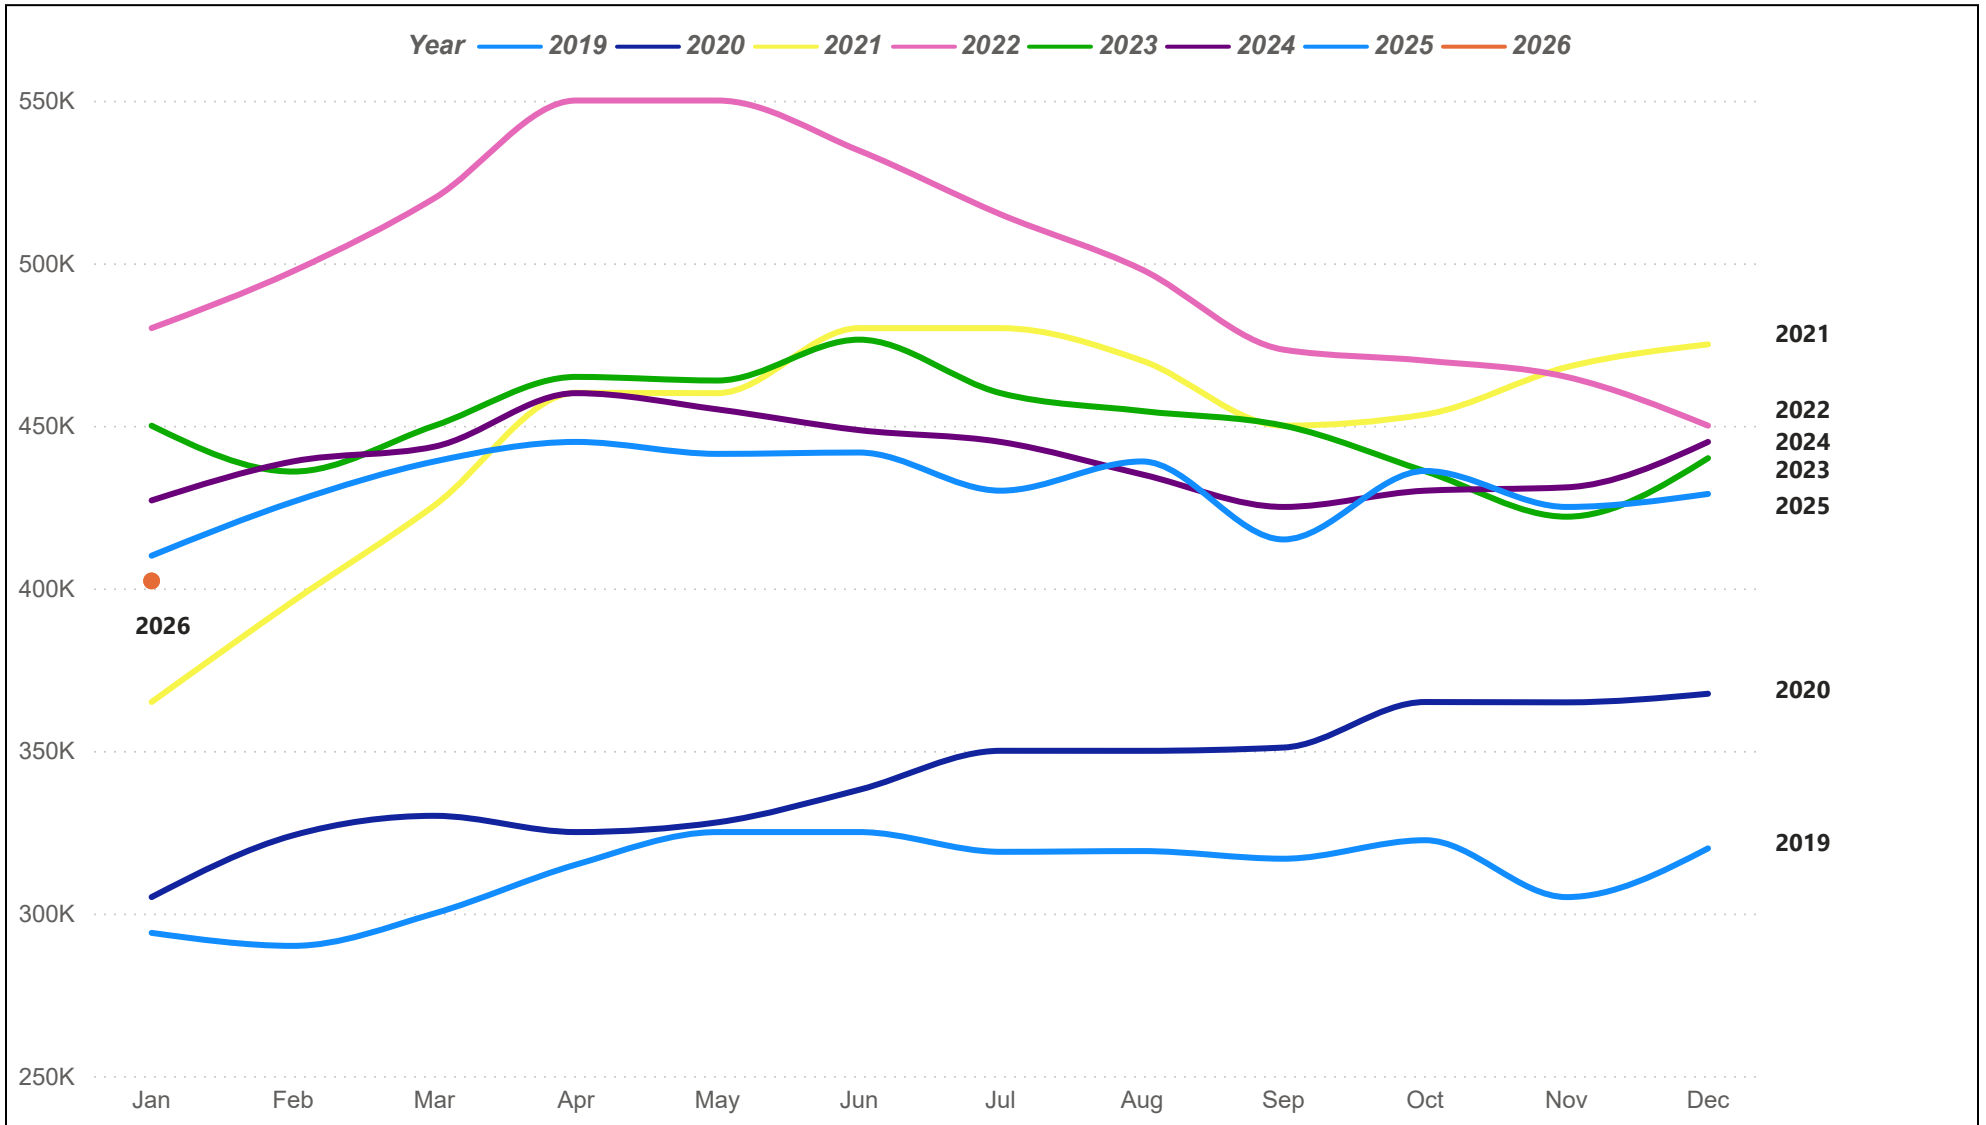

Austin MSA Residential Sales

The Austin MSA (Metropolitan Statistical Area) consists of Bastrop, Caldwell, Hays, Travis, and Williamson counties.

Austin MSA Average Sales Price

The Austin MSA (Metropolitan Statistical Area) consists of Bastrop, Caldwell, Hays, Travis, and Williamson counties.

Austin MSA Median Sales Price

The Austin MSA (Metropolitan Statistical Area) consists of Bastrop, Caldwell, Hays, Travis, and Williamson counties.

Austin MSA Residential Sales Volume

The Austin MSA (Metropolitan Statistical Area) consists of Bastrop, Caldwell, Hays, Travis, and Williamson counties.

Austin MSA Months of Inventory

The Austin MSA (Metropolitan Statistical Area) consists of Bastrop, Caldwell, Hays, Travis, and Williamson counties.

Austin MSA Active Listings

The Austin MSA (Metropolitan Statistical Area) consists of Bastrop, Caldwell, Hays, Travis, and Williamson counties.