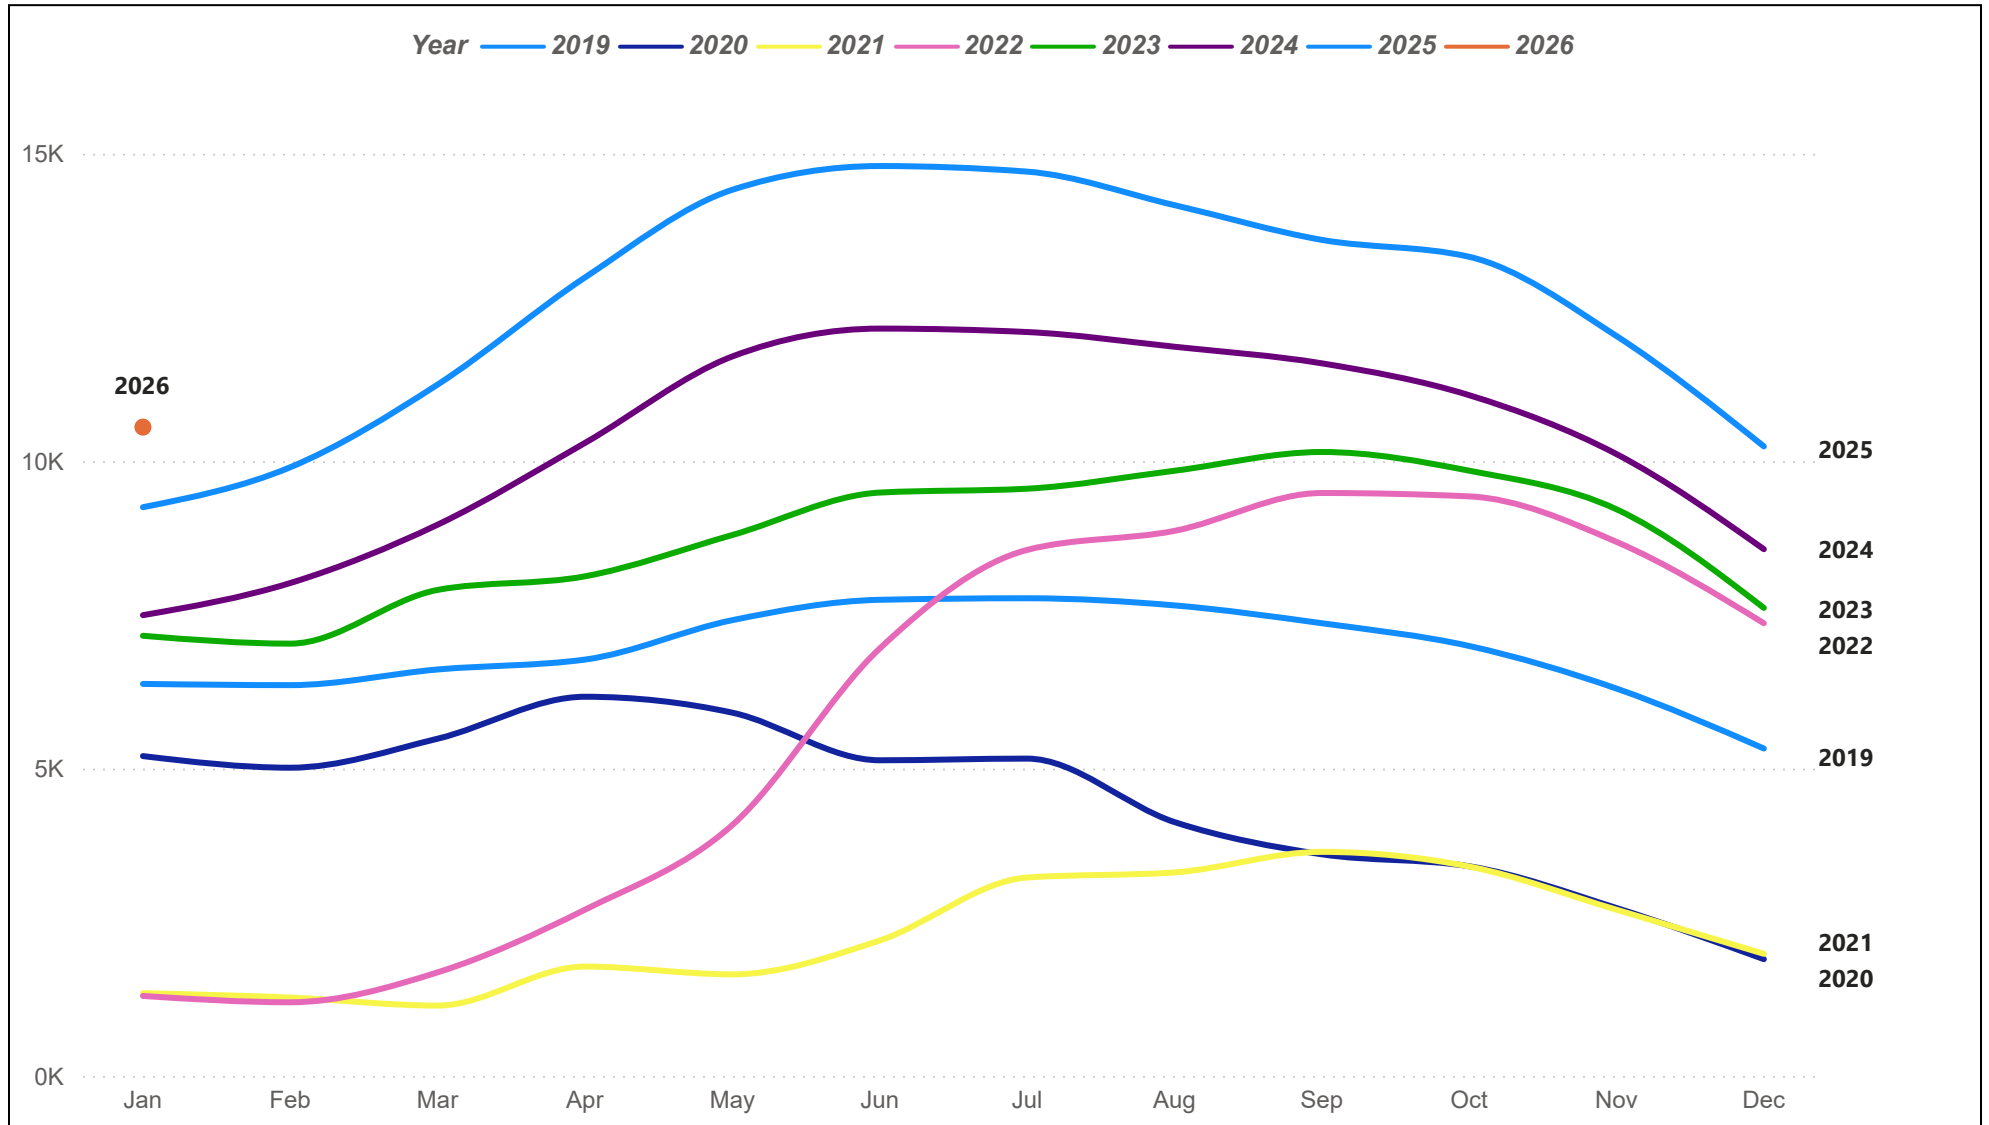

Austin MSA Residential Sales

The Austin MSA (Metropolitan Statistical Area) consists of Bastrop, Caldwell, Hays, Travis, and Williamson counties.

Austin MSA Average Sales Price

The Austin MSA (Metropolitan Statistical Area) consists of Bastrop, Caldwell, Hays, Travis, and Williamson counties.

Austin MSA Median Sales Price

The Austin MSA (Metropolitan Statistical Area) consists of Bastrop, Caldwell, Hays, Travis, and Williamson counties.

Austin MSA Residential Sales Volume

The Austin MSA (Metropolitan Statistical Area) consists of Bastrop, Caldwell, Hays, Travis, and Williamson counties.

Austin MSA Months of Inventory

The Austin MSA (Metropolitan Statistical Area) consists of Bastrop, Caldwell, Hays, Travis, and Williamson counties.

Austin MSA Active Listings

The Austin MSA (Metropolitan Statistical Area) consists of Bastrop, Caldwell, Hays, Travis, and Williamson counties.