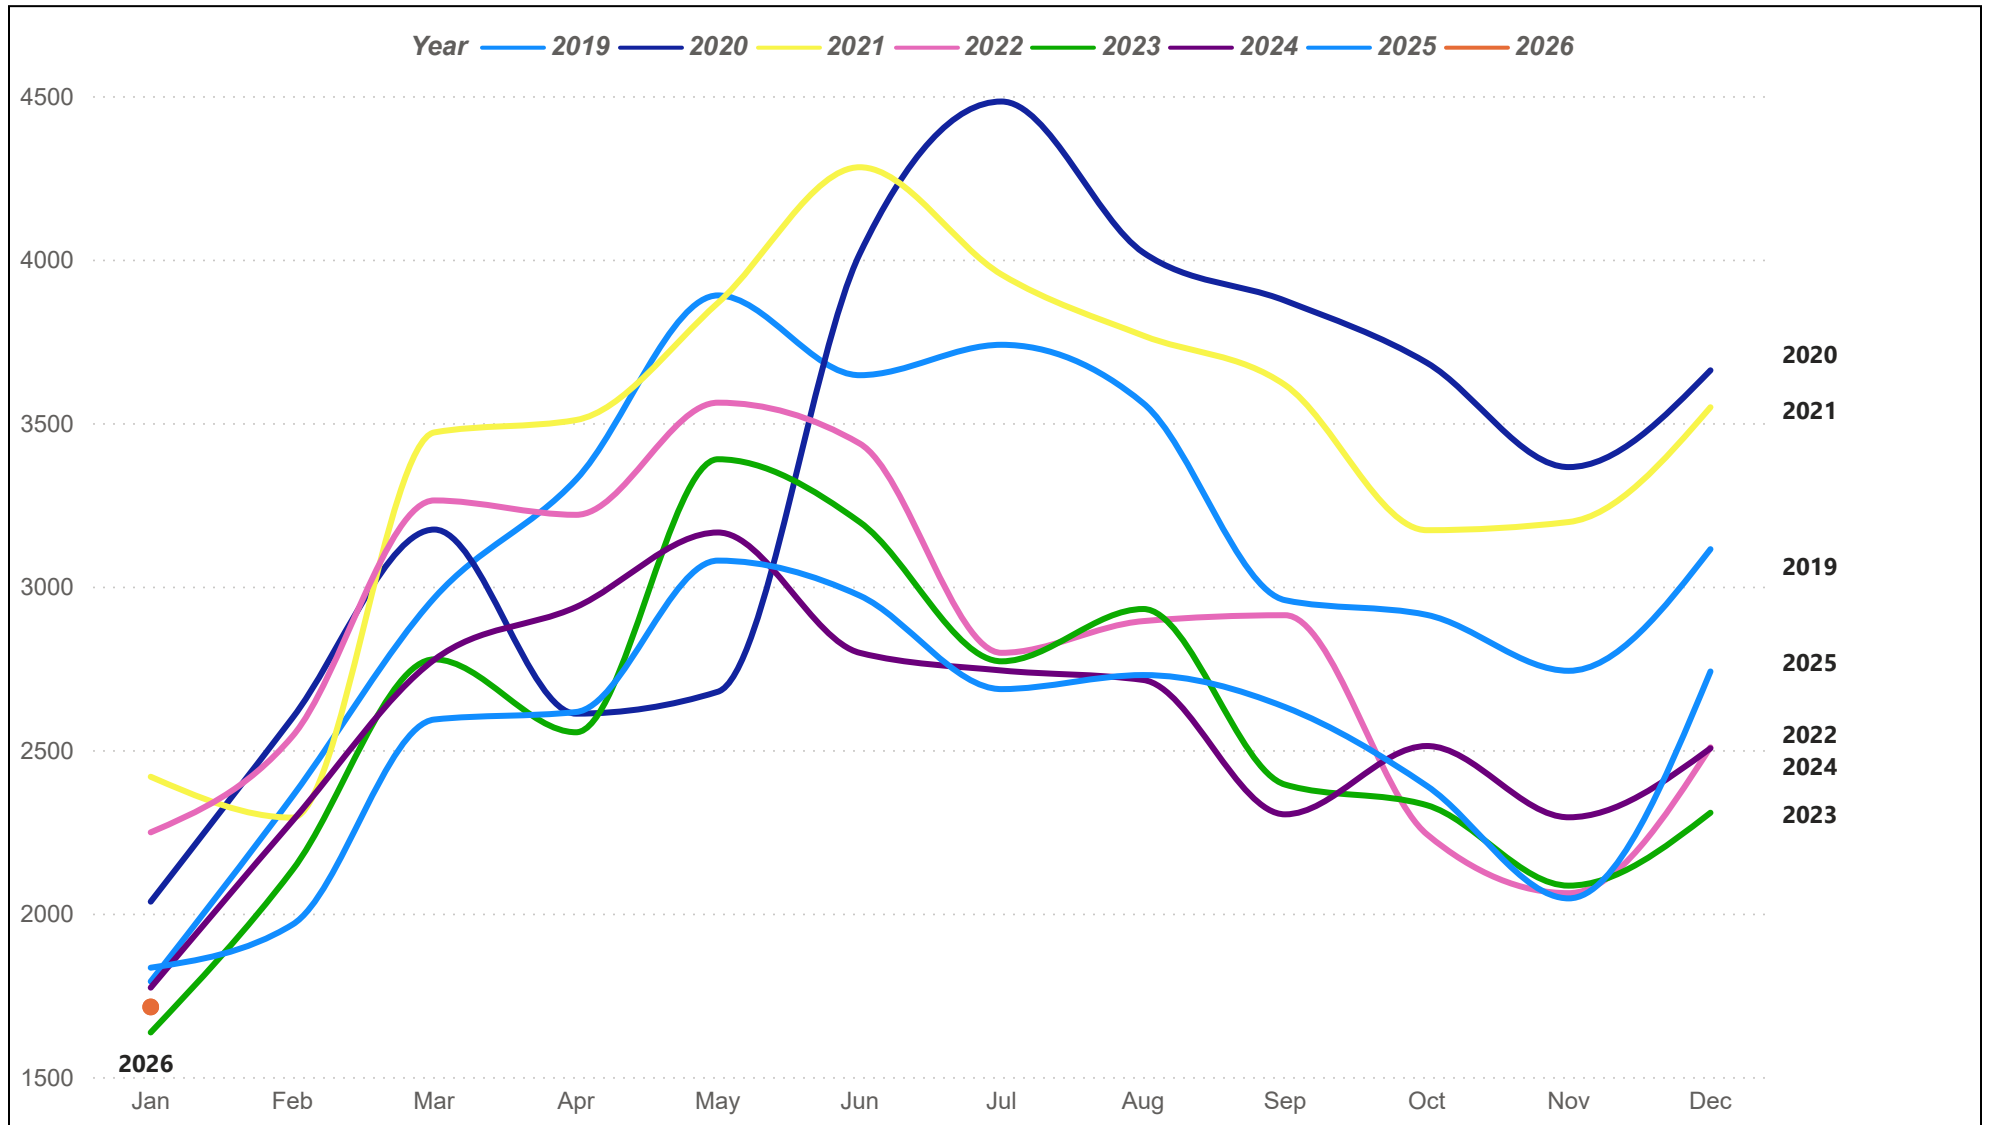

Austin MSA Residential Sales

The Austin MSA (Metropolitan Statistical Area) consists of Bastrop, Caldwell, Hays, Travis, and Williamson counties.

Austin MSA Average Sales Price

The Austin MSA (Metropolitan Statistical Area) consists of Bastrop, Caldwell, Hays, Travis, and Williamson counties.

Austin MSA Median Sales Price

The Austin MSA (Metropolitan Statistical Area) consists of Bastrop, Caldwell, Hays, Travis, and Williamson counties.

Austin MSA Residential Sales Volume

The Austin MSA (Metropolitan Statistical Area) consists of Bastrop, Caldwell, Hays, Travis, and Williamson counties.

Austin MSA Months of Inventory

The Austin MSA (Metropolitan Statistical Area) consists of Bastrop, Caldwell, Hays, Travis, and Williamson counties.

Austin MSA Active Listings

The Austin MSA (Metropolitan Statistical Area) consists of Bastrop, Caldwell, Hays, Travis, and Williamson counties.