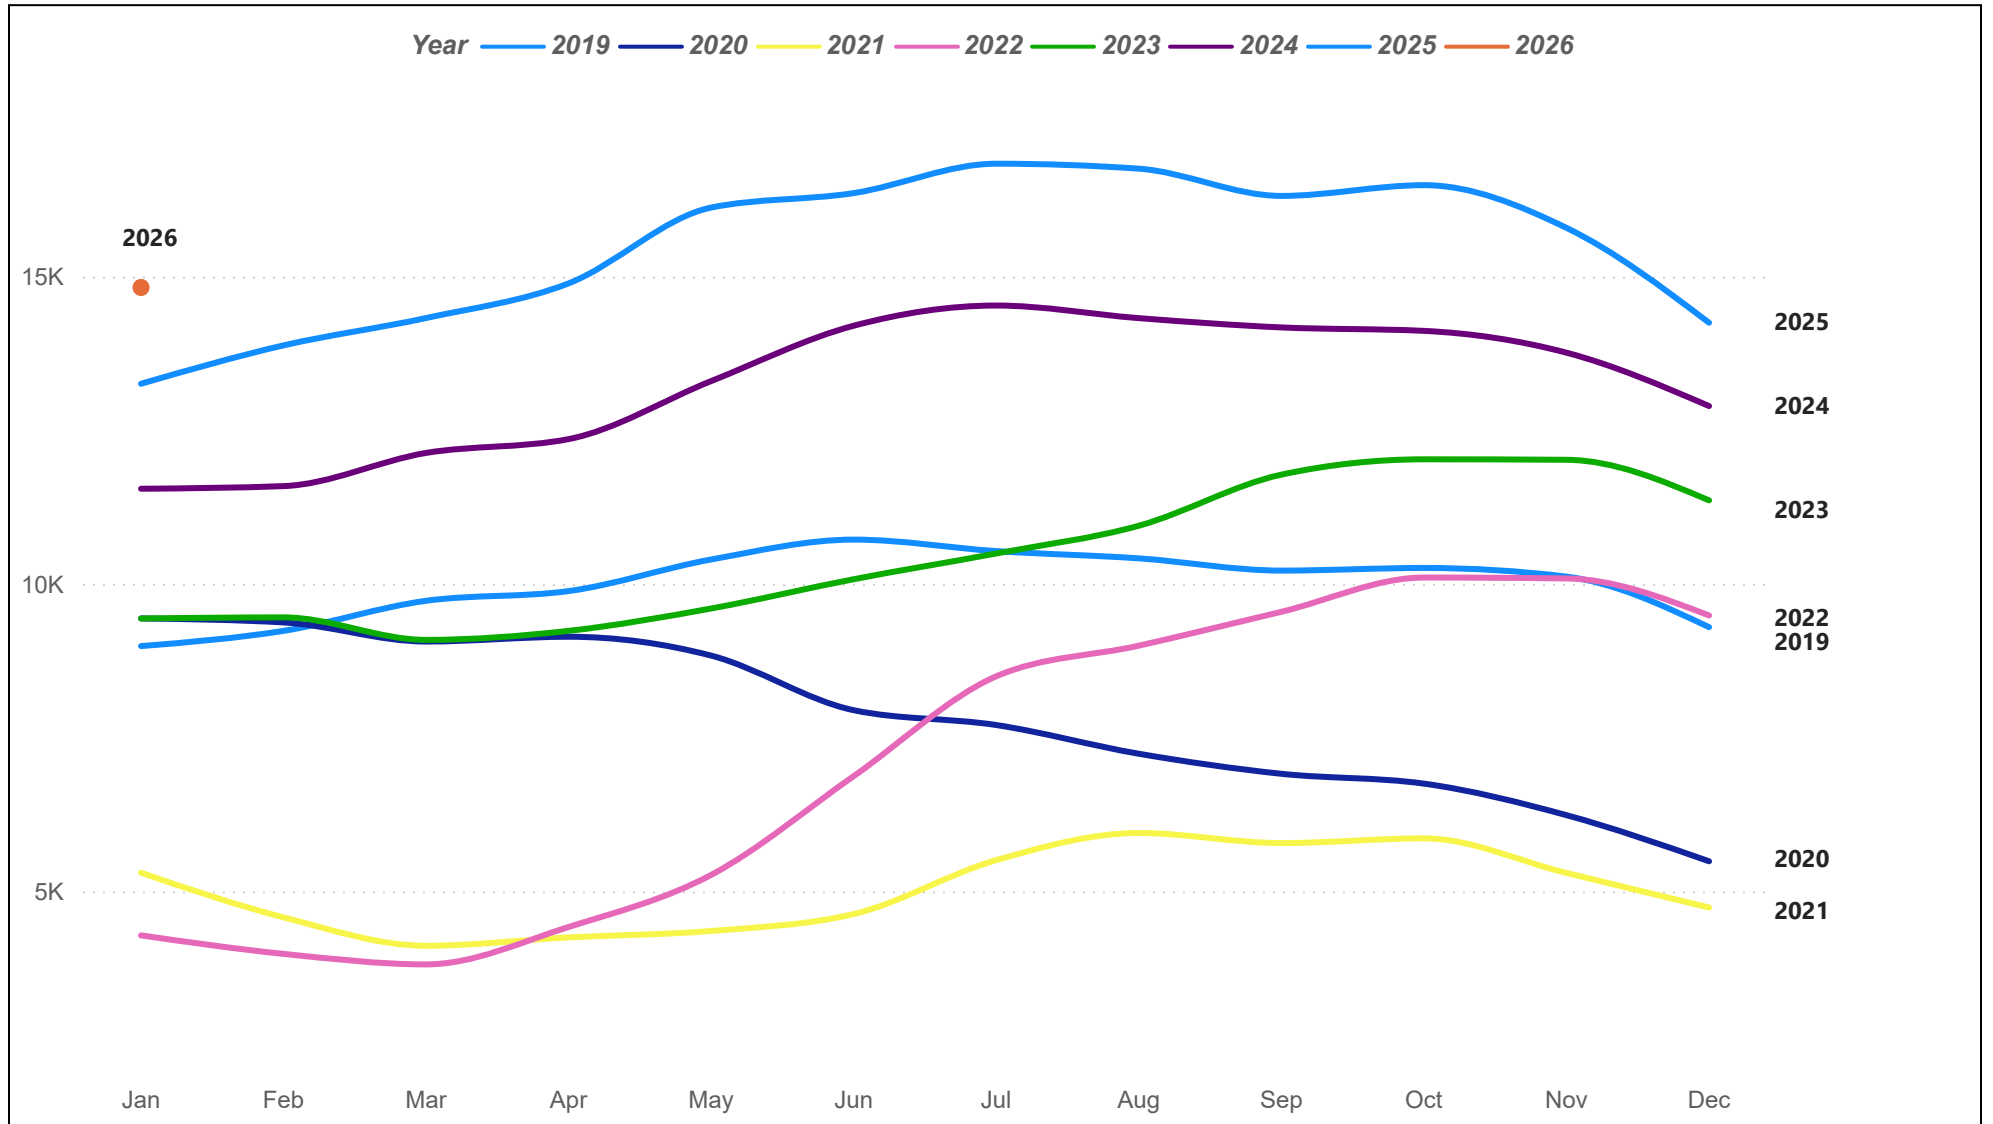

San Antonio MSA Residential Sales

The San Antonio MSA (Metropolitan Statistical Area) consists of Atascosa, Bandera, Bexar, Comal, Guadalupe, Kendall, Medina, and Wilson counties.

San Antonio MSA Average Sales Price

The San Antonio MSA (Metropolitan Statistical Area) consists of Atascosa, Bandera, Bexar, Comal, Guadalupe, Kendall, Medina, and Wilson counties.

San Antonio MSA Median Sales Price

The San Antonio MSA (Metropolitan Statistical Area) consists of Atascosa, Bandera, Bexar, Comal, Guadalupe, Kendall, Medina, and Wilson counties.

San Antonio MSA Residential Sales Volume

The San Antonio MSA (Metropolitan Statistical Area) consists of Atascosa, Bandera, Bexar, Comal, Guadalupe, Kendall, Medina, and Wilson counties.

San Antonio MSA Months of Inventory

The San Antonio MSA (Metropolitan Statistical Area) consists of Atascosa, Bandera, Bexar, Comal, Guadalupe, Kendall, Medina, and Wilson counties.

San Antonio MSA Active Listings

The San Antonio MSA (Metropolitan Statistical Area) consists of Atascosa, Bandera, Bexar, Comal, Guadalupe, Kendall, Medina, and Wilson counties.