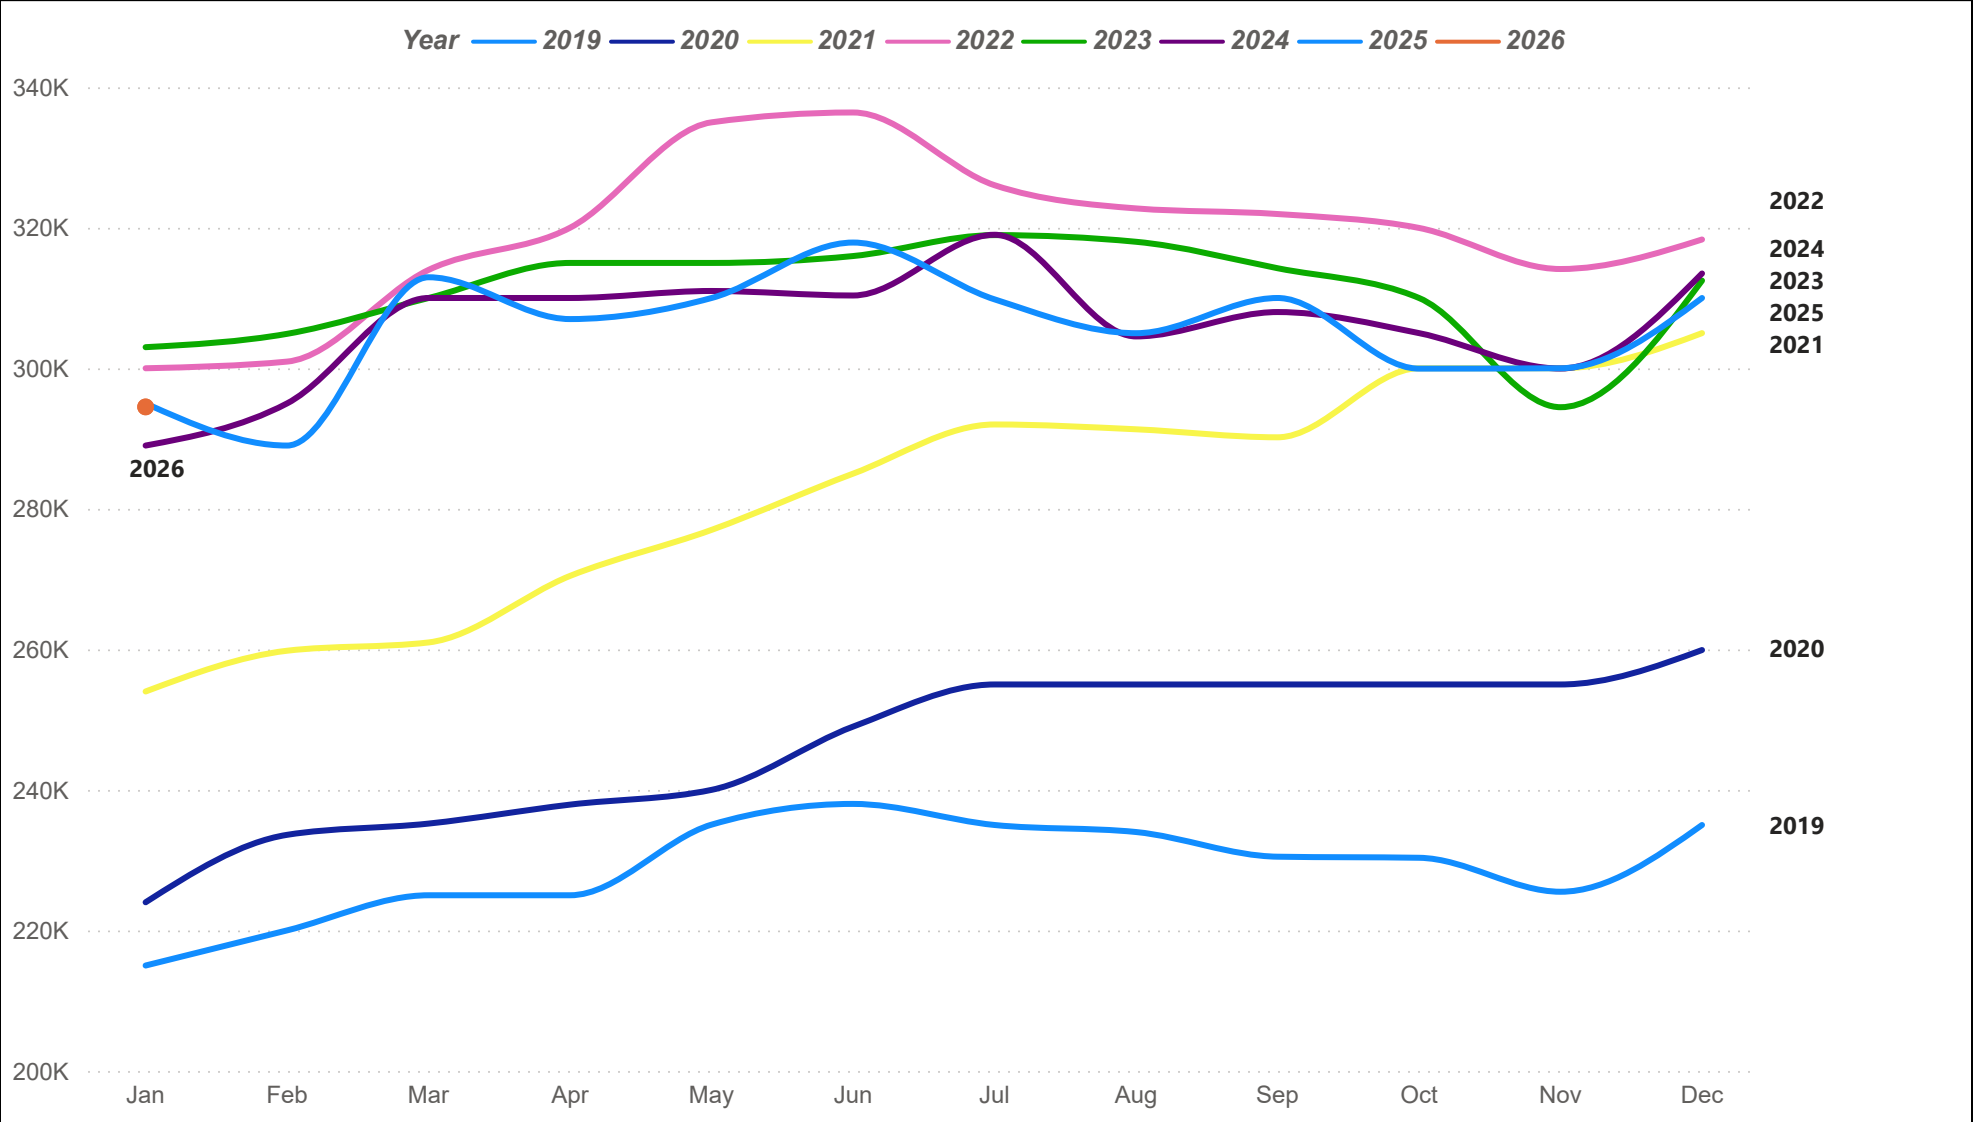

San Antonio MSA Residential Sales

The San Antonio MSA (Metropolitan Statistical Area) consists of Atascosa, Bandera, Bexar, Comal, Guadalupe, Kendall, Medina, and Wilson counties.

San Antonio MSA Average Sales Price

The San Antonio MSA (Metropolitan Statistical Area) consists of Atascosa, Bandera, Bexar, Comal, Guadalupe, Kendall, Medina, and Wilson counties.

San Antonio MSA Median Sales Price

The San Antonio MSA (Metropolitan Statistical Area) consists of Atascosa, Bandera, Bexar, Comal, Guadalupe, Kendall, Medina, and Wilson counties.

San Antonio MSA Residential Sales Volume

The San Antonio MSA (Metropolitan Statistical Area) consists of Atascosa, Bandera, Bexar, Comal, Guadalupe, Kendall, Medina, and Wilson counties.

San Antonio MSA Months of Inventory

The San Antonio MSA (Metropolitan Statistical Area) consists of Atascosa, Bandera, Bexar, Comal, Guadalupe, Kendall, Medina, and Wilson counties.

San Antonio MSA Active Listings

The San Antonio MSA (Metropolitan Statistical Area) consists of Atascosa, Bandera, Bexar, Comal, Guadalupe, Kendall, Medina, and Wilson counties.