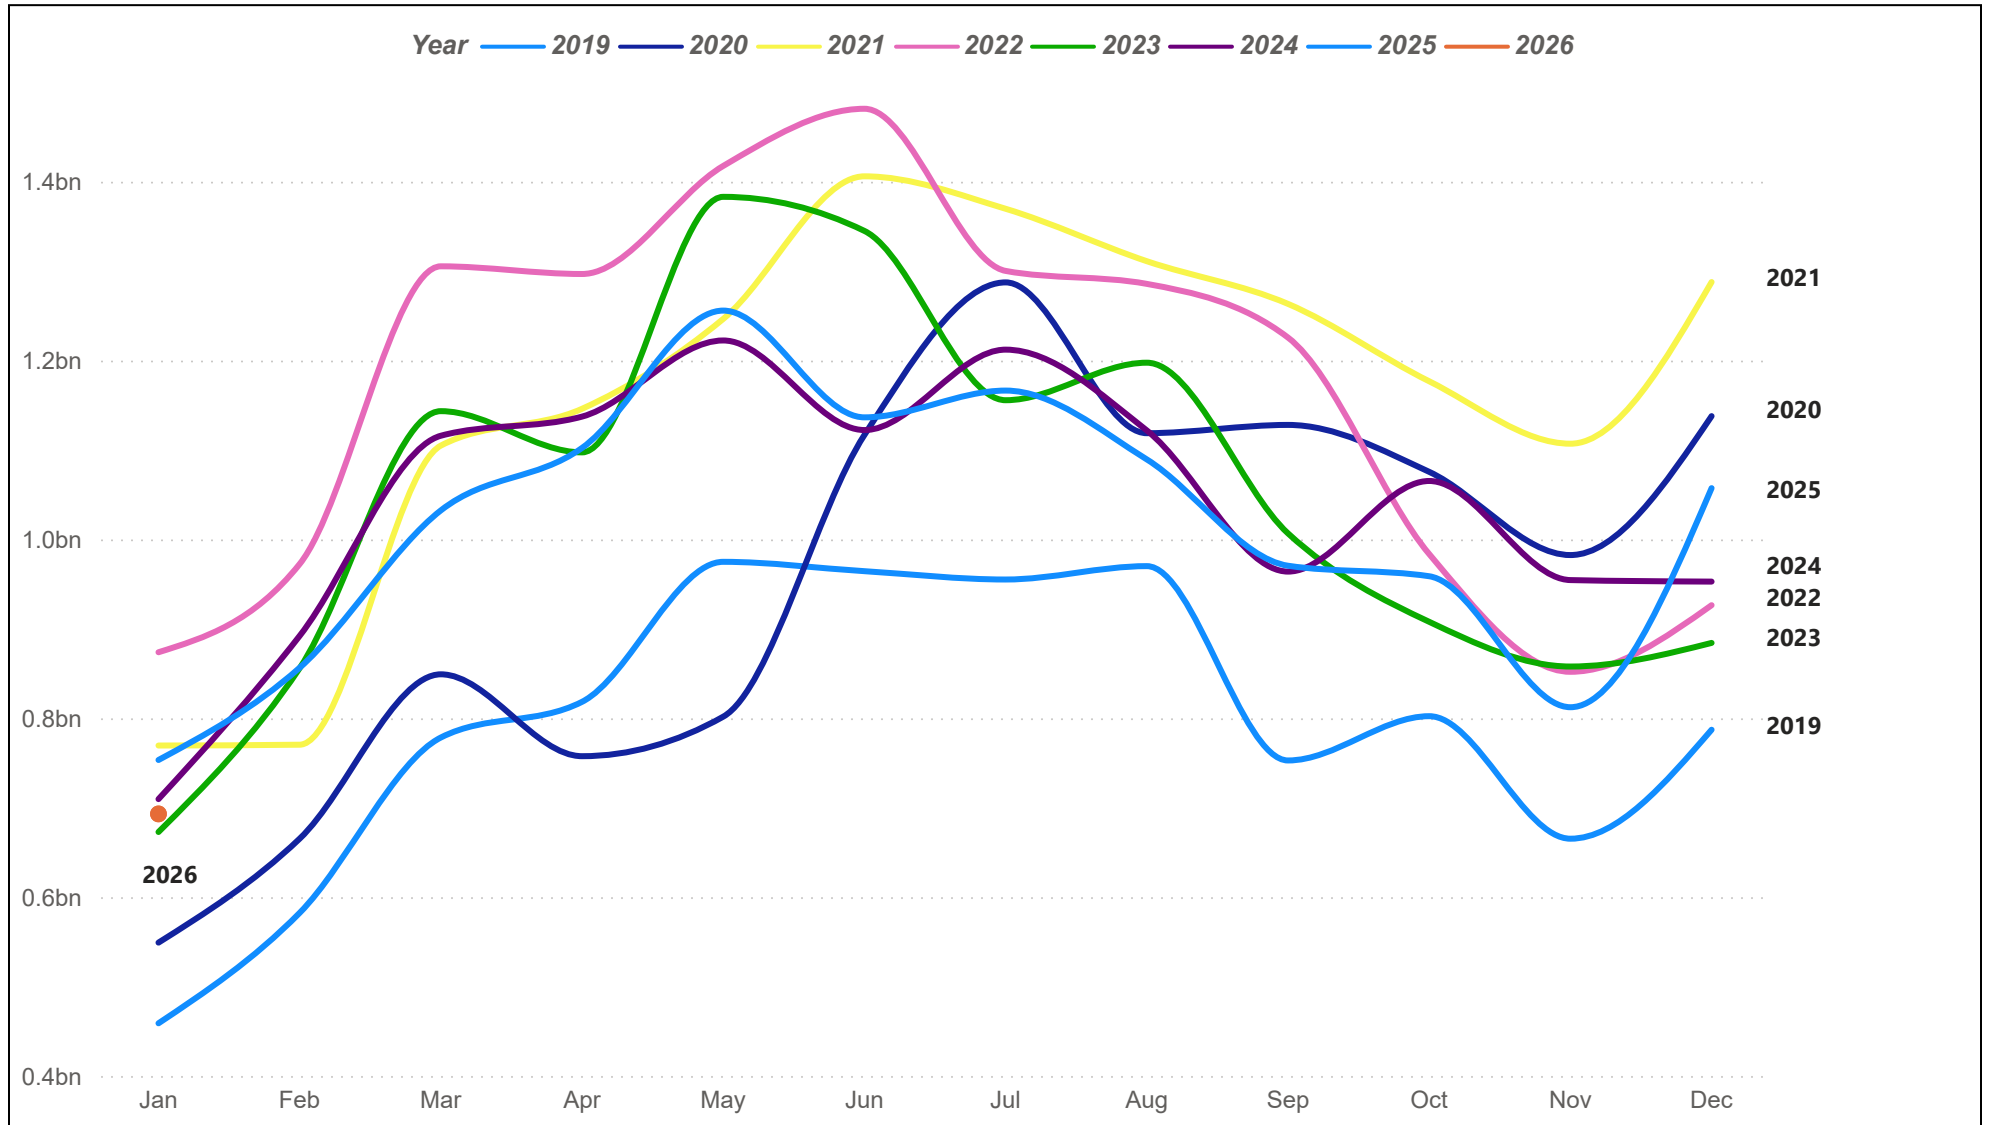

San Antonio MSA Residential Sales

The San Antonio MSA (Metropolitan Statistical Area) consists of Atascosa, Bandera, Bexar, Comal, Guadalupe, Kendall, Medina, and Wilson counties.

San Antonio MSA Average Sales Price

The San Antonio MSA (Metropolitan Statistical Area) consists of Atascosa, Bandera, Bexar, Comal, Guadalupe, Kendall, Medina, and Wilson counties.

San Antonio MSA Median Sales Price

The San Antonio MSA (Metropolitan Statistical Area) consists of Atascosa, Bandera, Bexar, Comal, Guadalupe, Kendall, Medina, and Wilson counties.

San Antonio MSA Residential Sales Volume

The San Antonio MSA (Metropolitan Statistical Area) consists of Atascosa, Bandera, Bexar, Comal, Guadalupe, Kendall, Medina, and Wilson counties.

San Antonio MSA Months of Inventory

The San Antonio MSA (Metropolitan Statistical Area) consists of Atascosa, Bandera, Bexar, Comal, Guadalupe, Kendall, Medina, and Wilson counties.

San Antonio MSA Active Listings

The San Antonio MSA (Metropolitan Statistical Area) consists of Atascosa, Bandera, Bexar, Comal, Guadalupe, Kendall, Medina, and Wilson counties.