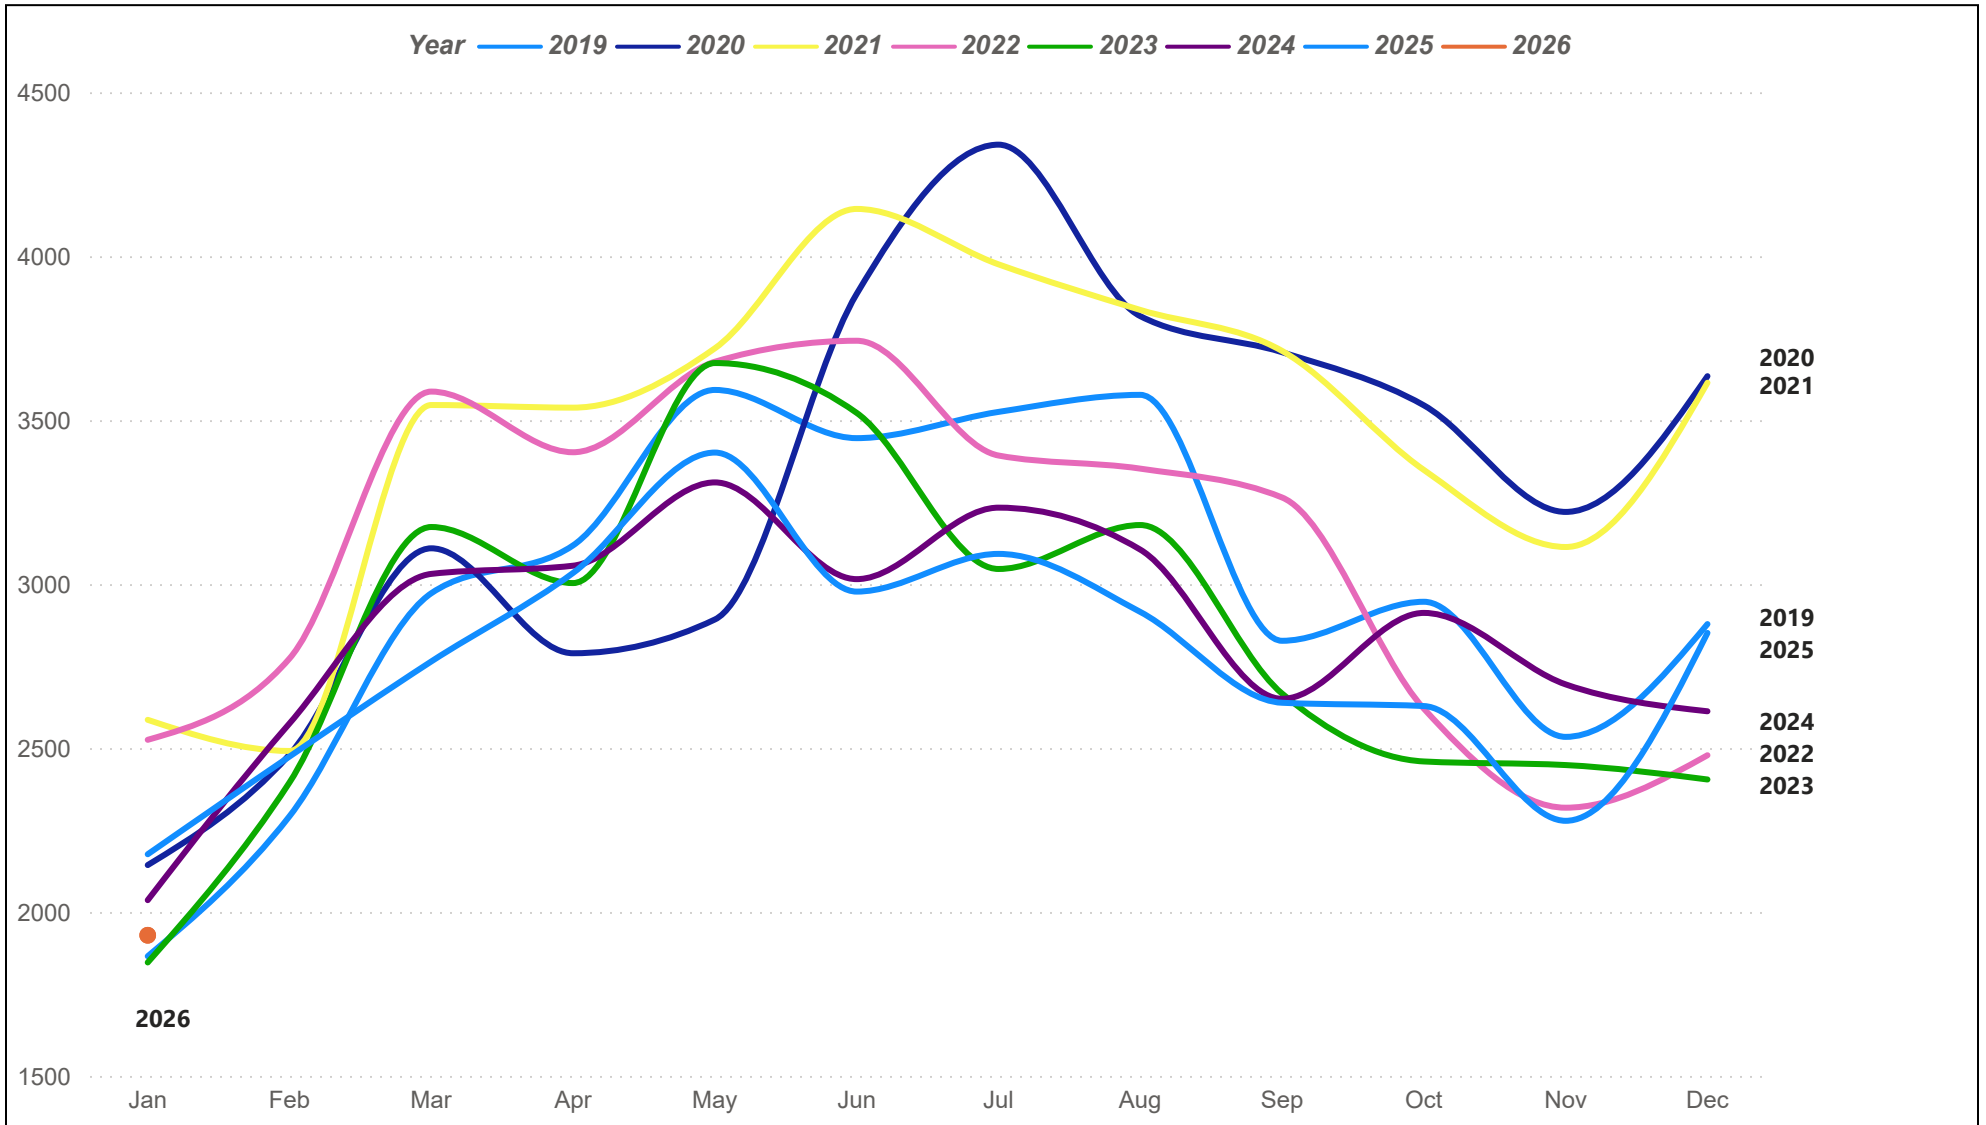

San Antonio MSA Residential Sales

The San Antonio MSA (Metropolitan Statistical Area) consists of Atascosa, Bandera, Bexar, Comal, Guadalupe, Kendall, Medina, and Wilson counties.

San Antonio MSA Average Sales Price

The San Antonio MSA (Metropolitan Statistical Area) consists of Atascosa, Bandera, Bexar, Comal, Guadalupe, Kendall, Medina, and Wilson counties.

San Antonio MSA Median Sales Price

The San Antonio MSA (Metropolitan Statistical Area) consists of Atascosa, Bandera, Bexar, Comal, Guadalupe, Kendall, Medina, and Wilson counties.

San Antonio MSA Residential Sales Volume

The San Antonio MSA (Metropolitan Statistical Area) consists of Atascosa, Bandera, Bexar, Comal, Guadalupe, Kendall, Medina, and Wilson counties.

San Antonio MSA Months of Inventory

The San Antonio MSA (Metropolitan Statistical Area) consists of Atascosa, Bandera, Bexar, Comal, Guadalupe, Kendall, Medina, and Wilson counties.

San Antonio MSA Active Listings

The San Antonio MSA (Metropolitan Statistical Area) consists of Atascosa, Bandera, Bexar, Comal, Guadalupe, Kendall, Medina, and Wilson counties.