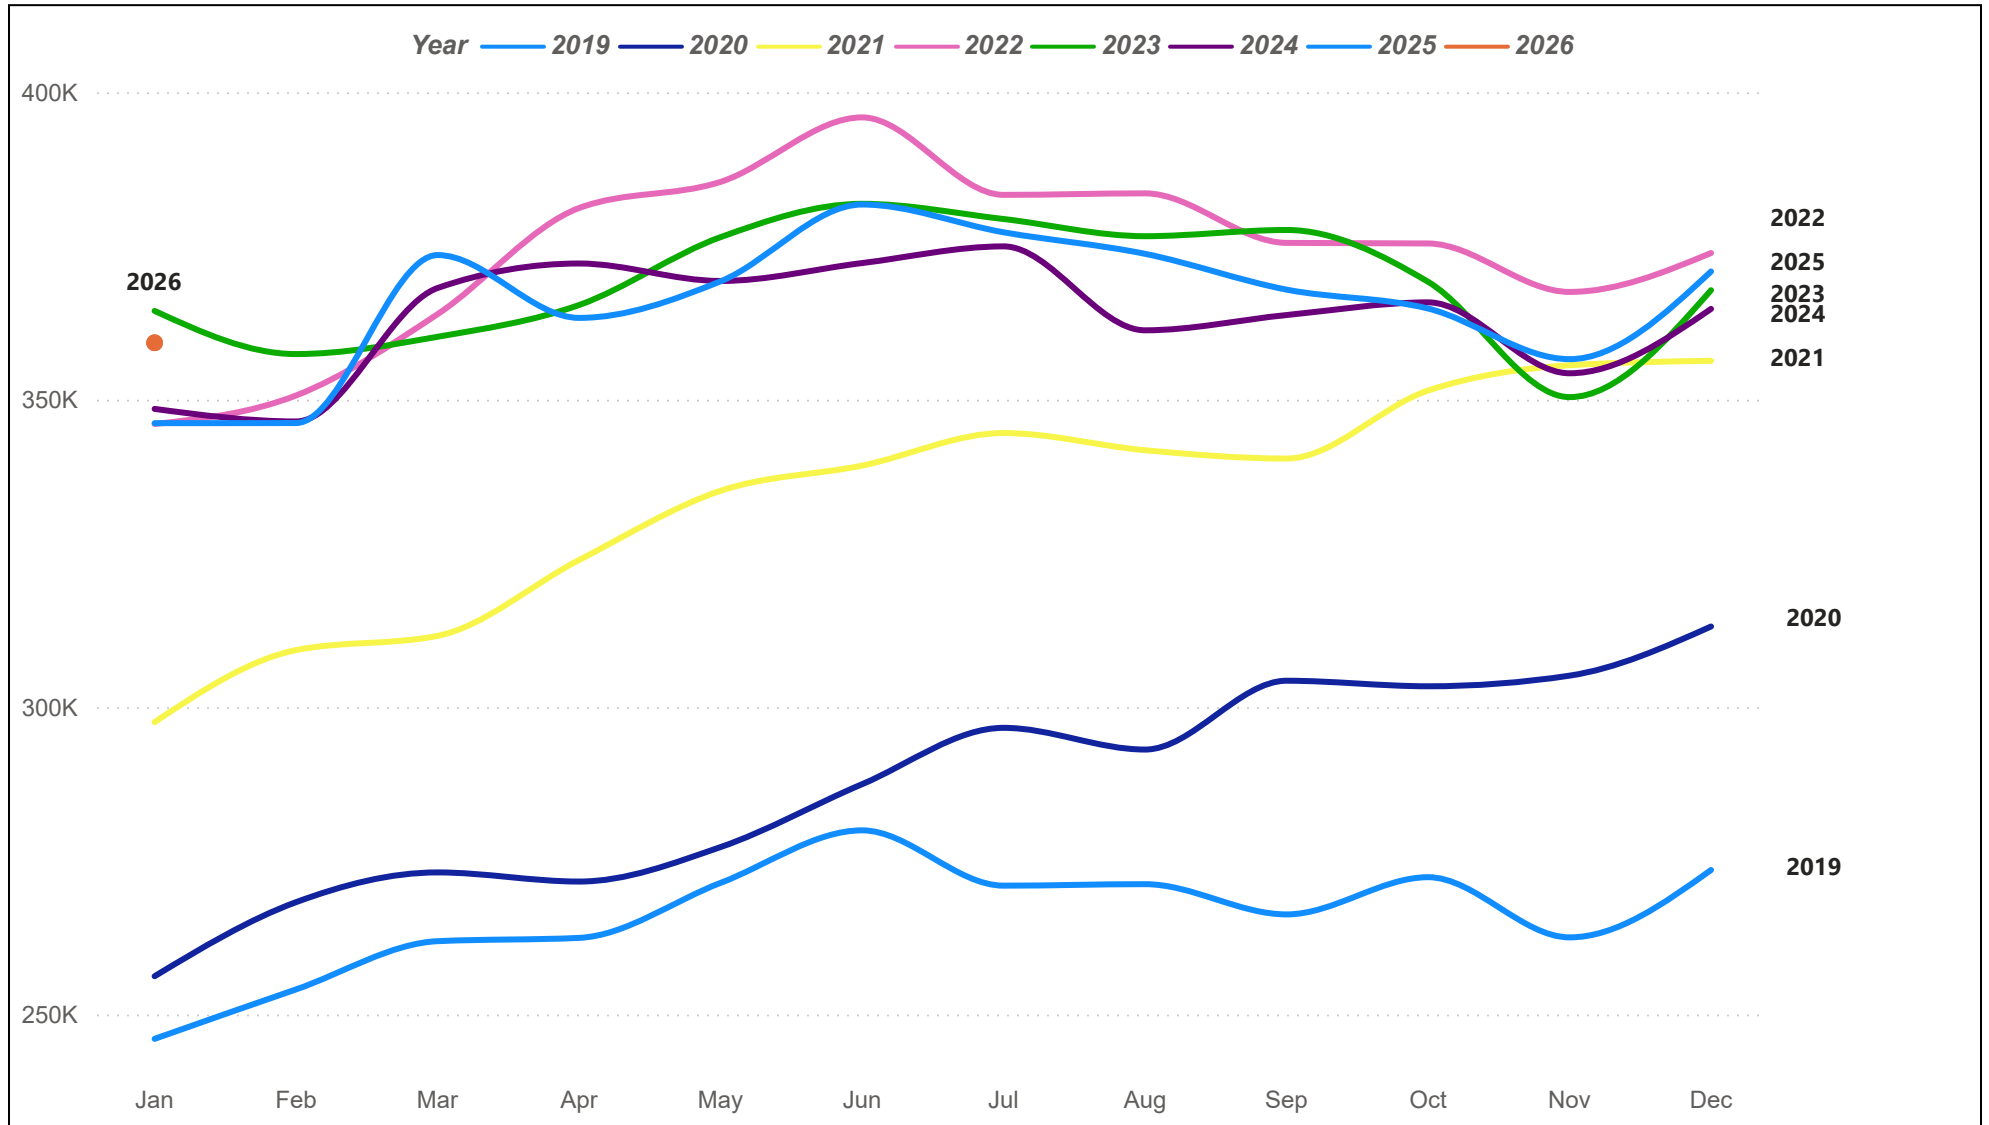

San Antonio MSA Residential Sales

The San Antonio MSA (Metropolitan Statistical Area) consists of Atascosa, Bandera, Bexar, Comal, Guadalupe, Kendall, Medina, and Wilson counties.

San Antonio MSA Average Sales Price

The San Antonio MSA (Metropolitan Statistical Area) consists of Atascosa, Bandera, Bexar, Comal, Guadalupe, Kendall, Medina, and Wilson counties.

San Antonio MSA Median Sales Price

The San Antonio MSA (Metropolitan Statistical Area) consists of Atascosa, Bandera, Bexar, Comal, Guadalupe, Kendall, Medina, and Wilson counties.

San Antonio MSA Residential Sales Volume

The San Antonio MSA (Metropolitan Statistical Area) consists of Atascosa, Bandera, Bexar, Comal, Guadalupe, Kendall, Medina, and Wilson counties.

San Antonio MSA Months of Inventory

The San Antonio MSA (Metropolitan Statistical Area) consists of Atascosa, Bandera, Bexar, Comal, Guadalupe, Kendall, Medina, and Wilson counties.

San Antonio MSA Active Listings

The San Antonio MSA (Metropolitan Statistical Area) consists of Atascosa, Bandera, Bexar, Comal, Guadalupe, Kendall, Medina, and Wilson counties.