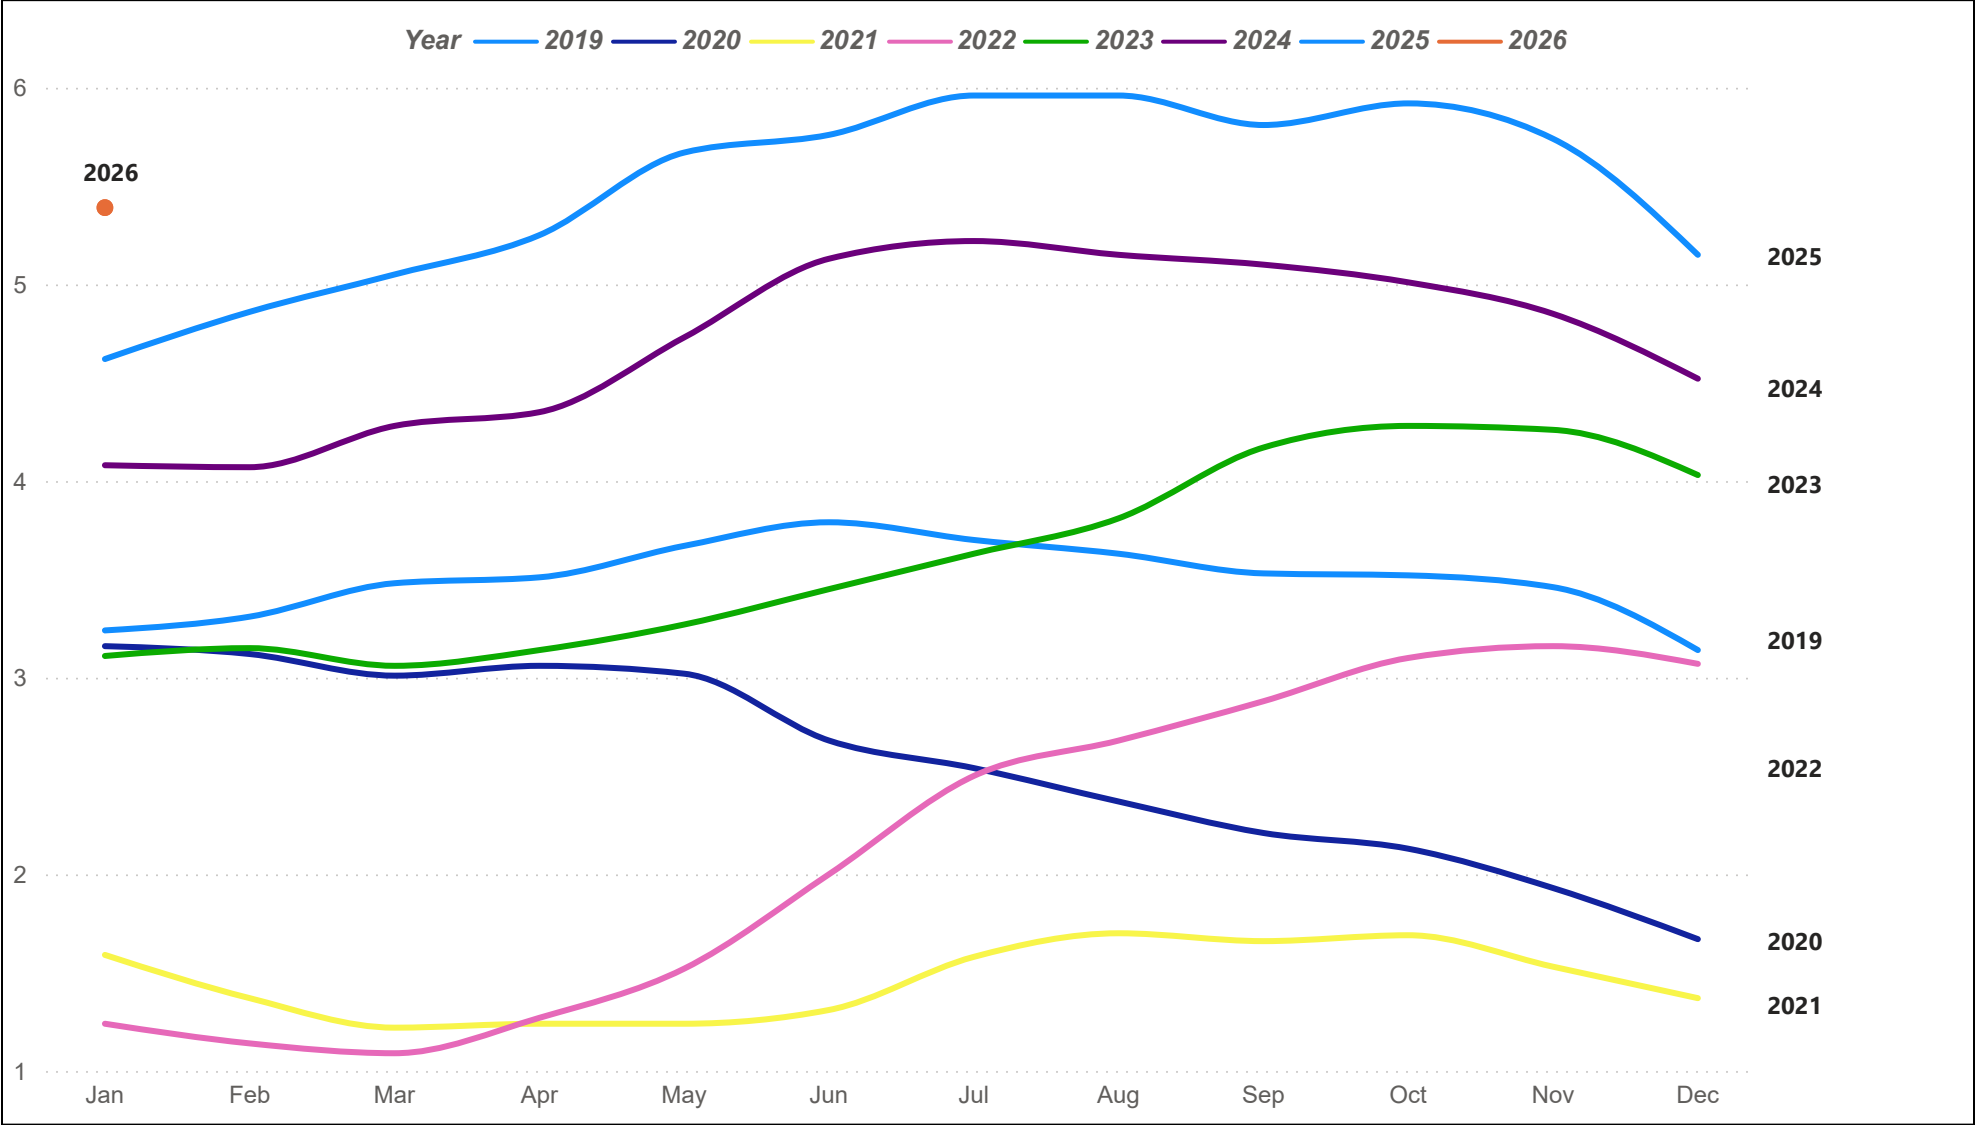

San Antonio MSA Residential Sales

The San Antonio MSA (Metropolitan Statistical Area) consists of Atascosa, Bandera, Bexar, Comal, Guadalupe, Kendall, Medina, and Wilson counties.

San Antonio MSA Average Sales Price

The San Antonio MSA (Metropolitan Statistical Area) consists of Atascosa, Bandera, Bexar, Comal, Guadalupe, Kendall, Medina, and Wilson counties.

San Antonio MSA Median Sales Price

The San Antonio MSA (Metropolitan Statistical Area) consists of Atascosa, Bandera, Bexar, Comal, Guadalupe, Kendall, Medina, and Wilson counties.

San Antonio MSA Residential Sales Volume

The San Antonio MSA (Metropolitan Statistical Area) consists of Atascosa, Bandera, Bexar, Comal, Guadalupe, Kendall, Medina, and Wilson counties.

San Antonio MSA Months of Inventory

The San Antonio MSA (Metropolitan Statistical Area) consists of Atascosa, Bandera, Bexar, Comal, Guadalupe, Kendall, Medina, and Wilson counties.

San Antonio MSA Active Listings

The San Antonio MSA (Metropolitan Statistical Area) consists of Atascosa, Bandera, Bexar, Comal, Guadalupe, Kendall, Medina, and Wilson counties.