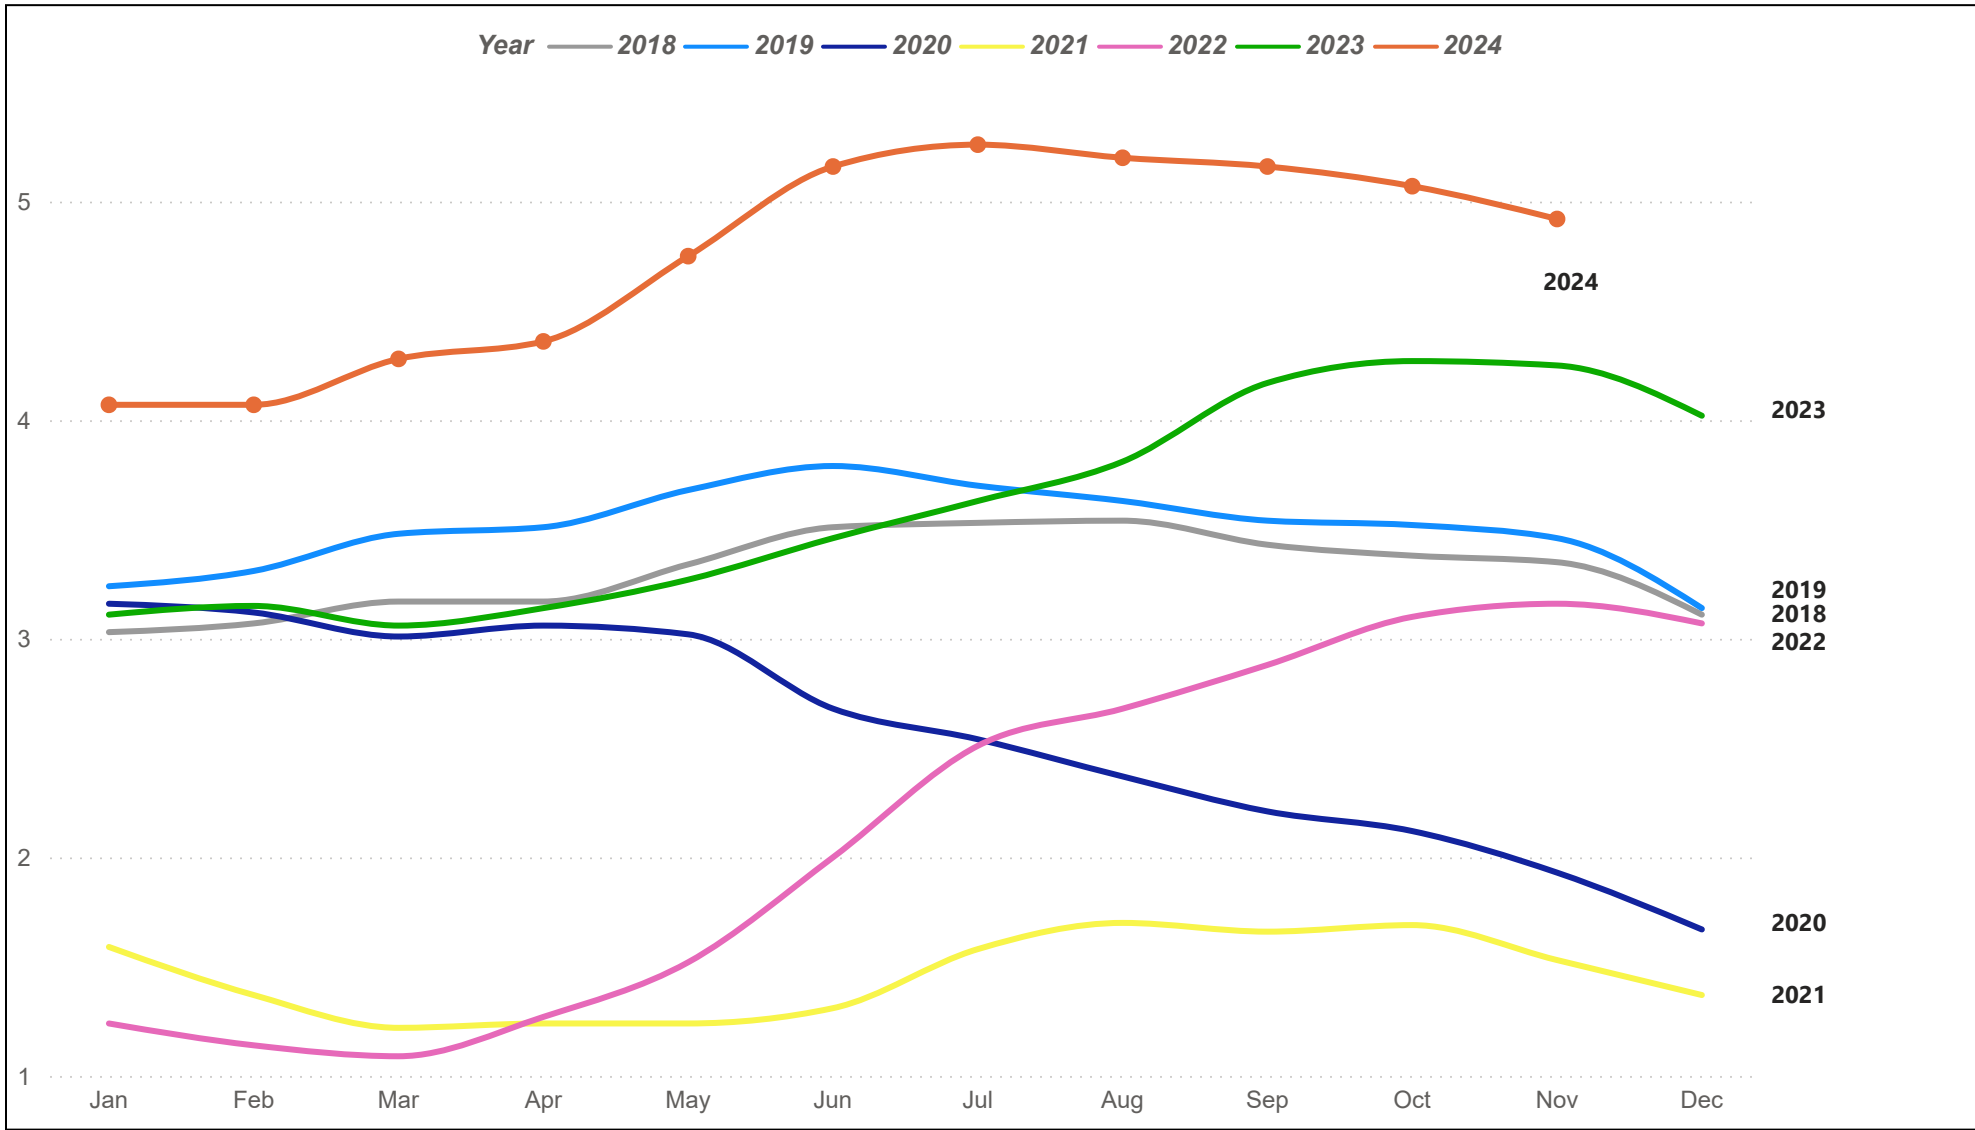

San Antonio MSA Residential Sales

The San Antonio MSA (Metropolitan Statistical Area) consists of Atascosa, Bandera, Bexar, Comal, Guadalupe, Kendall, Medina, and Wilson counties.

San Antonio MSA Average Sales Price

The San Antonio MSA (Metropolitan Statistical Area) consists of Atascosa, Bandera, Bexar, Comal, Guadalupe, Kendall, Medina, and Wilson counties.

San Antonio MSA Median Sales Price

The San Antonio MSA (Metropolitan Statistical Area) consists of Atascosa, Bandera, Bexar, Comal, Guadalupe, Kendall, Medina, and Wilson counties.

San Antonio MSA Residential Sales Volume

The San Antonio MSA (Metropolitan Statistical Area) consists of Atascosa, Bandera, Bexar, Comal, Guadalupe, Kendall, Medina, and Wilson counties.

San Antonio MSA Months of Inventory

The San Antonio MSA (Metropolitan Statistical Area) consists of Atascosa, Bandera, Bexar, Comal, Guadalupe, Kendall, Medina, and Wilson counties.