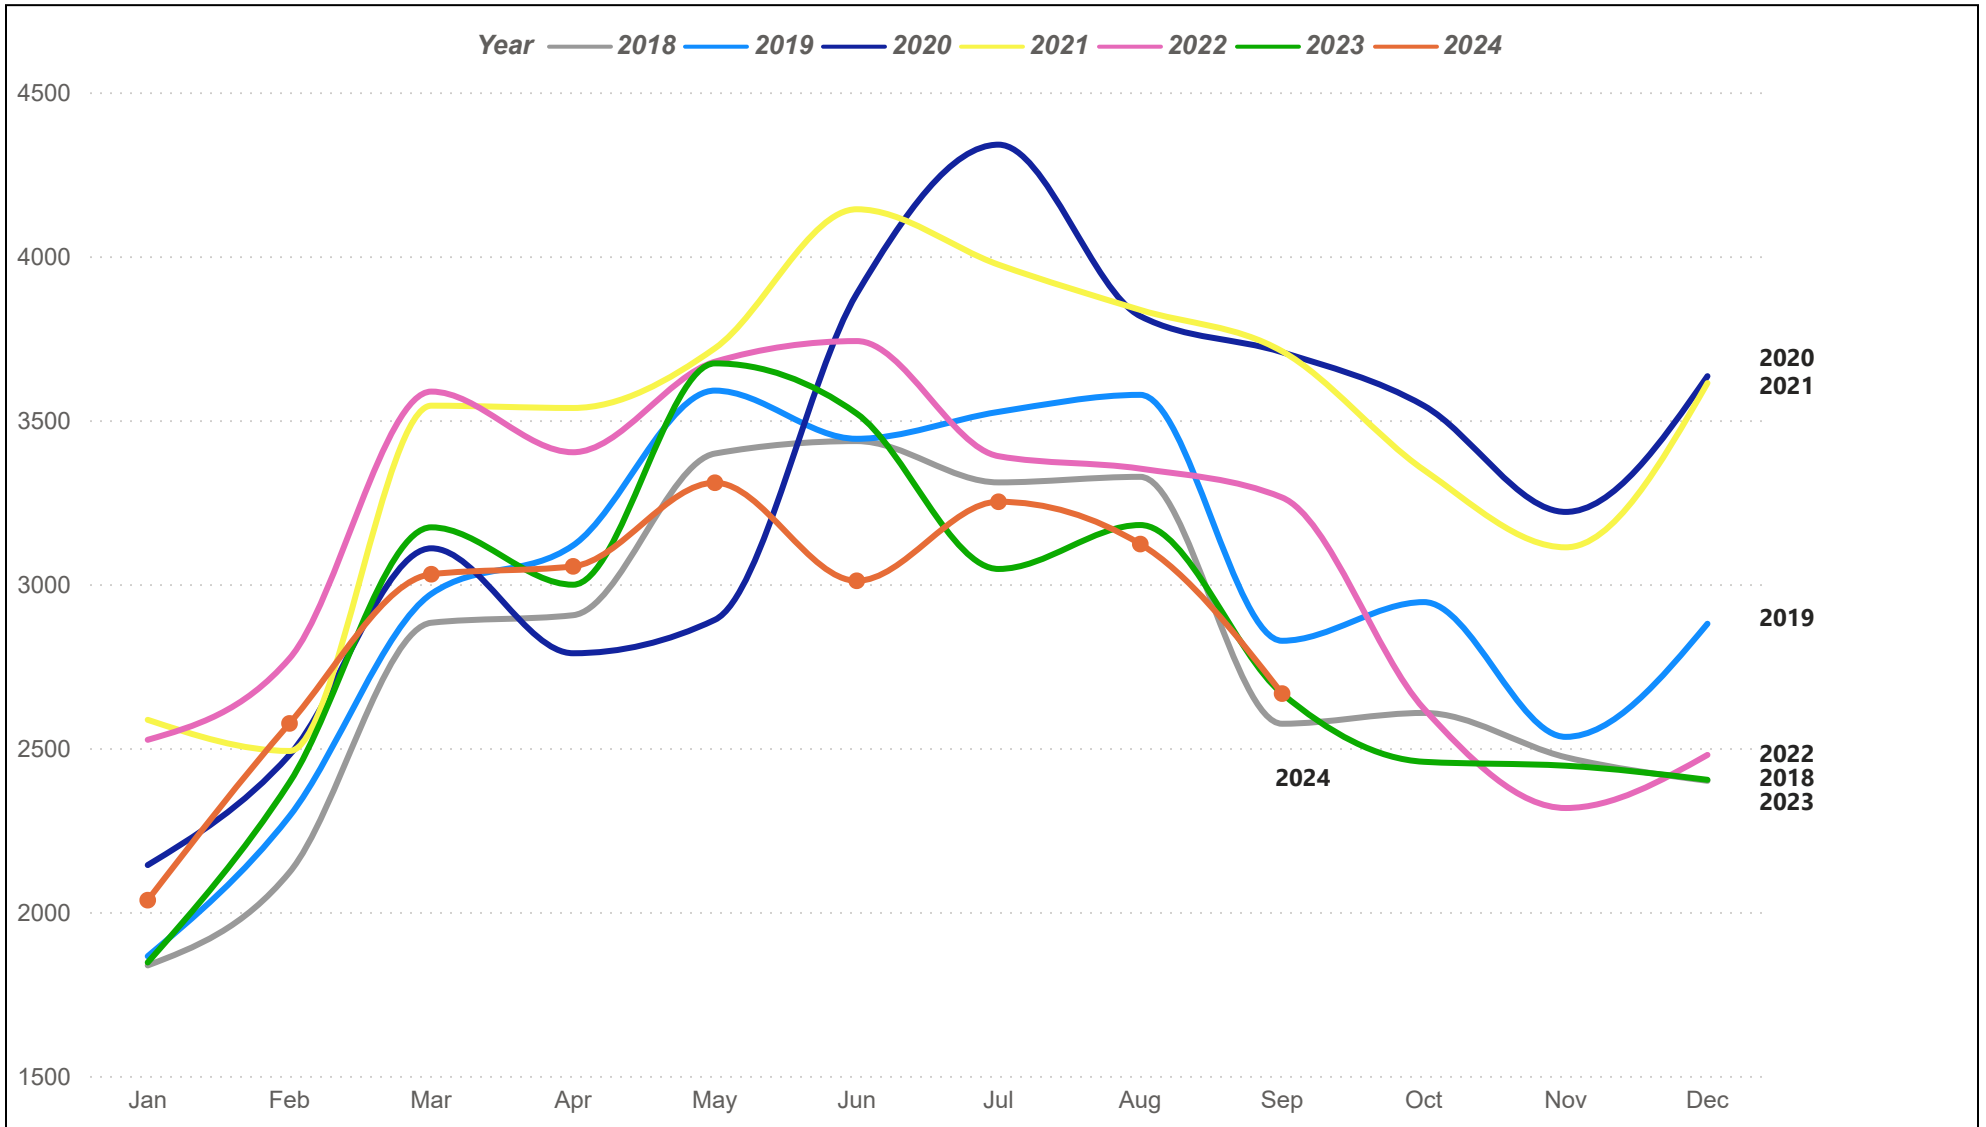

San Antonio MSA Residential Sales

The San Antonio MSA (Metropolitan Statistical Area) consists of Atascosa, Bandera, Bexar, Comal, Guadalupe, Kendall, Medina, and Wilson counties.

San Antonio MSA Average Sales Price

The San Antonio MSA (Metropolitan Statistical Area) consists of Atascosa, Bandera, Bexar, Comal, Guadalupe, Kendall, Medina, and Wilson counties.

San Antonio MSA Median Sales Price

The San Antonio MSA (Metropolitan Statistical Area) consists of Atascosa, Bandera, Bexar, Comal, Guadalupe, Kendall, Medina, and Wilson counties.

San Antonio MSA Residential Sales Volume

The San Antonio MSA (Metropolitan Statistical Area) consists of Atascosa, Bandera, Bexar, Comal, Guadalupe, Kendall, Medina, and Wilson counties.

San Antonio MSA Months of Inventory

The San Antonio MSA (Metropolitan Statistical Area) consists of Atascosa, Bandera, Bexar, Comal, Guadalupe, Kendall, Medina, and Wilson counties.