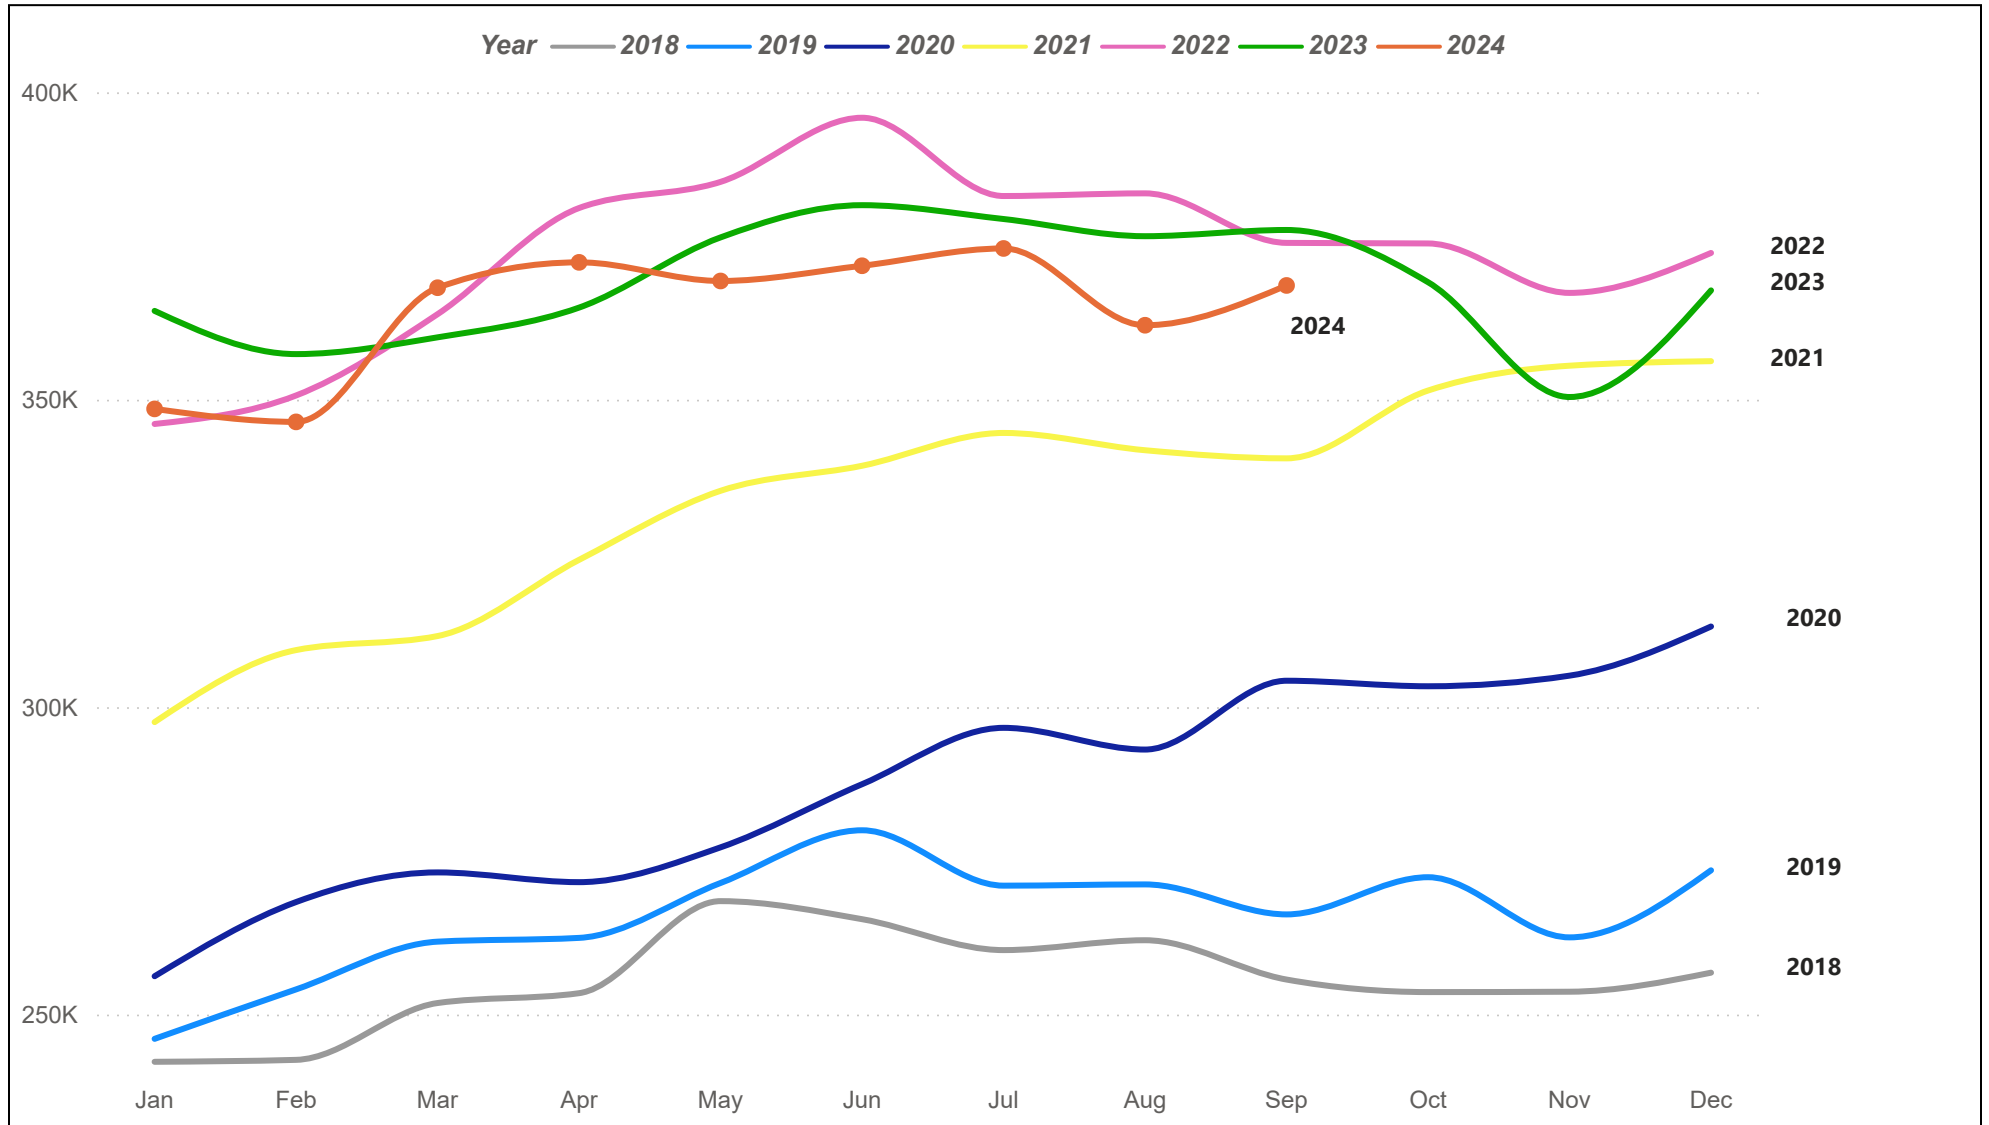

San Antonio MSA Residential Sales

The San Antonio MSA (Metropolitan Statistical Area) consists of Atascosa, Bandera, Bexar, Comal, Guadalupe, Kendall, Medina, and Wilson counties.

San Antonio MSA Average Sales Price

The San Antonio MSA (Metropolitan Statistical Area) consists of Atascosa, Bandera, Bexar, Comal, Guadalupe, Kendall, Medina, and Wilson counties.

San Antonio MSA Median Sales Price

The San Antonio MSA (Metropolitan Statistical Area) consists of Atascosa, Bandera, Bexar, Comal, Guadalupe, Kendall, Medina, and Wilson counties.

San Antonio MSA Residential Sales Volume

The San Antonio MSA (Metropolitan Statistical Area) consists of Atascosa, Bandera, Bexar, Comal, Guadalupe, Kendall, Medina, and Wilson counties.

San Antonio MSA Months of Inventory

The San Antonio MSA (Metropolitan Statistical Area) consists of Atascosa, Bandera, Bexar, Comal, Guadalupe, Kendall, Medina, and Wilson counties.