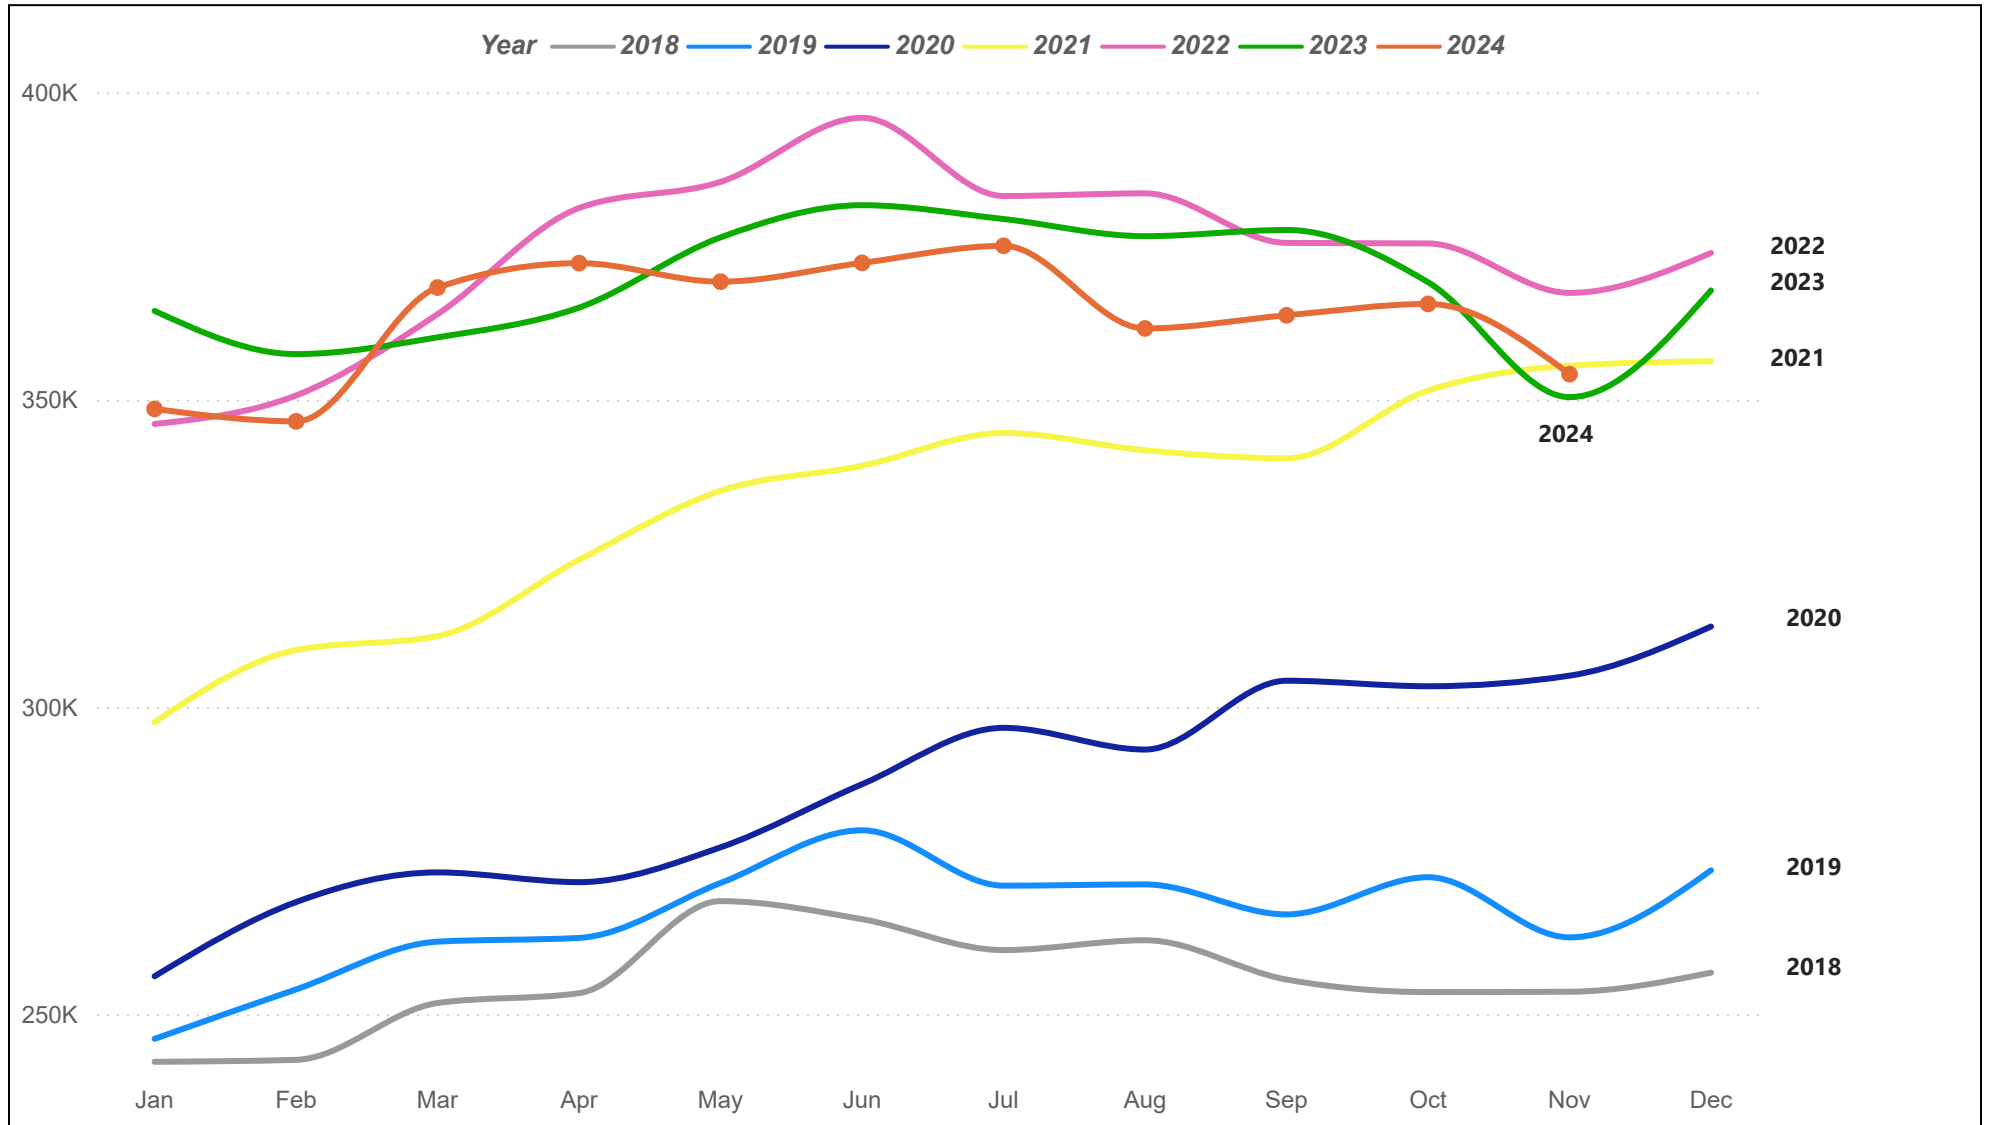

San Antonio MSA Residential Sales

The San Antonio MSA (Metropolitan Statistical Area) consists of Atascosa, Bandera, Bexar, Comal, Guadalupe, Kendall, Medina, and Wilson counties.

San Antonio MSA Average Sales Price

The San Antonio MSA (Metropolitan Statistical Area) consists of Atascosa, Bandera, Bexar, Comal, Guadalupe, Kendall, Medina, and Wilson counties.

San Antonio MSA Median Sales Price

The San Antonio MSA (Metropolitan Statistical Area) consists of Atascosa, Bandera, Bexar, Comal, Guadalupe, Kendall, Medina, and Wilson counties.

San Antonio MSA Residential Sales Volume

The San Antonio MSA (Metropolitan Statistical Area) consists of Atascosa, Bandera, Bexar, Comal, Guadalupe, Kendall, Medina, and Wilson counties.

San Antonio MSA Months of Inventory

The San Antonio MSA (Metropolitan Statistical Area) consists of Atascosa, Bandera, Bexar, Comal, Guadalupe, Kendall, Medina, and Wilson counties.