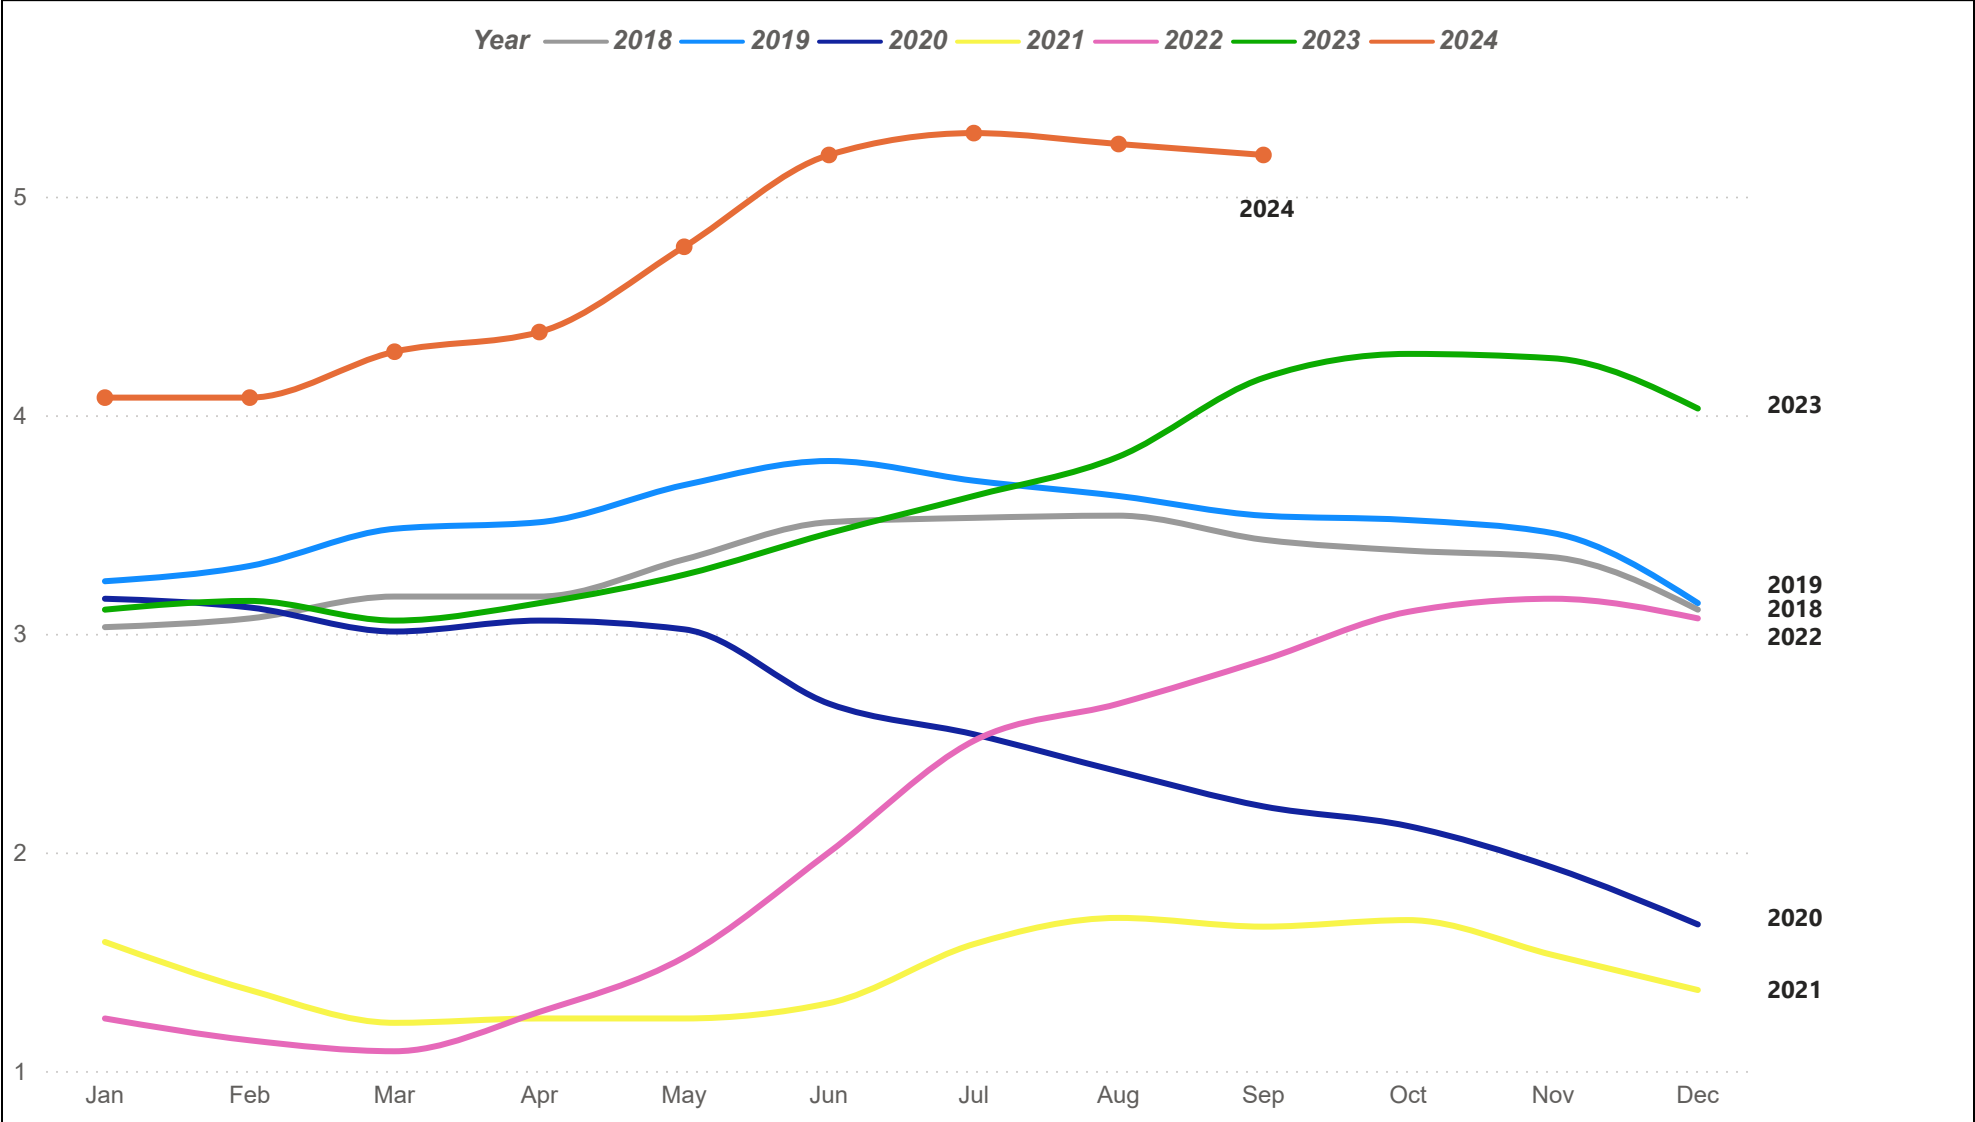

San Antonio MSA Residential Sales

The San Antonio MSA (Metropolitan Statistical Area) consists of Atascosa, Bandera, Bexar, Comal, Guadalupe, Kendall, Medina, and Wilson counties.

San Antonio MSA Average Sales Price

The San Antonio MSA (Metropolitan Statistical Area) consists of Atascosa, Bandera, Bexar, Comal, Guadalupe, Kendall, Medina, and Wilson counties.

San Antonio MSA Median Sales Price

The San Antonio MSA (Metropolitan Statistical Area) consists of Atascosa, Bandera, Bexar, Comal, Guadalupe, Kendall, Medina, and Wilson counties.

San Antonio MSA Residential Sales Volume

The San Antonio MSA (Metropolitan Statistical Area) consists of Atascosa, Bandera, Bexar, Comal, Guadalupe, Kendall, Medina, and Wilson counties.

San Antonio MSA Months of Inventory

The San Antonio MSA (Metropolitan Statistical Area) consists of Atascosa, Bandera, Bexar, Comal, Guadalupe, Kendall, Medina, and Wilson counties.