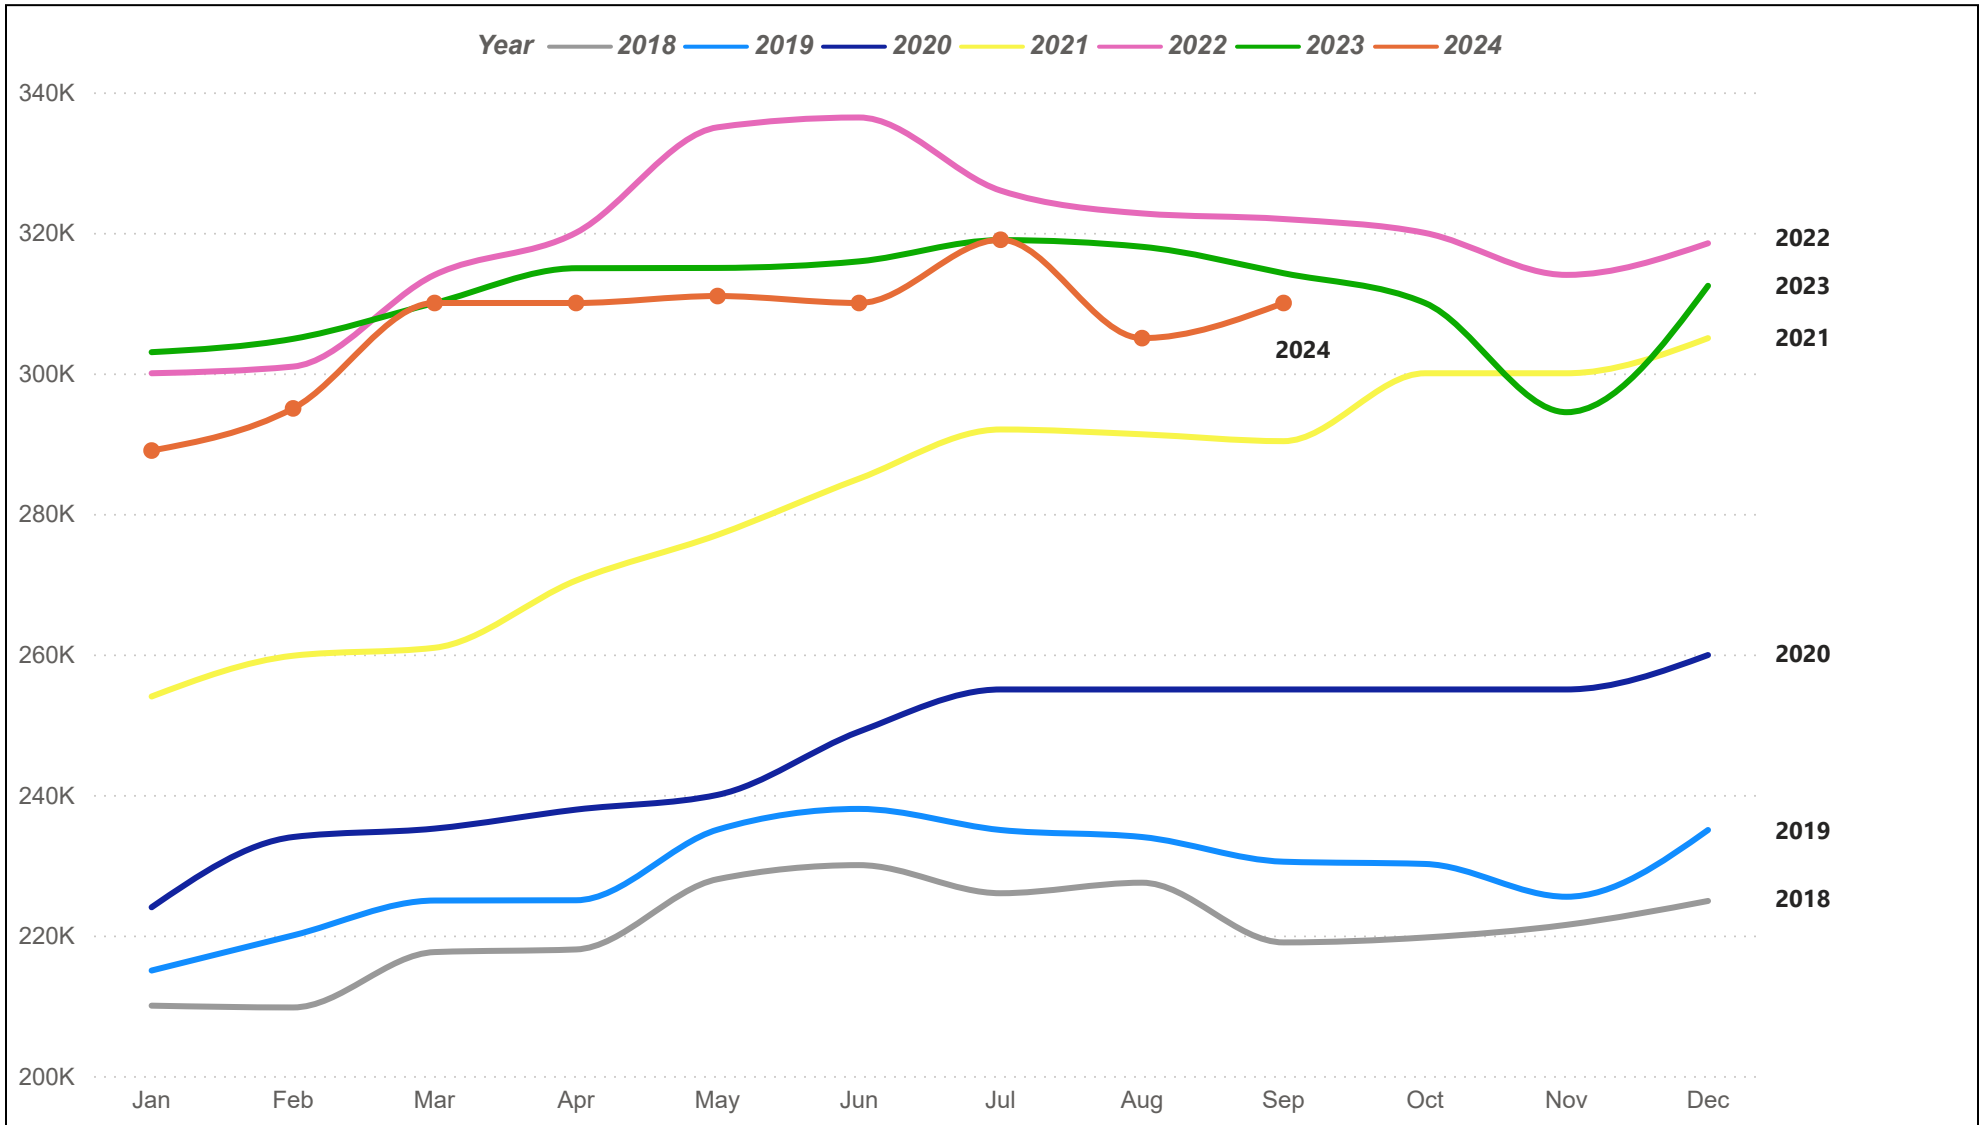

San Antonio MSA Residential Sales

The San Antonio MSA (Metropolitan Statistical Area) consists of Atascosa, Bandera, Bexar, Comal, Guadalupe, Kendall, Medina, and Wilson counties.

San Antonio MSA Average Sales Price

The San Antonio MSA (Metropolitan Statistical Area) consists of Atascosa, Bandera, Bexar, Comal, Guadalupe, Kendall, Medina, and Wilson counties.

San Antonio MSA Median Sales Price

The San Antonio MSA (Metropolitan Statistical Area) consists of Atascosa, Bandera, Bexar, Comal, Guadalupe, Kendall, Medina, and Wilson counties.

San Antonio MSA Residential Sales Volume

The San Antonio MSA (Metropolitan Statistical Area) consists of Atascosa, Bandera, Bexar, Comal, Guadalupe, Kendall, Medina, and Wilson counties.

San Antonio MSA Months of Inventory

The San Antonio MSA (Metropolitan Statistical Area) consists of Atascosa, Bandera, Bexar, Comal, Guadalupe, Kendall, Medina, and Wilson counties.