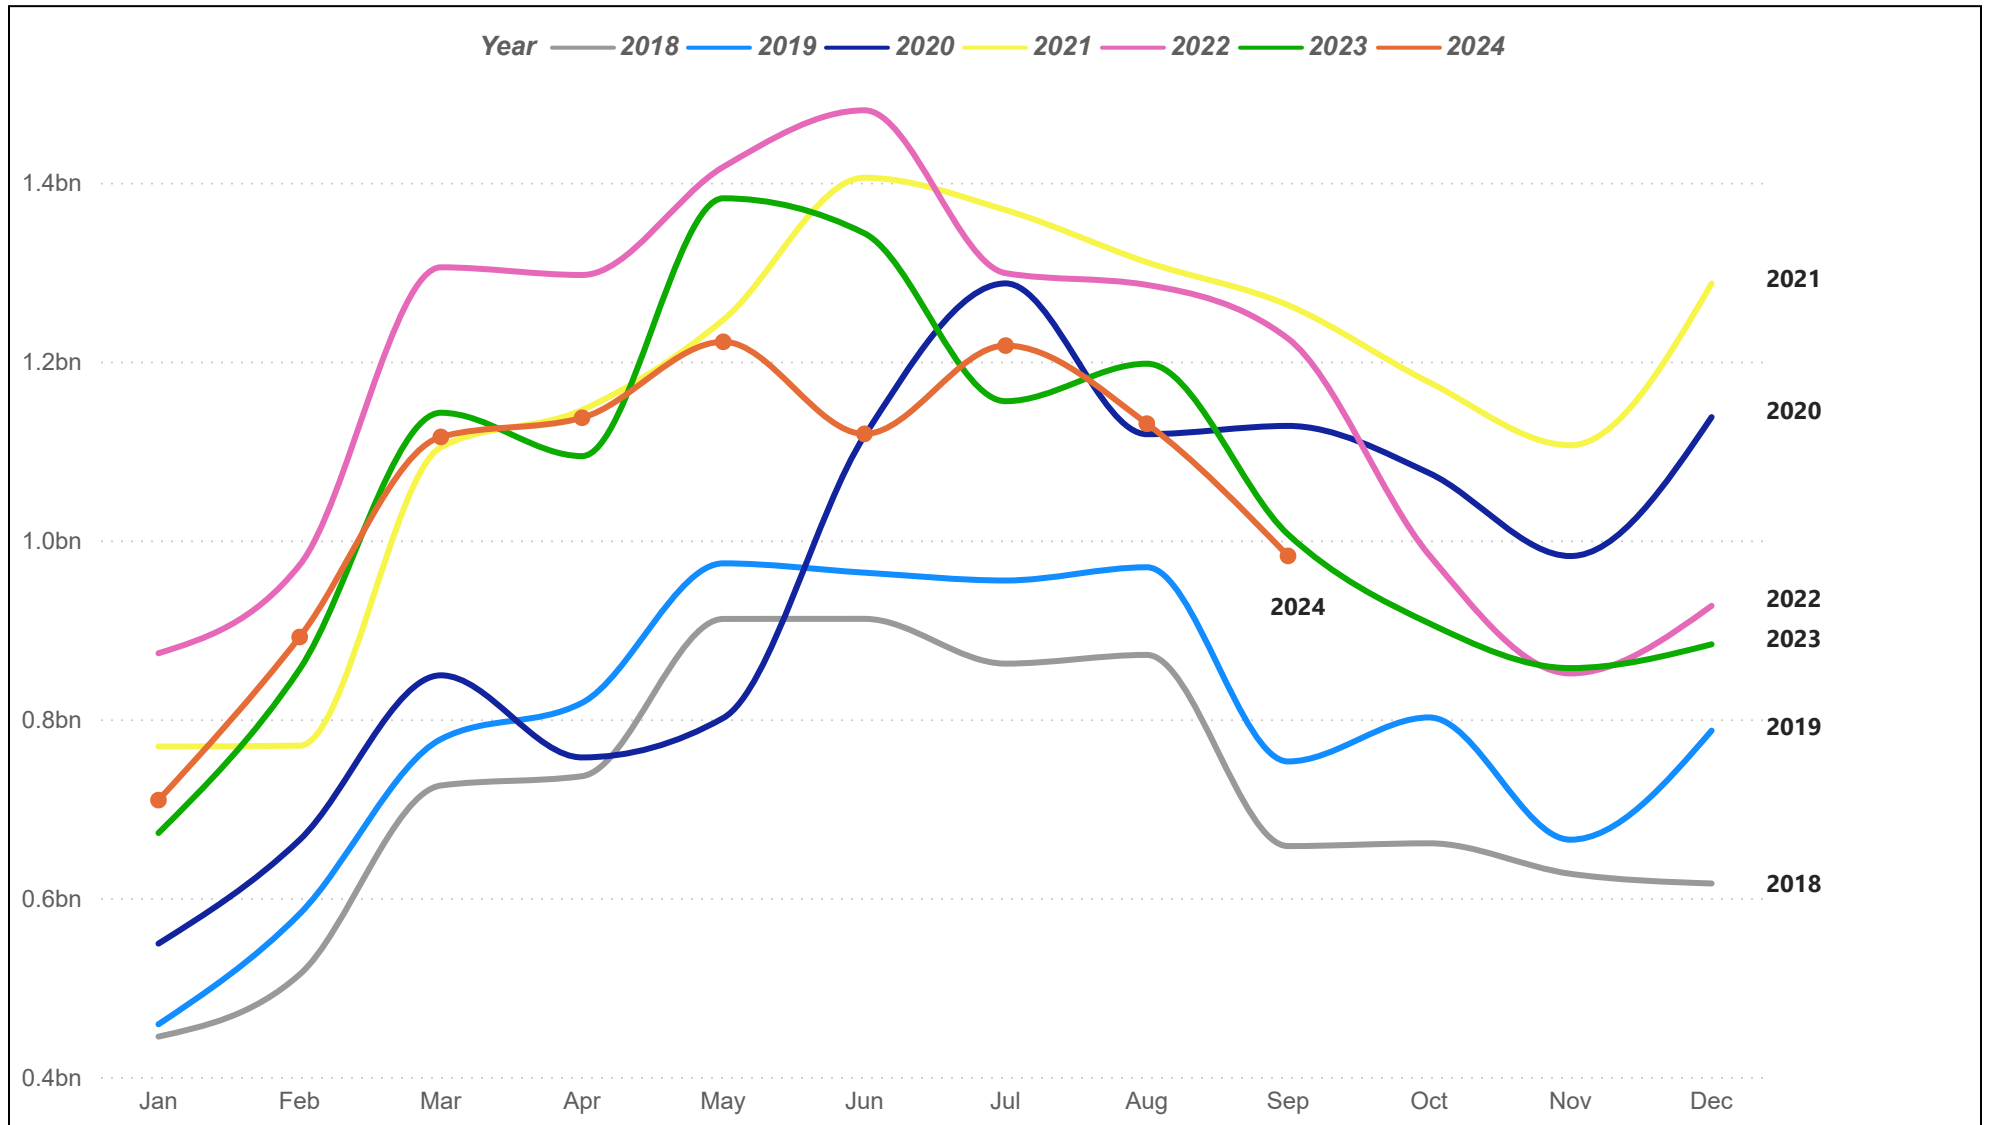

San Antonio MSA Residential Sales

The San Antonio MSA (Metropolitan Statistical Area) consists of Atascosa, Bandera, Bexar, Comal, Guadalupe, Kendall, Medina, and Wilson counties.

San Antonio MSA Average Sales Price

The San Antonio MSA (Metropolitan Statistical Area) consists of Atascosa, Bandera, Bexar, Comal, Guadalupe, Kendall, Medina, and Wilson counties.

San Antonio MSA Median Sales Price

The San Antonio MSA (Metropolitan Statistical Area) consists of Atascosa, Bandera, Bexar, Comal, Guadalupe, Kendall, Medina, and Wilson counties.

San Antonio MSA Residential Sales Volume

The San Antonio MSA (Metropolitan Statistical Area) consists of Atascosa, Bandera, Bexar, Comal, Guadalupe, Kendall, Medina, and Wilson counties.

San Antonio MSA Months of Inventory

The San Antonio MSA (Metropolitan Statistical Area) consists of Atascosa, Bandera, Bexar, Comal, Guadalupe, Kendall, Medina, and Wilson counties.