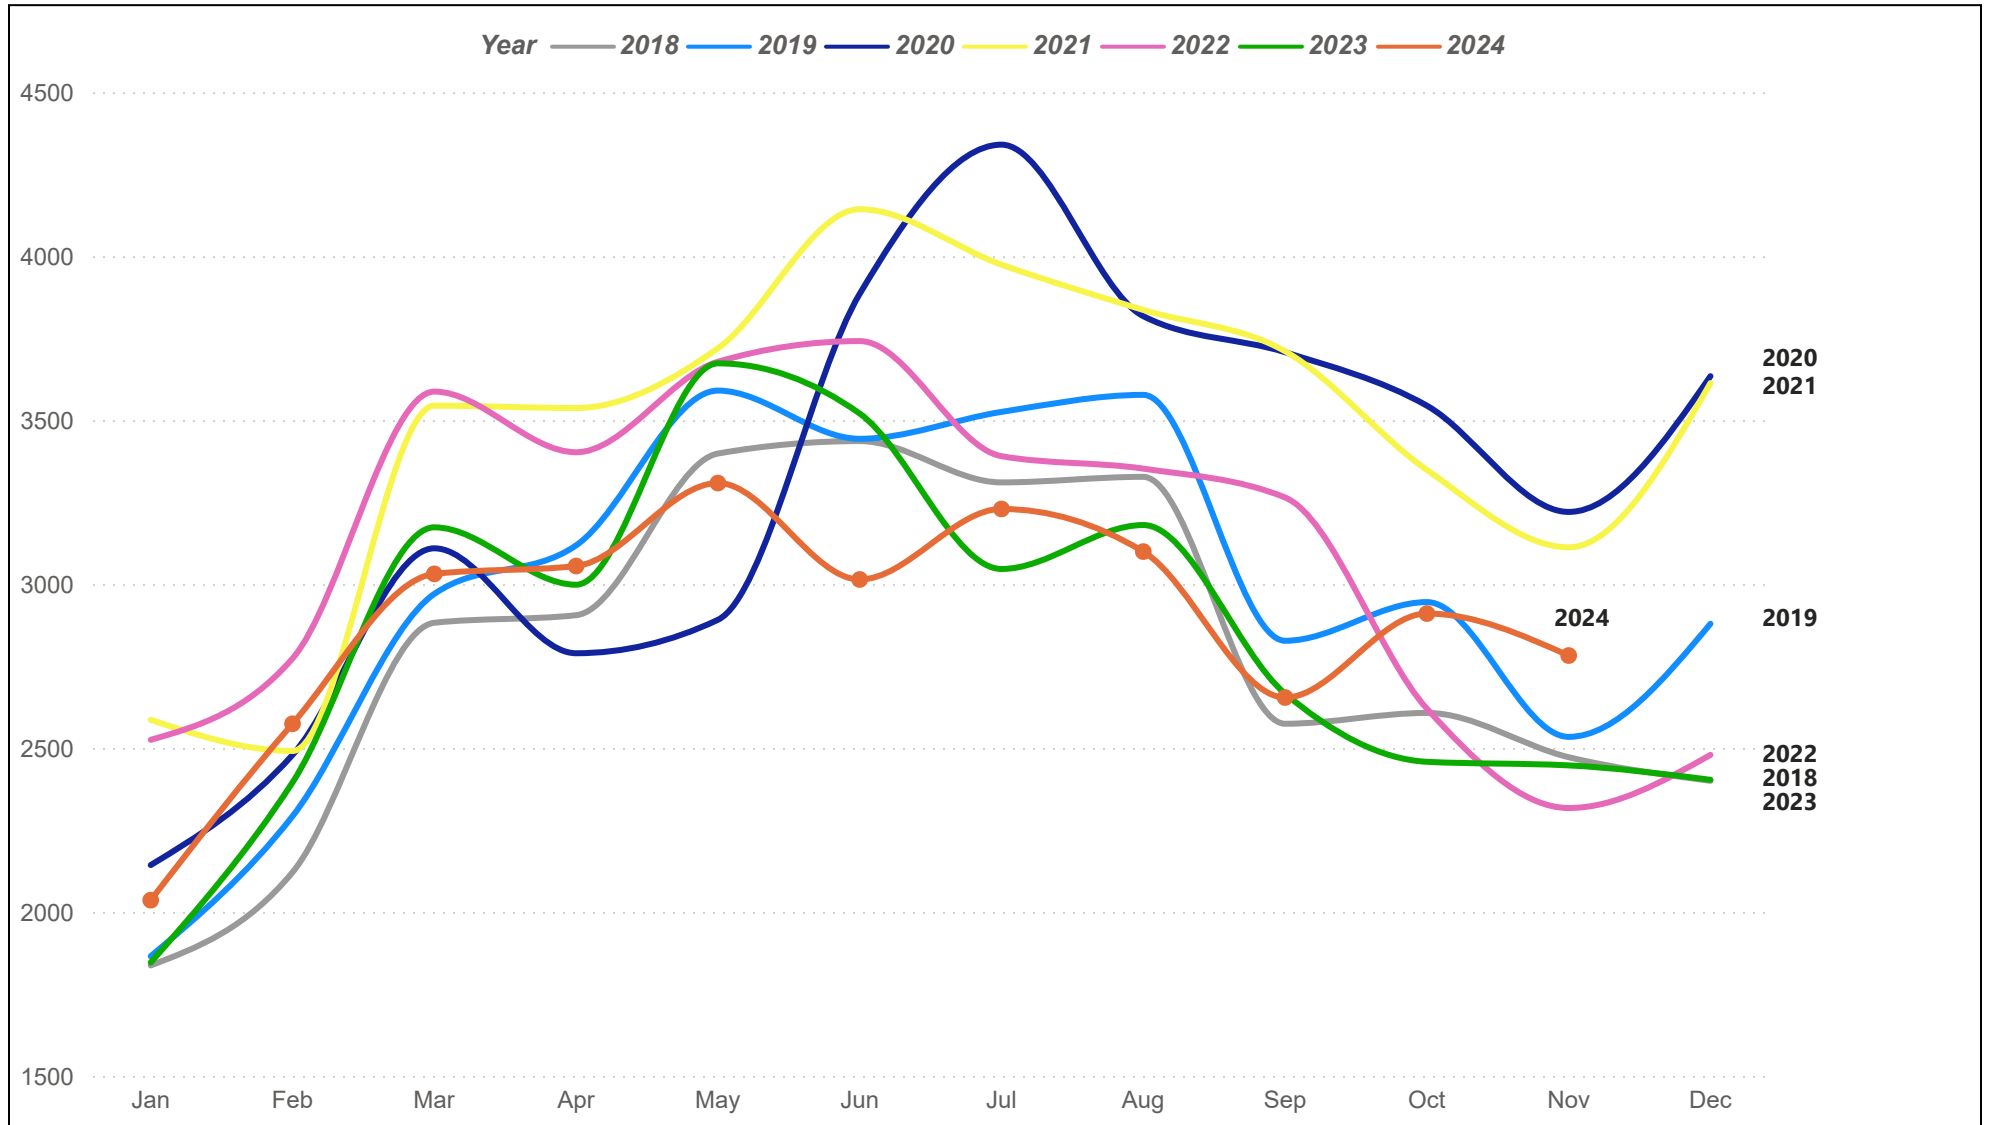

San Antonio MSA Residential Sales

The San Antonio MSA (Metropolitan Statistical Area) consists of Atascosa, Bandera, Bexar, Comal, Guadalupe, Kendall, Medina, and Wilson counties.

San Antonio MSA Average Sales Price

The San Antonio MSA (Metropolitan Statistical Area) consists of Atascosa, Bandera, Bexar, Comal, Guadalupe, Kendall, Medina, and Wilson counties.

San Antonio MSA Median Sales Price

The San Antonio MSA (Metropolitan Statistical Area) consists of Atascosa, Bandera, Bexar, Comal, Guadalupe, Kendall, Medina, and Wilson counties.

San Antonio MSA Residential Sales Volume

The San Antonio MSA (Metropolitan Statistical Area) consists of Atascosa, Bandera, Bexar, Comal, Guadalupe, Kendall, Medina, and Wilson counties.

San Antonio MSA Months of Inventory

The San Antonio MSA (Metropolitan Statistical Area) consists of Atascosa, Bandera, Bexar, Comal, Guadalupe, Kendall, Medina, and Wilson counties.