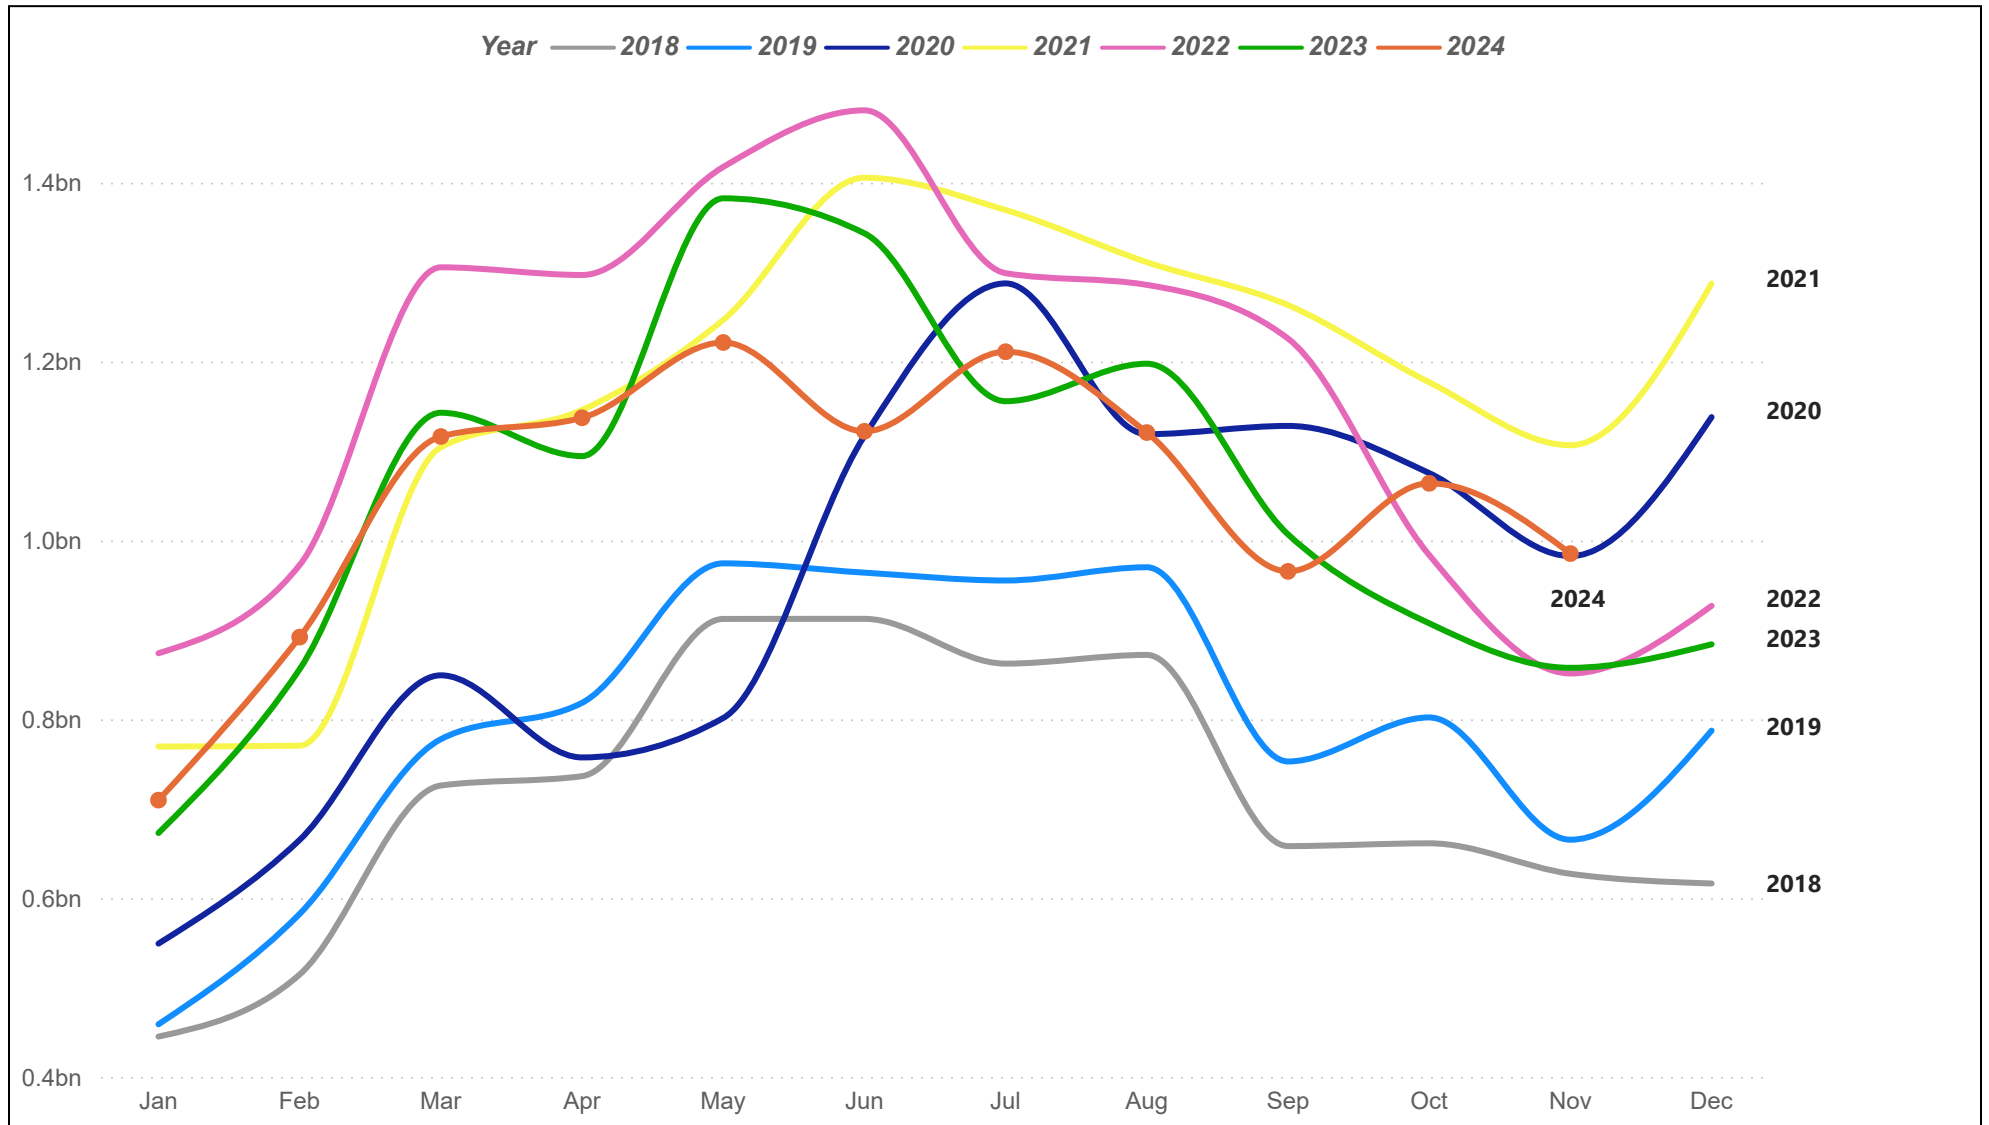

San Antonio MSA Residential Sales

The San Antonio MSA (Metropolitan Statistical Area) consists of Atascosa, Bandera, Bexar, Comal, Guadalupe, Kendall, Medina, and Wilson counties.

San Antonio MSA Average Sales Price

The San Antonio MSA (Metropolitan Statistical Area) consists of Atascosa, Bandera, Bexar, Comal, Guadalupe, Kendall, Medina, and Wilson counties.

San Antonio MSA Median Sales Price

The San Antonio MSA (Metropolitan Statistical Area) consists of Atascosa, Bandera, Bexar, Comal, Guadalupe, Kendall, Medina, and Wilson counties.

San Antonio MSA Residential Sales Volume

The San Antonio MSA (Metropolitan Statistical Area) consists of Atascosa, Bandera, Bexar, Comal, Guadalupe, Kendall, Medina, and Wilson counties.

San Antonio MSA Months of Inventory

The San Antonio MSA (Metropolitan Statistical Area) consists of Atascosa, Bandera, Bexar, Comal, Guadalupe, Kendall, Medina, and Wilson counties.