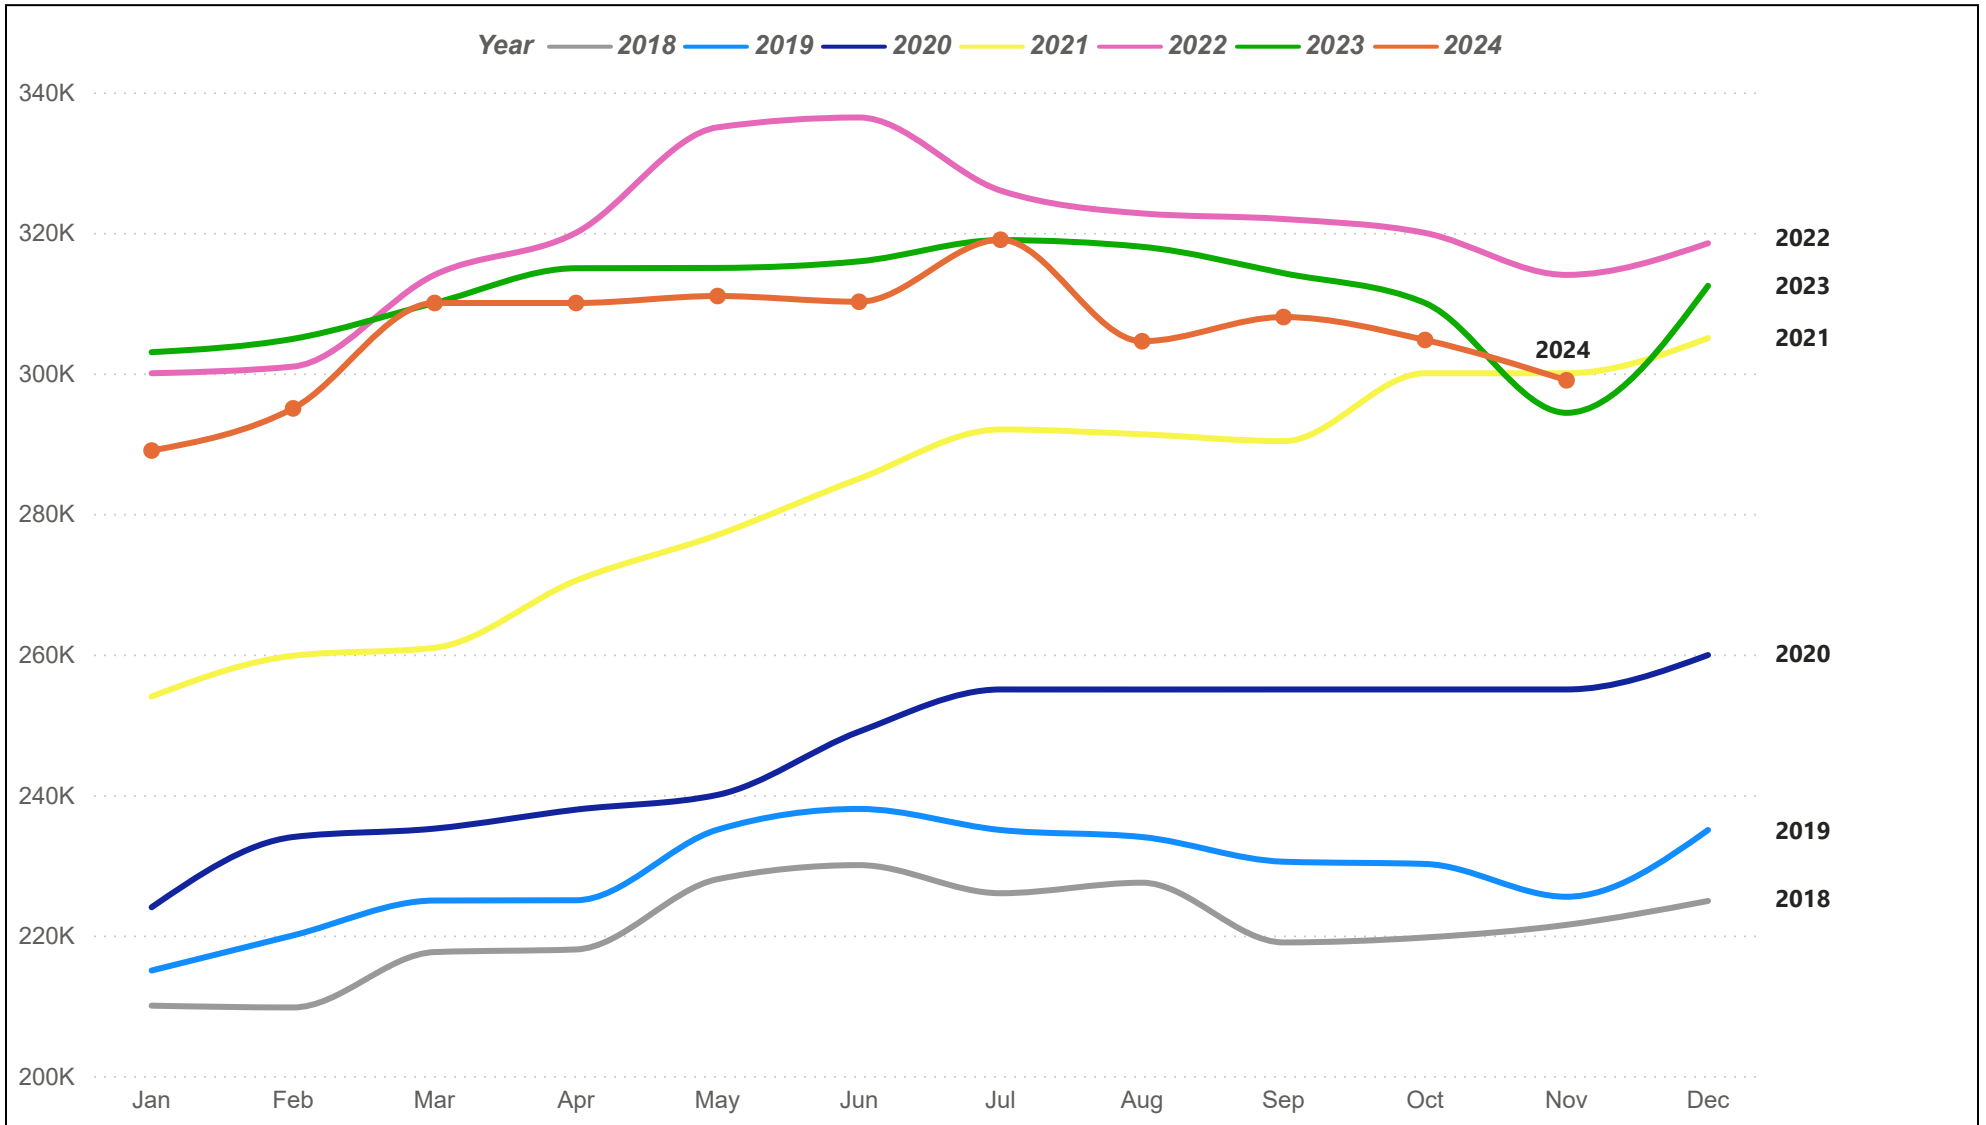

San Antonio MSA Residential Sales

The San Antonio MSA (Metropolitan Statistical Area) consists of Atascosa, Bandera, Bexar, Comal, Guadalupe, Kendall, Medina, and Wilson counties.

San Antonio MSA Average Sales Price

The San Antonio MSA (Metropolitan Statistical Area) consists of Atascosa, Bandera, Bexar, Comal, Guadalupe, Kendall, Medina, and Wilson counties.

San Antonio MSA Median Sales Price

The San Antonio MSA (Metropolitan Statistical Area) consists of Atascosa, Bandera, Bexar, Comal, Guadalupe, Kendall, Medina, and Wilson counties.

San Antonio MSA Residential Sales Volume

The San Antonio MSA (Metropolitan Statistical Area) consists of Atascosa, Bandera, Bexar, Comal, Guadalupe, Kendall, Medina, and Wilson counties.

San Antonio MSA Months of Inventory

The San Antonio MSA (Metropolitan Statistical Area) consists of Atascosa, Bandera, Bexar, Comal, Guadalupe, Kendall, Medina, and Wilson counties.